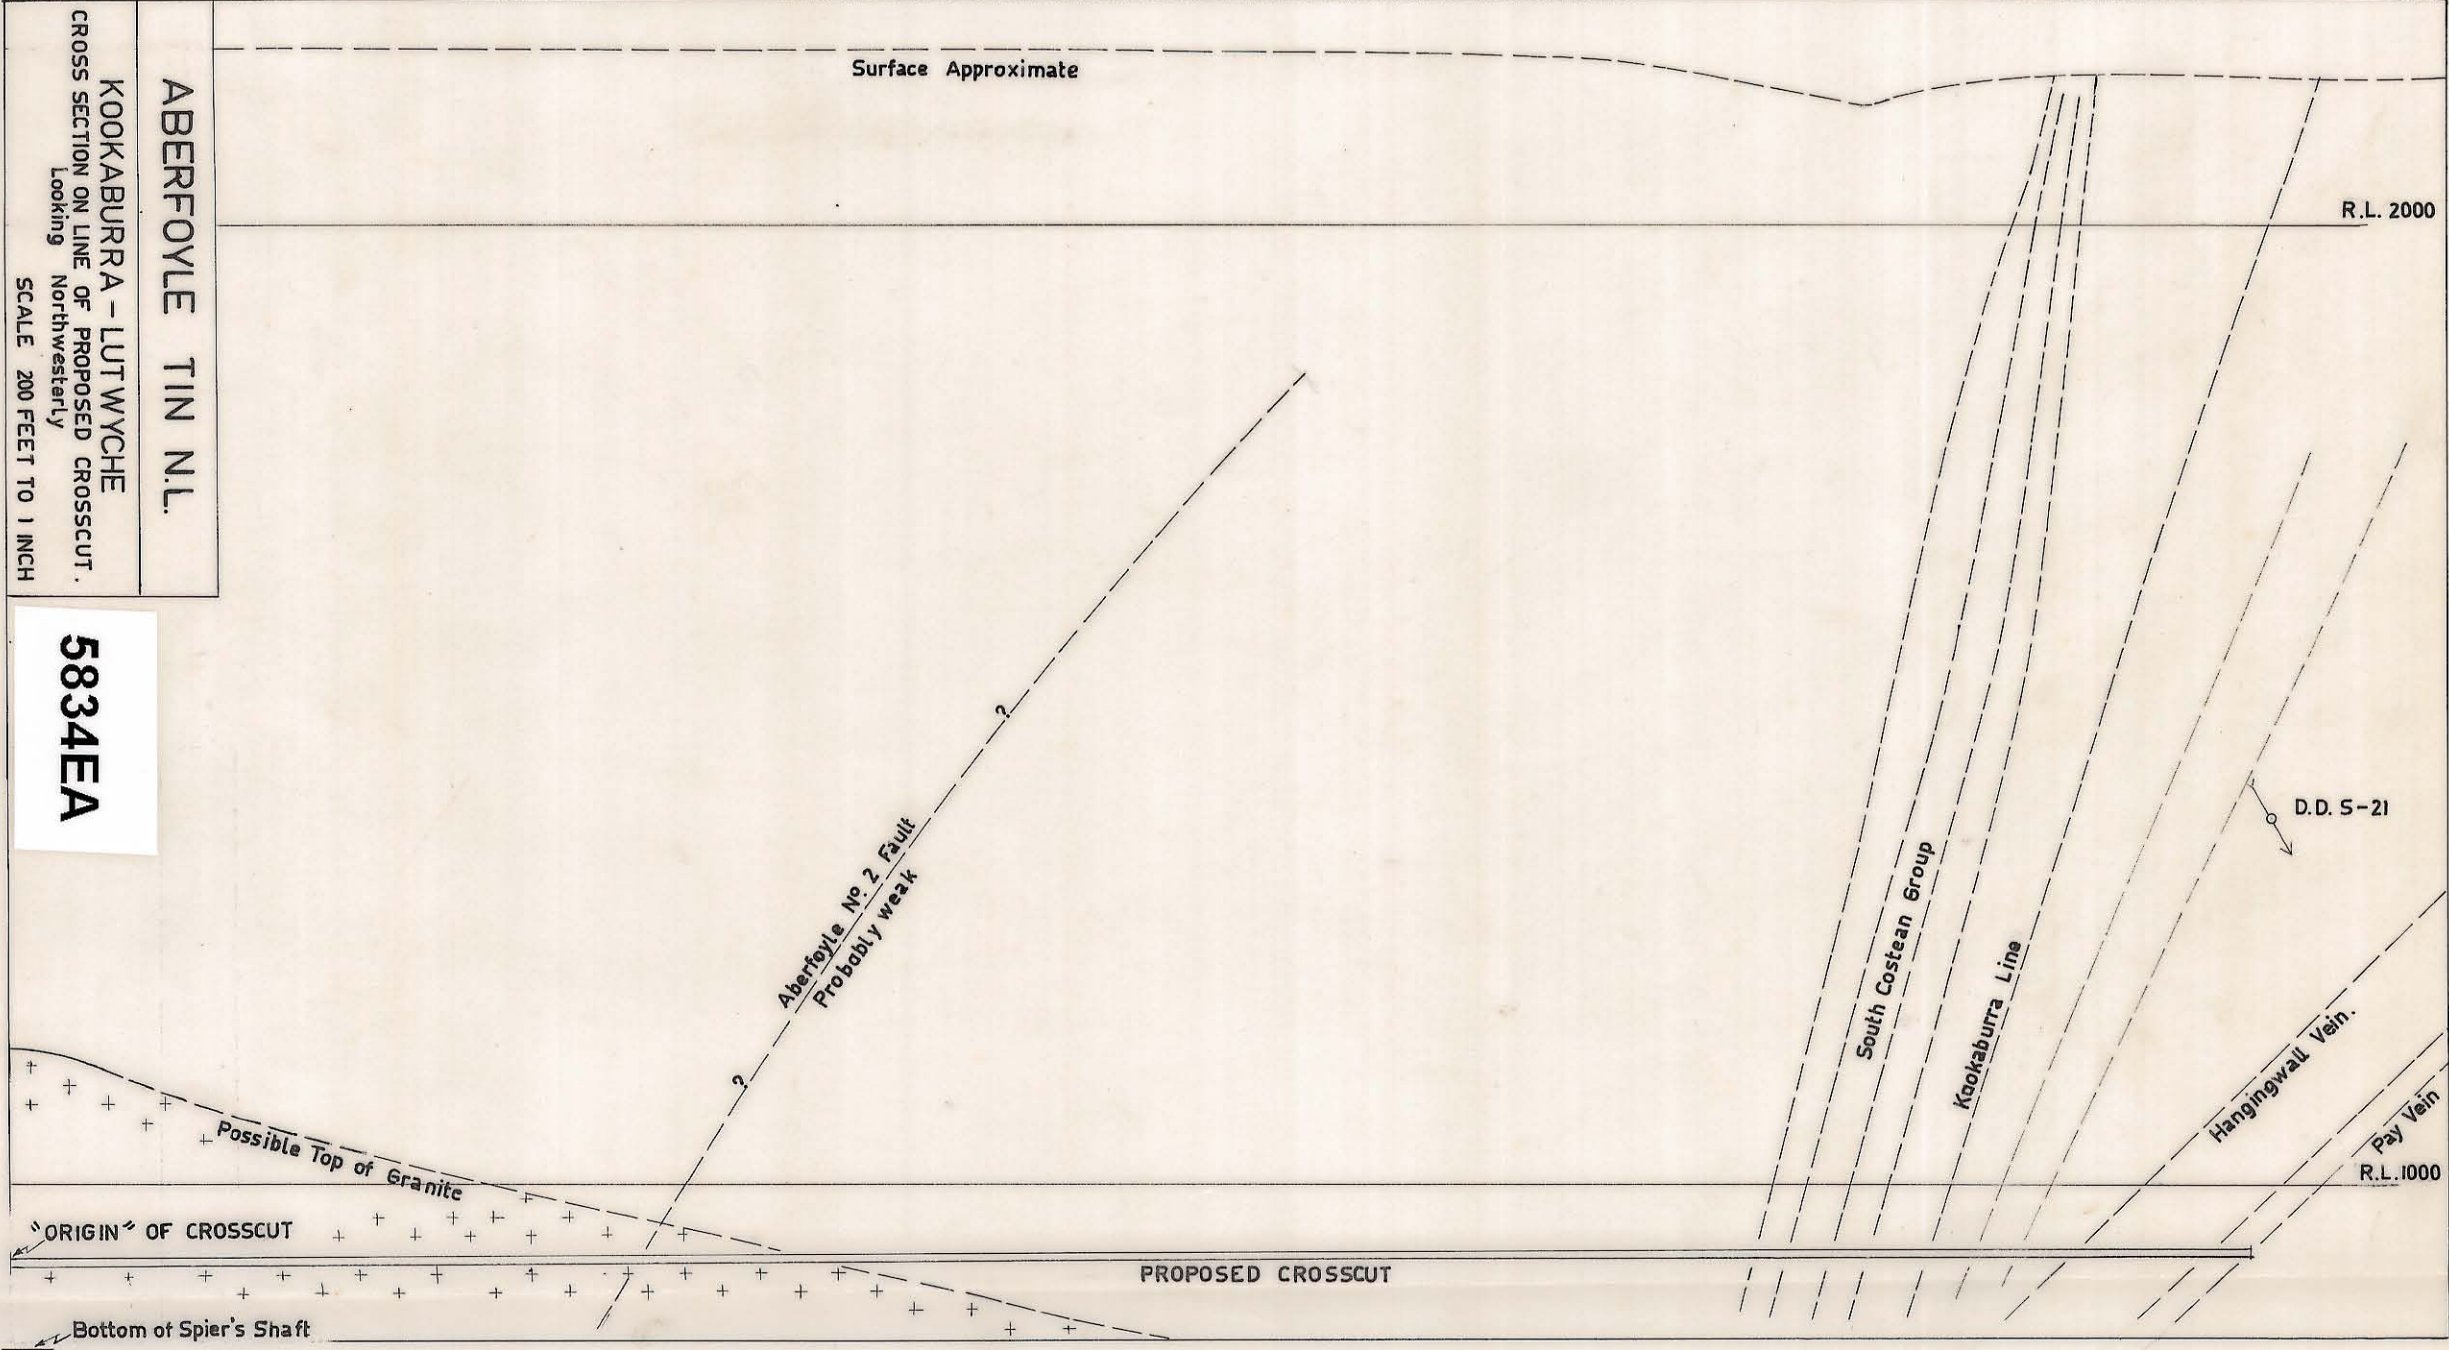

5 cm

**ABERFOYLE TIN N.L.**  
KOOKABURRA - LUTWYCHE  
CROSS SECTION ON LINE OF PROPOSED CROSSCUT.  
Looking Northwesterly  
SCALE 200 FEET TO 1 INCH

**5834EA**