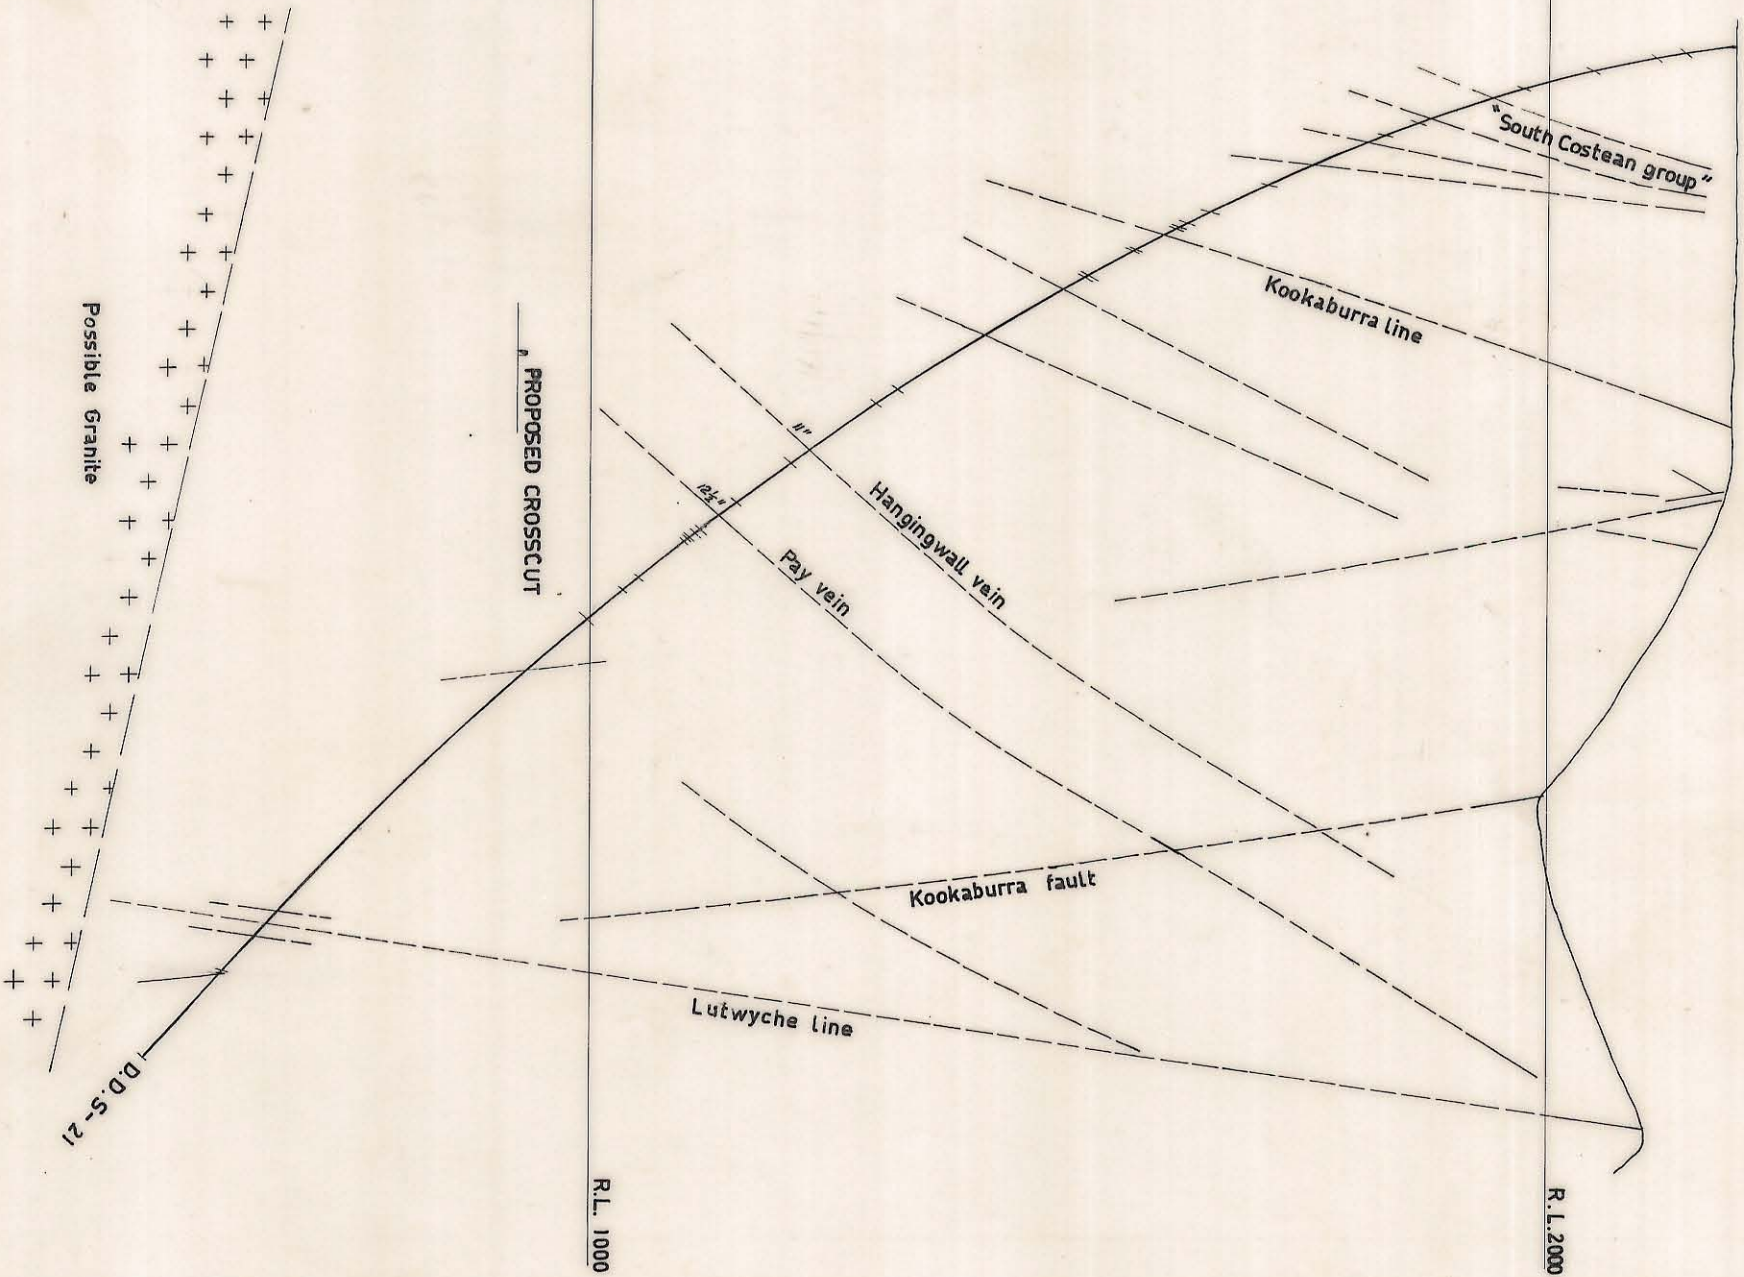

5 cm

5834EC

ABERFOYLE TIN N.L.

KOOKABURRA - LUTWYCHE
CROSS SECTION D.D. S-21.
Looking Northwesterly.

SCALE 200 FEET TO 1 INCH.