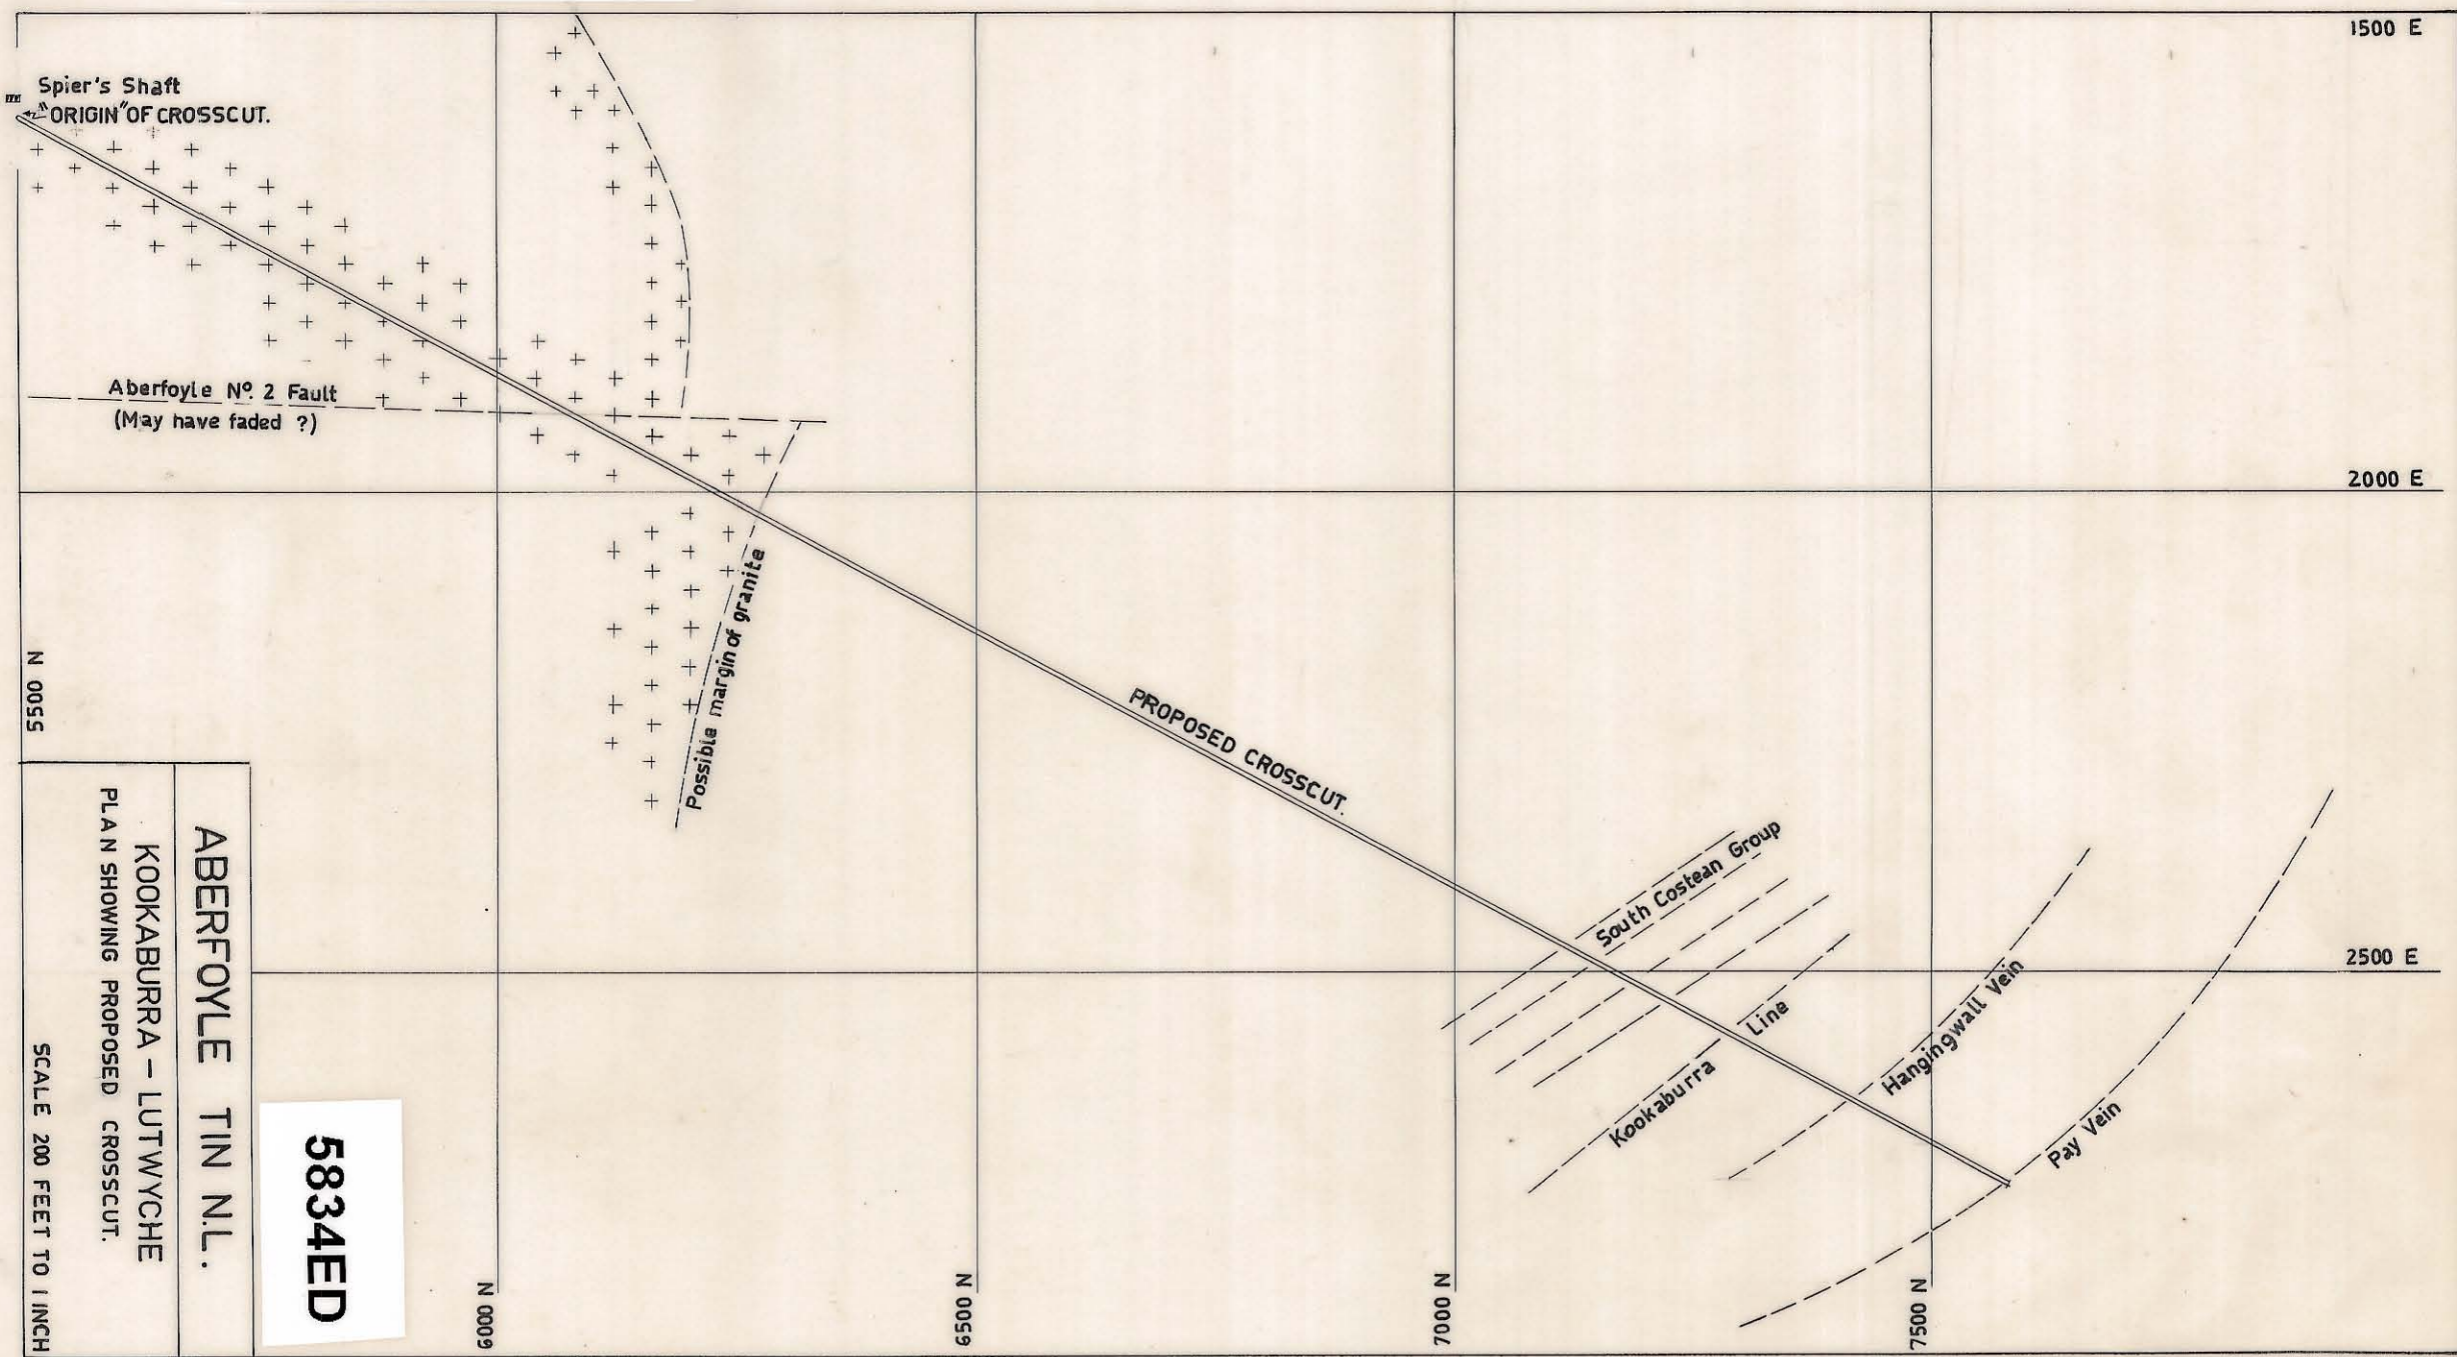

5 cm

5834ED

ABERFOYLE TIN N.L.

KOOKABURRA - LUTWYCHE

PLAN SHOWING PROPOSED CROSSCUT.

SCALE 200 FEET TO 1 INCH