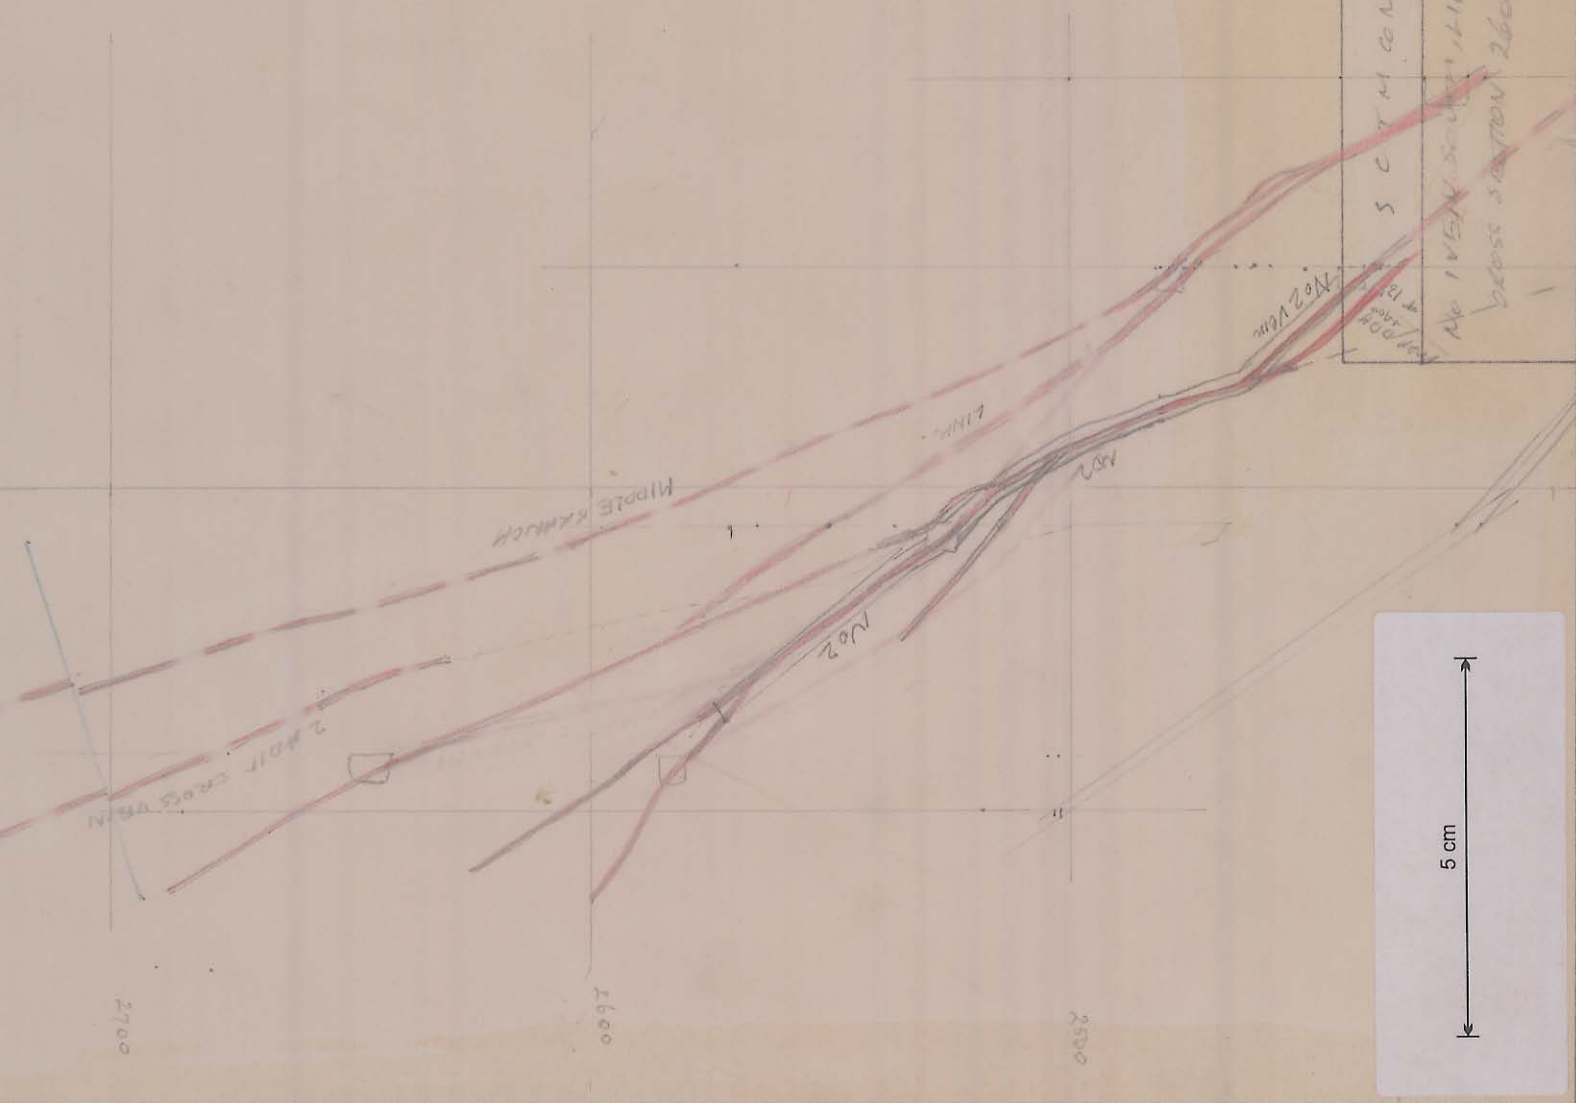

5856KB

5 C T M CONT

NO 1 VEX SOUTH LINKS 4 SPLIT  
cross station 2600N

Scale: 40' to

5 cm