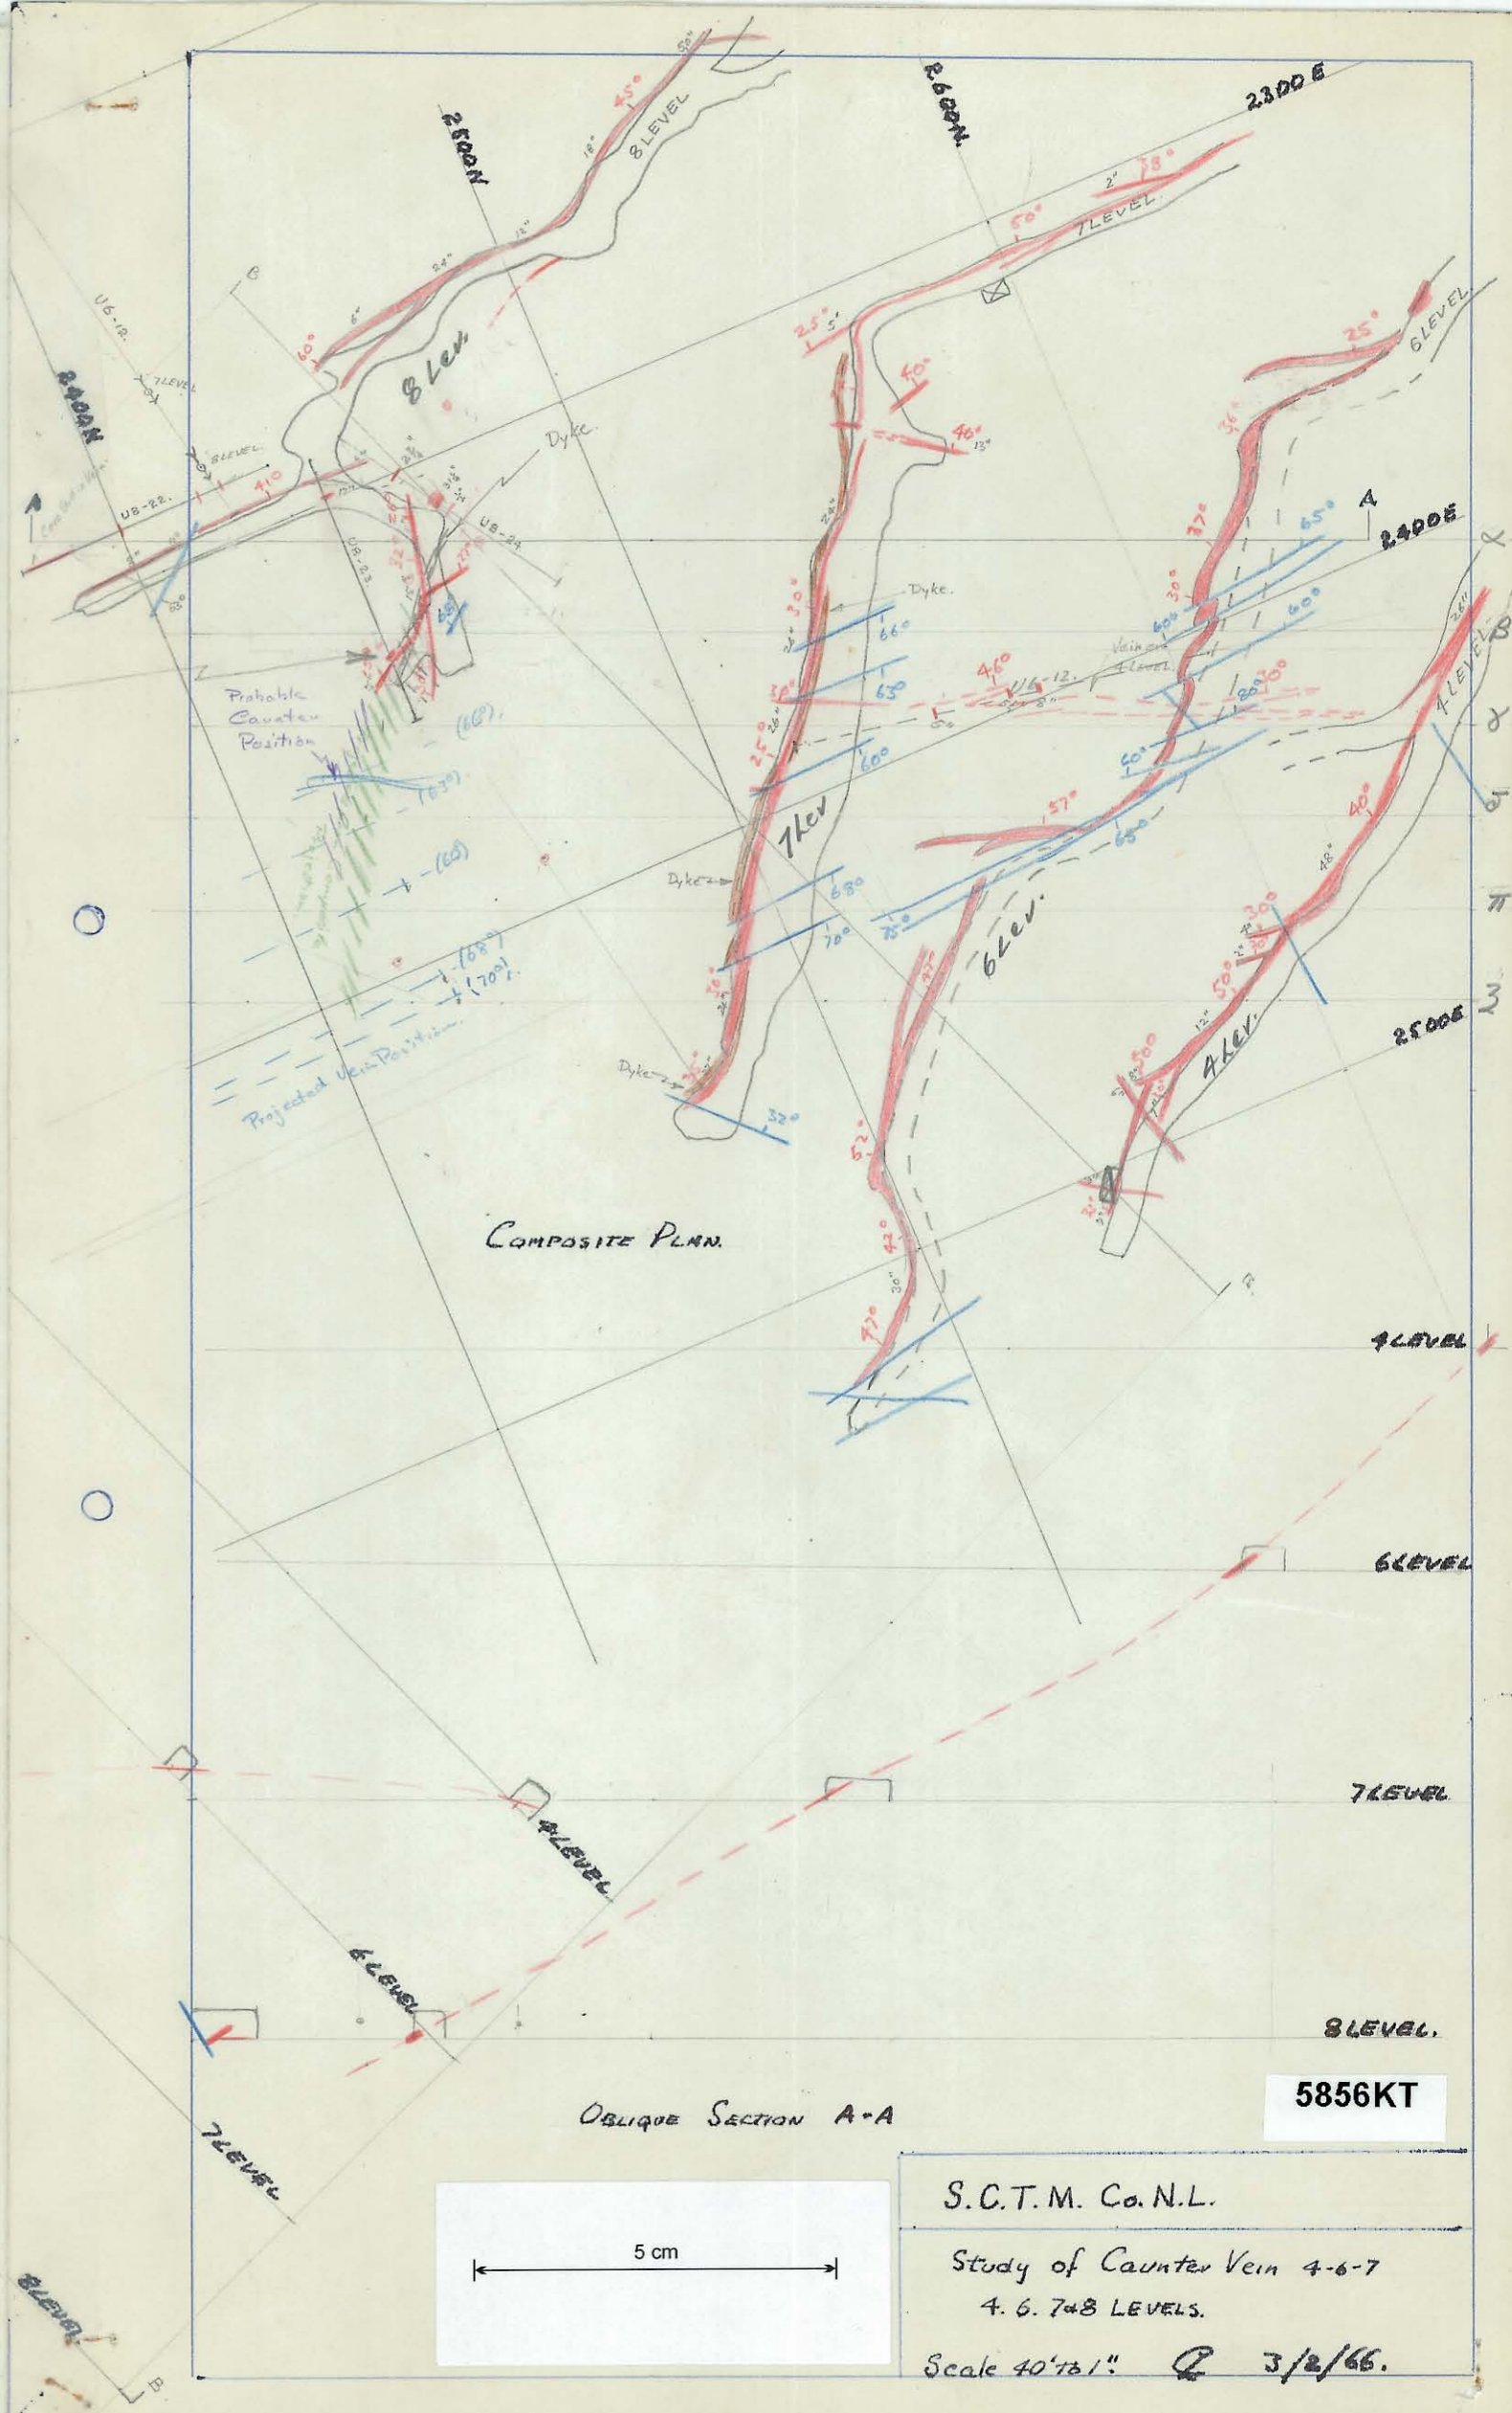

Vein apparently represents
caunter 4-6-7.

COMPOSITE PLAN.

OBLIQUE SECTION B-B.

OBLIQUE SECTION A+A

5856KT

S.C.T.M. Co.N.L.
Study of Caunter Vein 4-6-7
4. 6. 7 & 8 LEVELS.
Scale 40' to 1" 3/2/66.