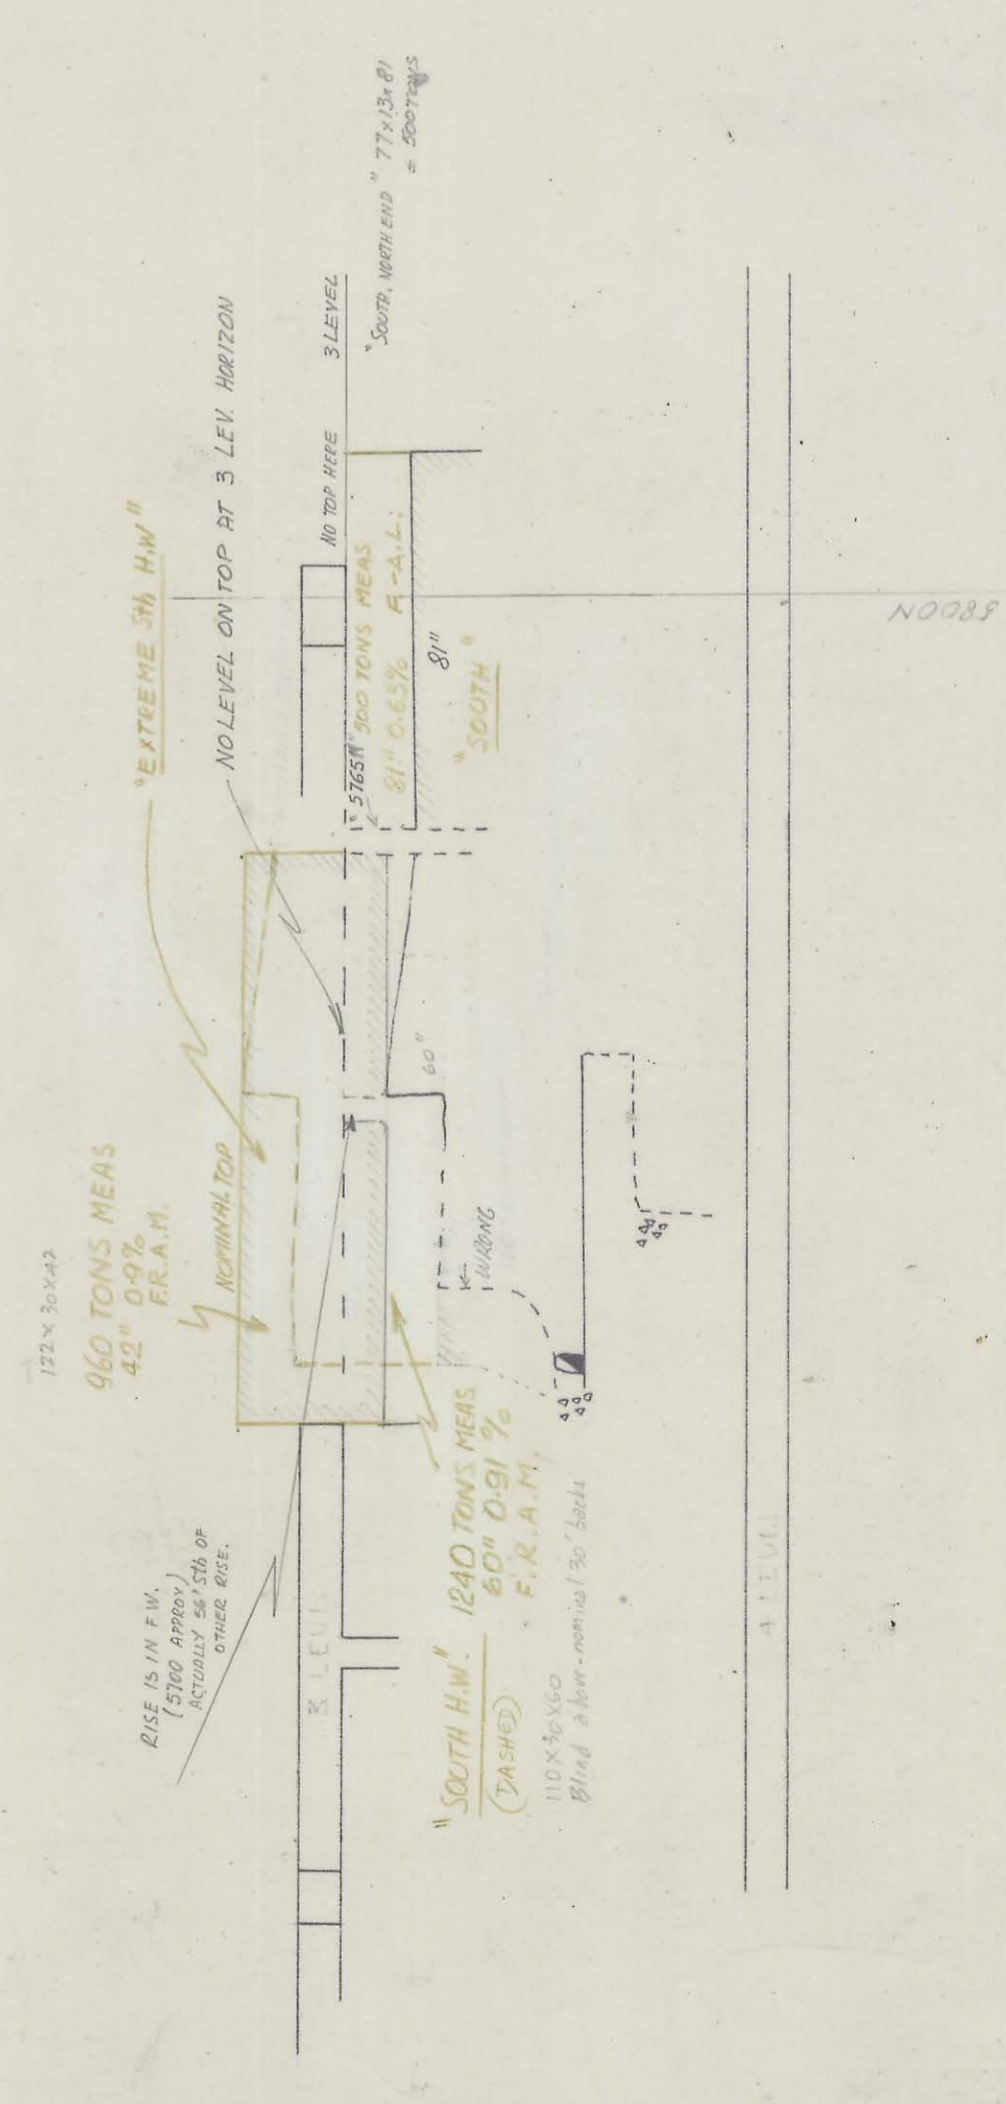

25' x 26' 2200
 20' x 24' 1770
 1770
 20' x 24' 1770
 1770
 20' x 24' 1770
 1770

ABERFOYLE TIN N.L.
 EXTREME S.W.W. SOUTH AND
 55 DU
 PROJECTION - PLANE OF VEIN
 Scale: - 40 to 1"

5859AE