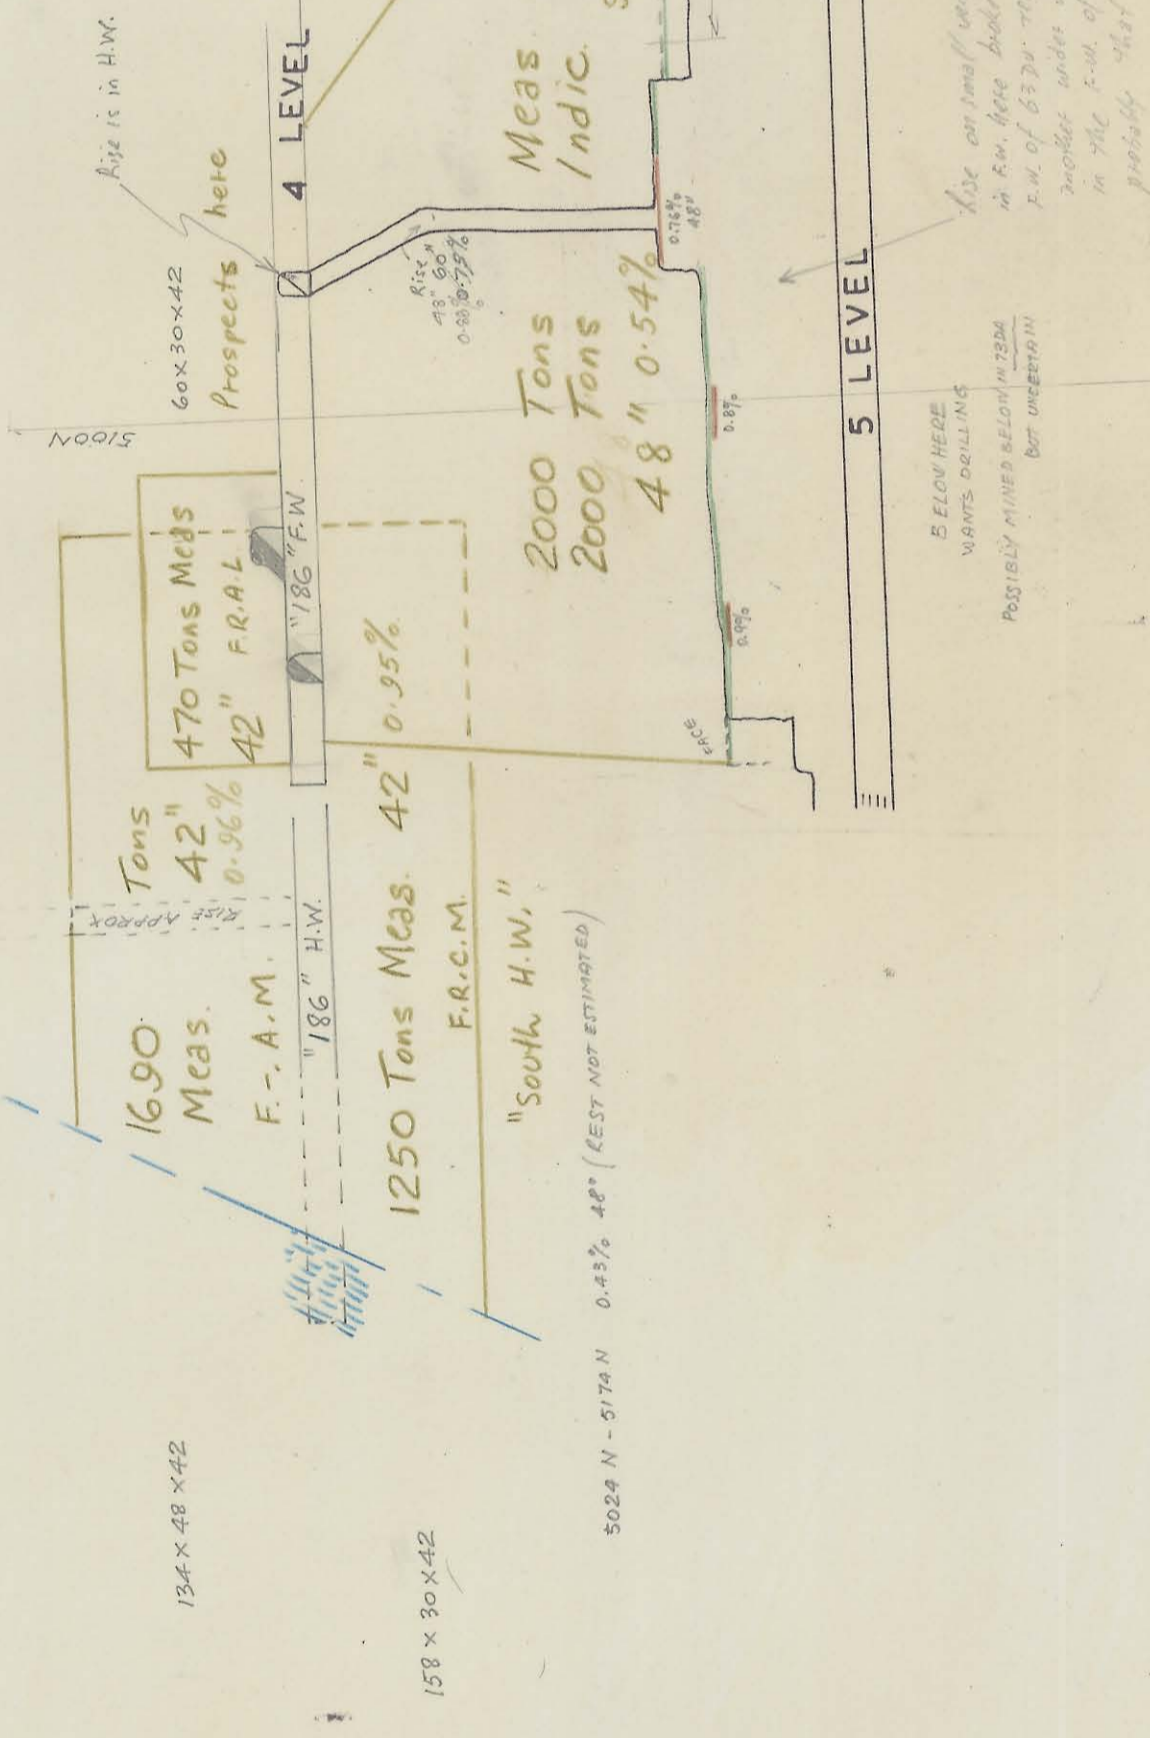

See note on 5870 plan here

BRANDON SHAFTE HERE

LEGEND

2.00 <	PURPLE
1.00 < 2.00	RED
0.75 < 1.00	GREEN
0.50 < 0.75	YELLOW
< 0.50	C

ABERFOYLE TIN N.L.  
 63 DU  
 "186"  
 SCALE = 40' TO 1"  
 5859AS