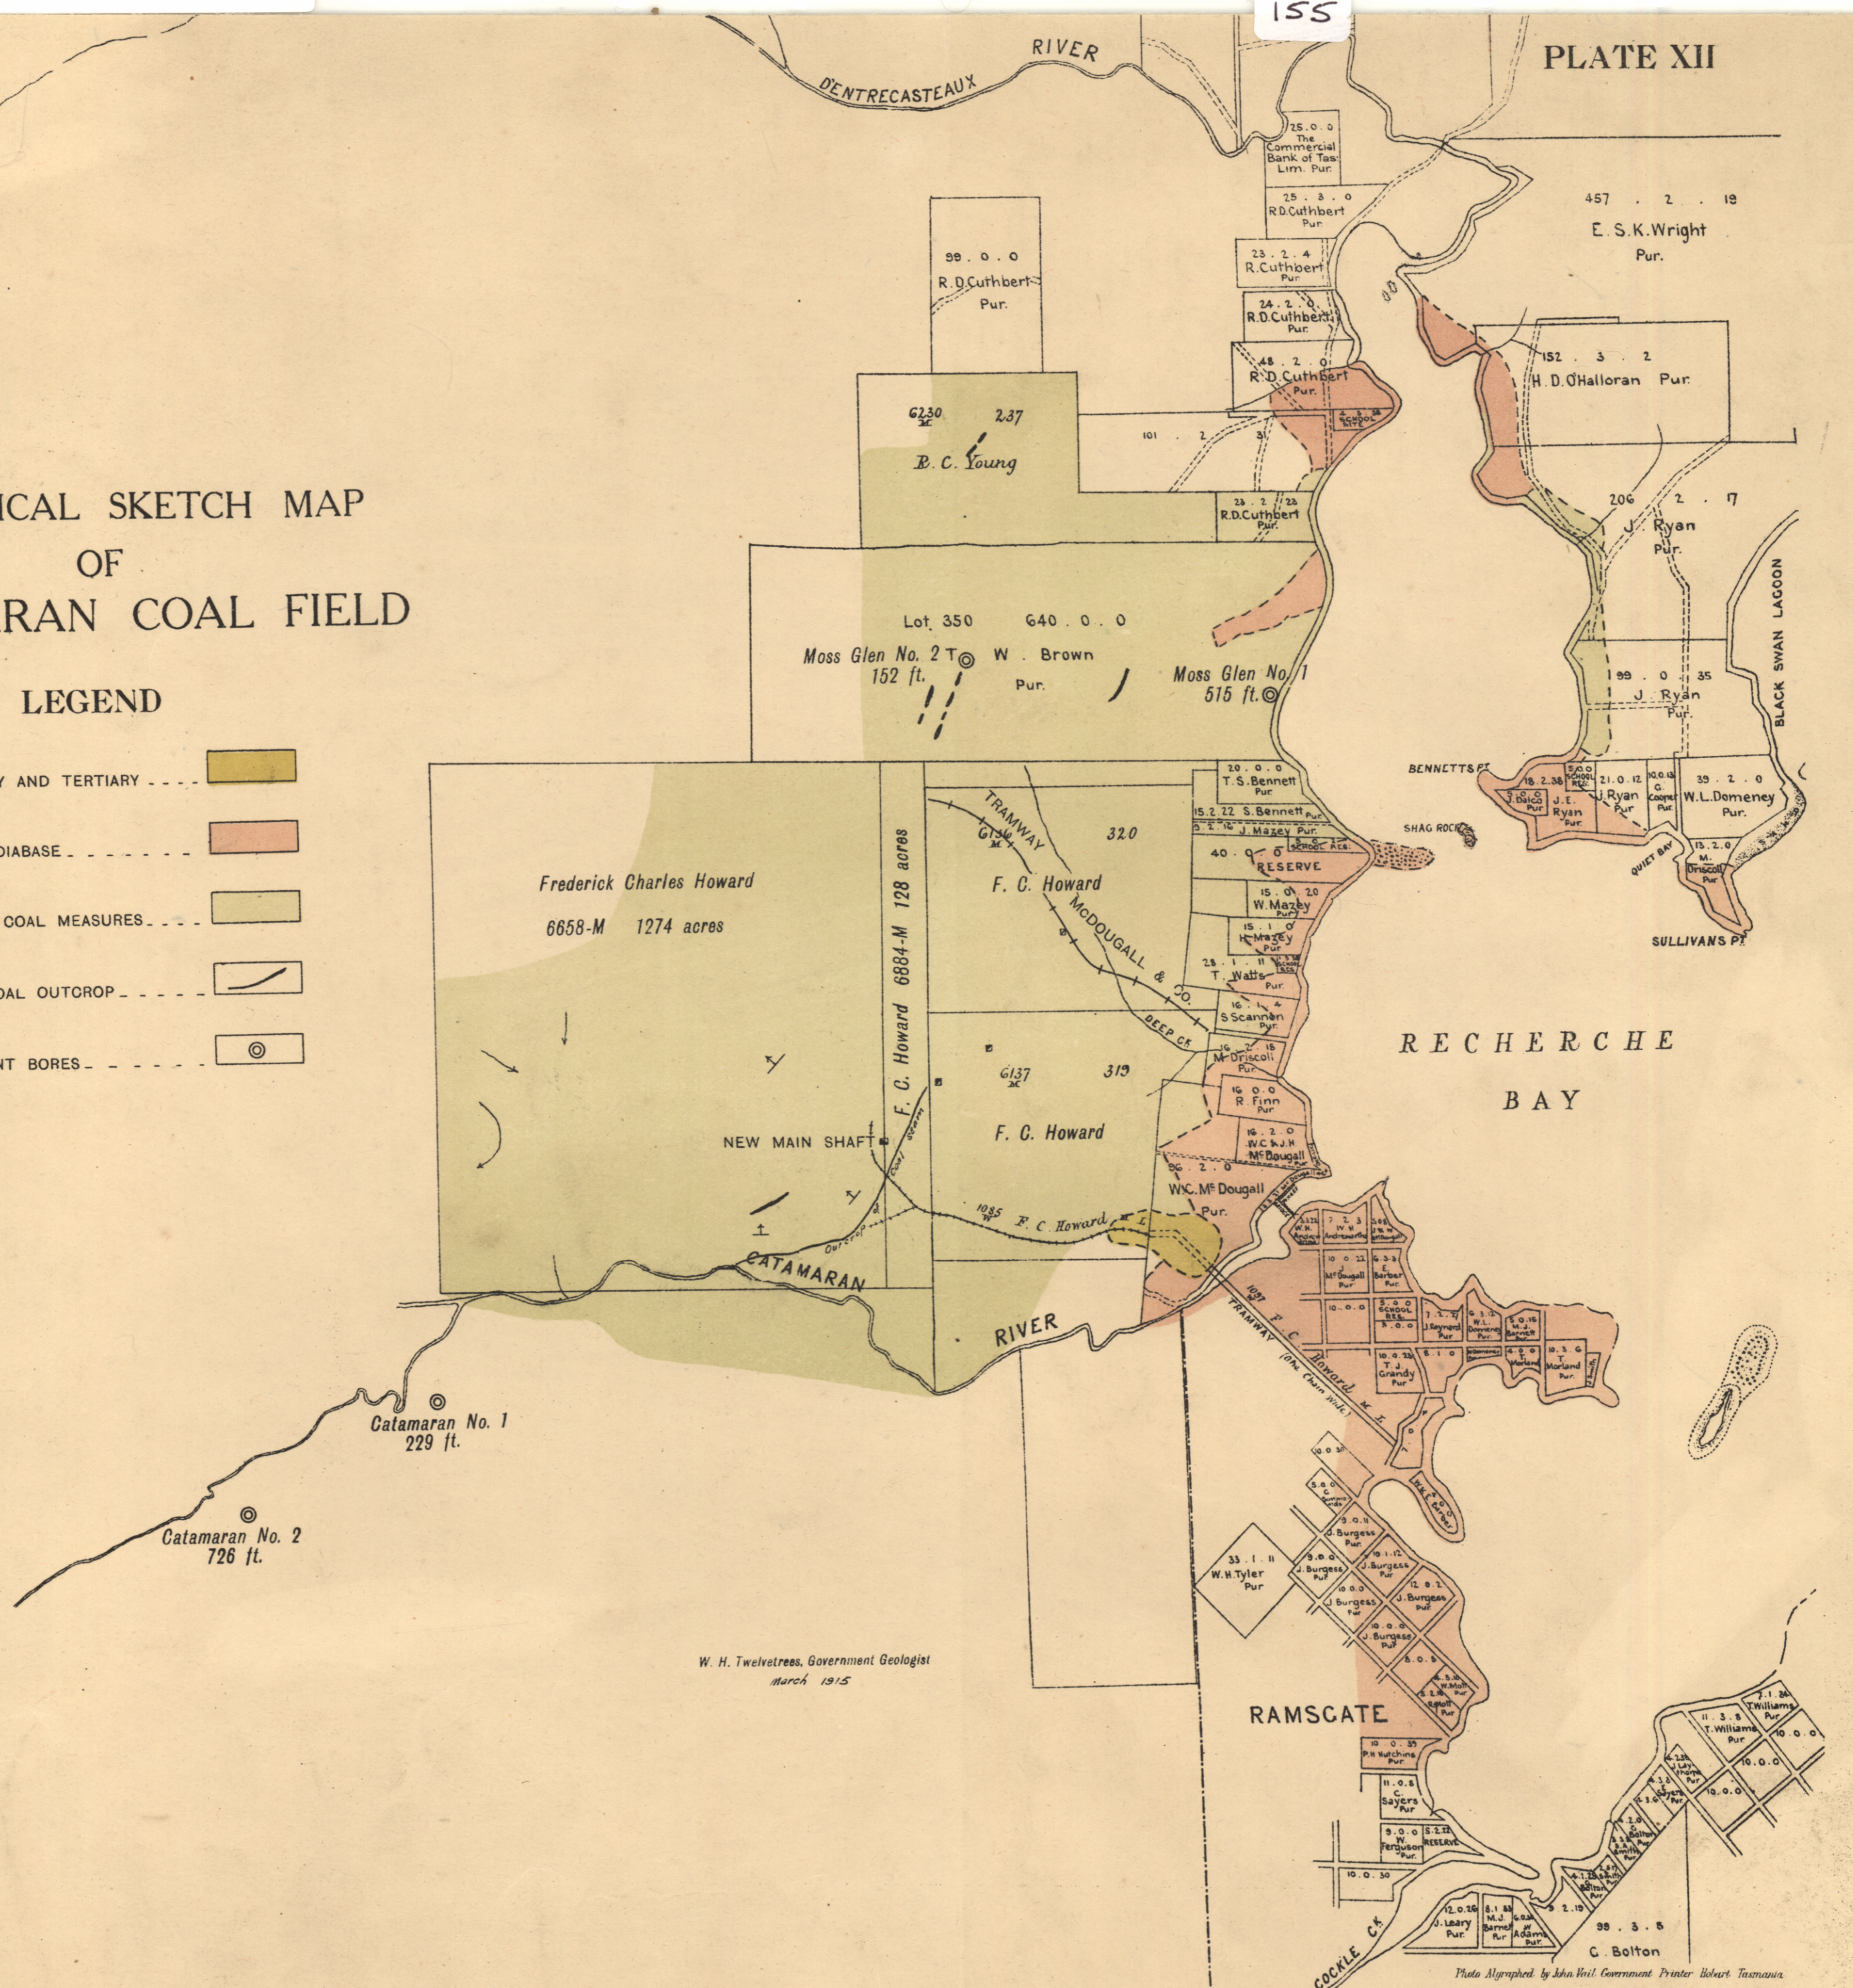

155

PLATE XII

GEOLOGICAL SKETCH MAP OF CATAMARAN COAL FIELD

LEGEND

- QUATERNARY AND TERTIARY - - - -
- MESOZOIC DIABASE - - - -
- TRIAS-JURA COAL MEASURES - - - -
- LINE OF COAL OUTCROP - - - -
- GOVERNMENT BORES - - - -

W. H. Twelvrees, Government Geologist
March 1915

Photo Aligned by John Hill Government Printer Hobart Tasmania

58 B/97