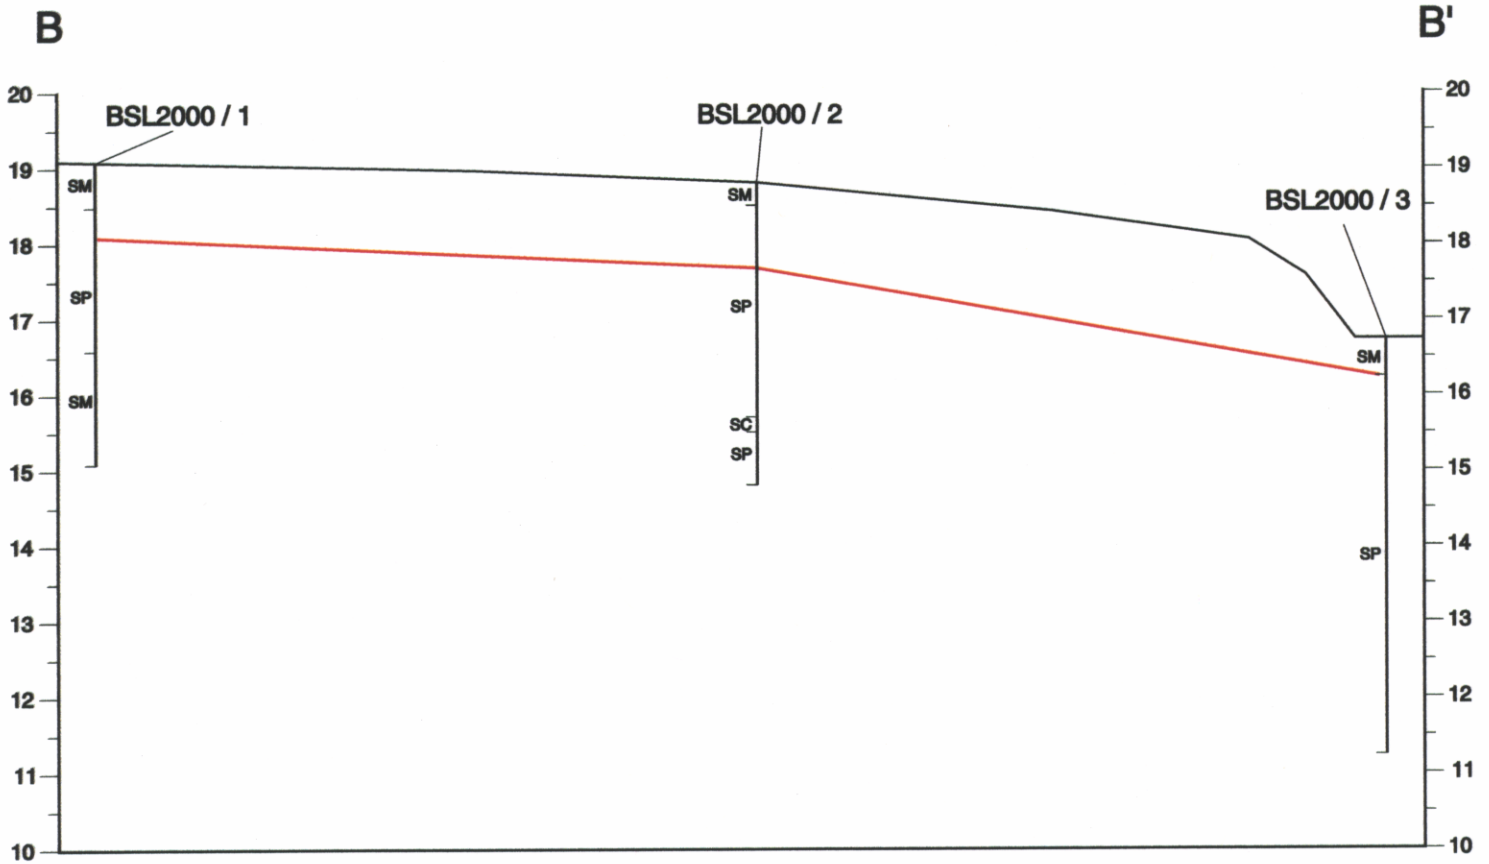

Bridport Lagoons

 DTW - 20 August 2001

V:H = 10:1