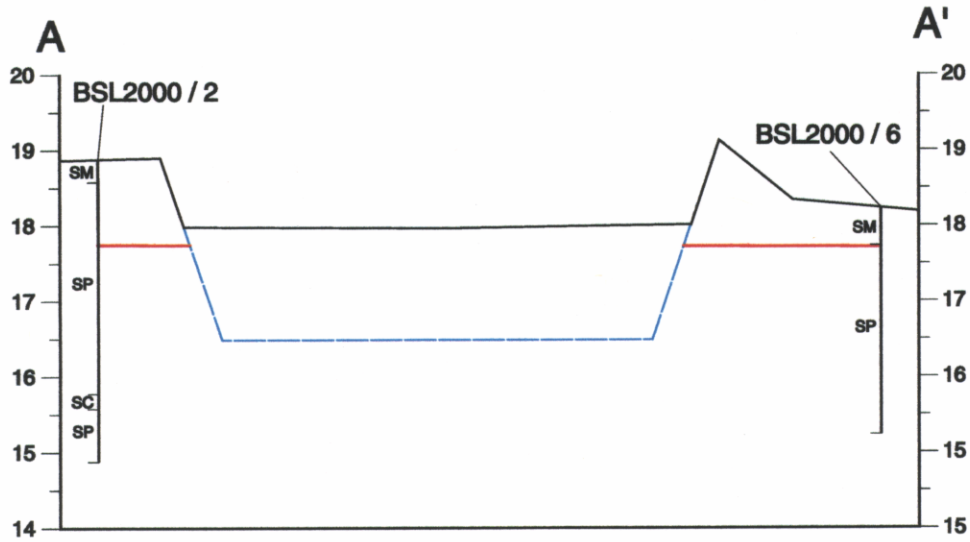

Bridport Lagoons

 DTW - 20 August 2001

V:H = 10:1