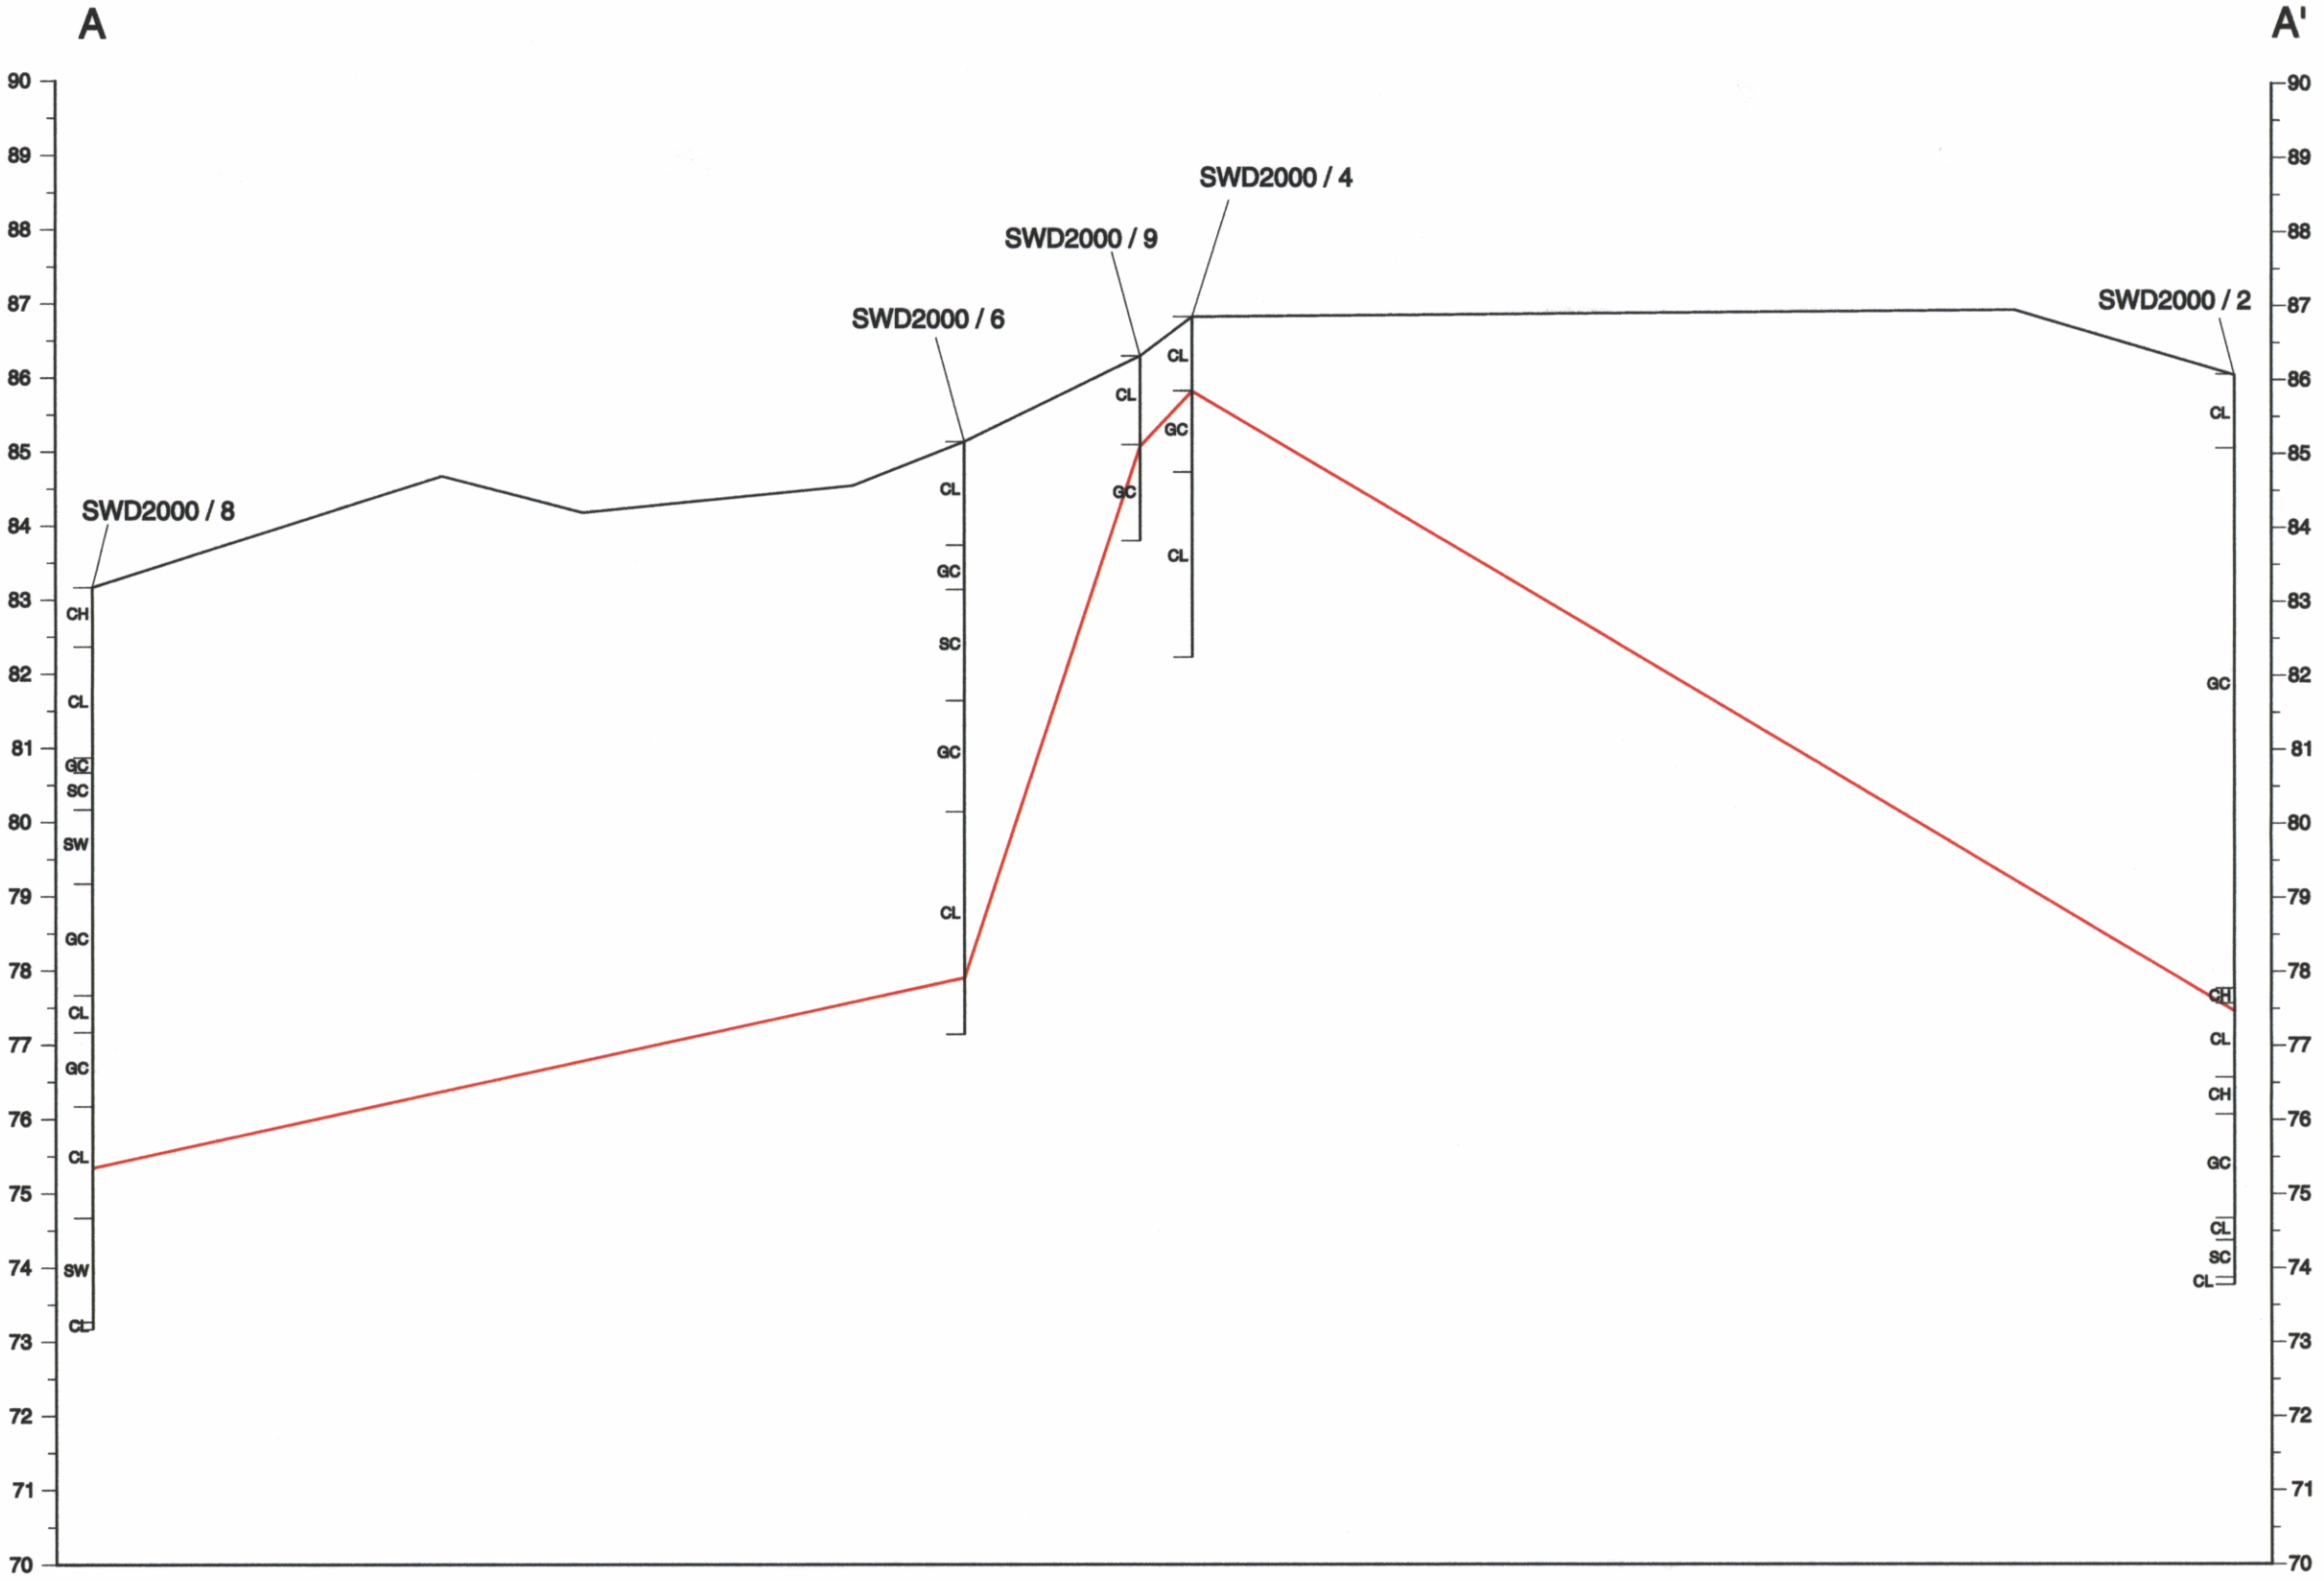

Scottsdale waste depot

DTW - 20 August 2001

V:H = 10:1

5909d