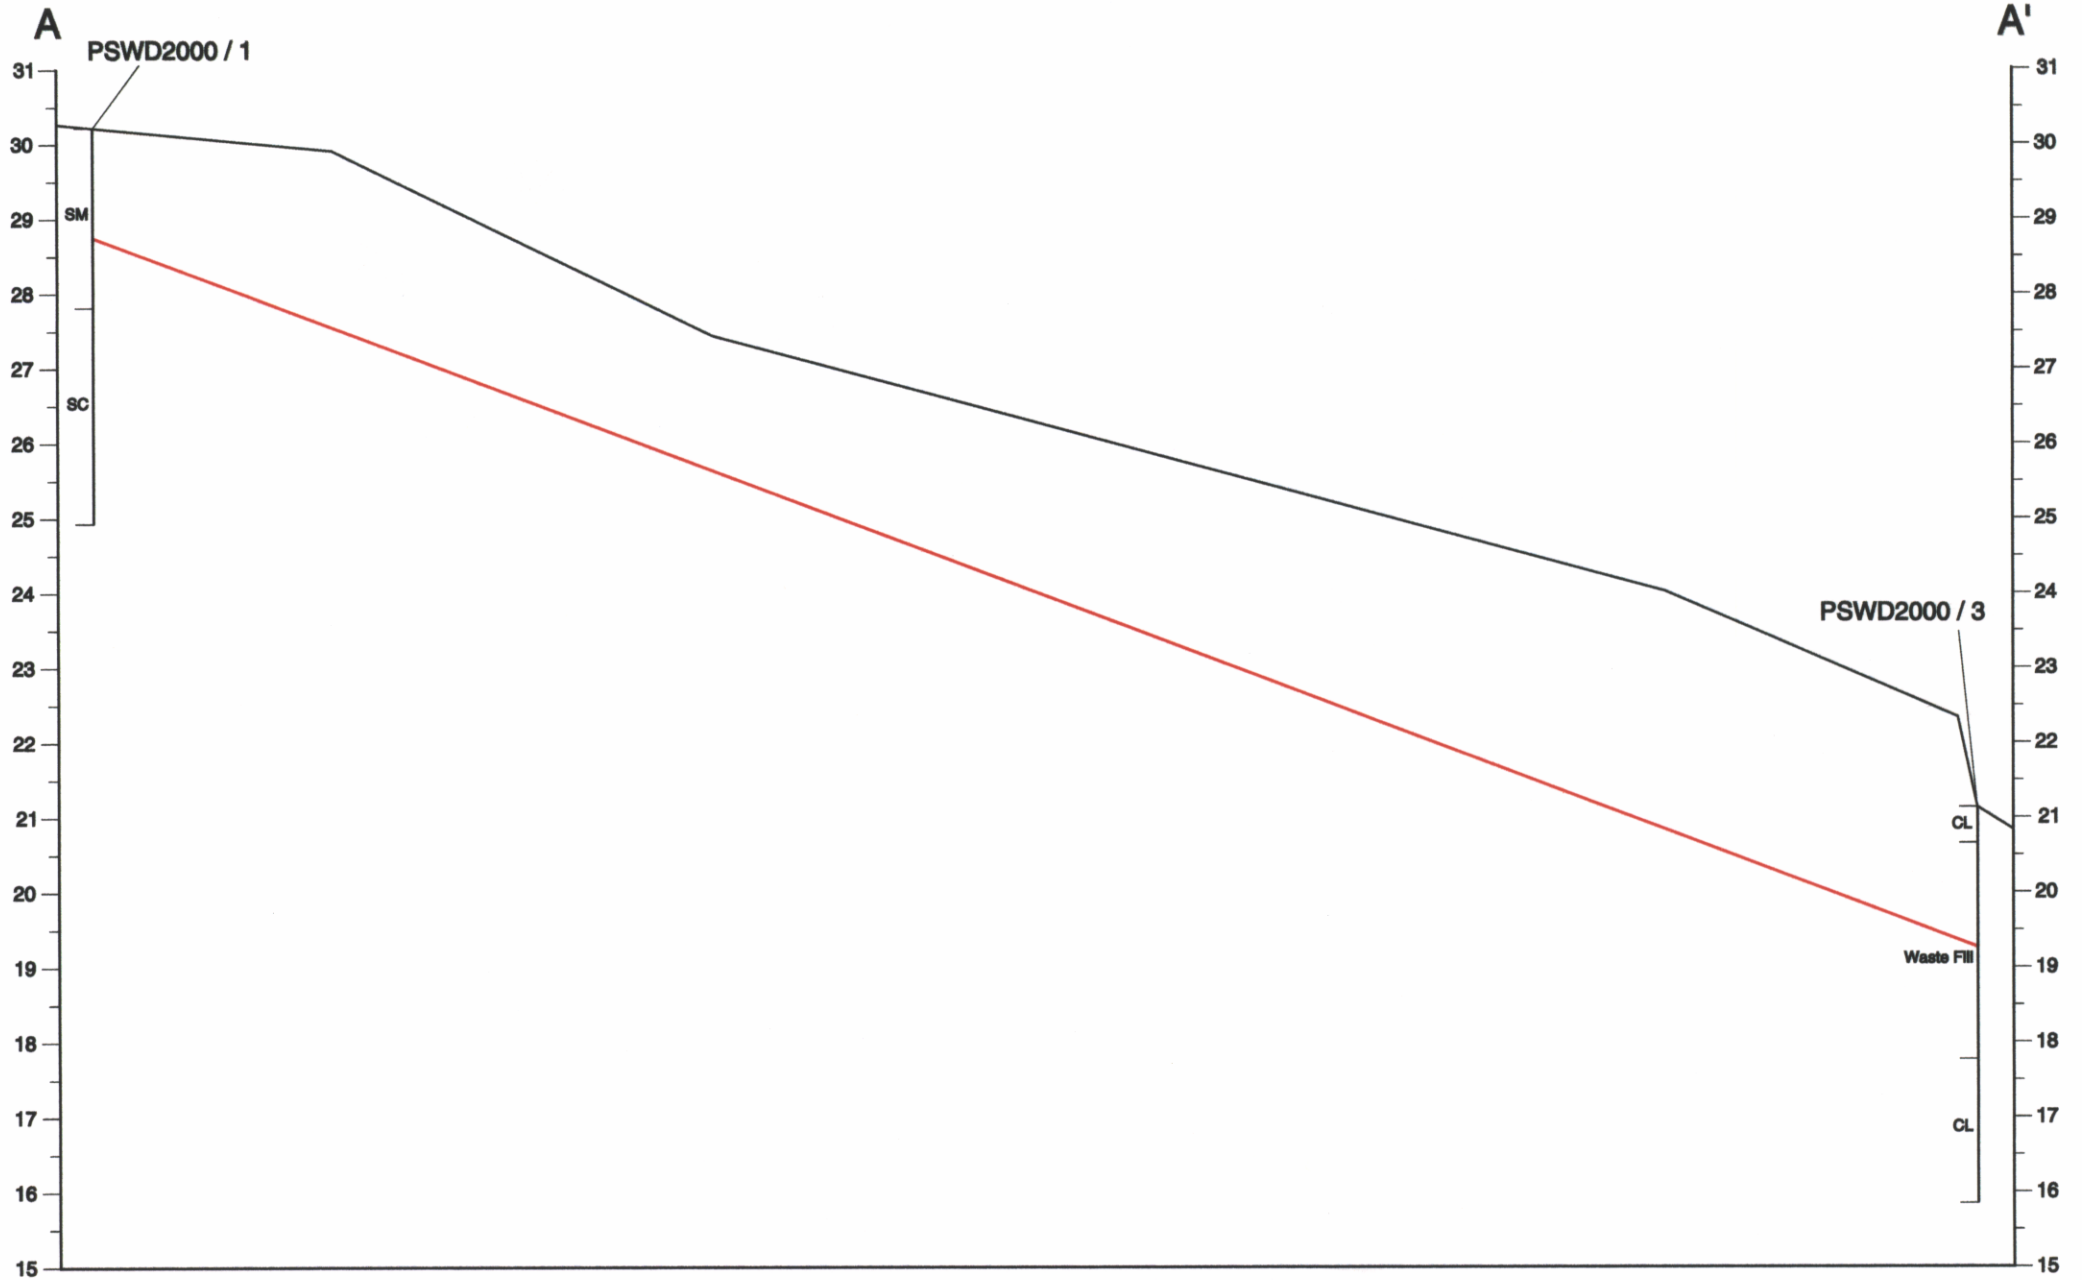

# Port Sorell waste depot

151

5 cm

DTW - 14 August 2001

V:H = 10:1

5909ea