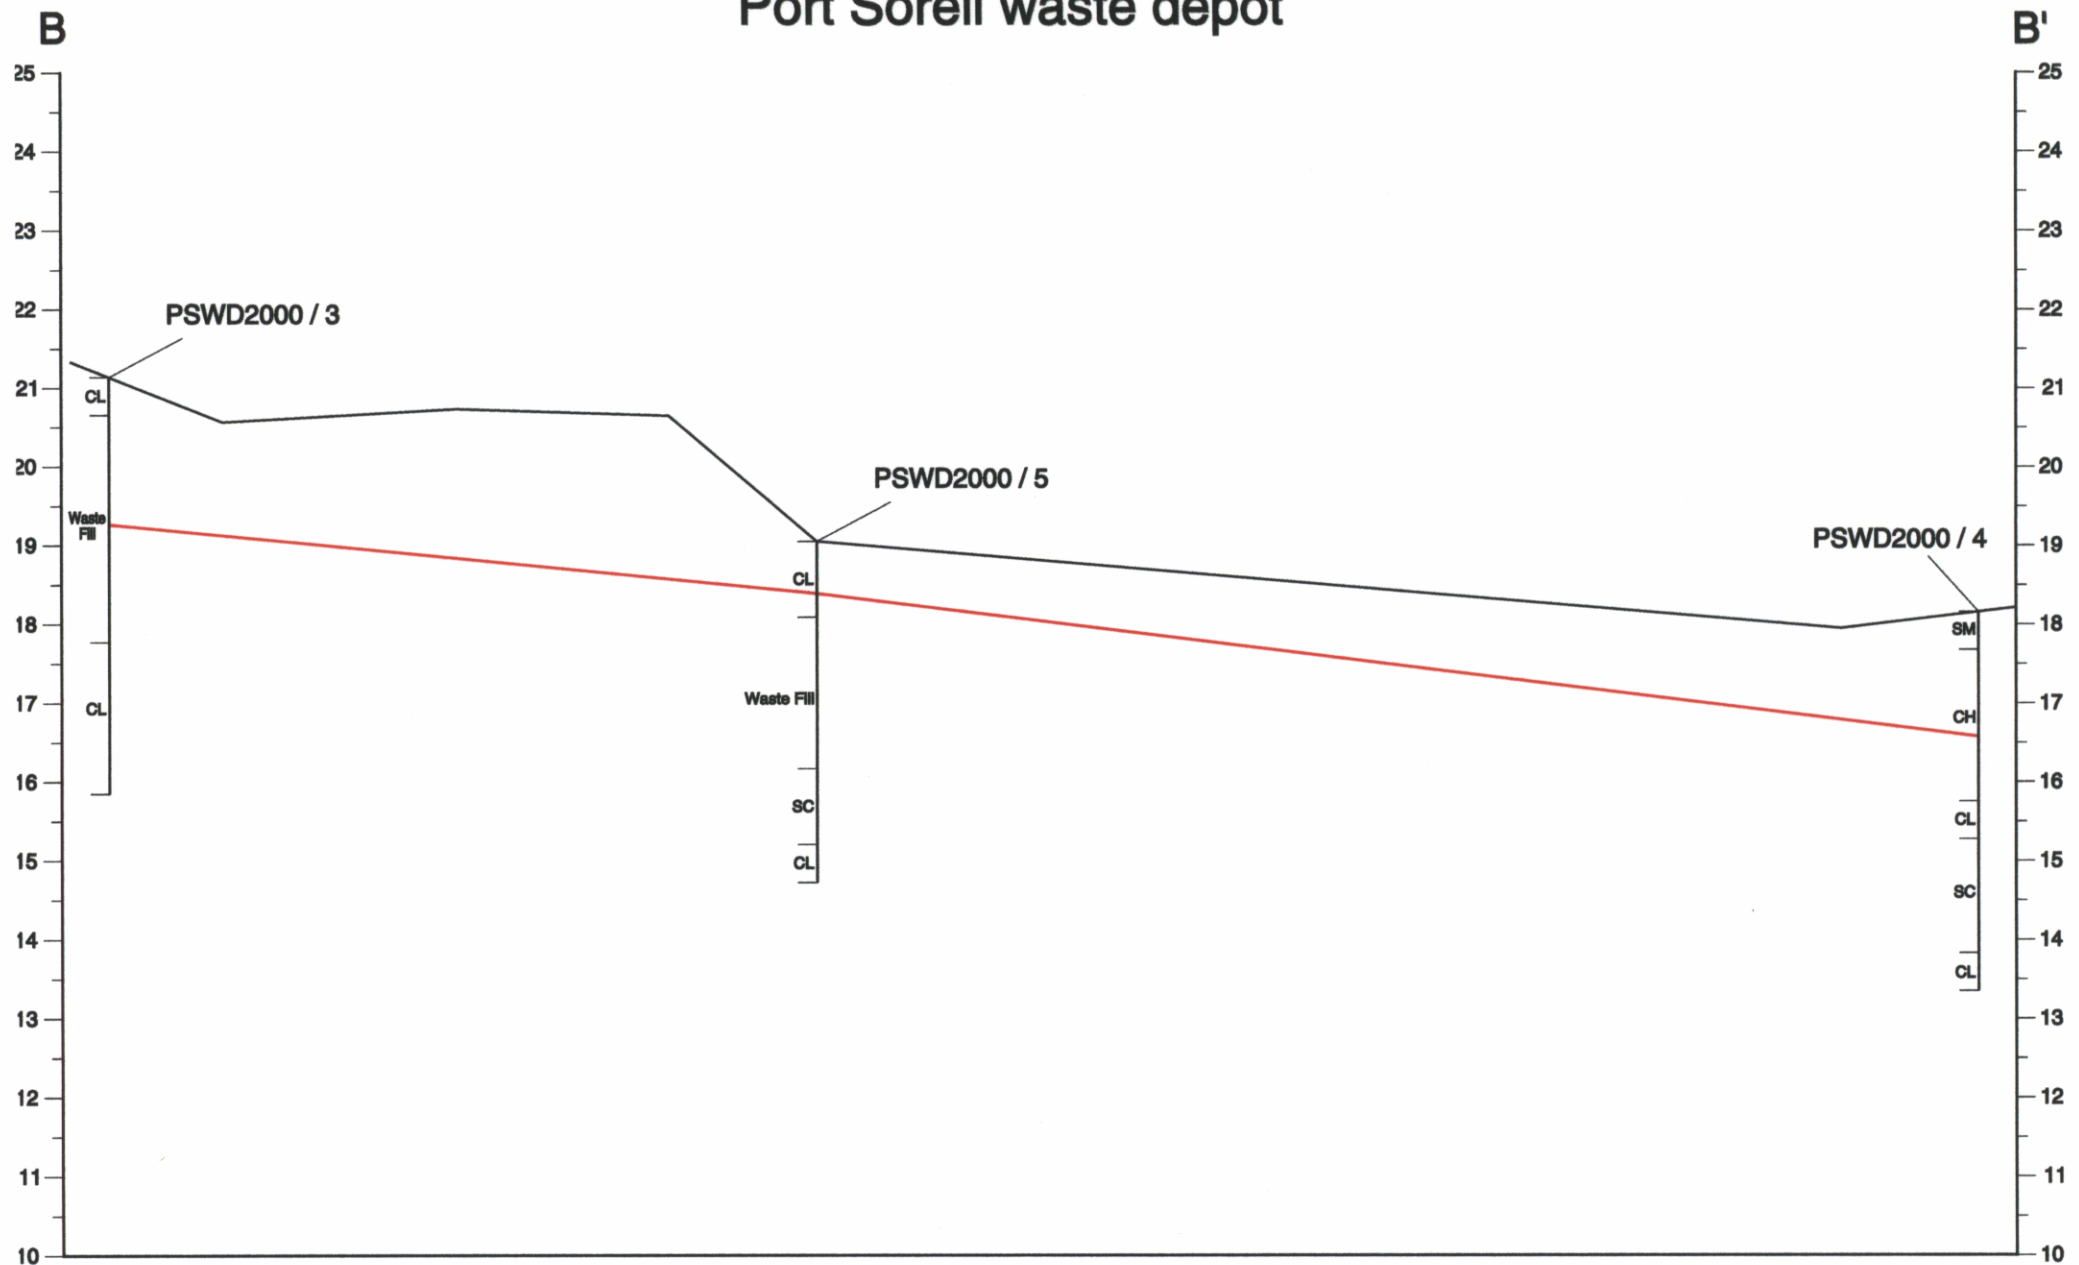

Port Sorell waste depot

5 cm

DTW - 14 August 2001
V:H = 10:1