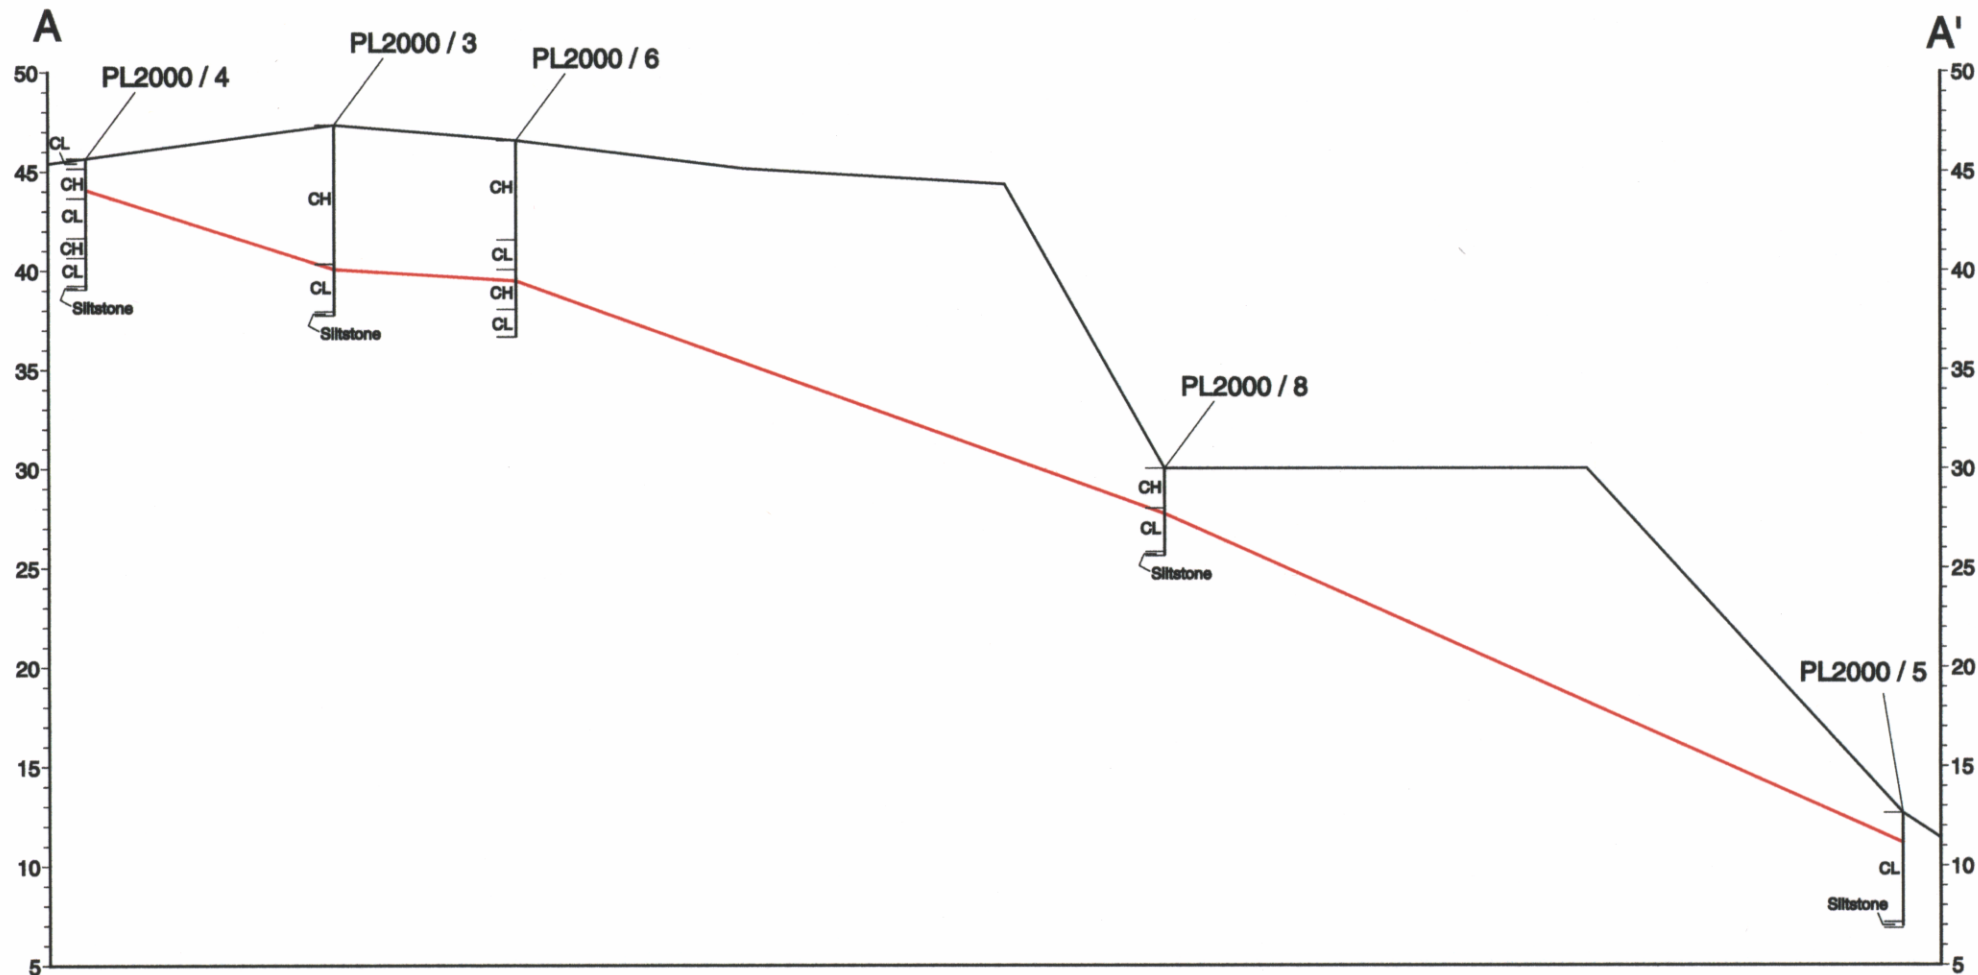

# Port Latta waste depot

DTW - 11 August 2001

V:H = 10:1

5909f

5 cm