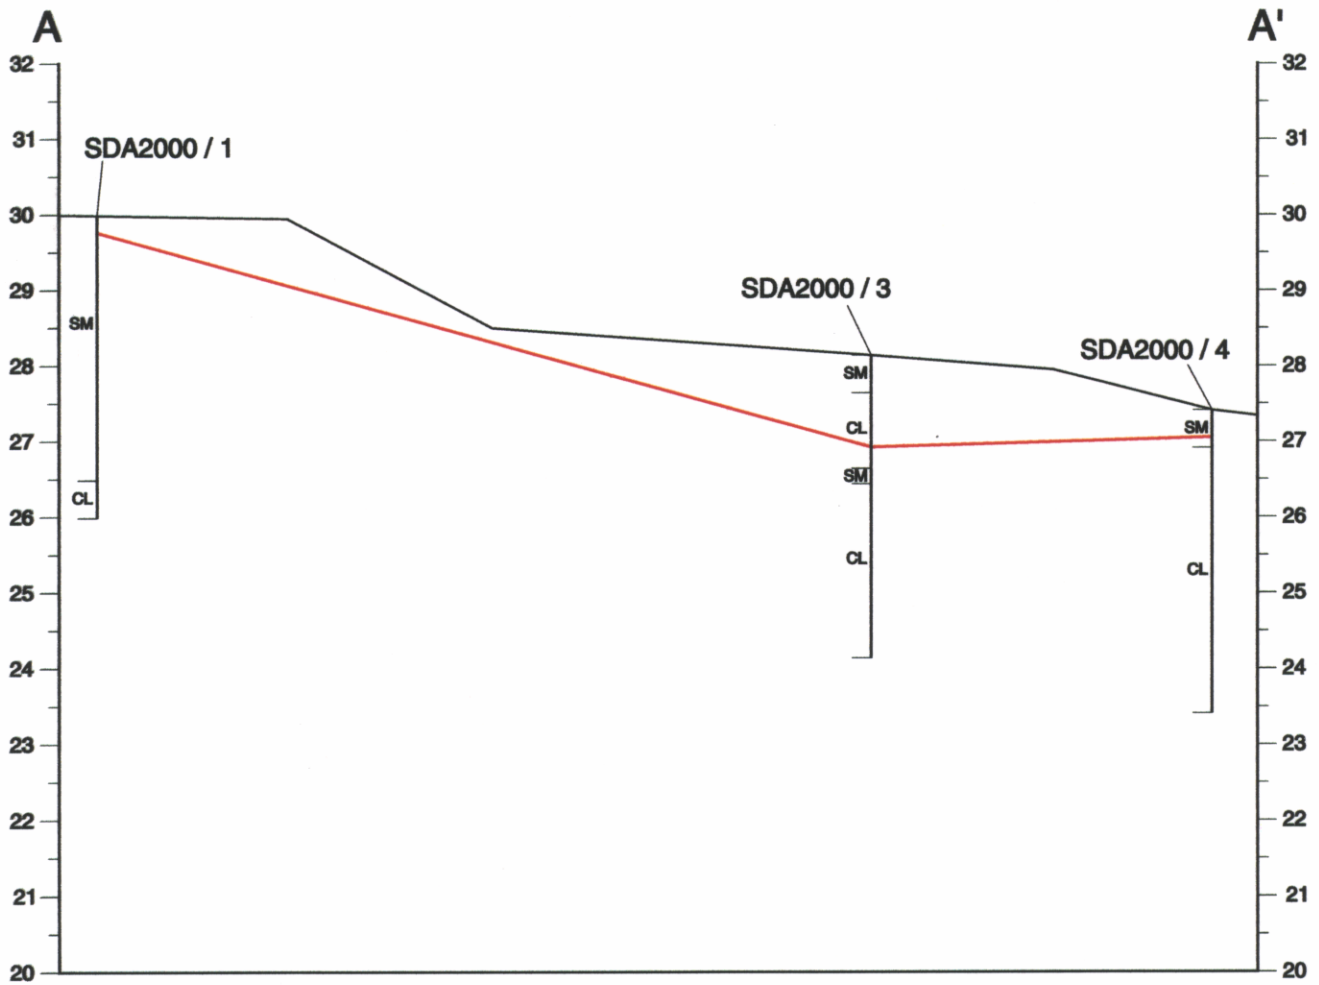

Blue Ribbon Abattoir - Smithton

5 cm

V:H = 10:1

DTW - 13 August 2001