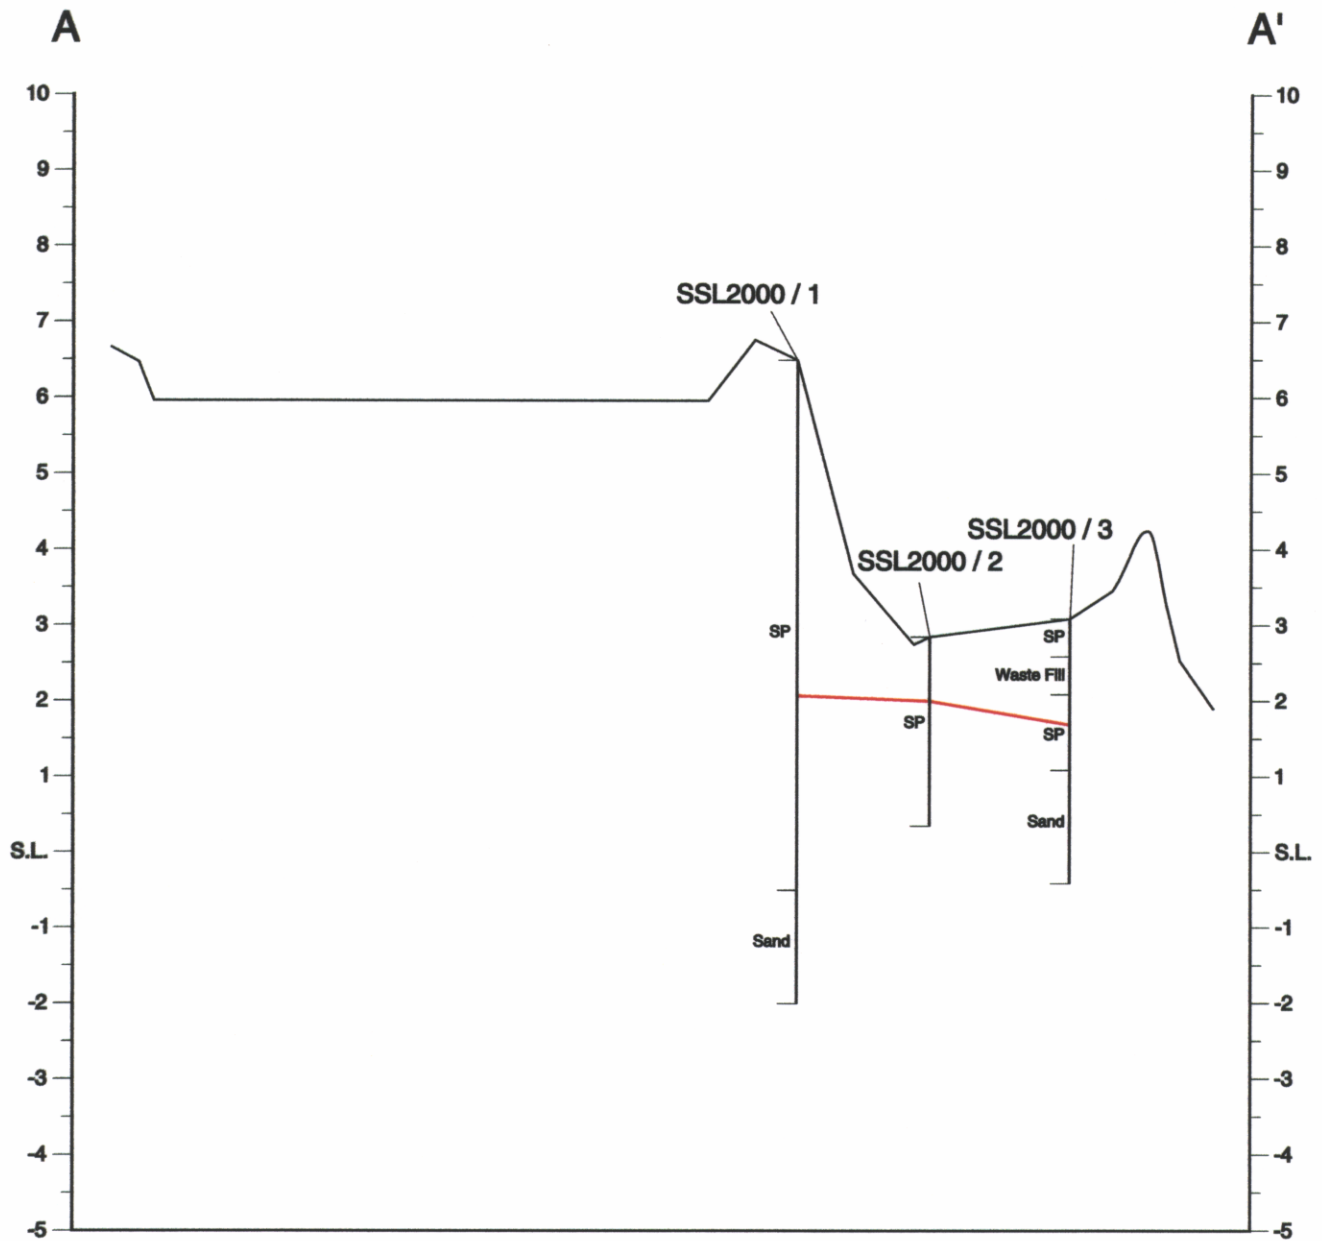

Stanley Lagoons

DTW - 11 August 2001

V:H = 10:1