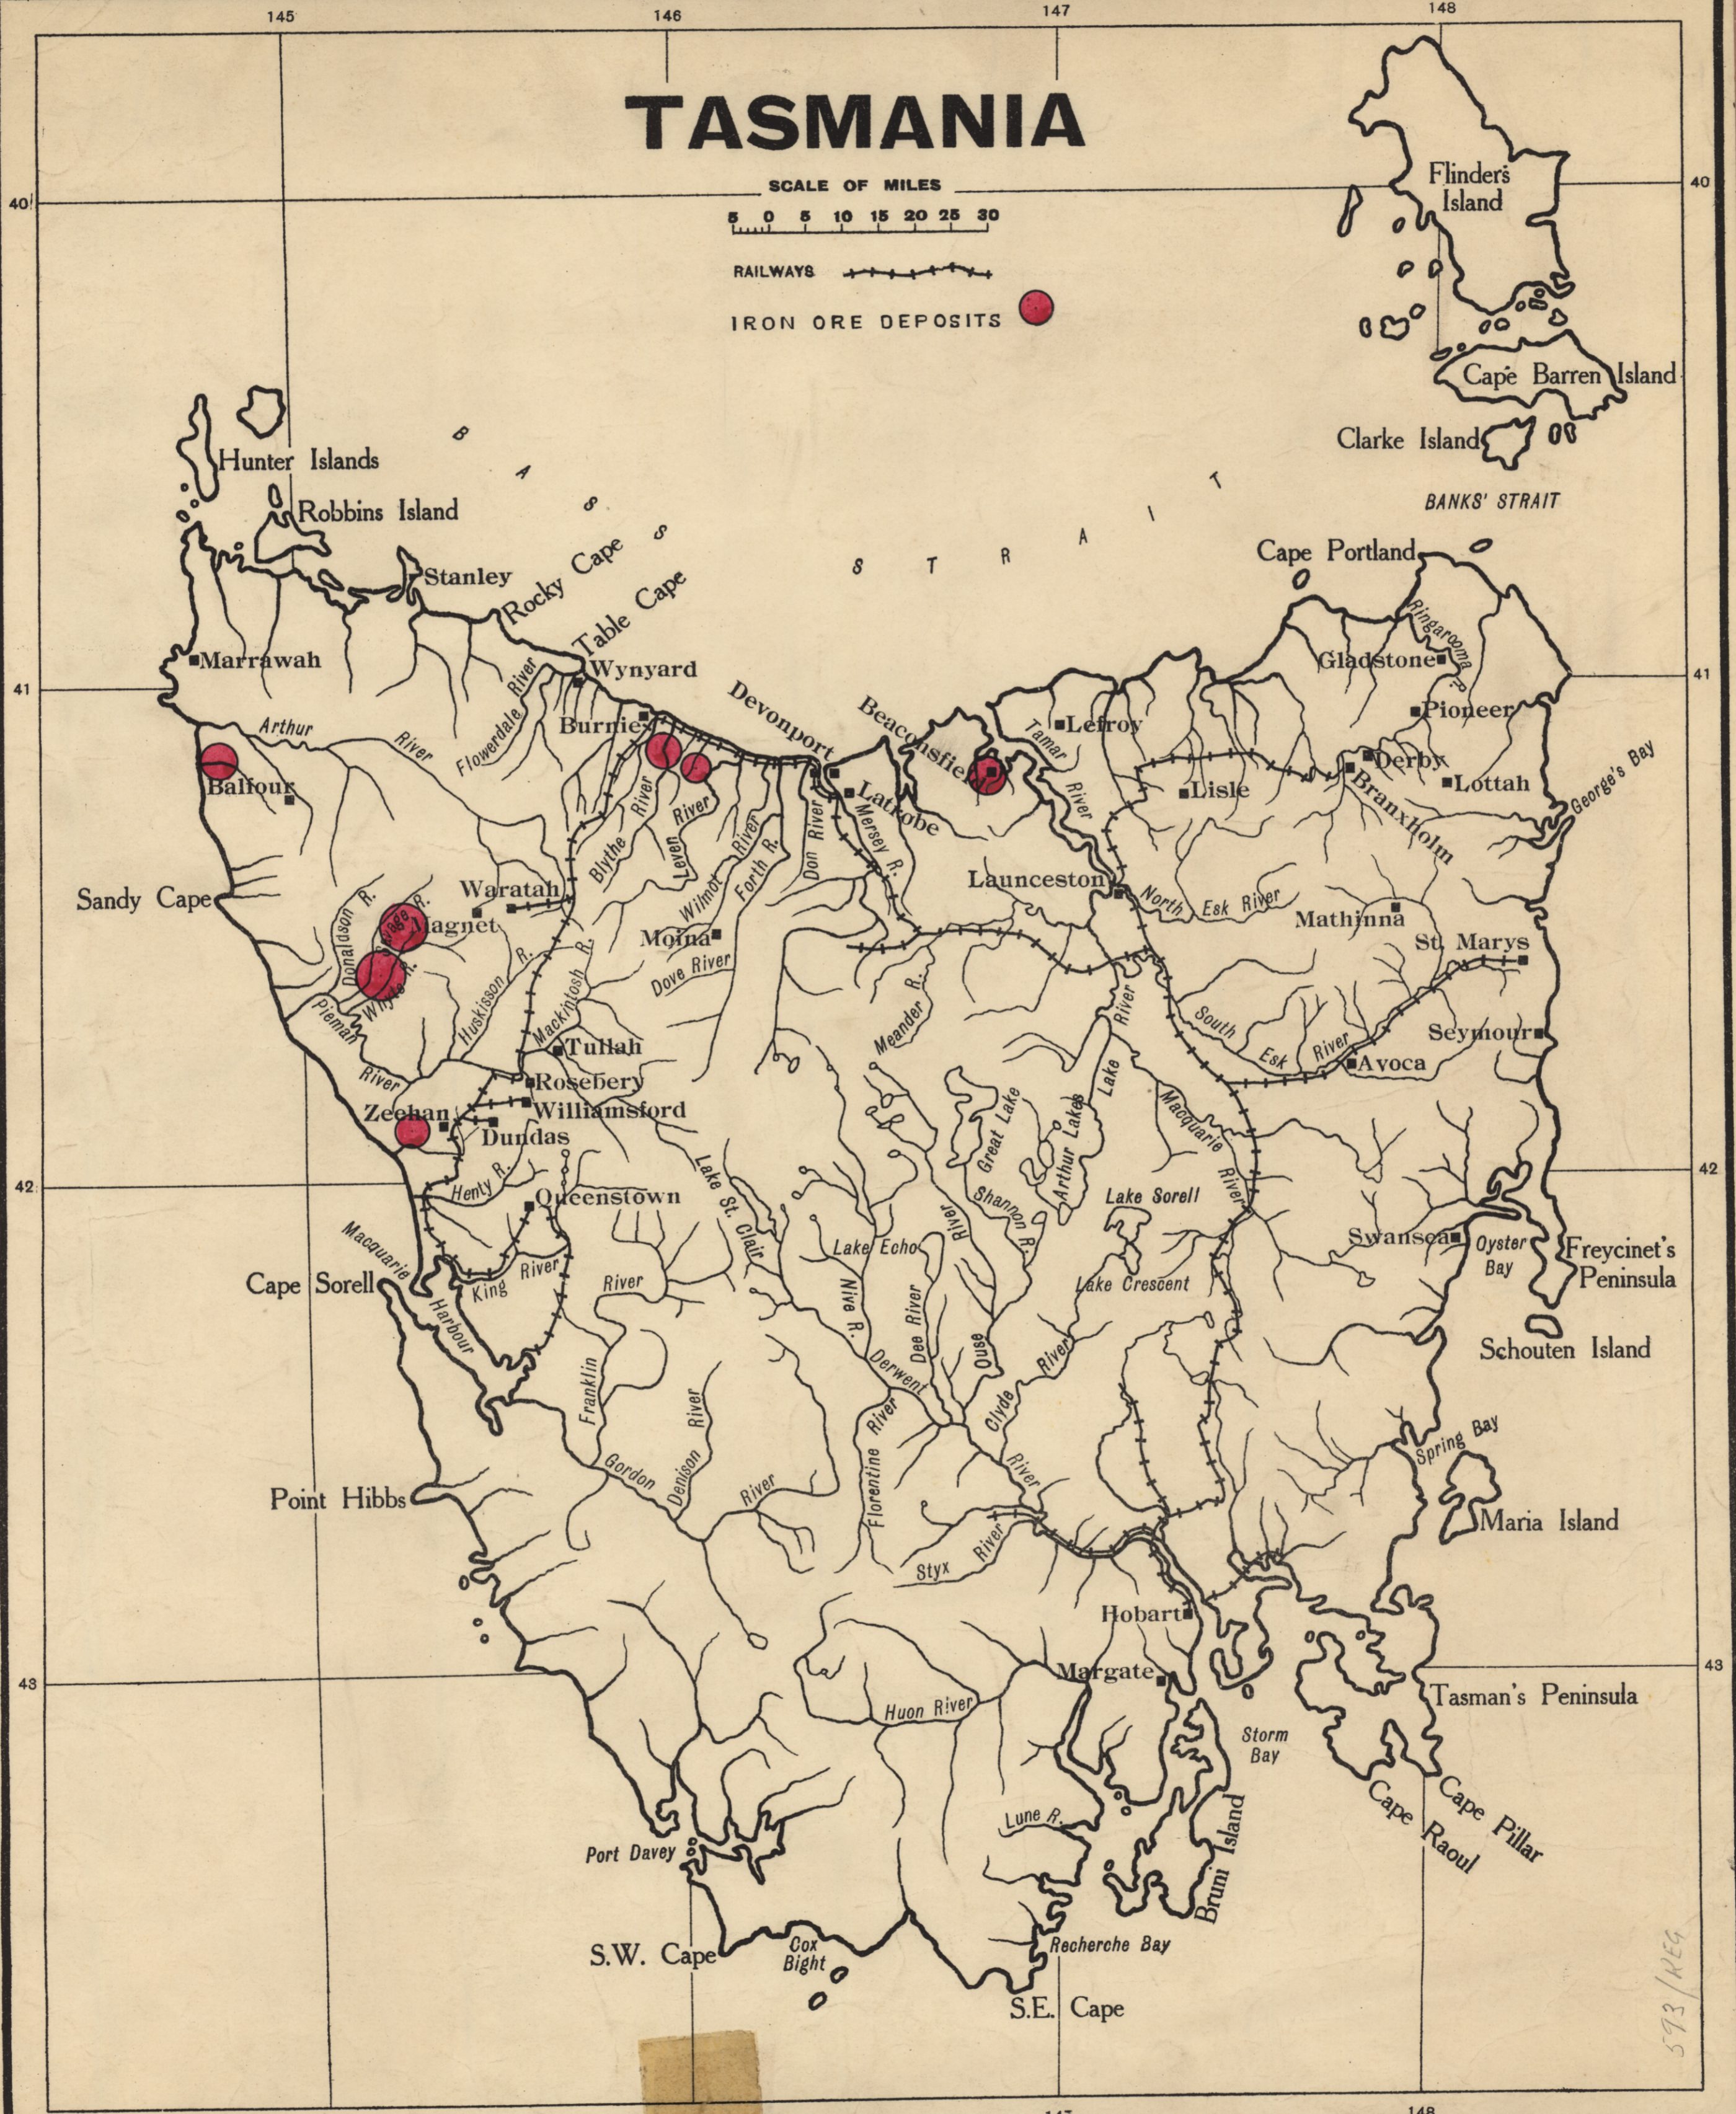

5 cm

TASMANIA

SCALE OF MILES

RAILWAYS

IRON ORE DEPOSITS

593/REG.

593/REG.