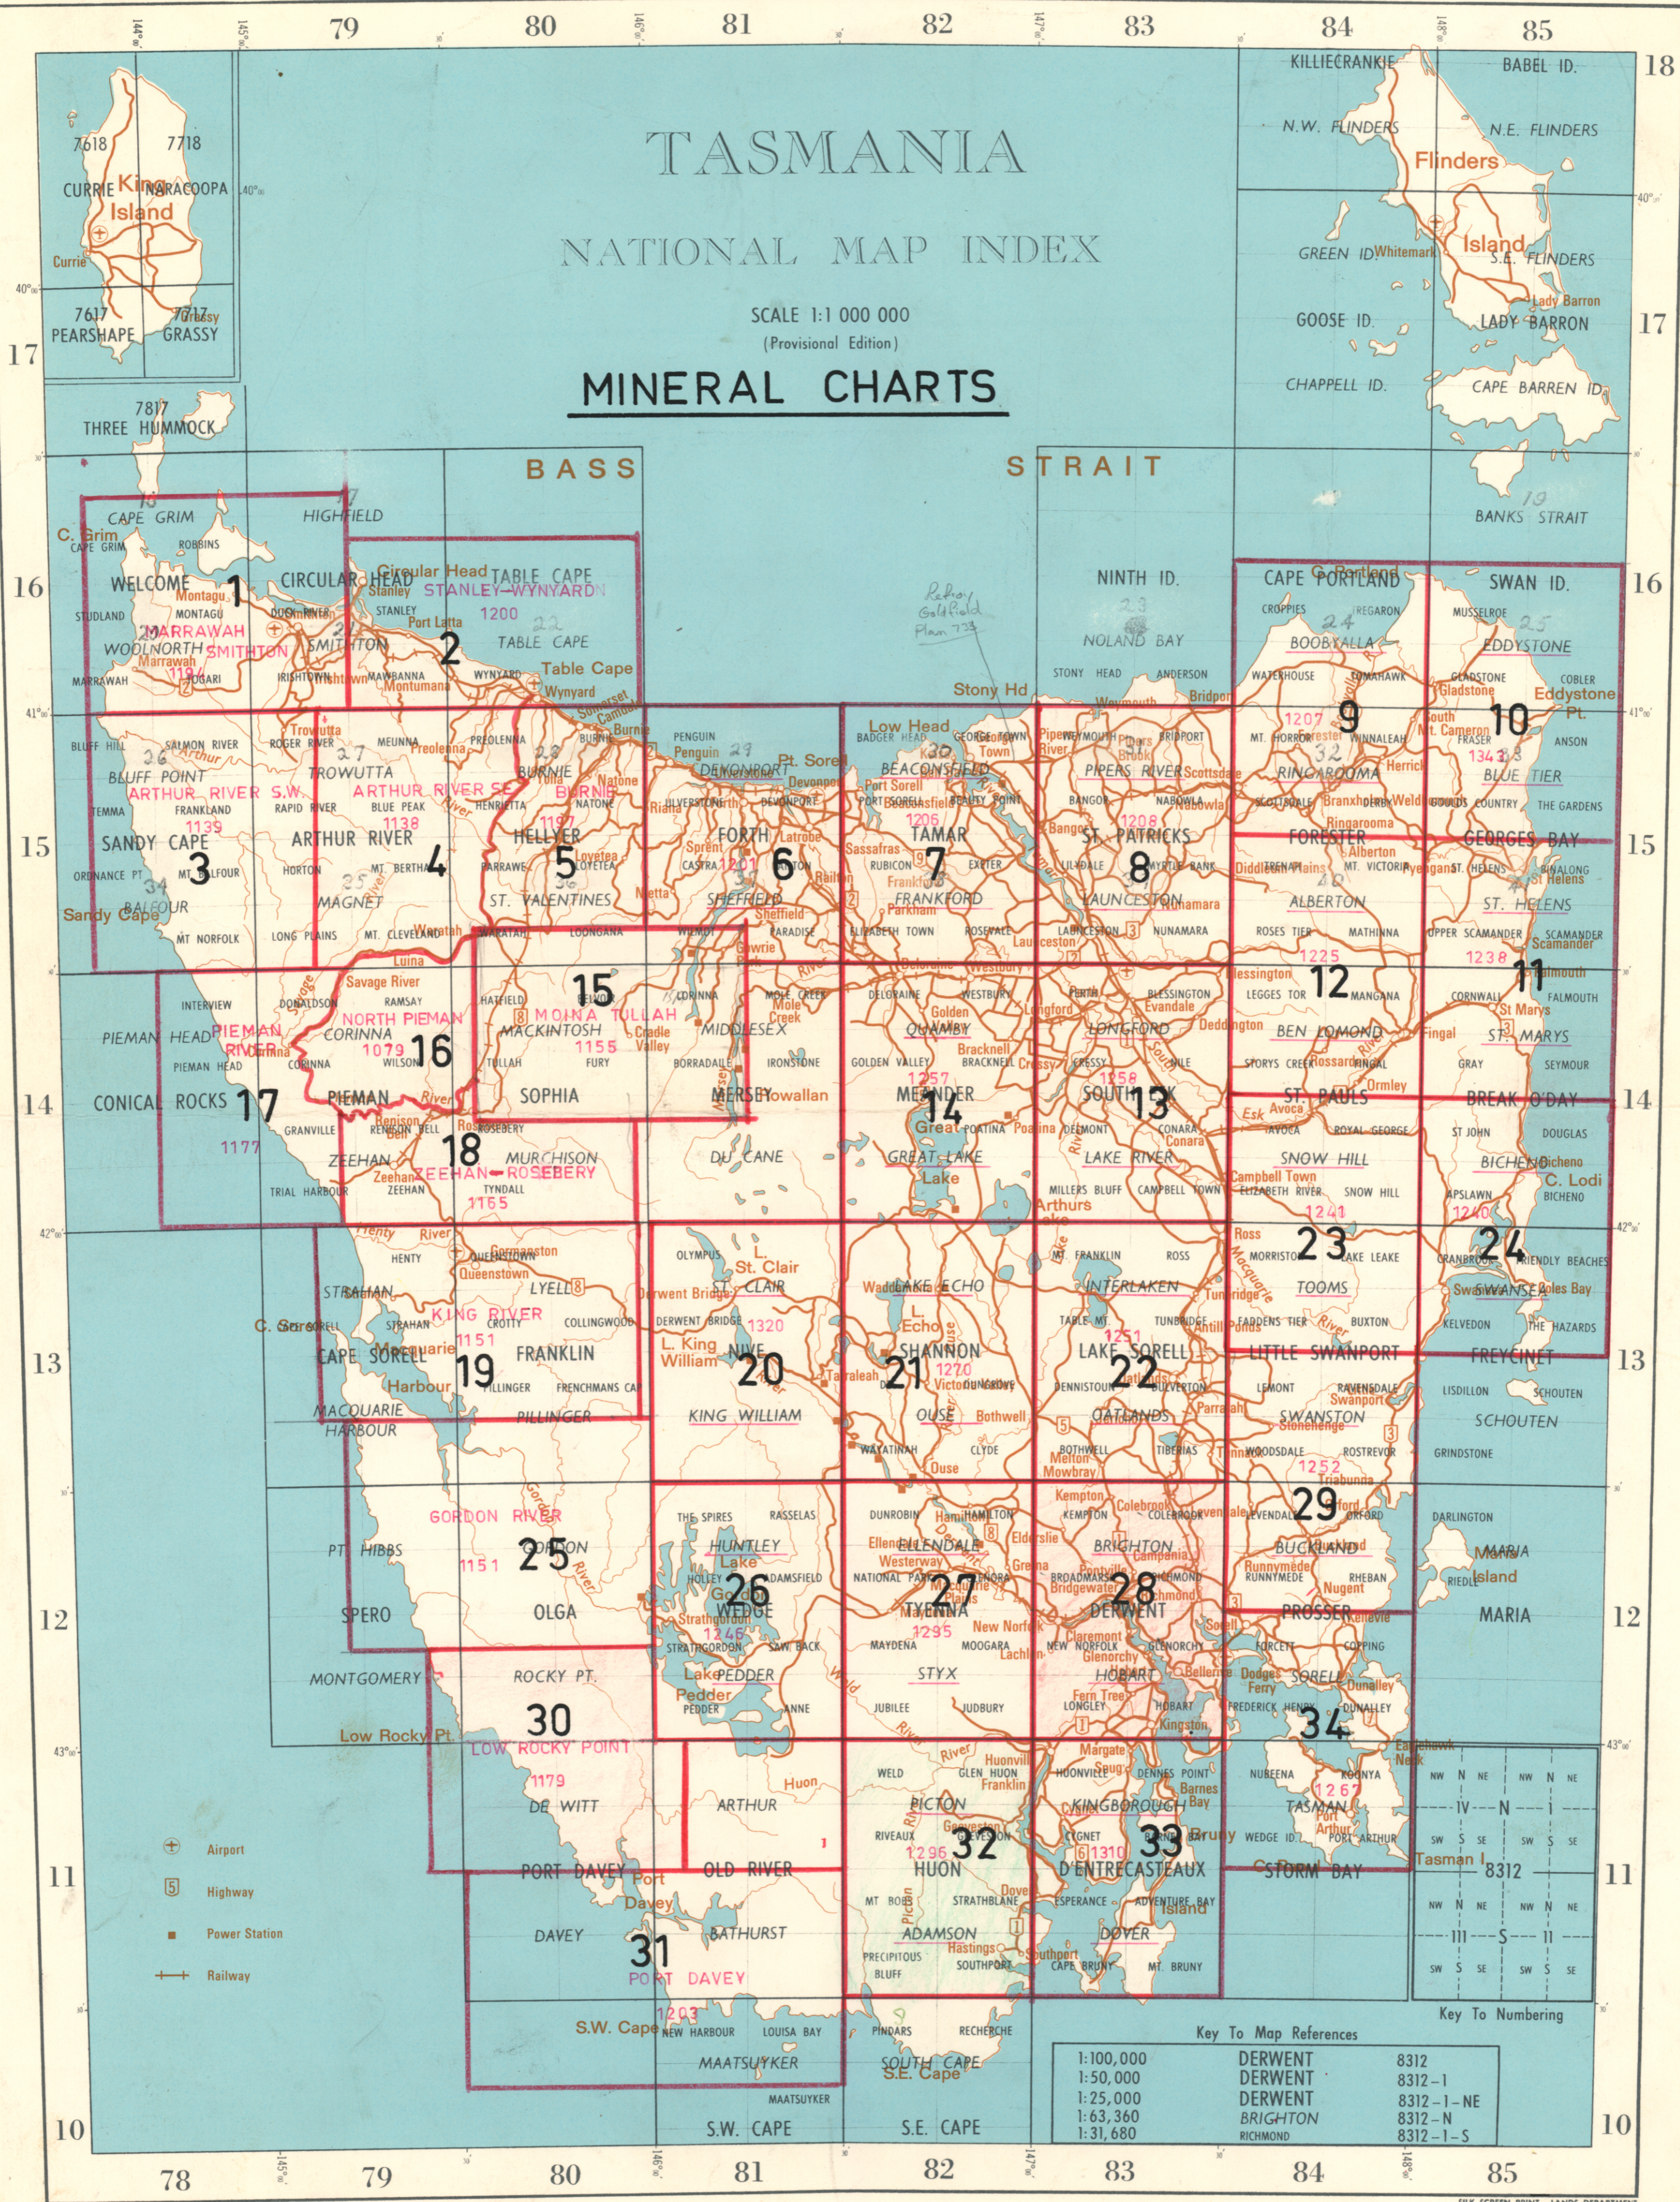

5 cm

TASMANIA

NATIONAL MAP INDEX

SCALE 1:1 000 000
(Provisional Edition)

MINERAL CHARTS

Key To Map References

1:100,000	DERWENT	8312
1:50,000	DERWENT	8312-1
1:25,000	DERWENT	8312-1-NE
1:63,360	BRIGHTON	8312-N
1:31,680	RICHMOND	8312-1-S

Key To Numbering

IV	N	I
SW	S	SE
NW	N	NE
SW	S	SE

gom