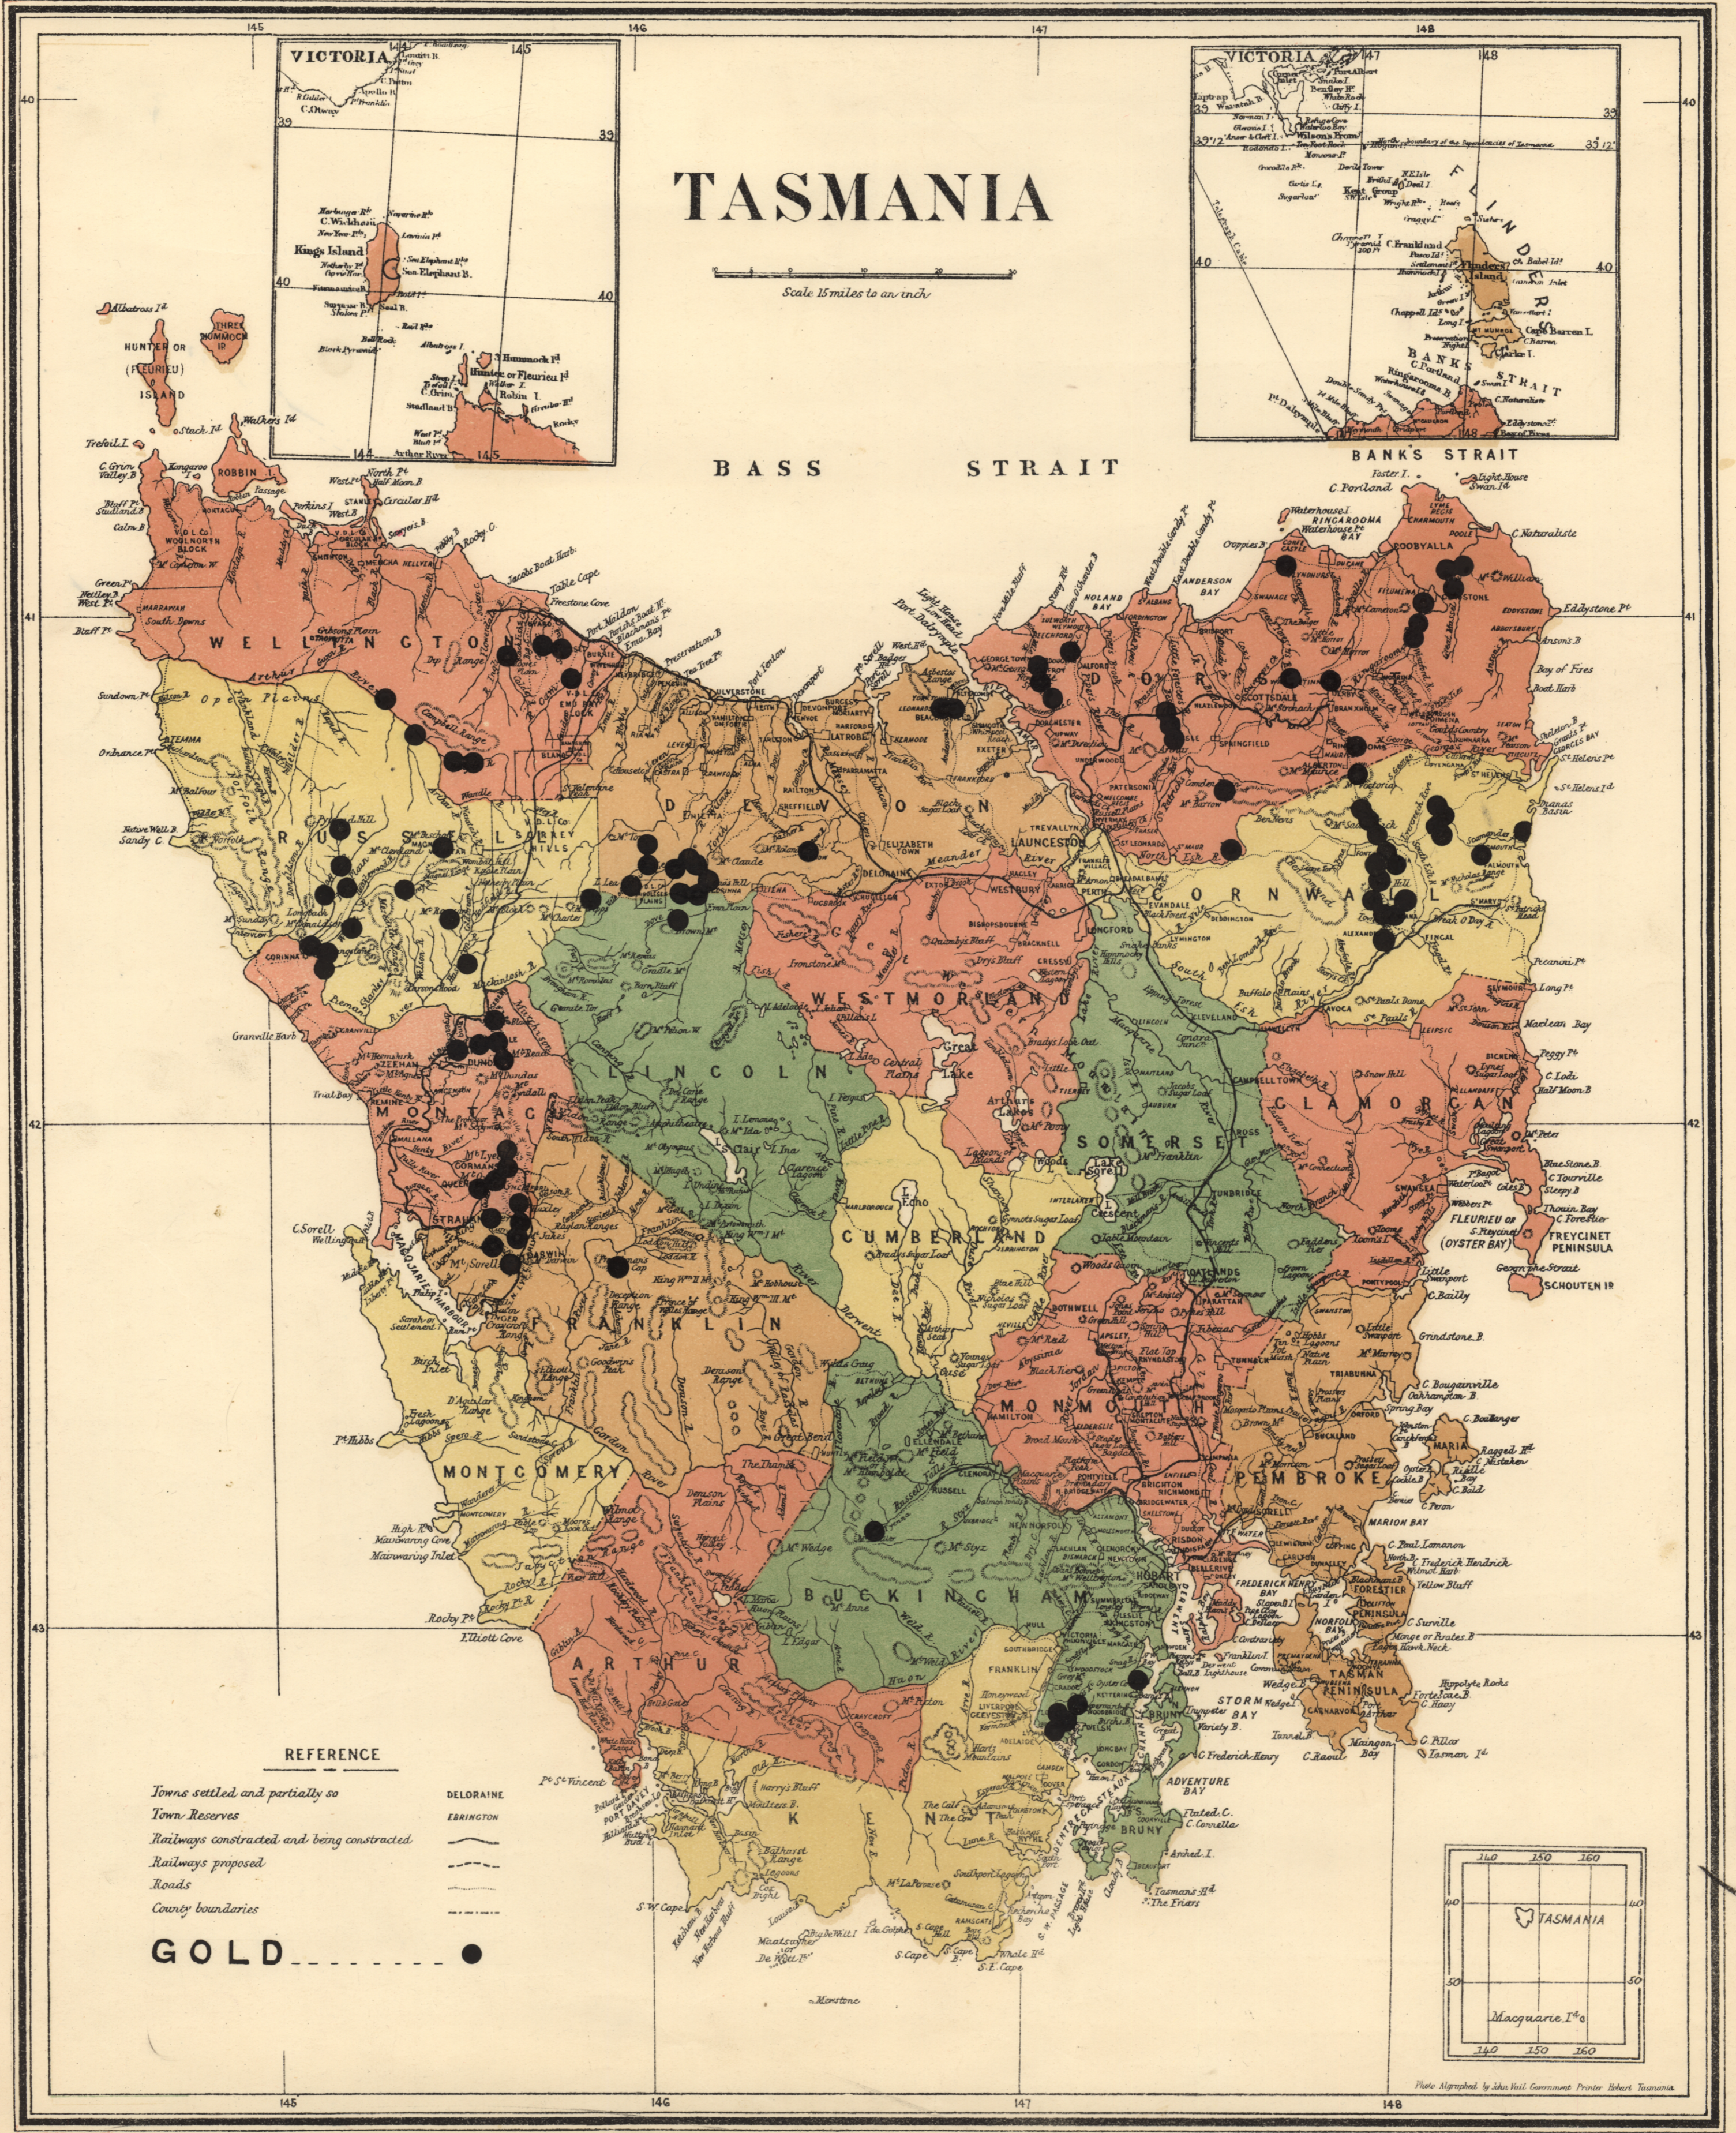

# TASMANIA

Scale 15 miles to an inch

BASS STRAIT

REFERENCE

- Towns settled and partially so
- Town Reserves
- Railways constructed and being constructed
- Railways proposed
- Roads
- County boundaries

**GOLD**

- DELRORAINE
- EBRINGTON

Photo Aerial by John Hill Government Printer Hobart Tasmania

600

245

600/REG