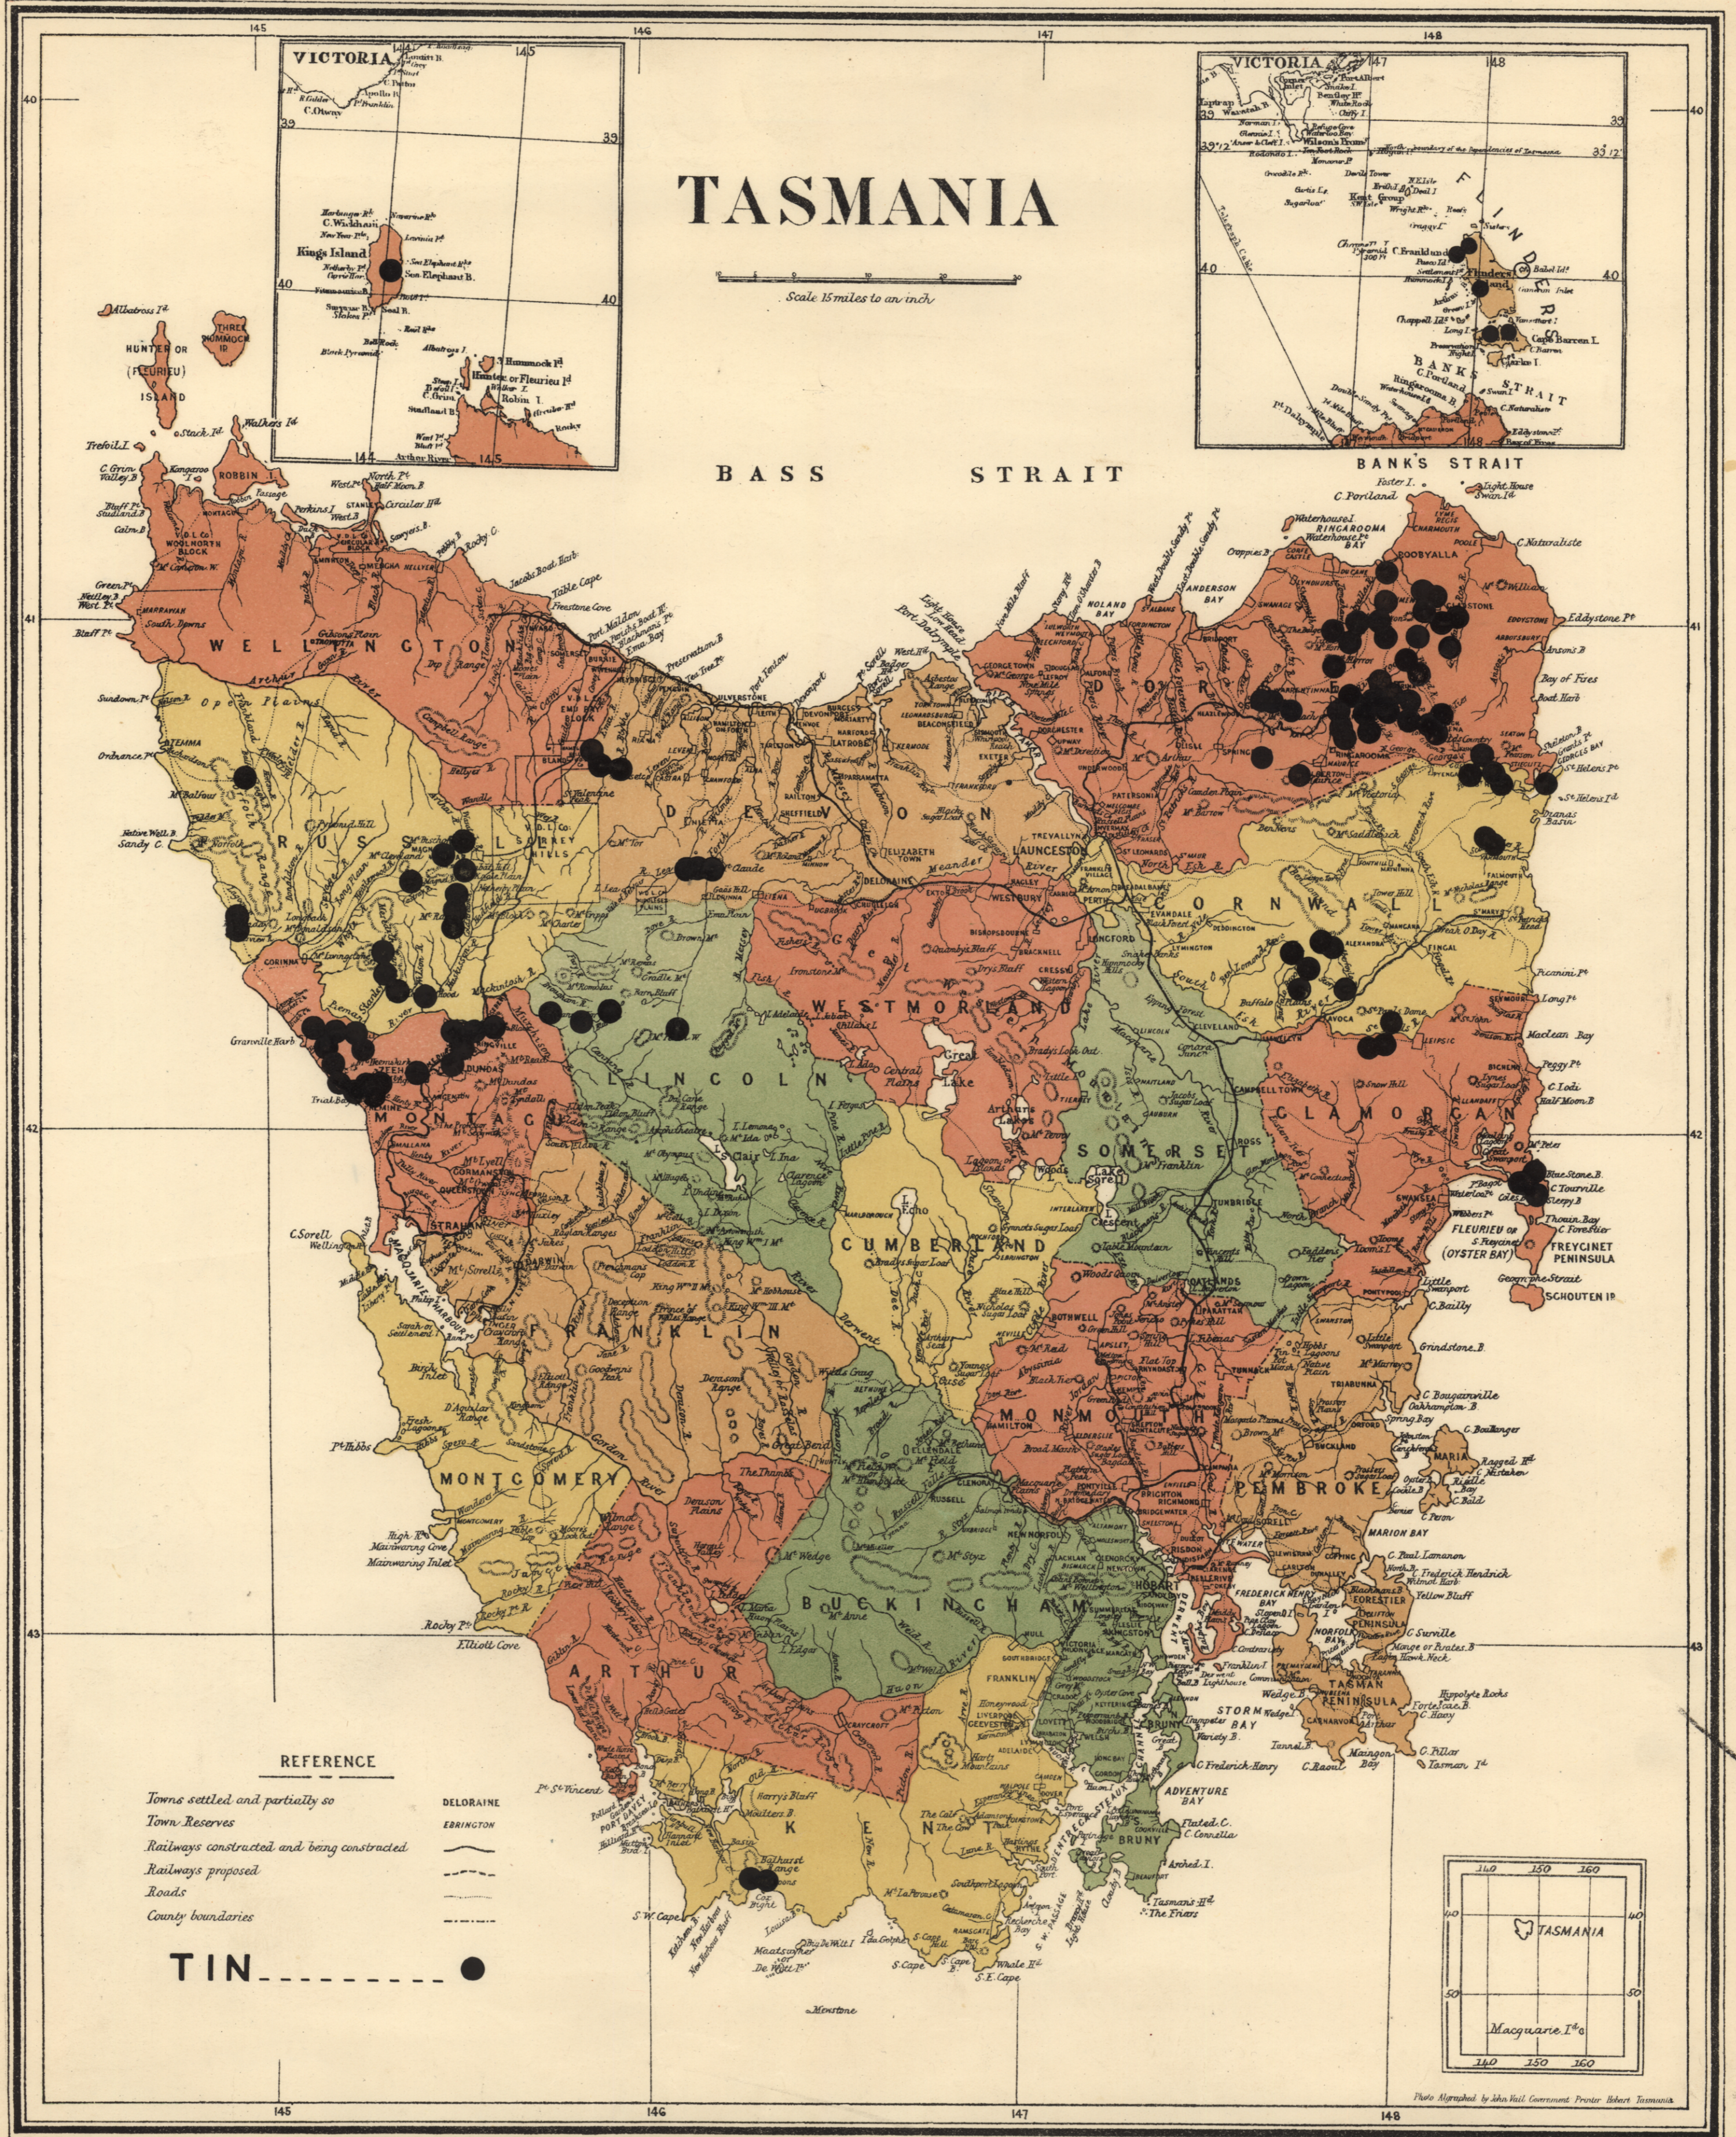

TASMANIA

Scale 15 miles to an inch

REFERENCE

- Towns settled and partially so
- Town Reserves
- Railways constructed and being constructed
- Railways proposed
- Roads
- County boundaries

- DELOIRINE
- EBRINGTON
- —
- —
- —
- —

TIN

602

247

602/REG

5 cm