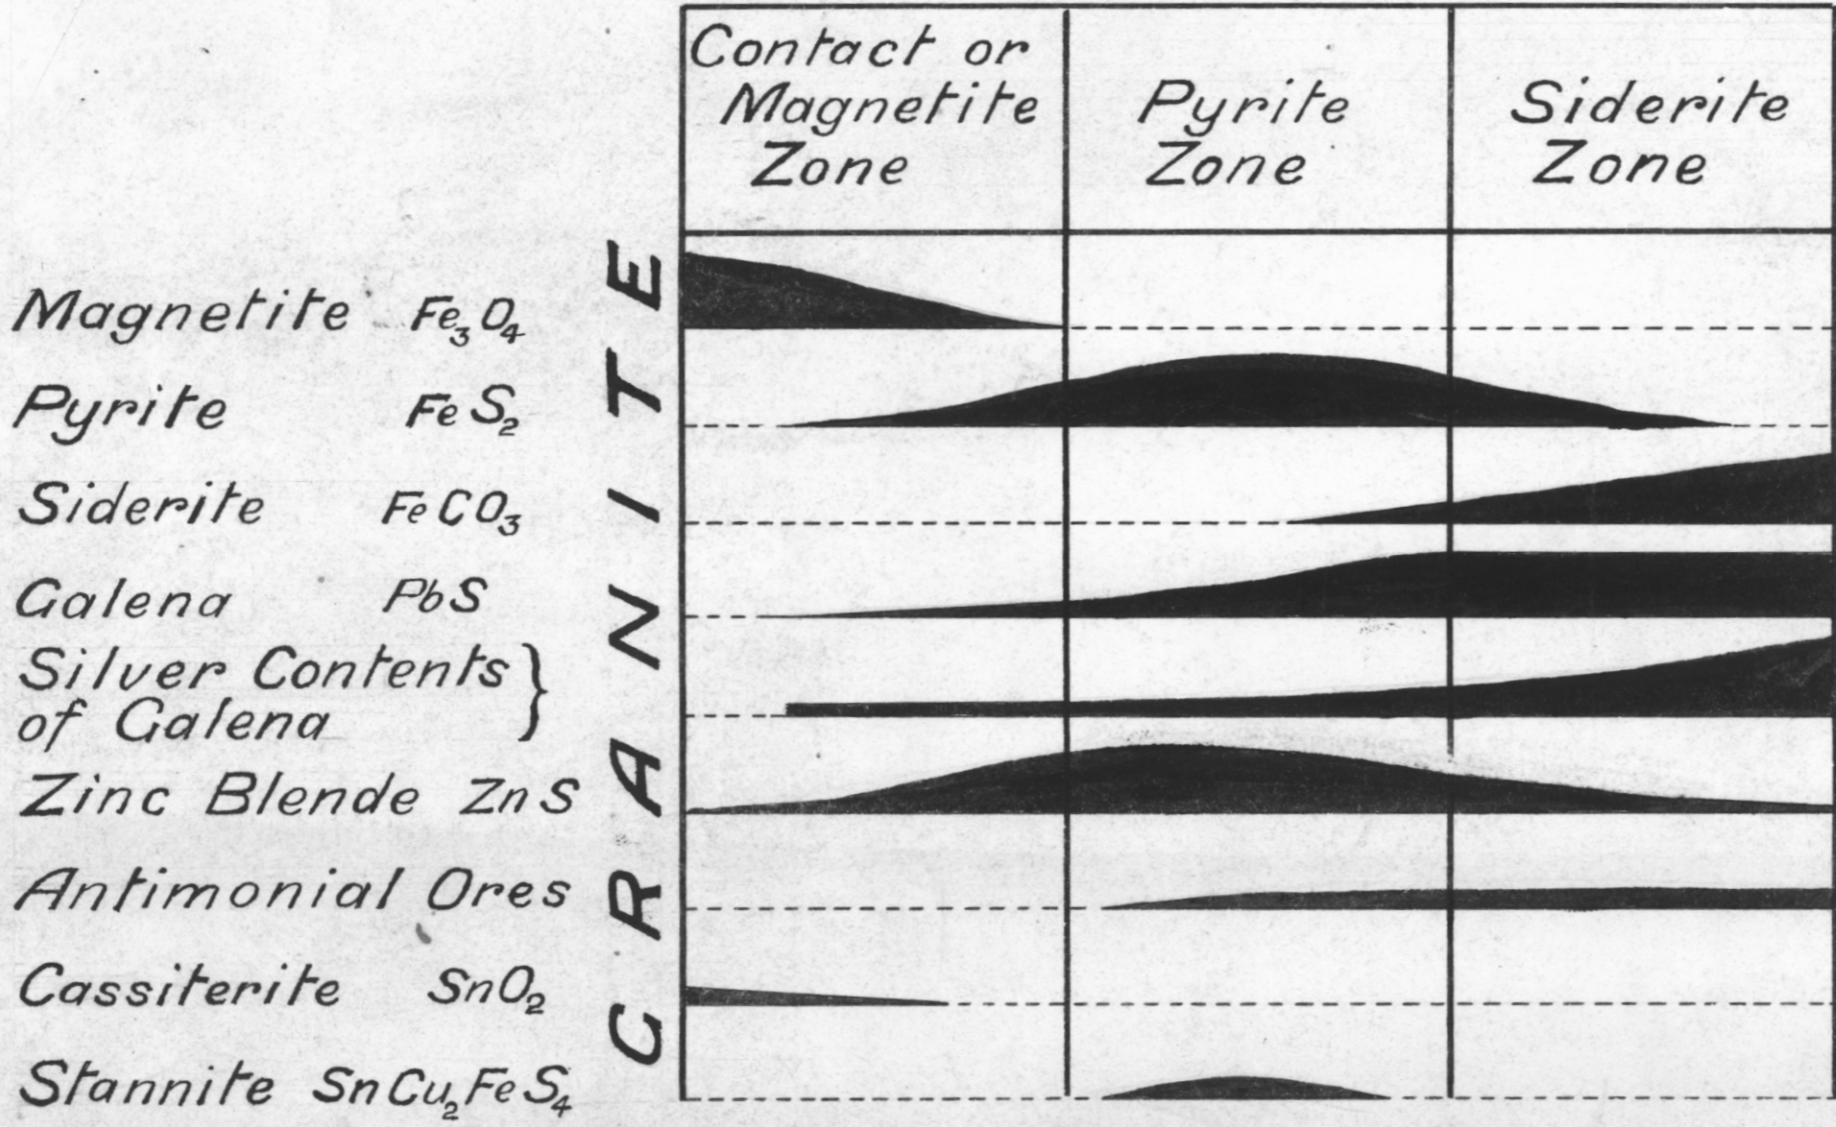

60B

189

PLATE 2.

DIAGRAM REPRESENTING GRAPHICALLY THE DISTRIBUTION OF CHARACTERISTIC MINERALS OF THE ZEEHAN SILVER-LEAD LODES.

C R A N I T E

*L. A. Waller
Geological Surveyor
April 9 1904.*

60B/50