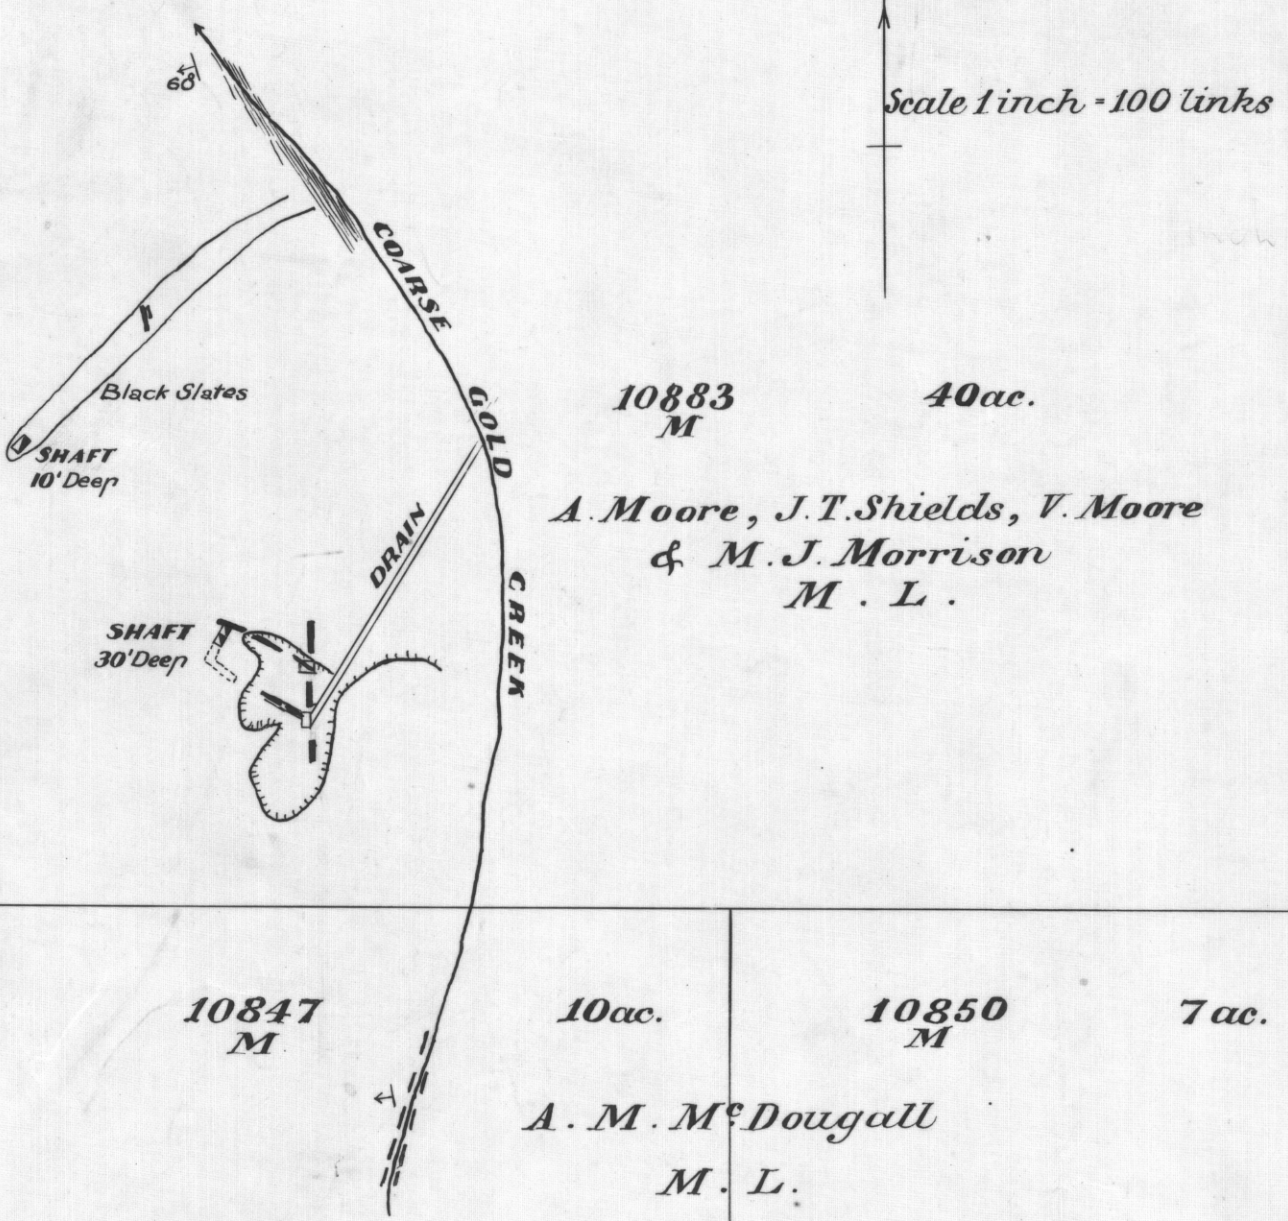

GLADSTONE GOLD WORKINGS

XII

GRAND FLANEUR MINE

Scale 1 inch = 20 links.

Scale 1 inch = 100 links

PORTLAND MINE

Scale 1 inch = 50 links

BLUE BELL AND PRINCE IMPERIAL MINES

Scale 1 inch = 200 links.

Scale 1 inch = 1 chain

POPE'S PROSPECT

Scale 1 inch = 1 chain

30. 3. 0
W. G. Groves
Per.

pp. 31/ye
Government Geologist.
23-3-55.