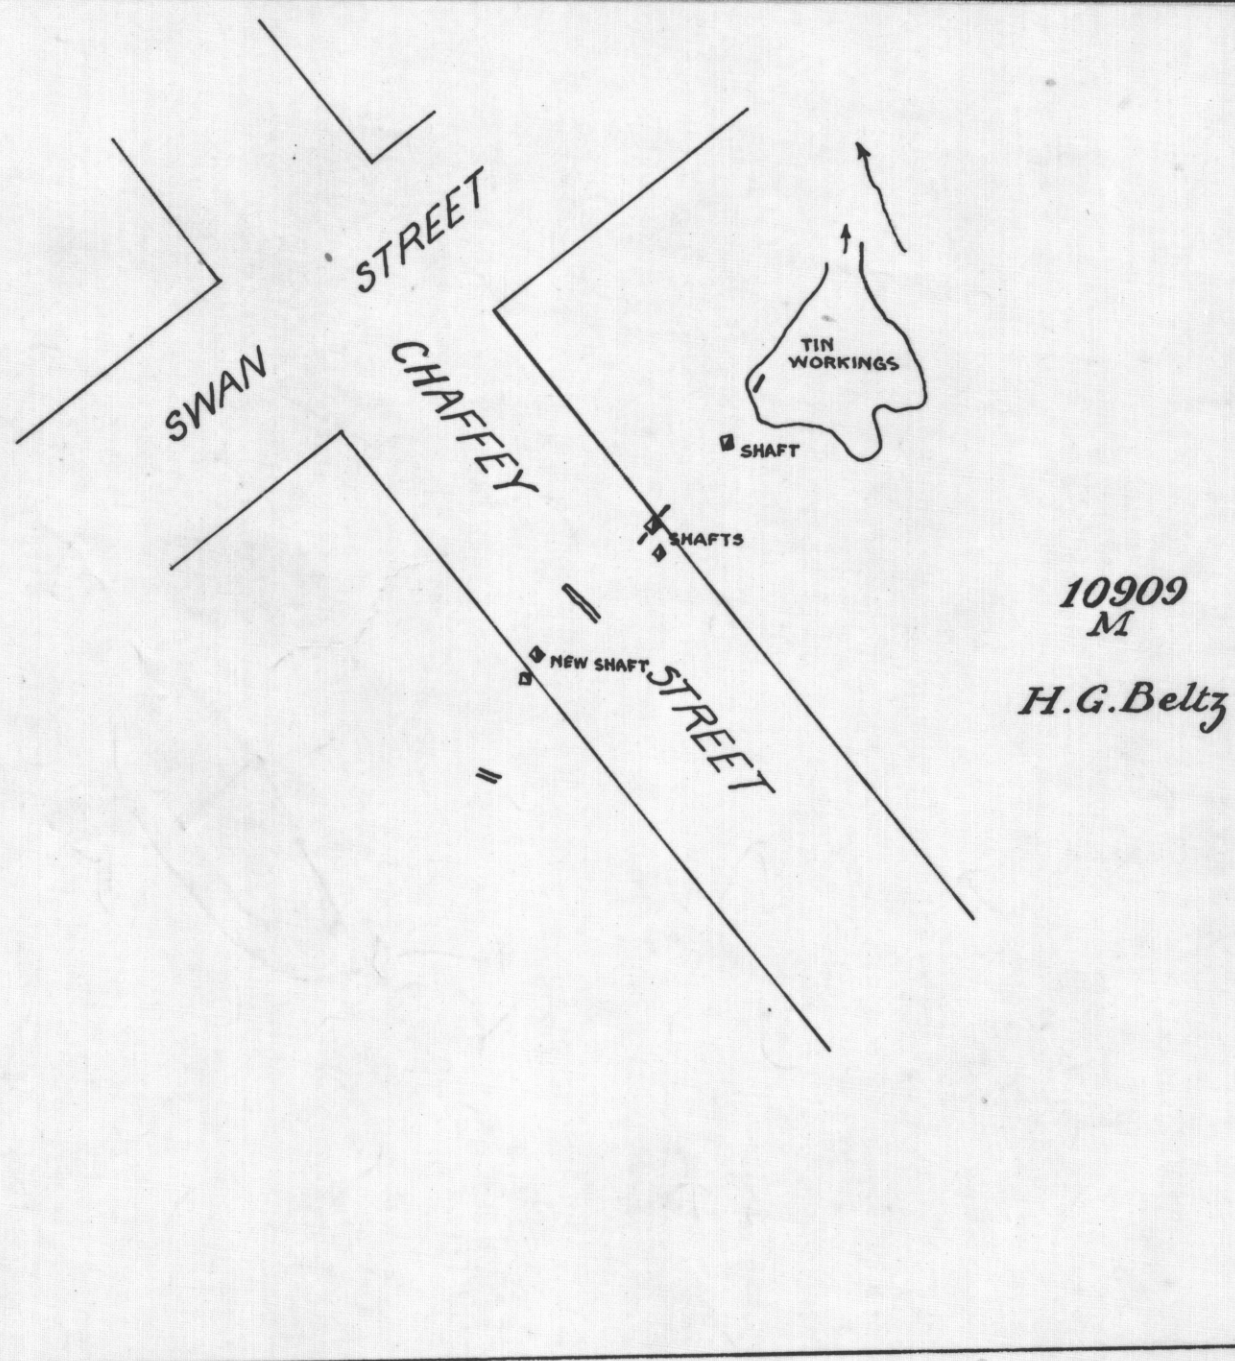

GLADSTONE GOLD WORKINGS

XII

GRAND FLANEUR MINE

Scale 1 inch = 20 links.

Scale 1 inch = 100 links

PORTLAND MINE

Scale 1 inch = 50 links

BLUE BELL AND PRINCE IMPERIAL MINES

Scale 1 inch = 200 links.

Scale 1 inch = 1 chain

POPE'S PROSPECT

Scale 1 inch = 1 chain

30. 3. 0
W. G. Groves
Per.

pp. 31/ye
Government Geologist.
23-3-55.