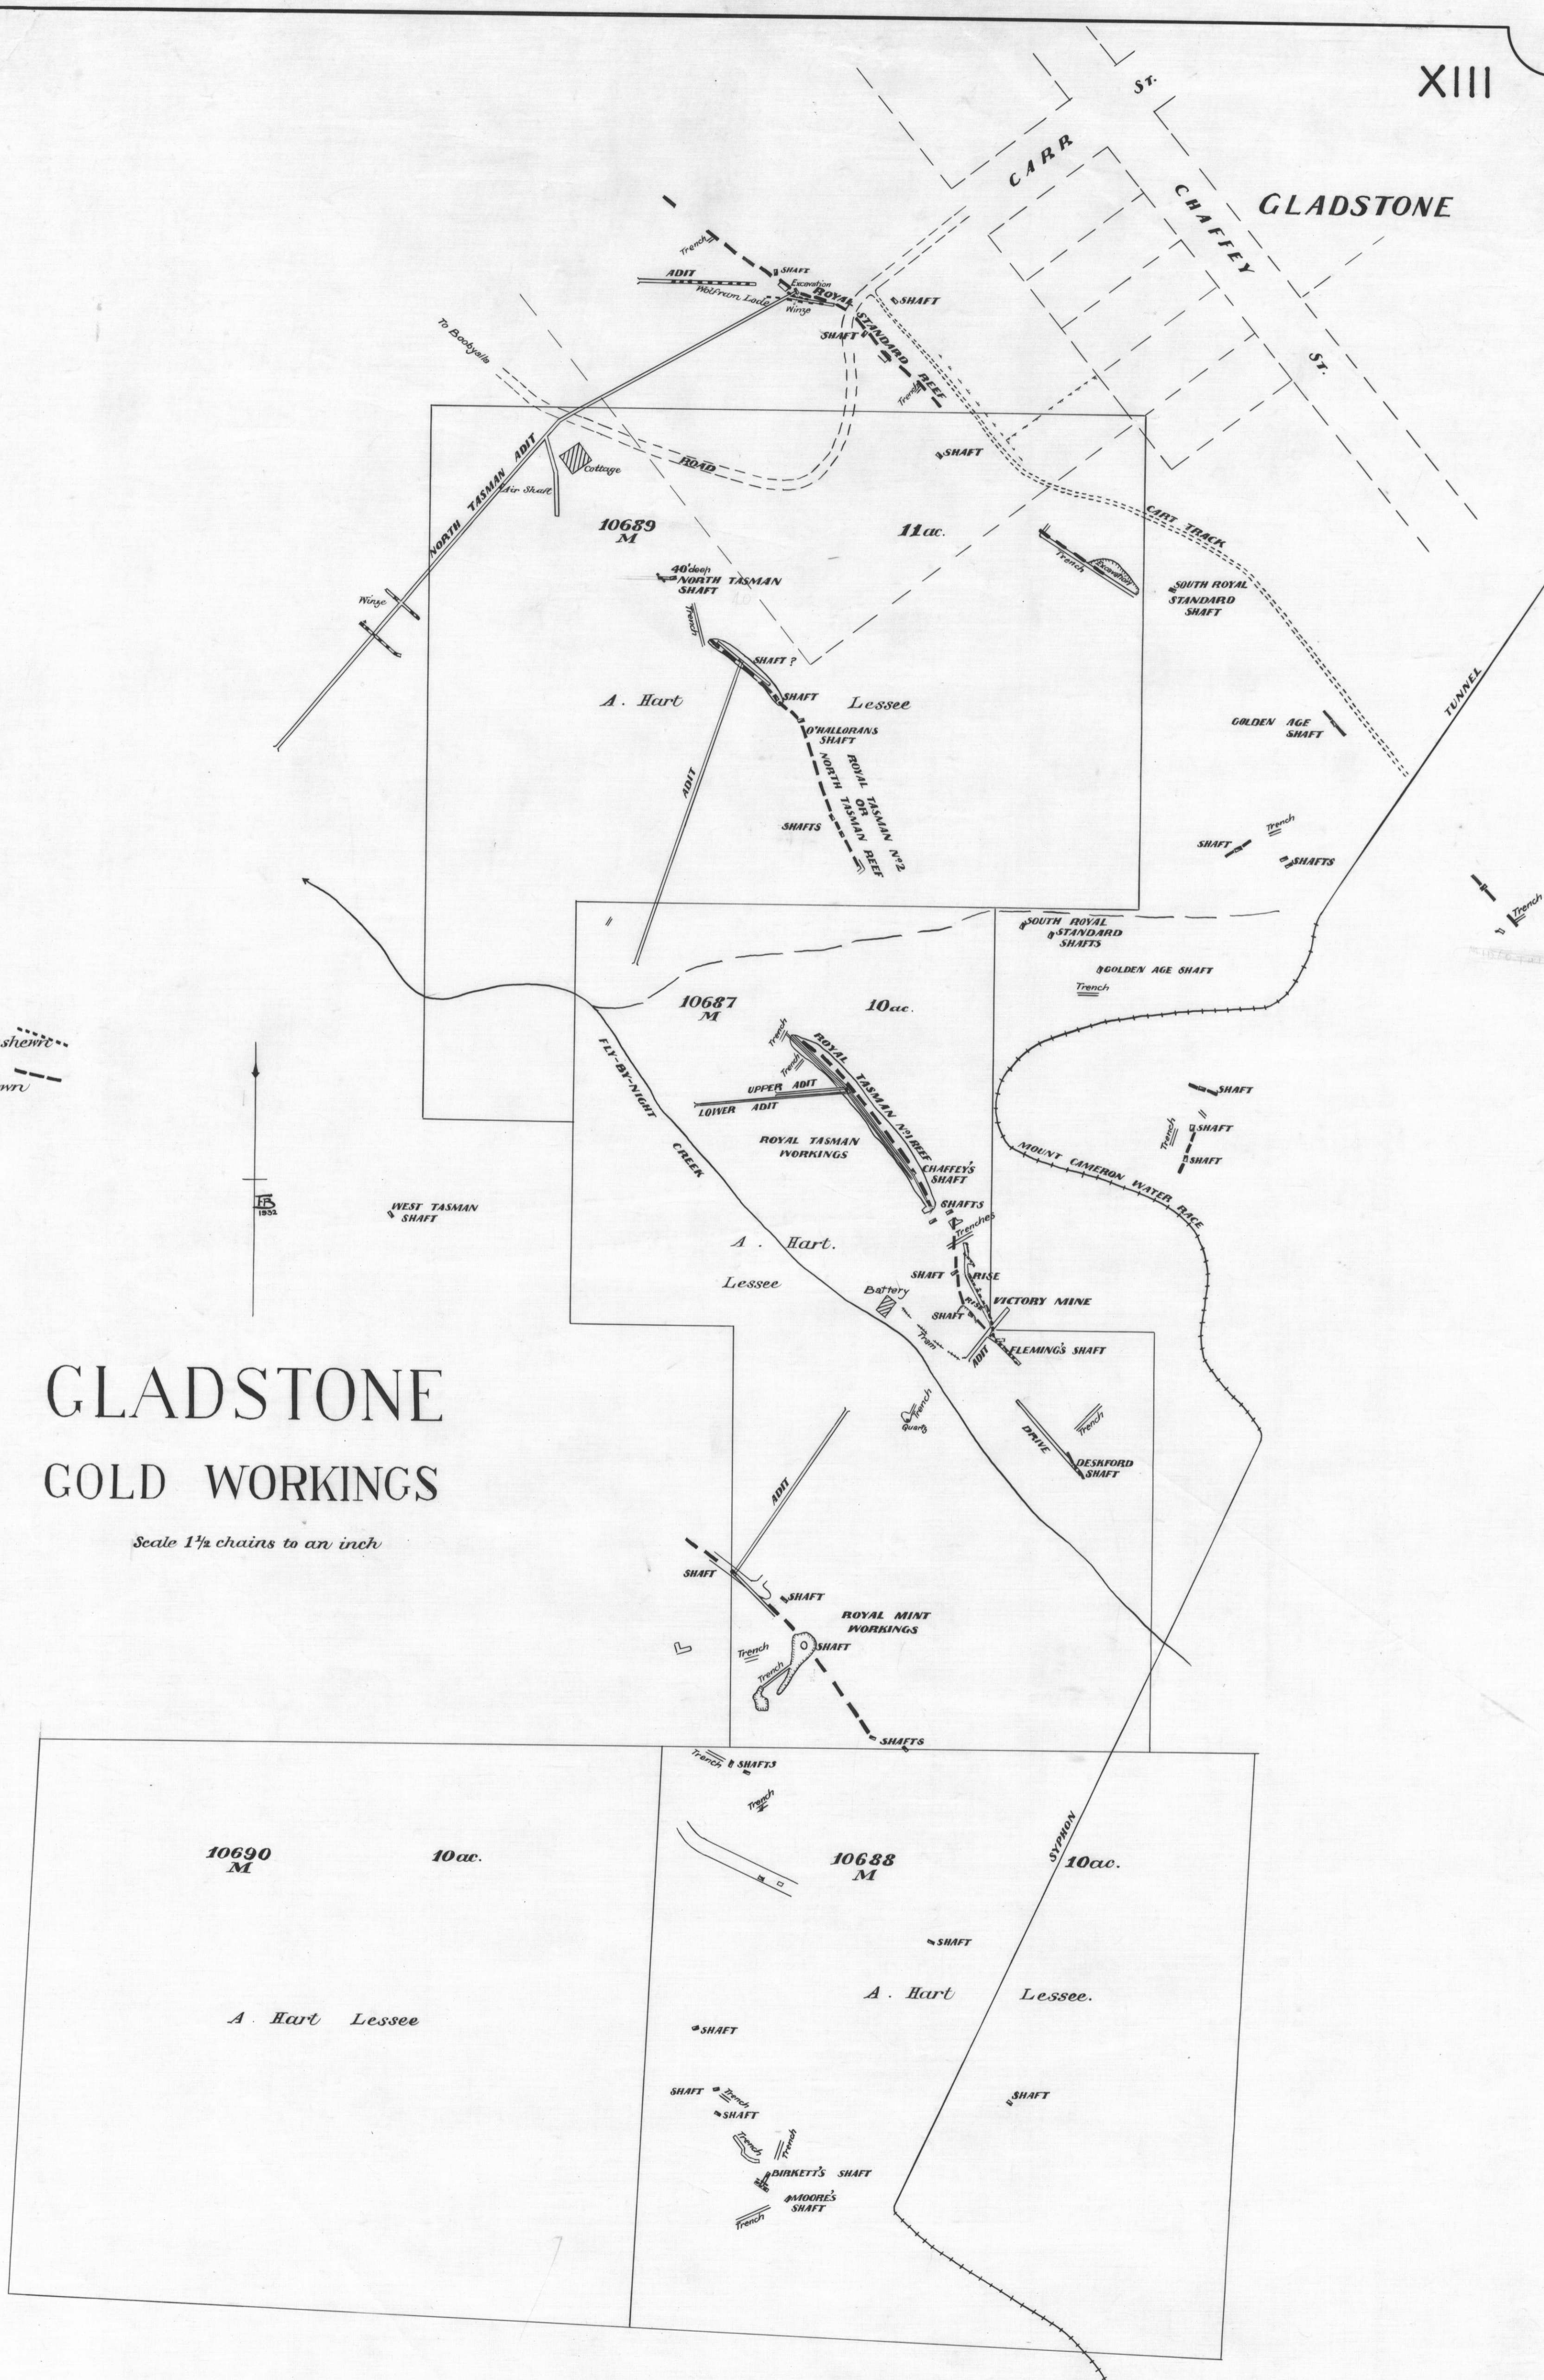

624B/25

5 cm

XIII

GLADSTONE

CARR ST.

CHAFFEY ST.

GLADSTONE GOLD WORKINGS

Scale 1 1/2 chains to an inch