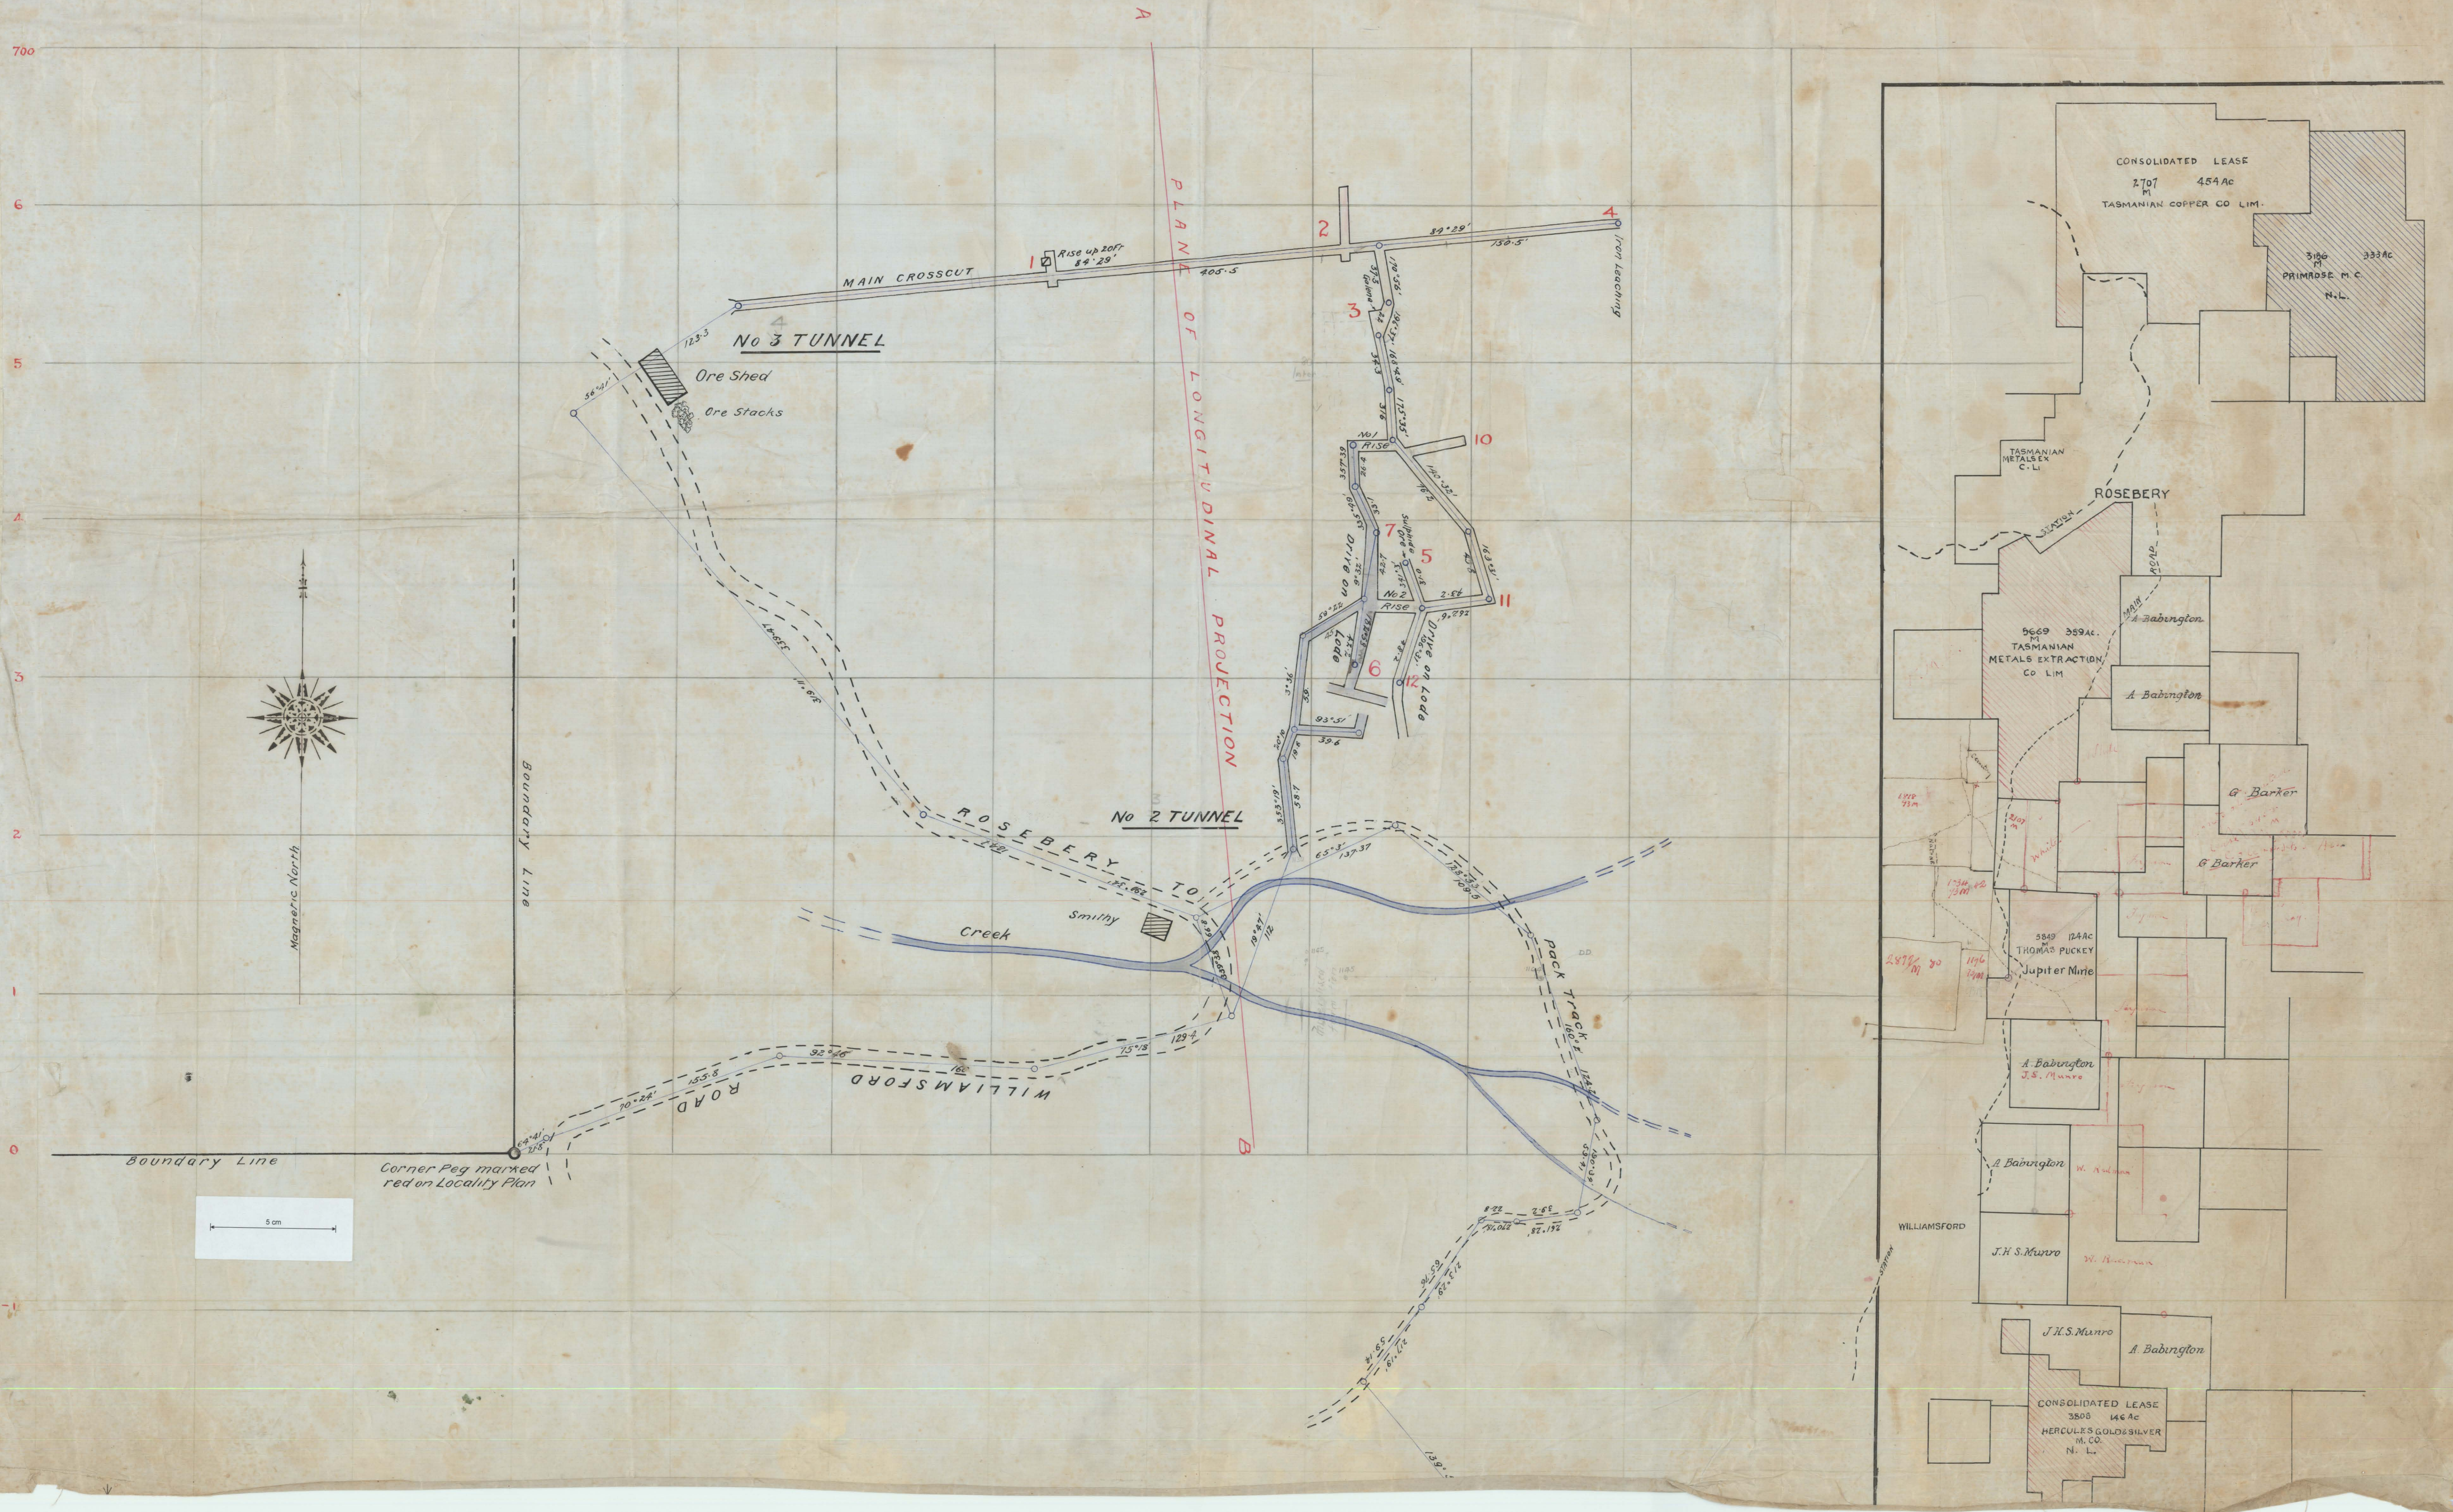

THE JUPITER MINE

— 40 Feet to 1 Inch —

Lined

JUPITER P.B. 2a

SURVEY PLAN

1:480