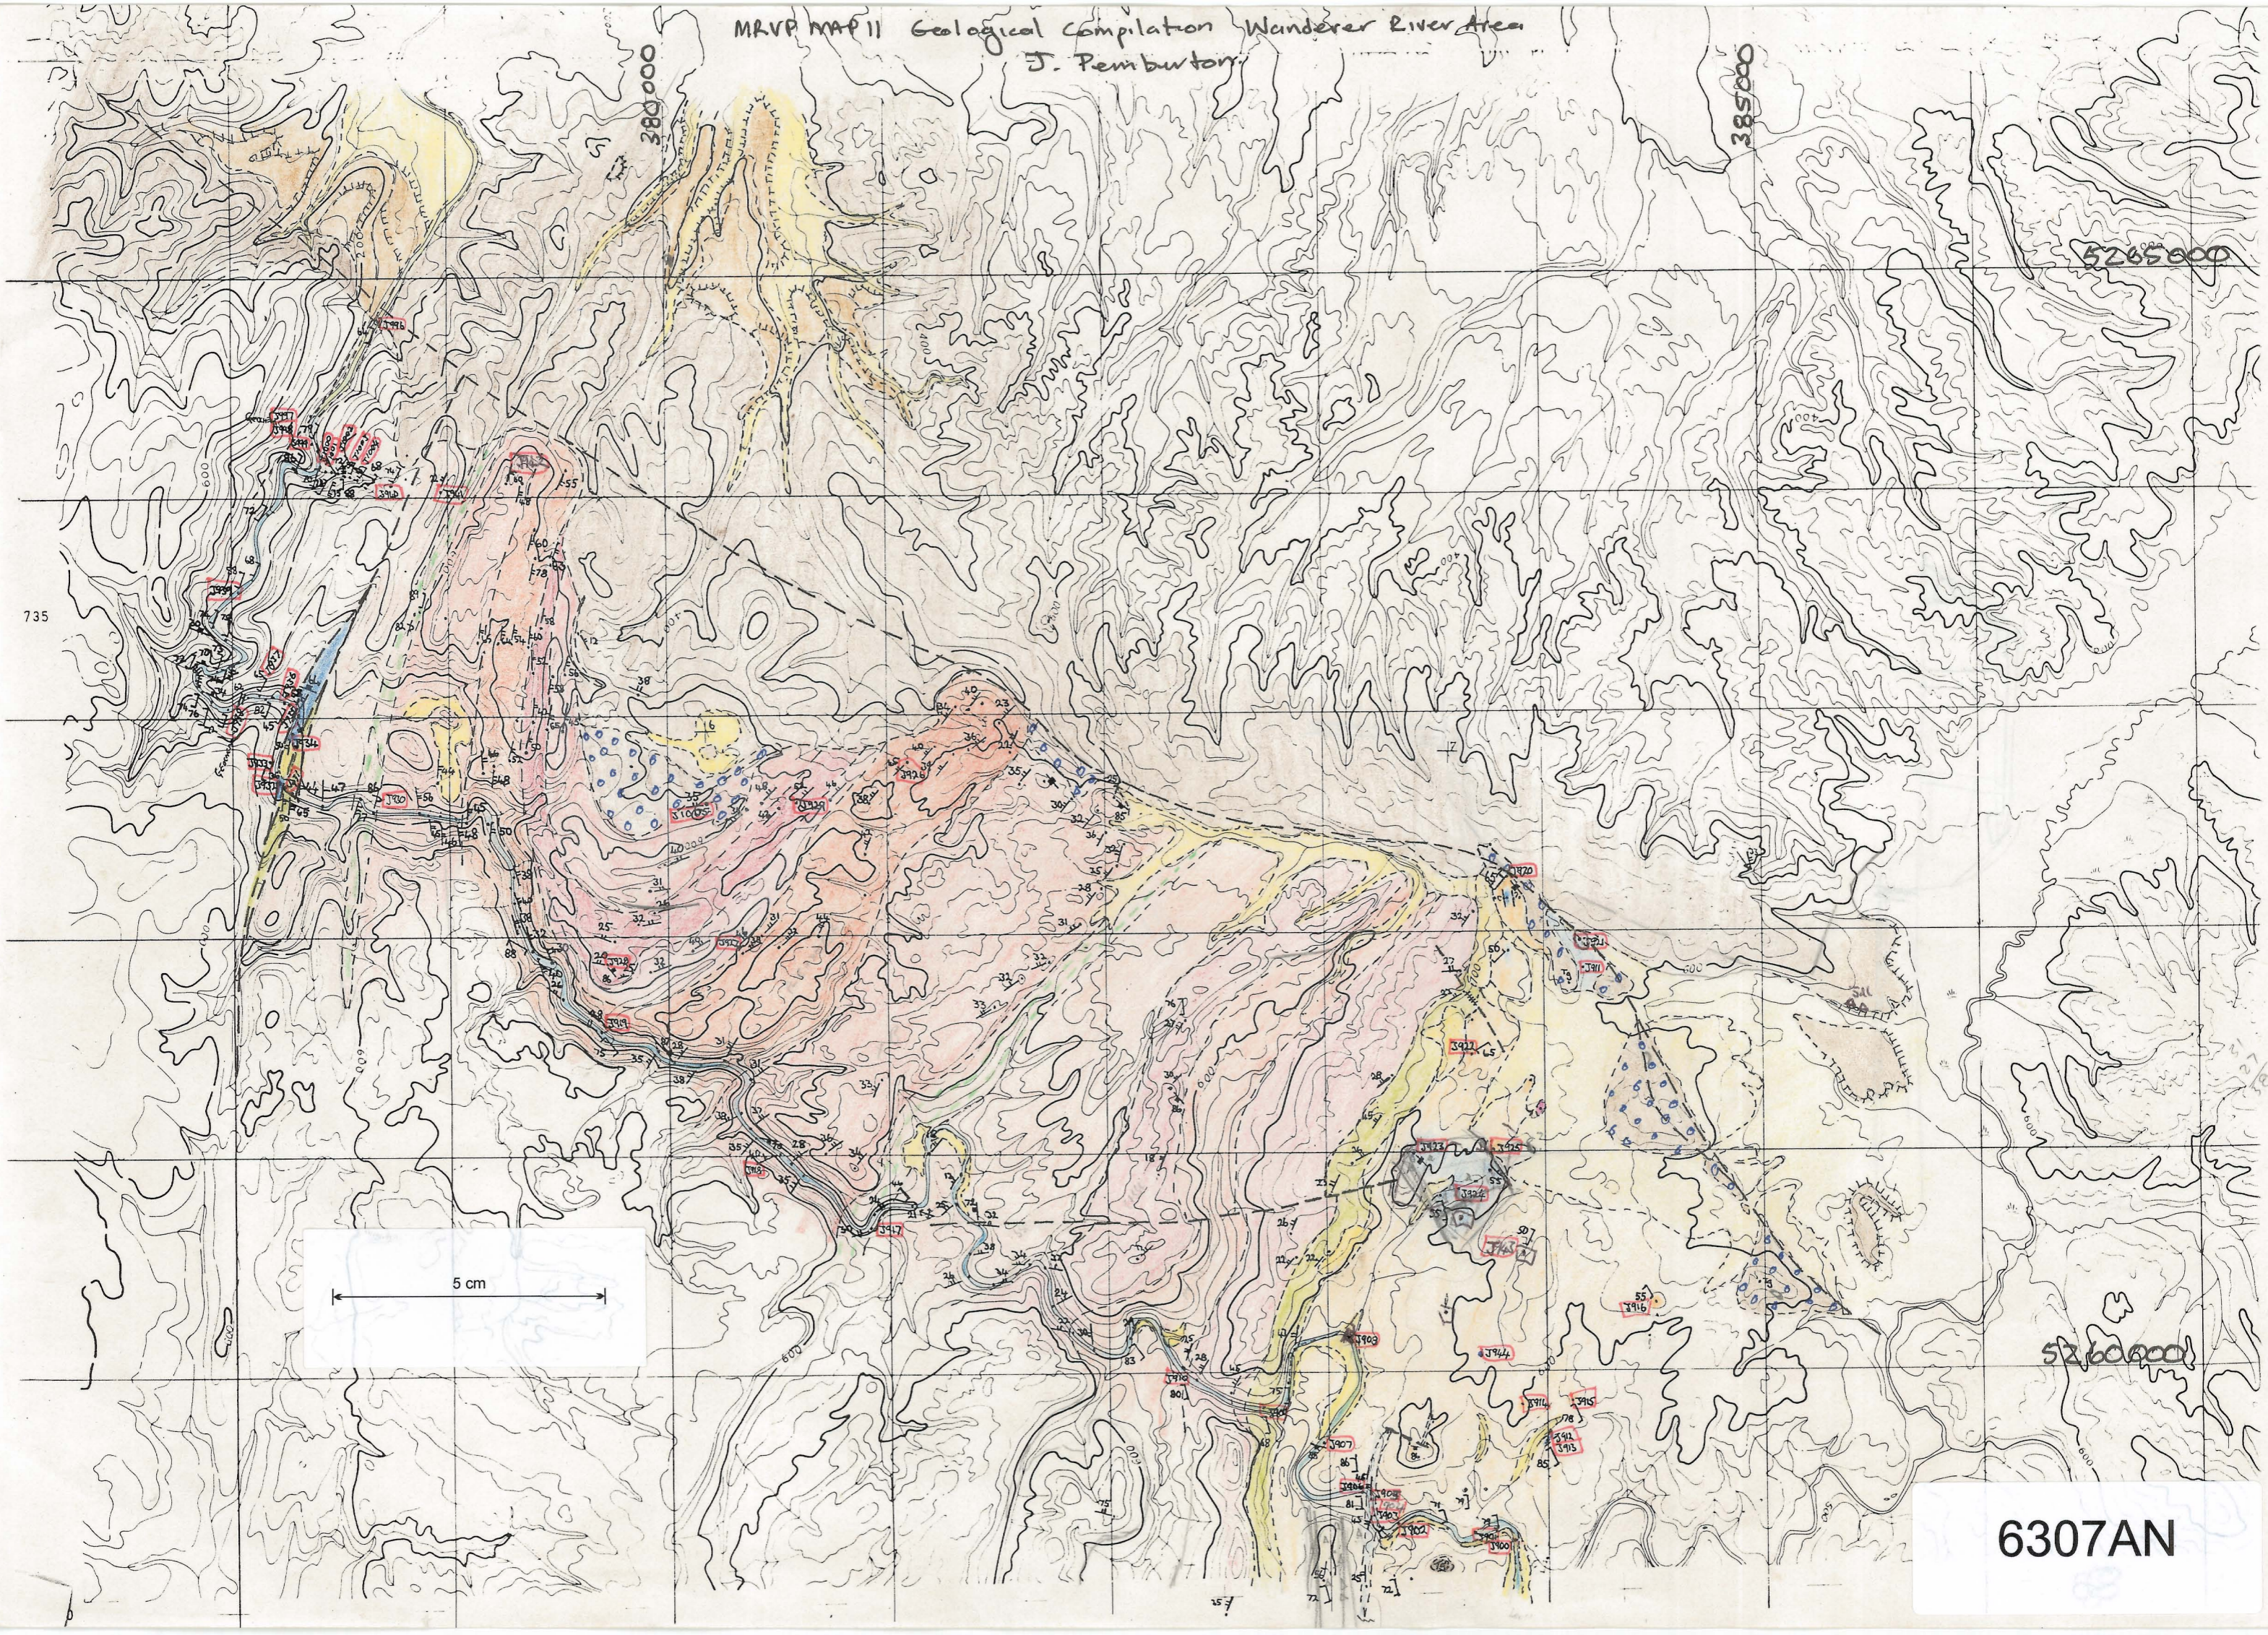

MAVP MAP 11 Geological Compilation Wanderer River Area
J. Pemberton

5 cm

6307AN