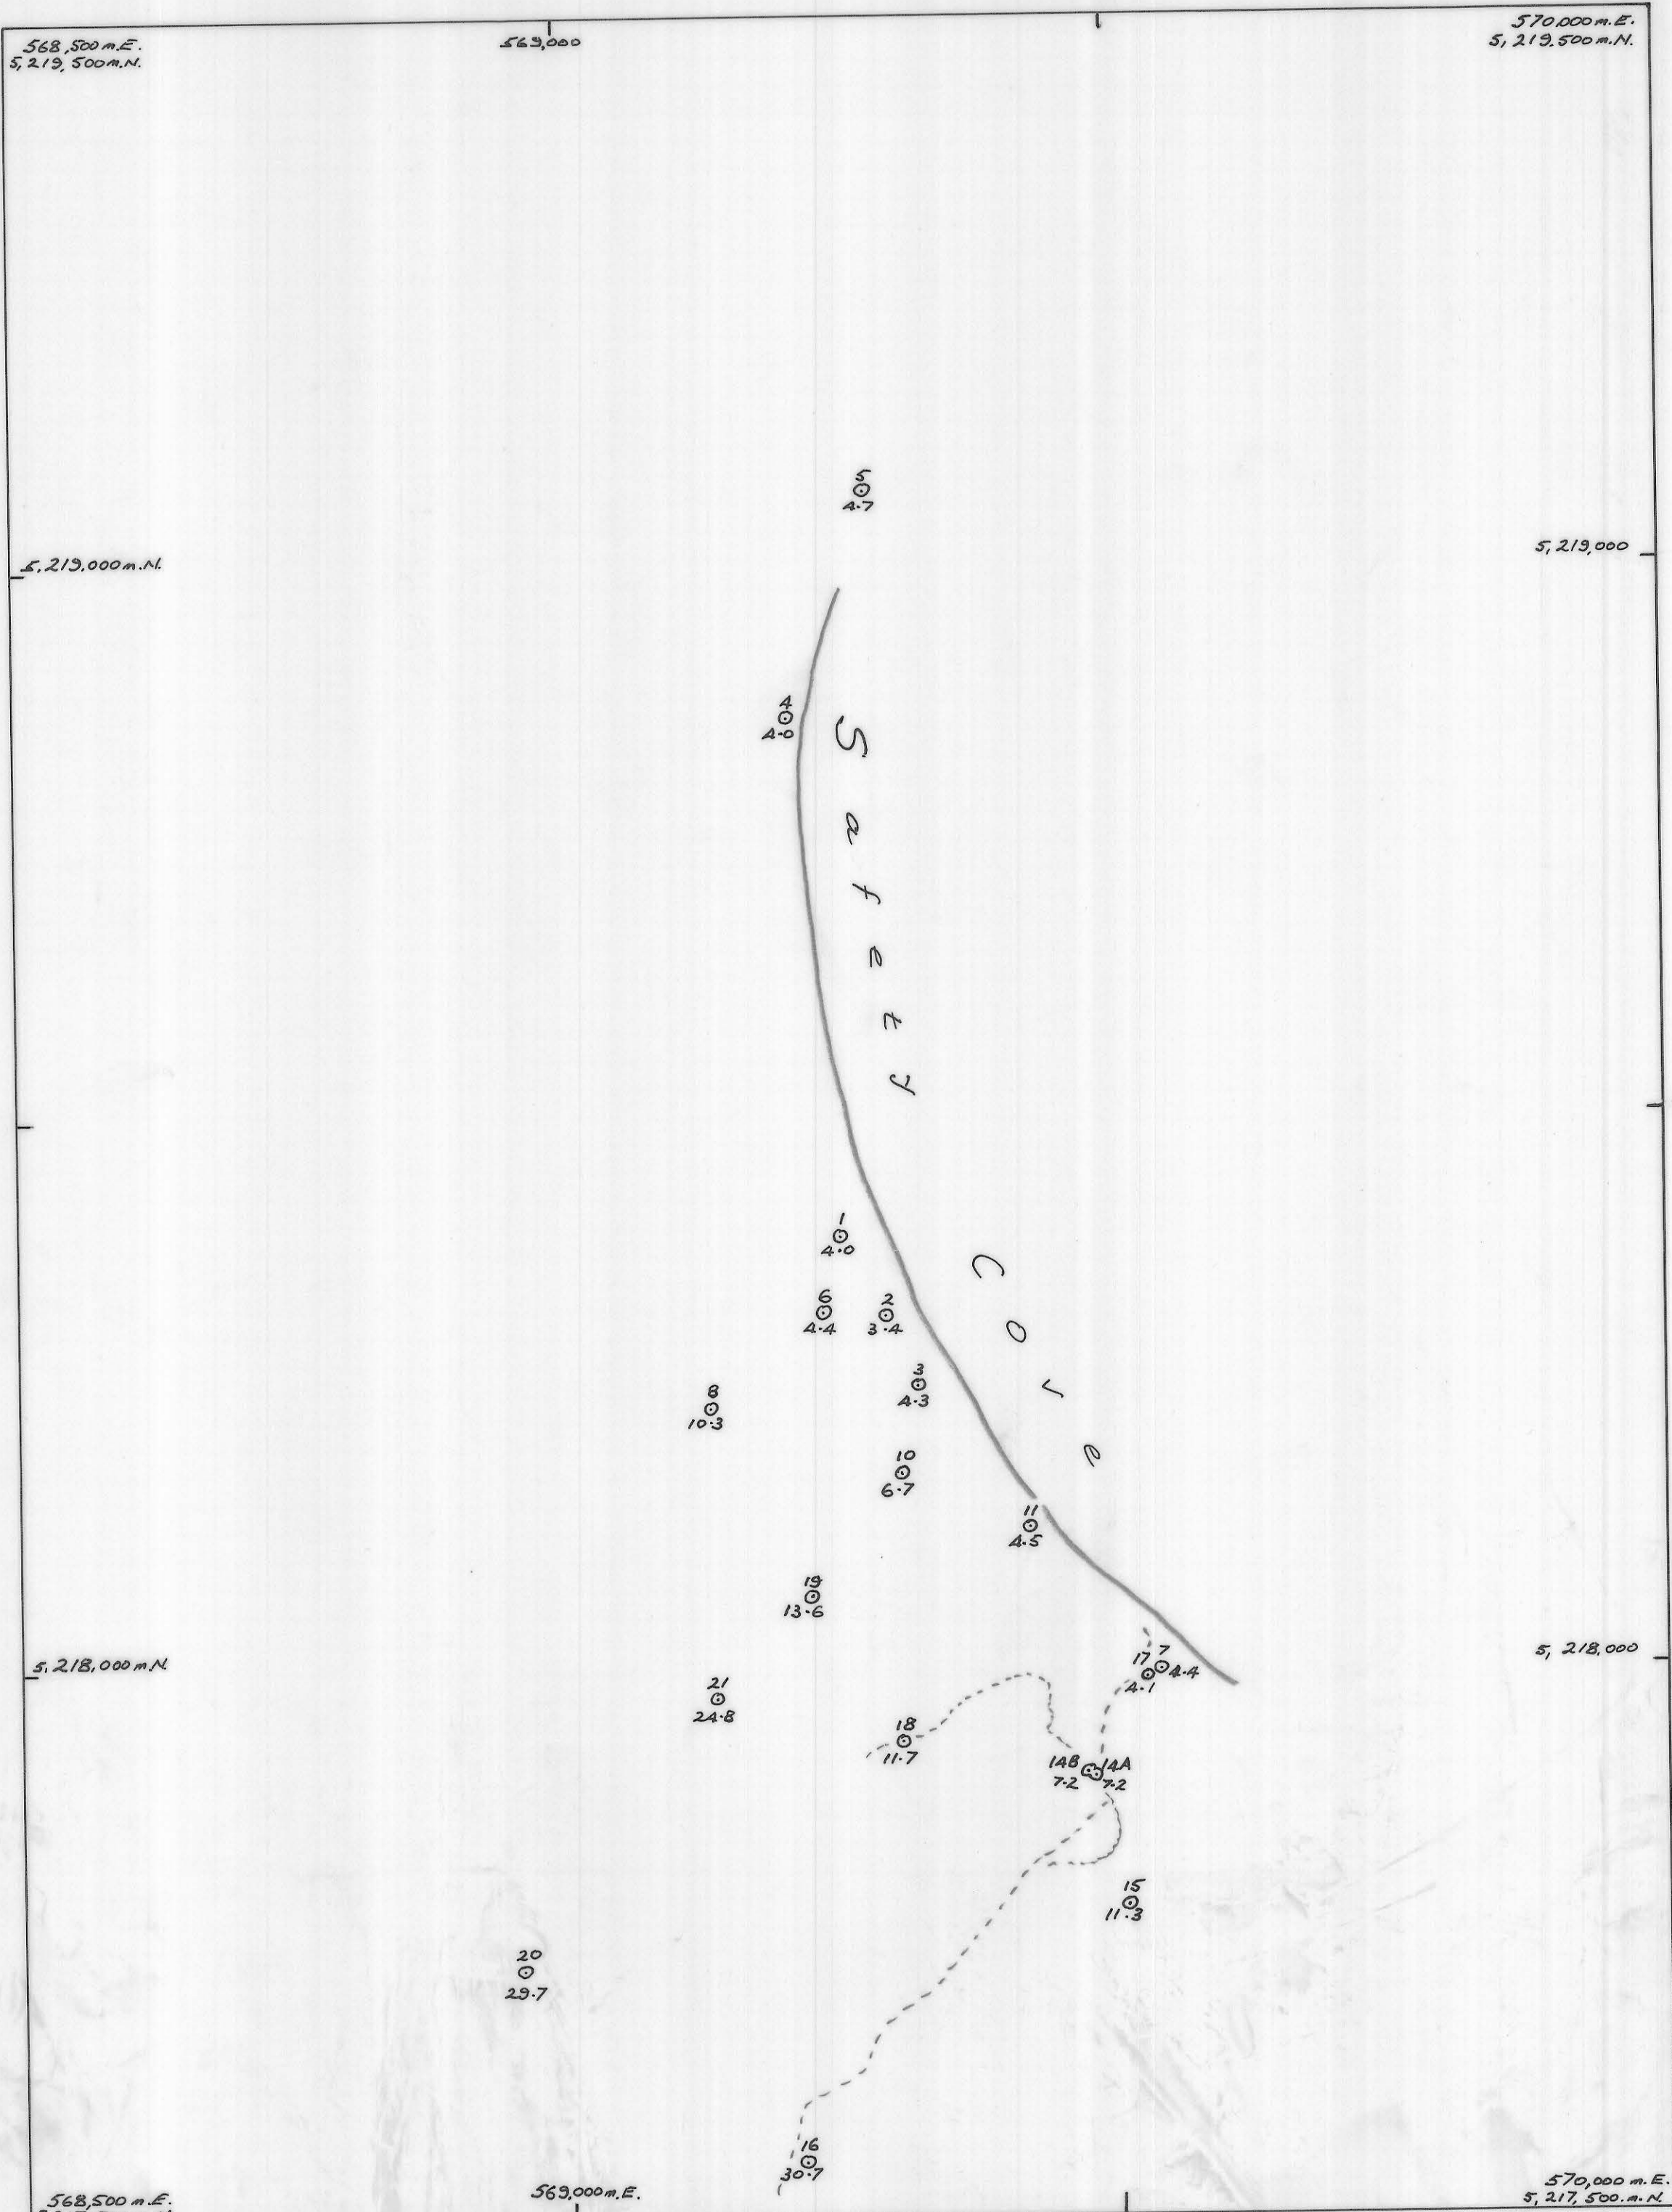

S. 131
AUG. 1988

6332

MINES DEPT.
S.131

SAFETY COVE BOREHOLES - PORT ARTHUR
Scale 1:5000
AUGUST 1988

6332