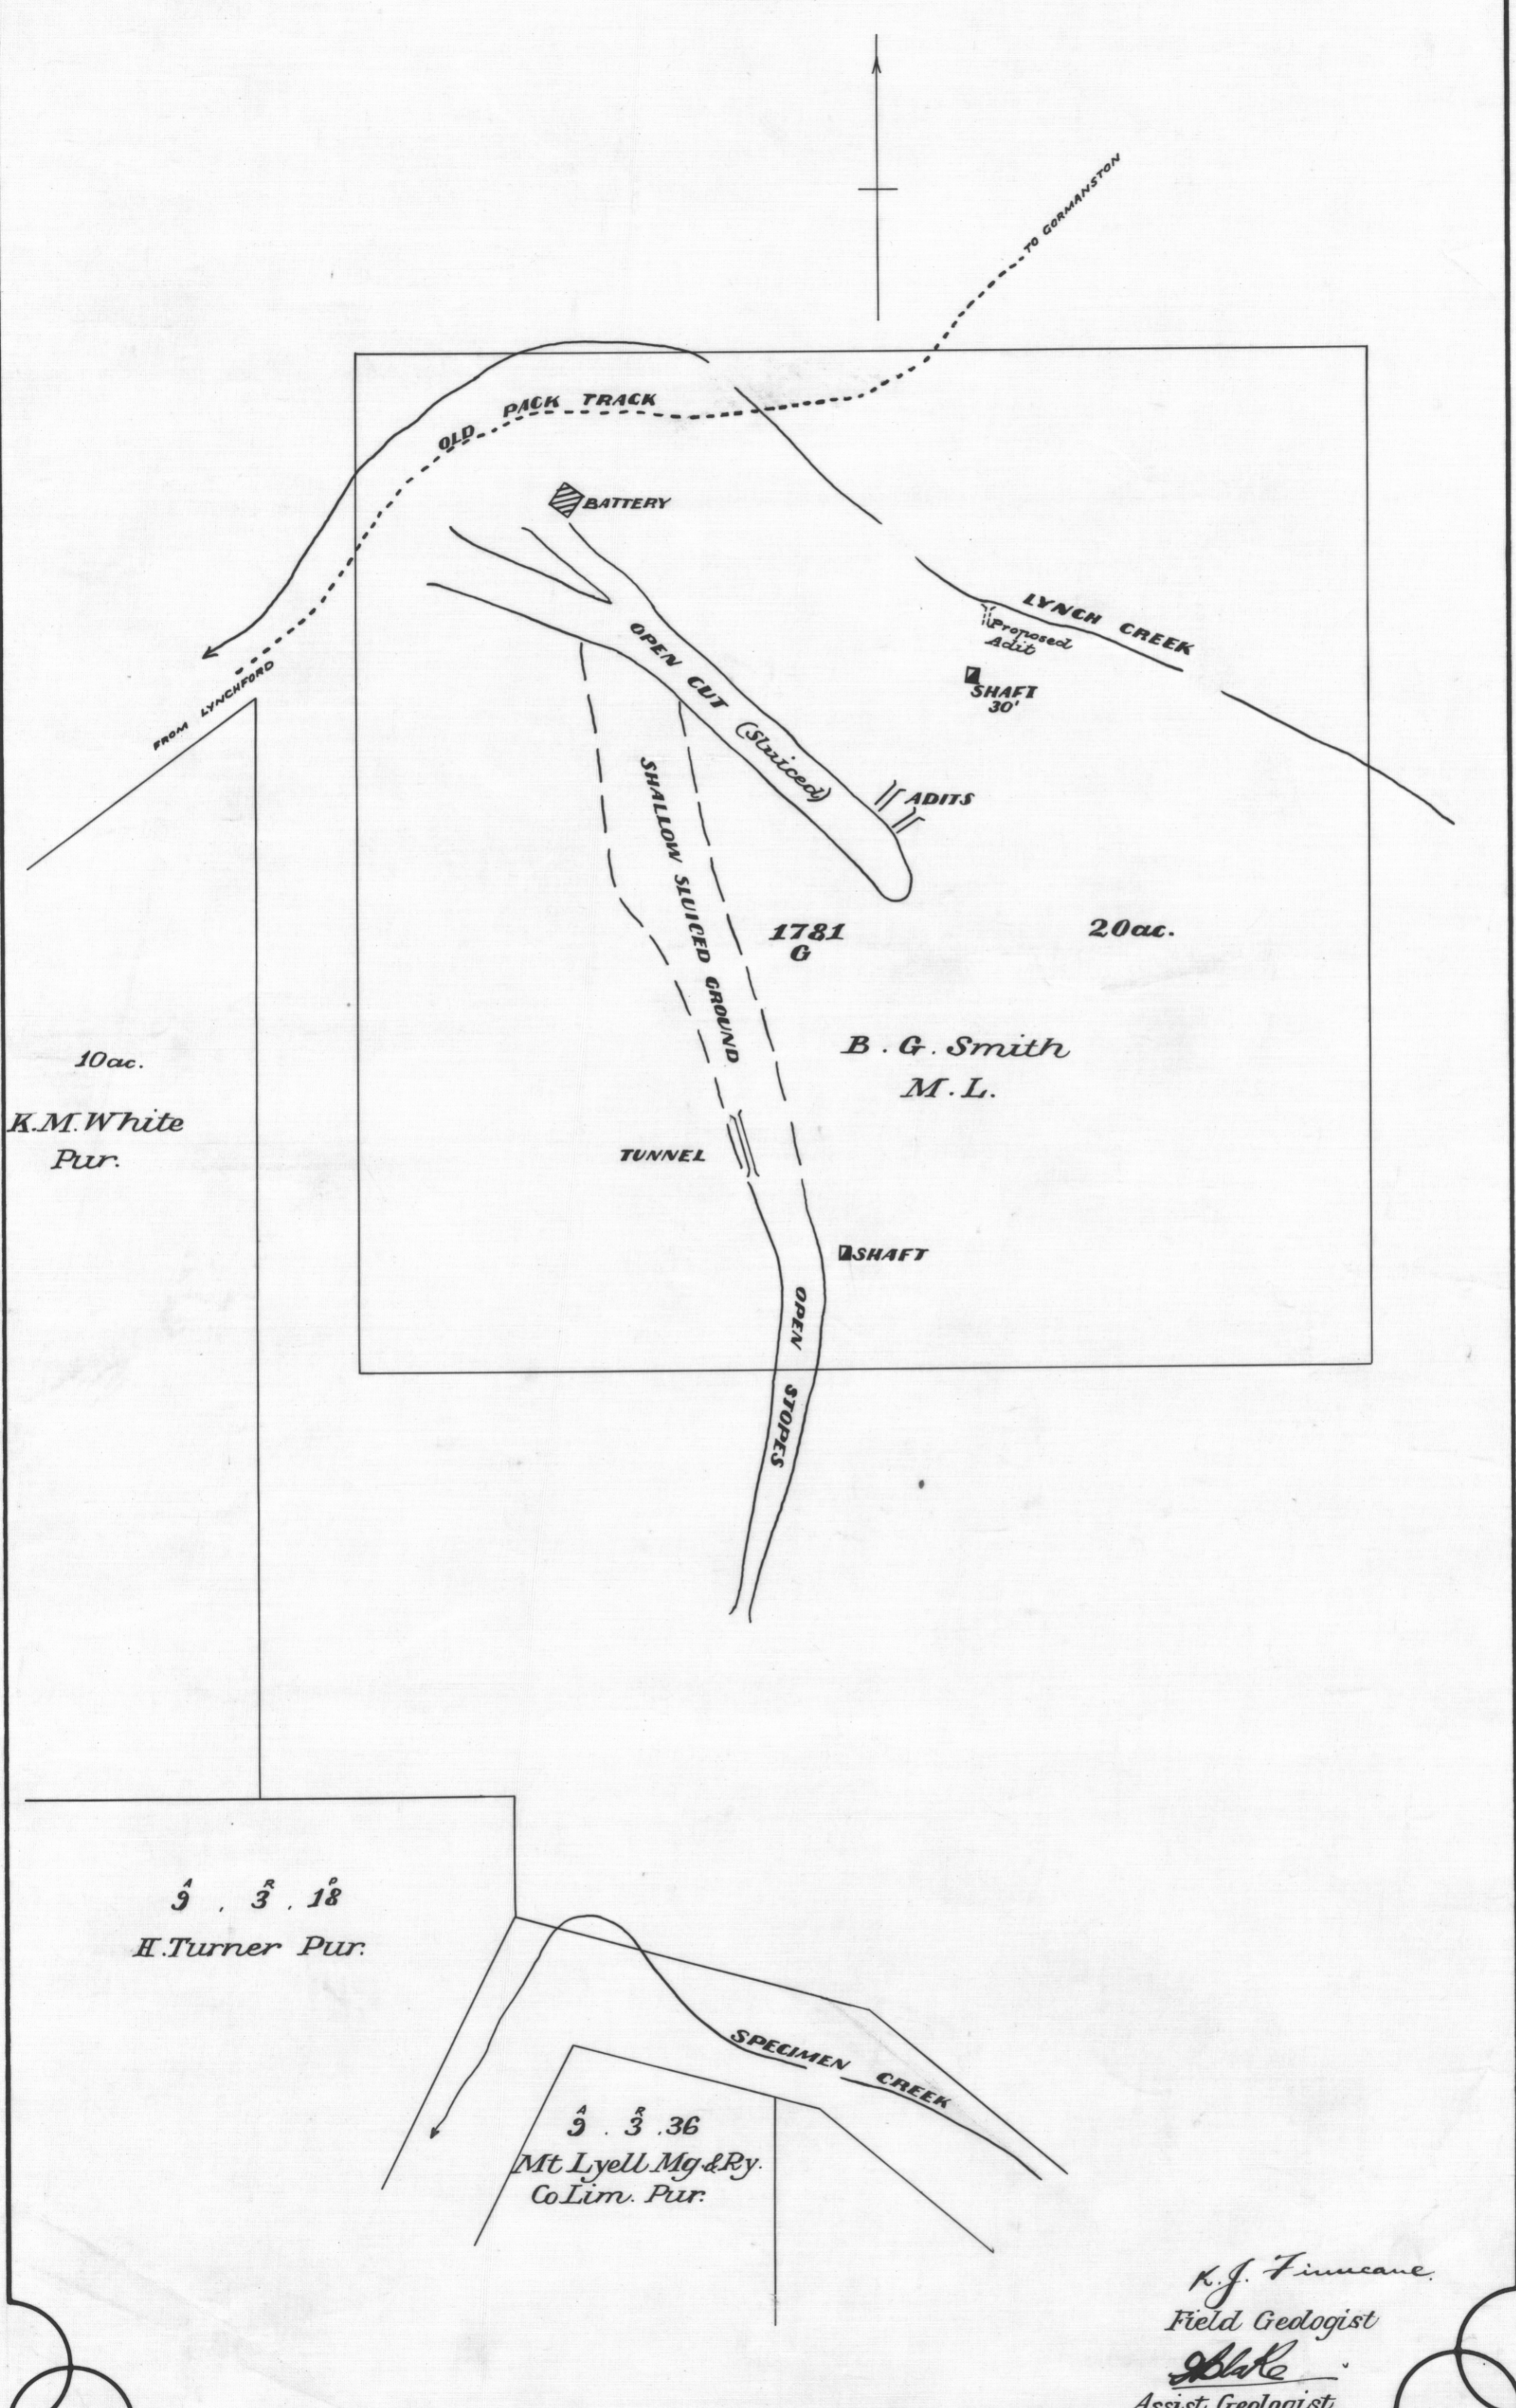

638
58

KING RIVER MINE

Scale 2 chains = 1 inch.

5 cm

638

295

K. J. Finnane,
Field Geologist
[Signature]
Assist. Geologist

Dec 1932