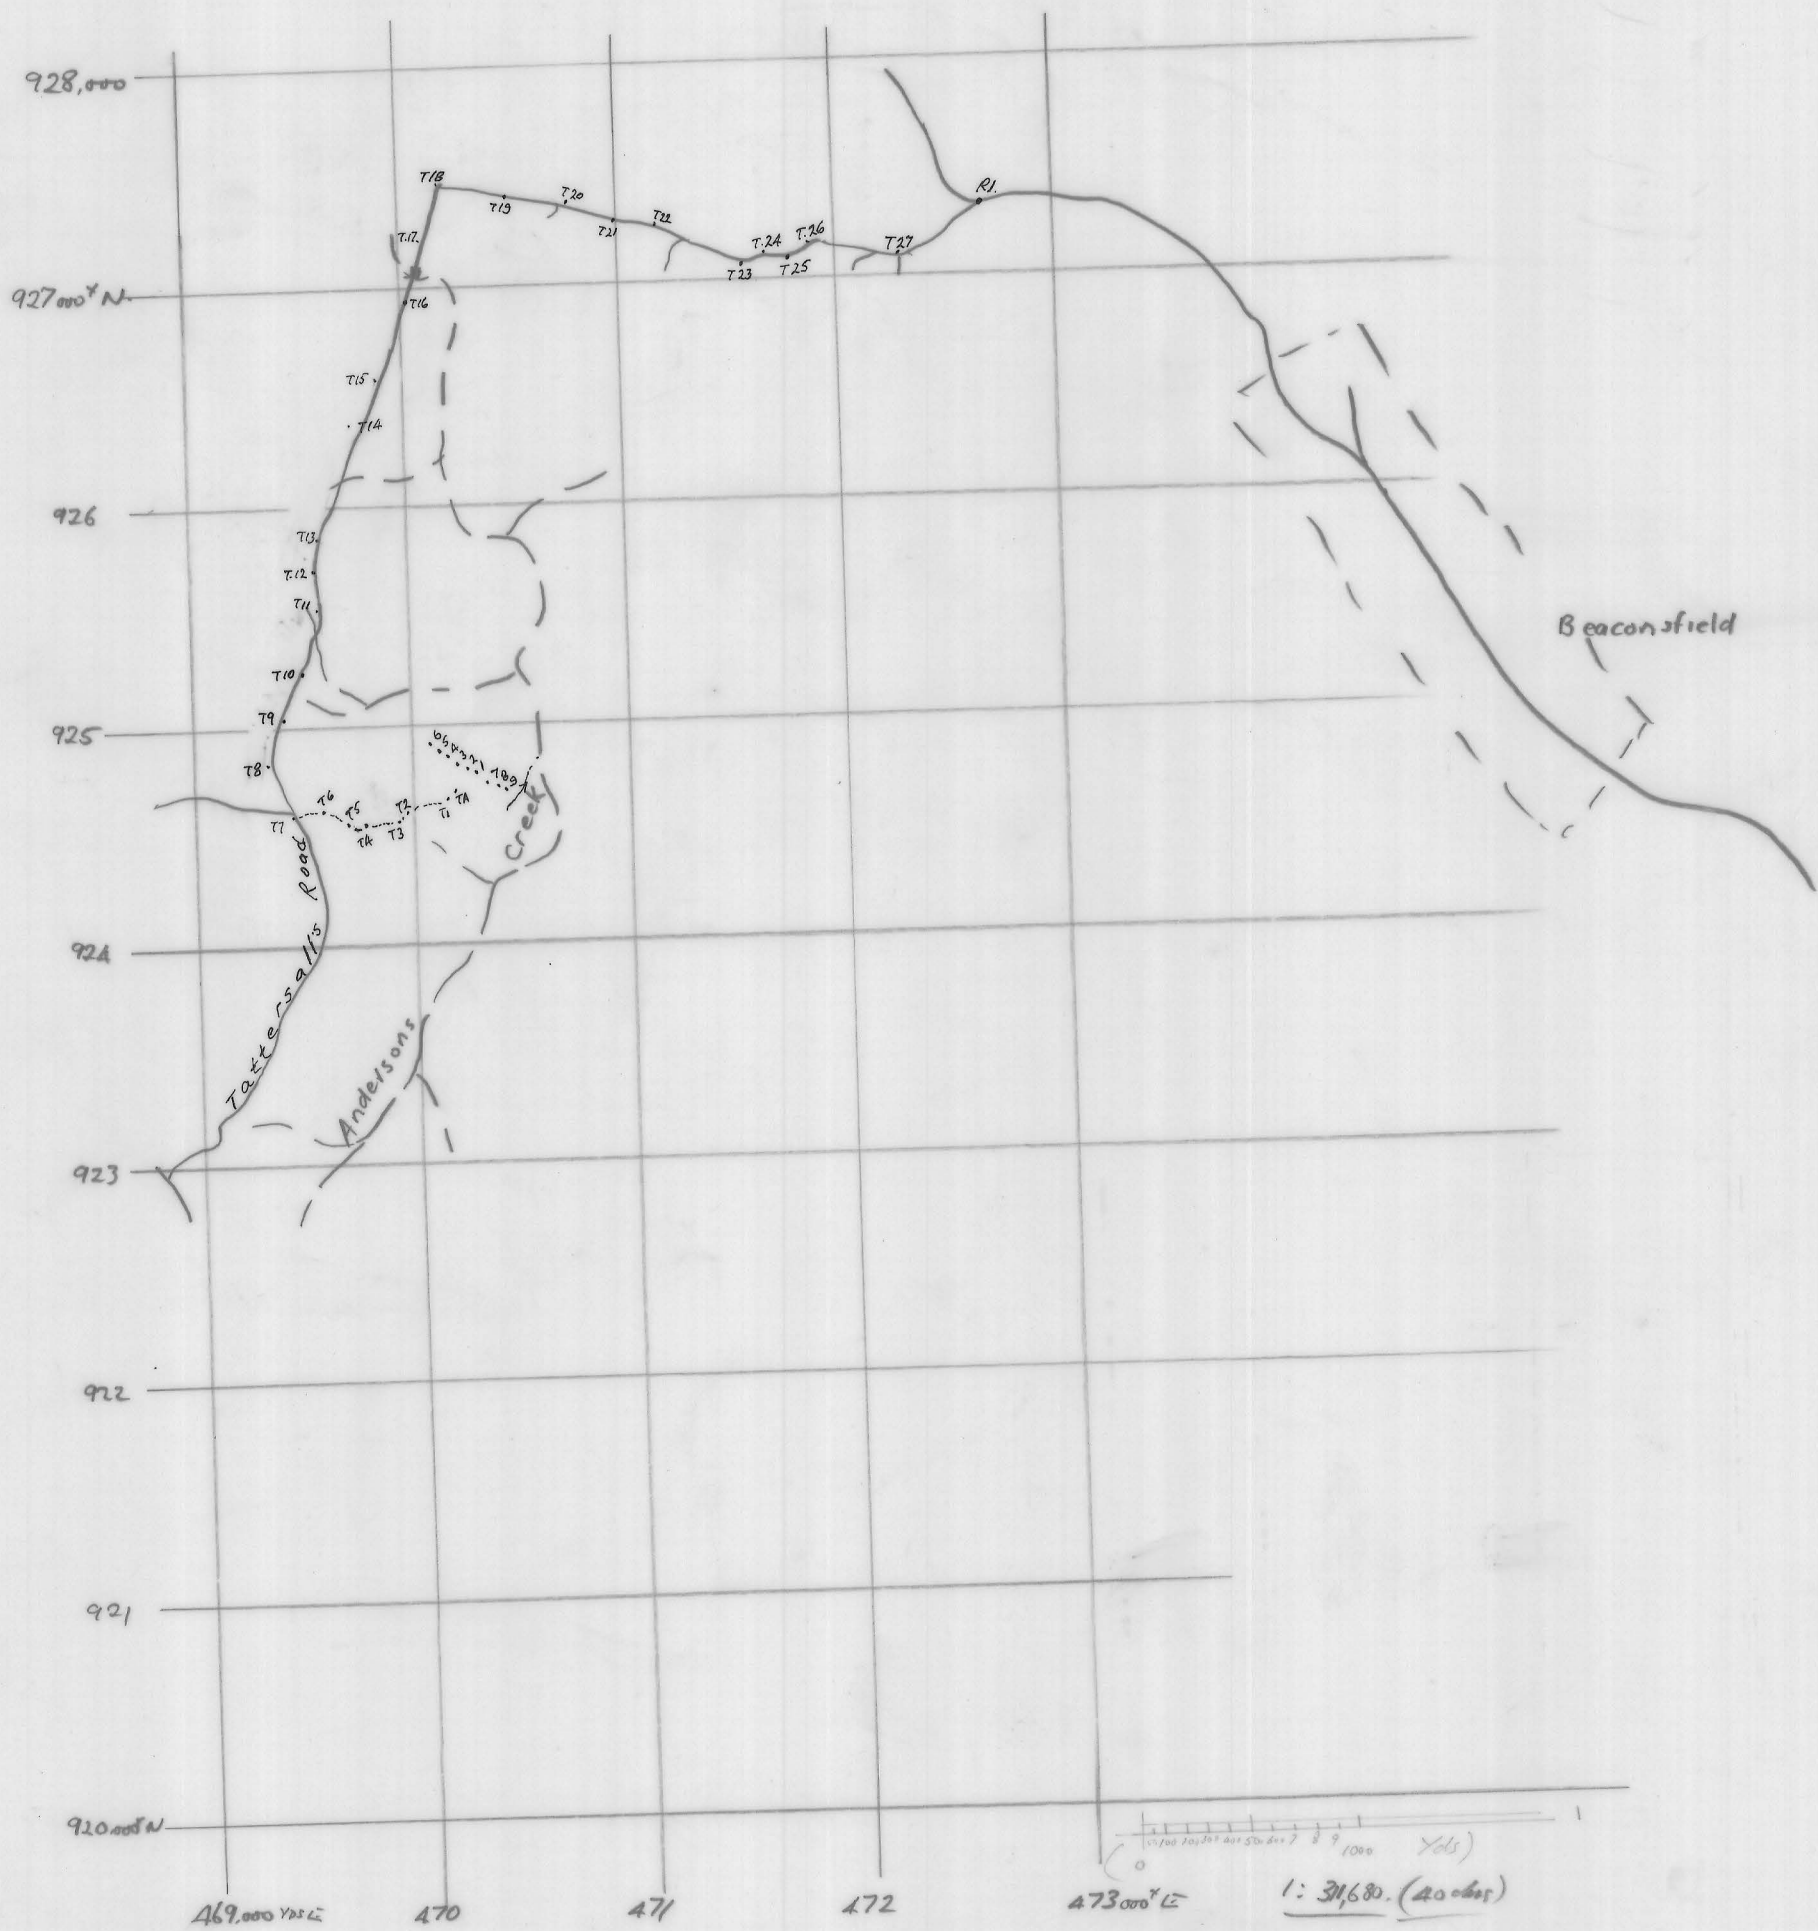

1981.  
S.G.I.B.

6389

6389

NORTHERN CHROMITE  
Scale 1:31684 (4000ft)  
MAY 1981

5 cm