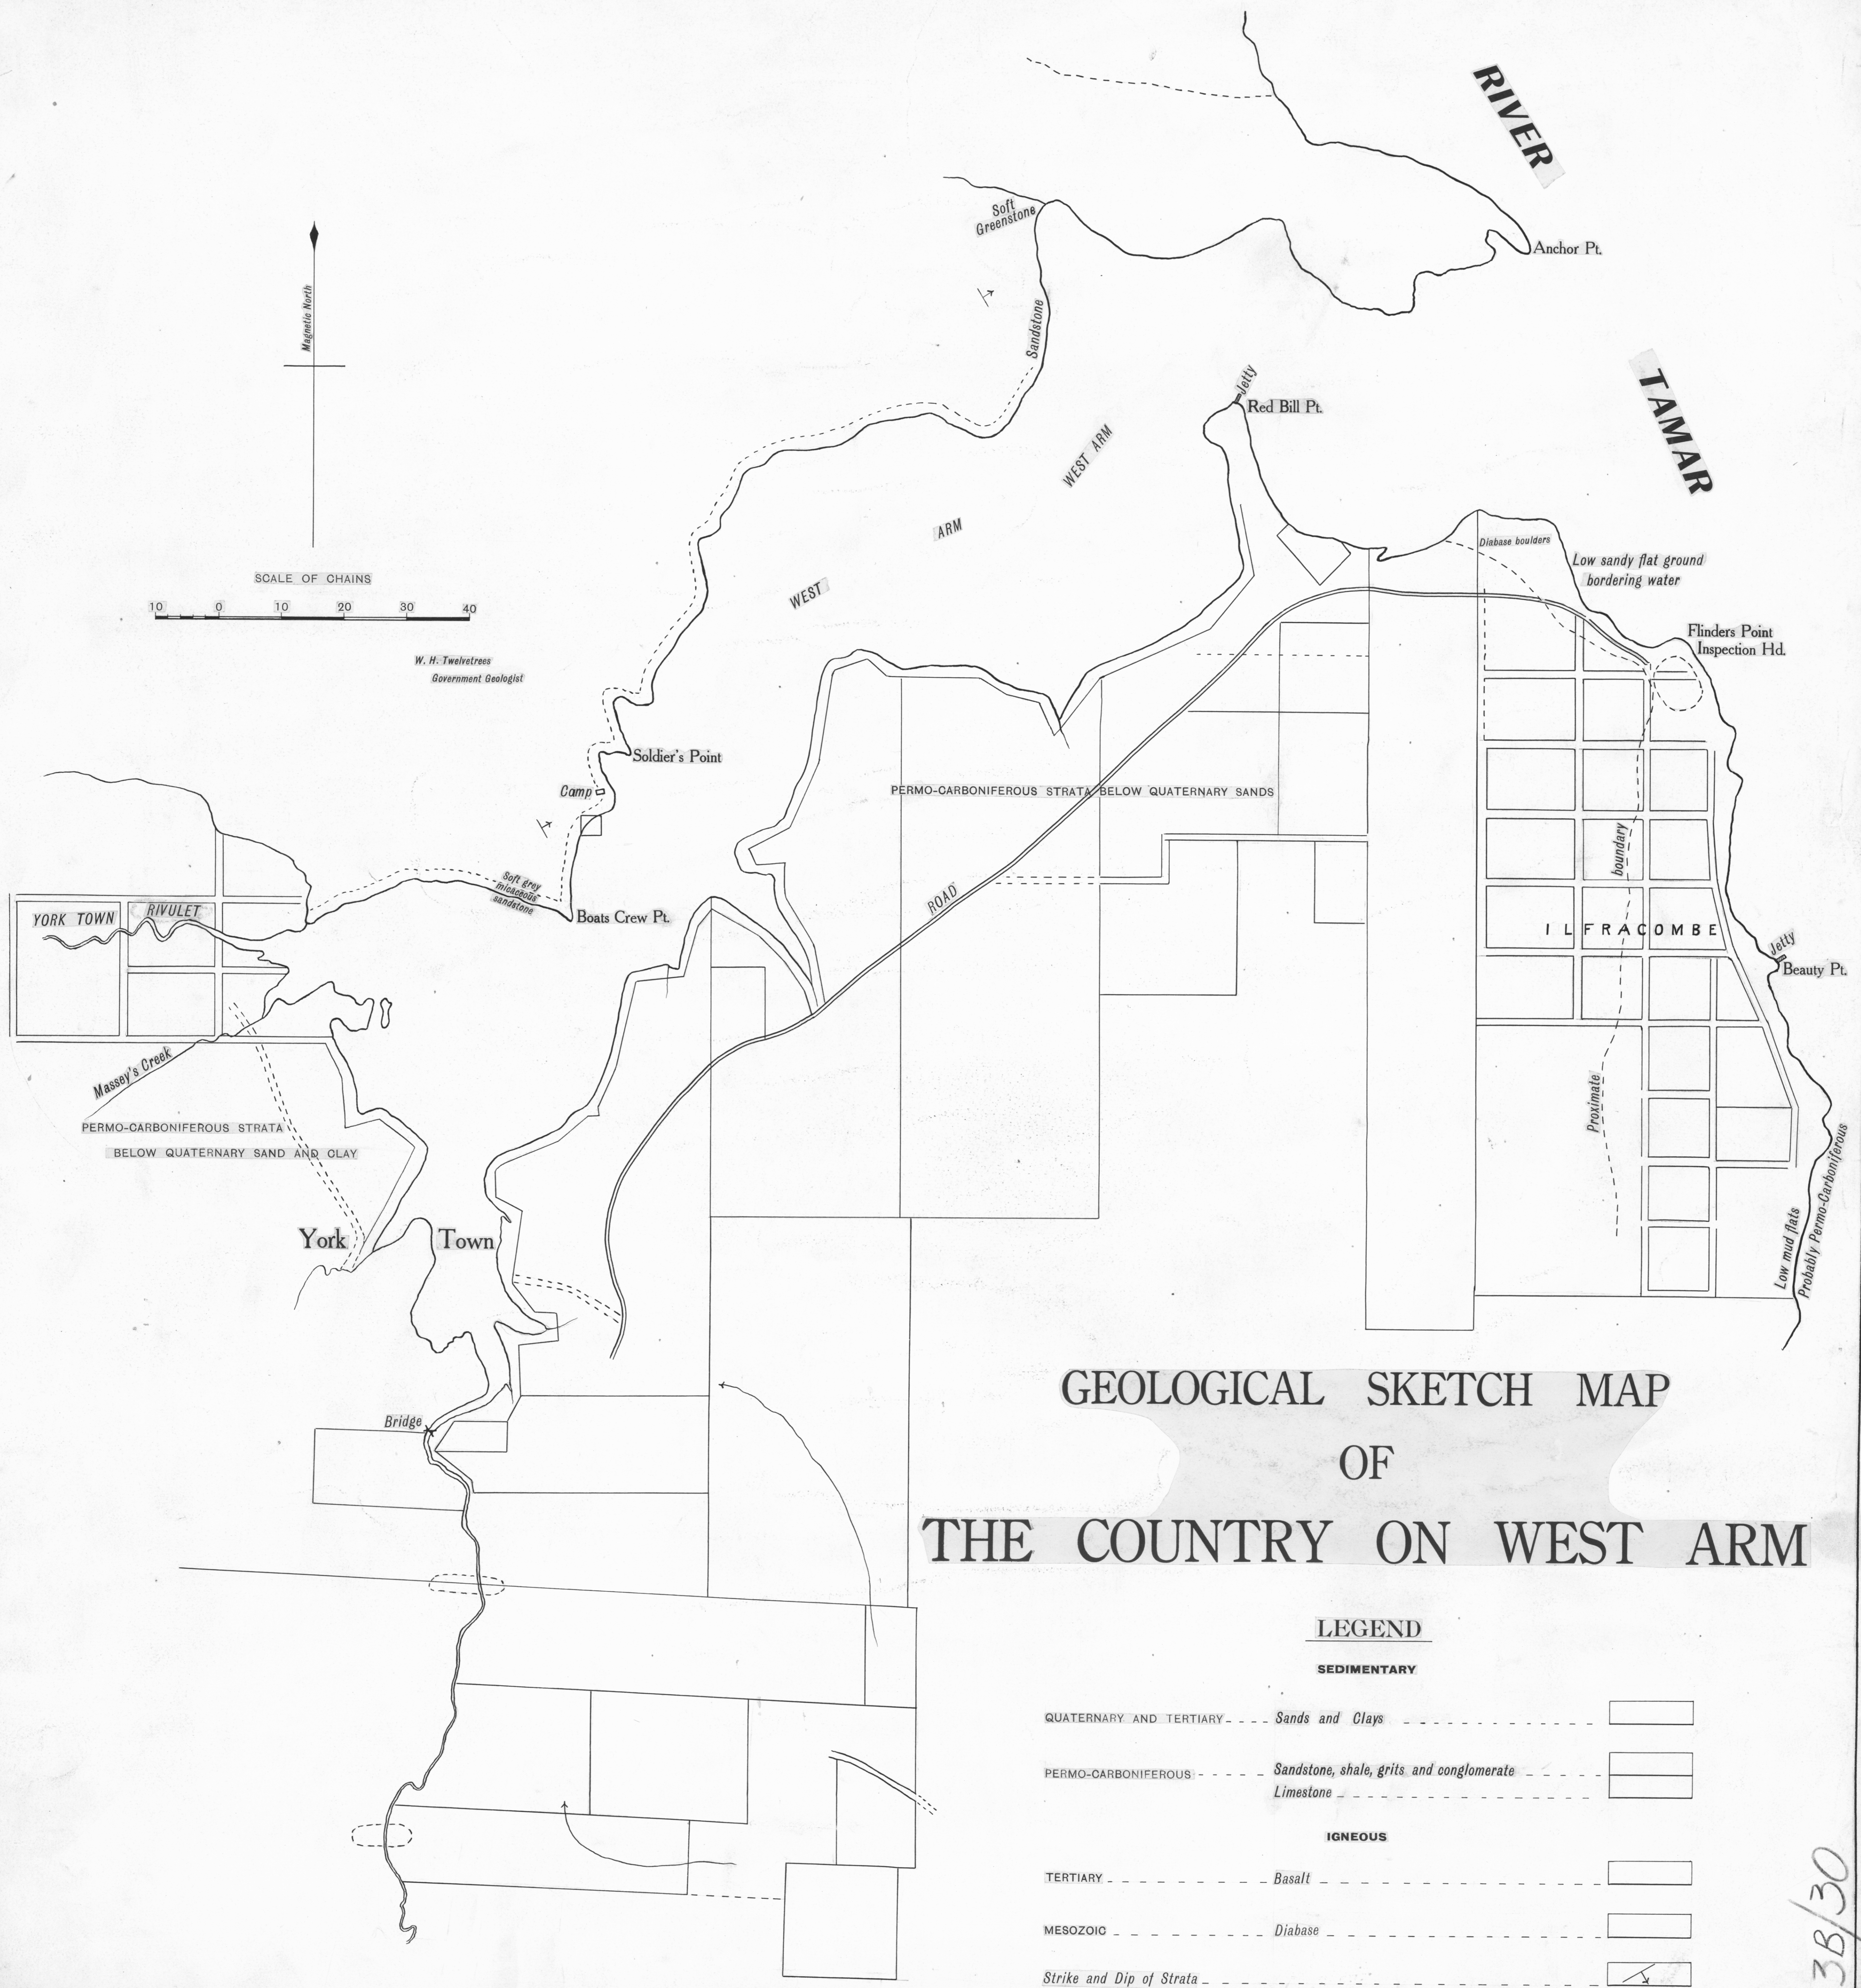

5 cm

Magnetic North

SCALE OF CHAINS
10 0 10 20 30 40

W. H. Twelvetrees
Government Geologist

GEOLOGICAL SKETCH MAP OF THE COUNTRY ON WEST ARM

LEGEND

SEDIMENTARY	
QUATERNARY AND TERTIARY - - - - -	Sands and Clays □
PERMO-CARBONIFEROUS - - - - -	Sandstone, shale, grits and conglomerate □
	Limestone □
IGNEOUS	
TERTIARY - - - - -	Basalt □
MESOZOIC - - - - -	Diabase □
Strike and Dip of Strata - - - - -	↘ □