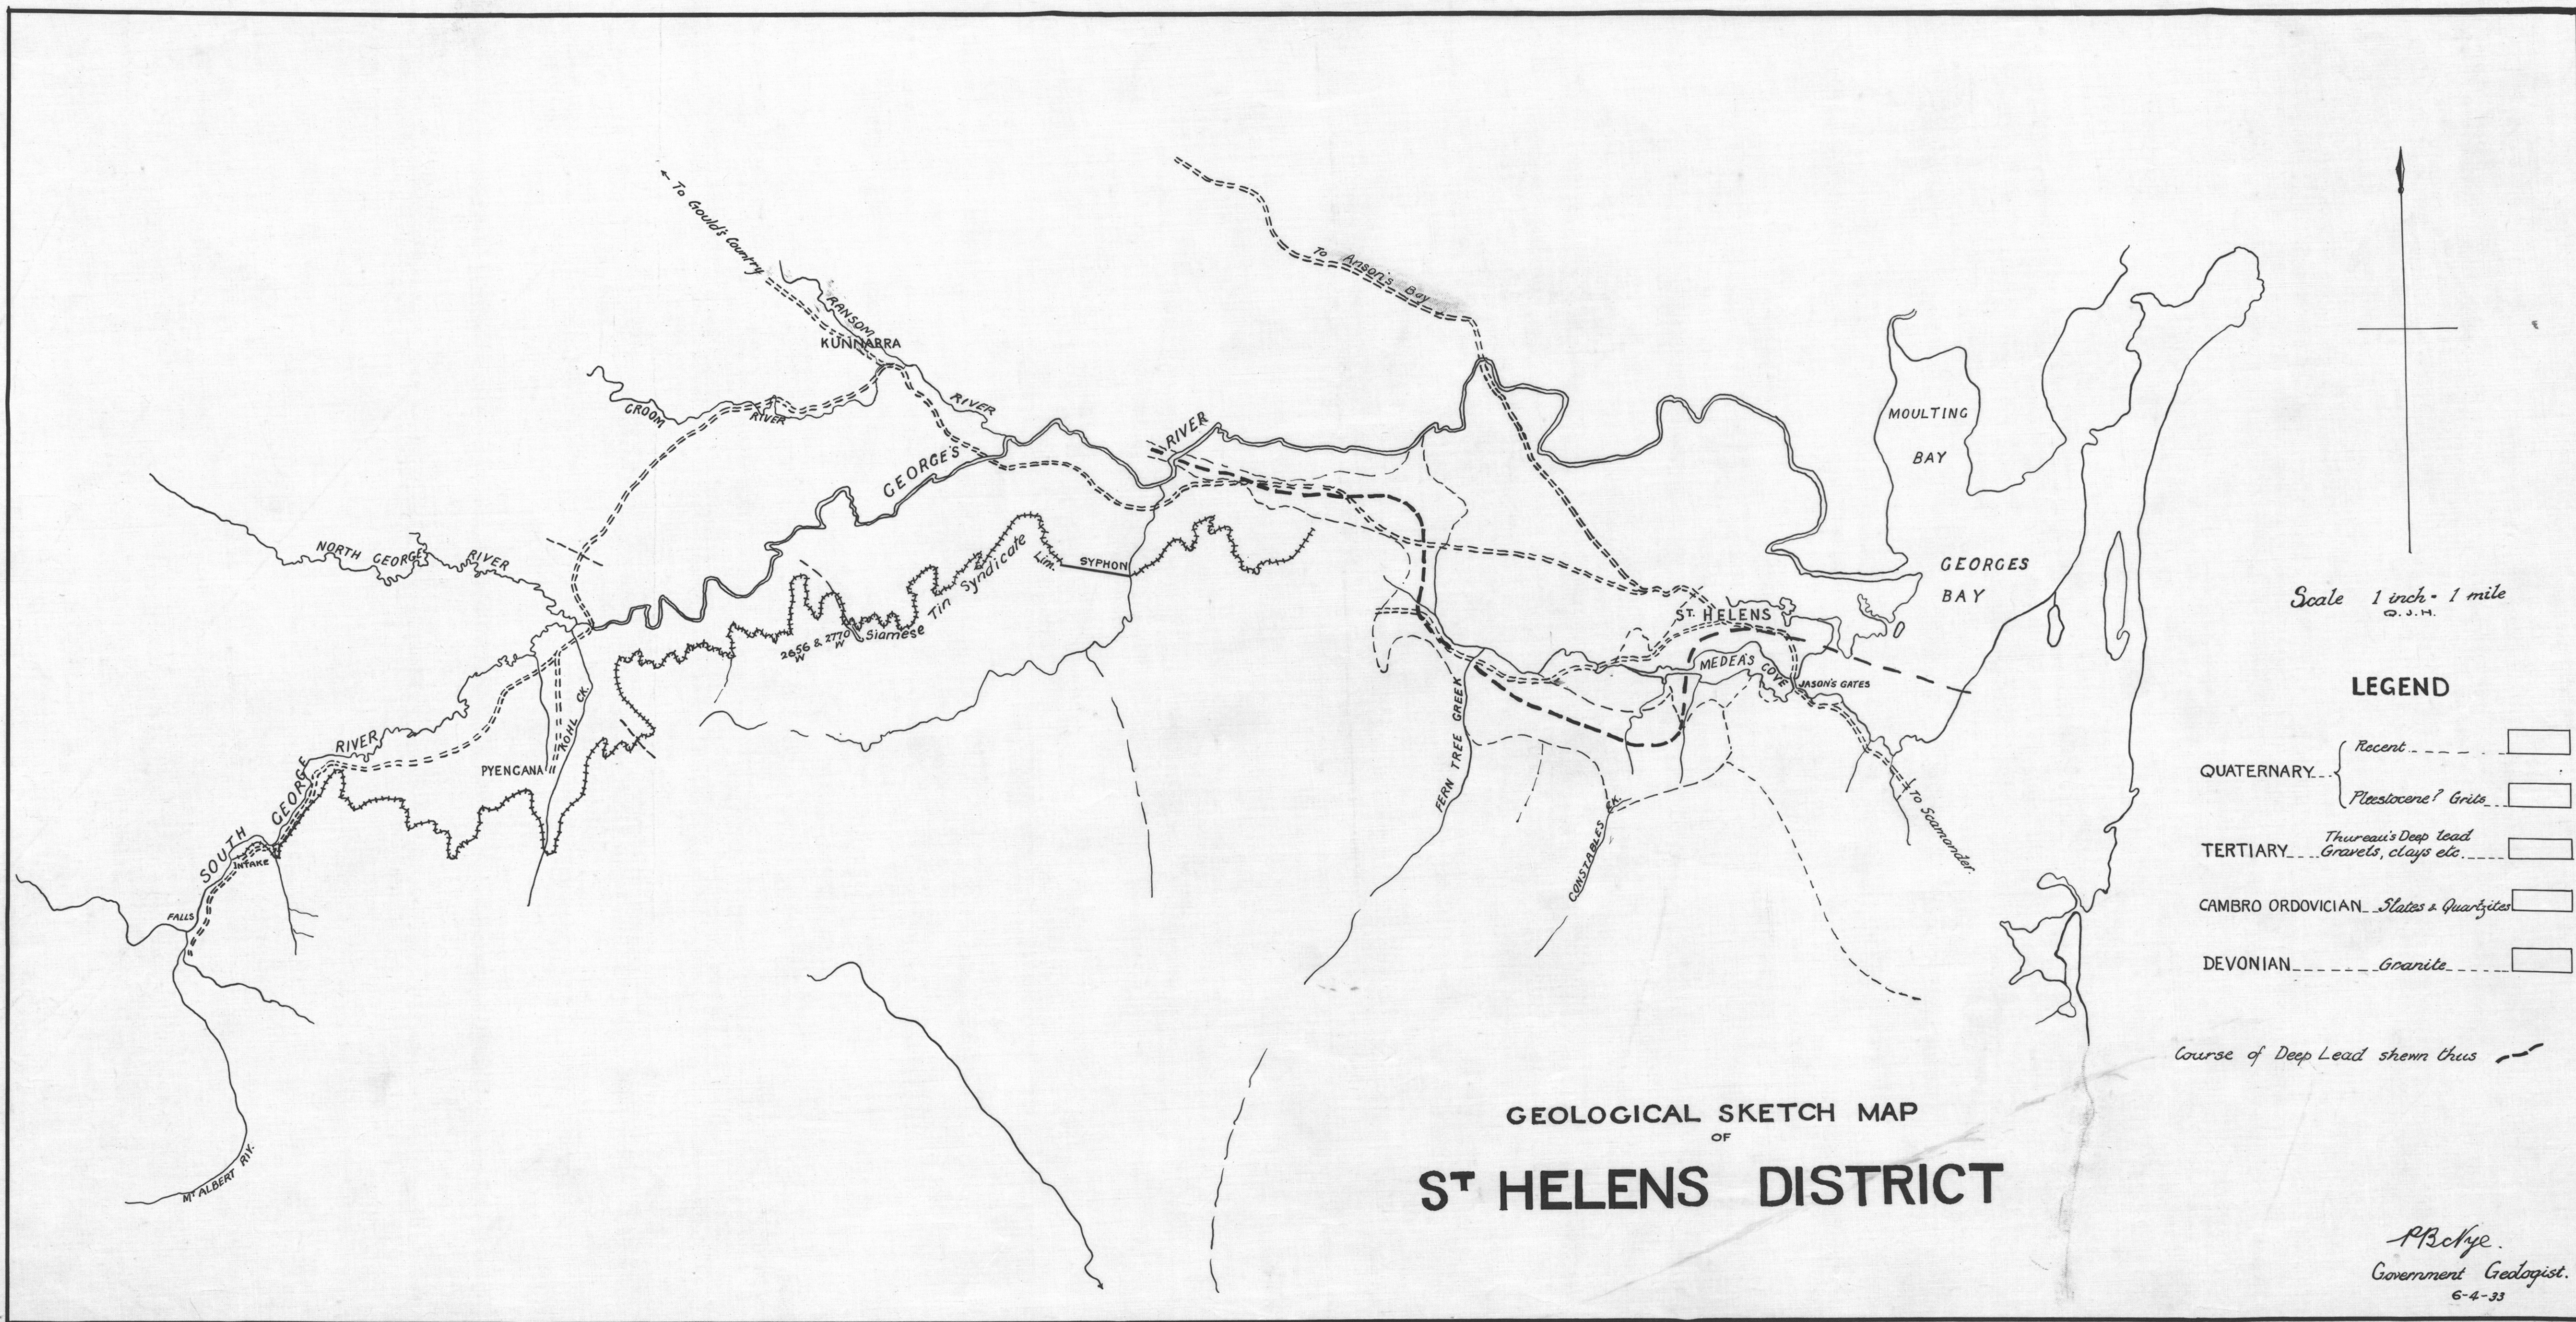

5 cm

Scale 1 inch = 1 mile

LEGEND

- QUATERNARY... { Recent... [ ]  
Pleistocene? Grills... [ ]
- TERTIARY... Thureau's Deep Lead  
Gravels, clays etc... [ ]
- CAMBRO ORDOVICIAN... Slates & Quartzites [ ]
- DEVONIAN... Granite... [ ]

Course of Deep Lead shown thus —

GEOLOGICAL SKETCH MAP OF ST HELENS DISTRICT

R. B. Schy.  
Government Geologist.  
6-4-33

657/41

9-657