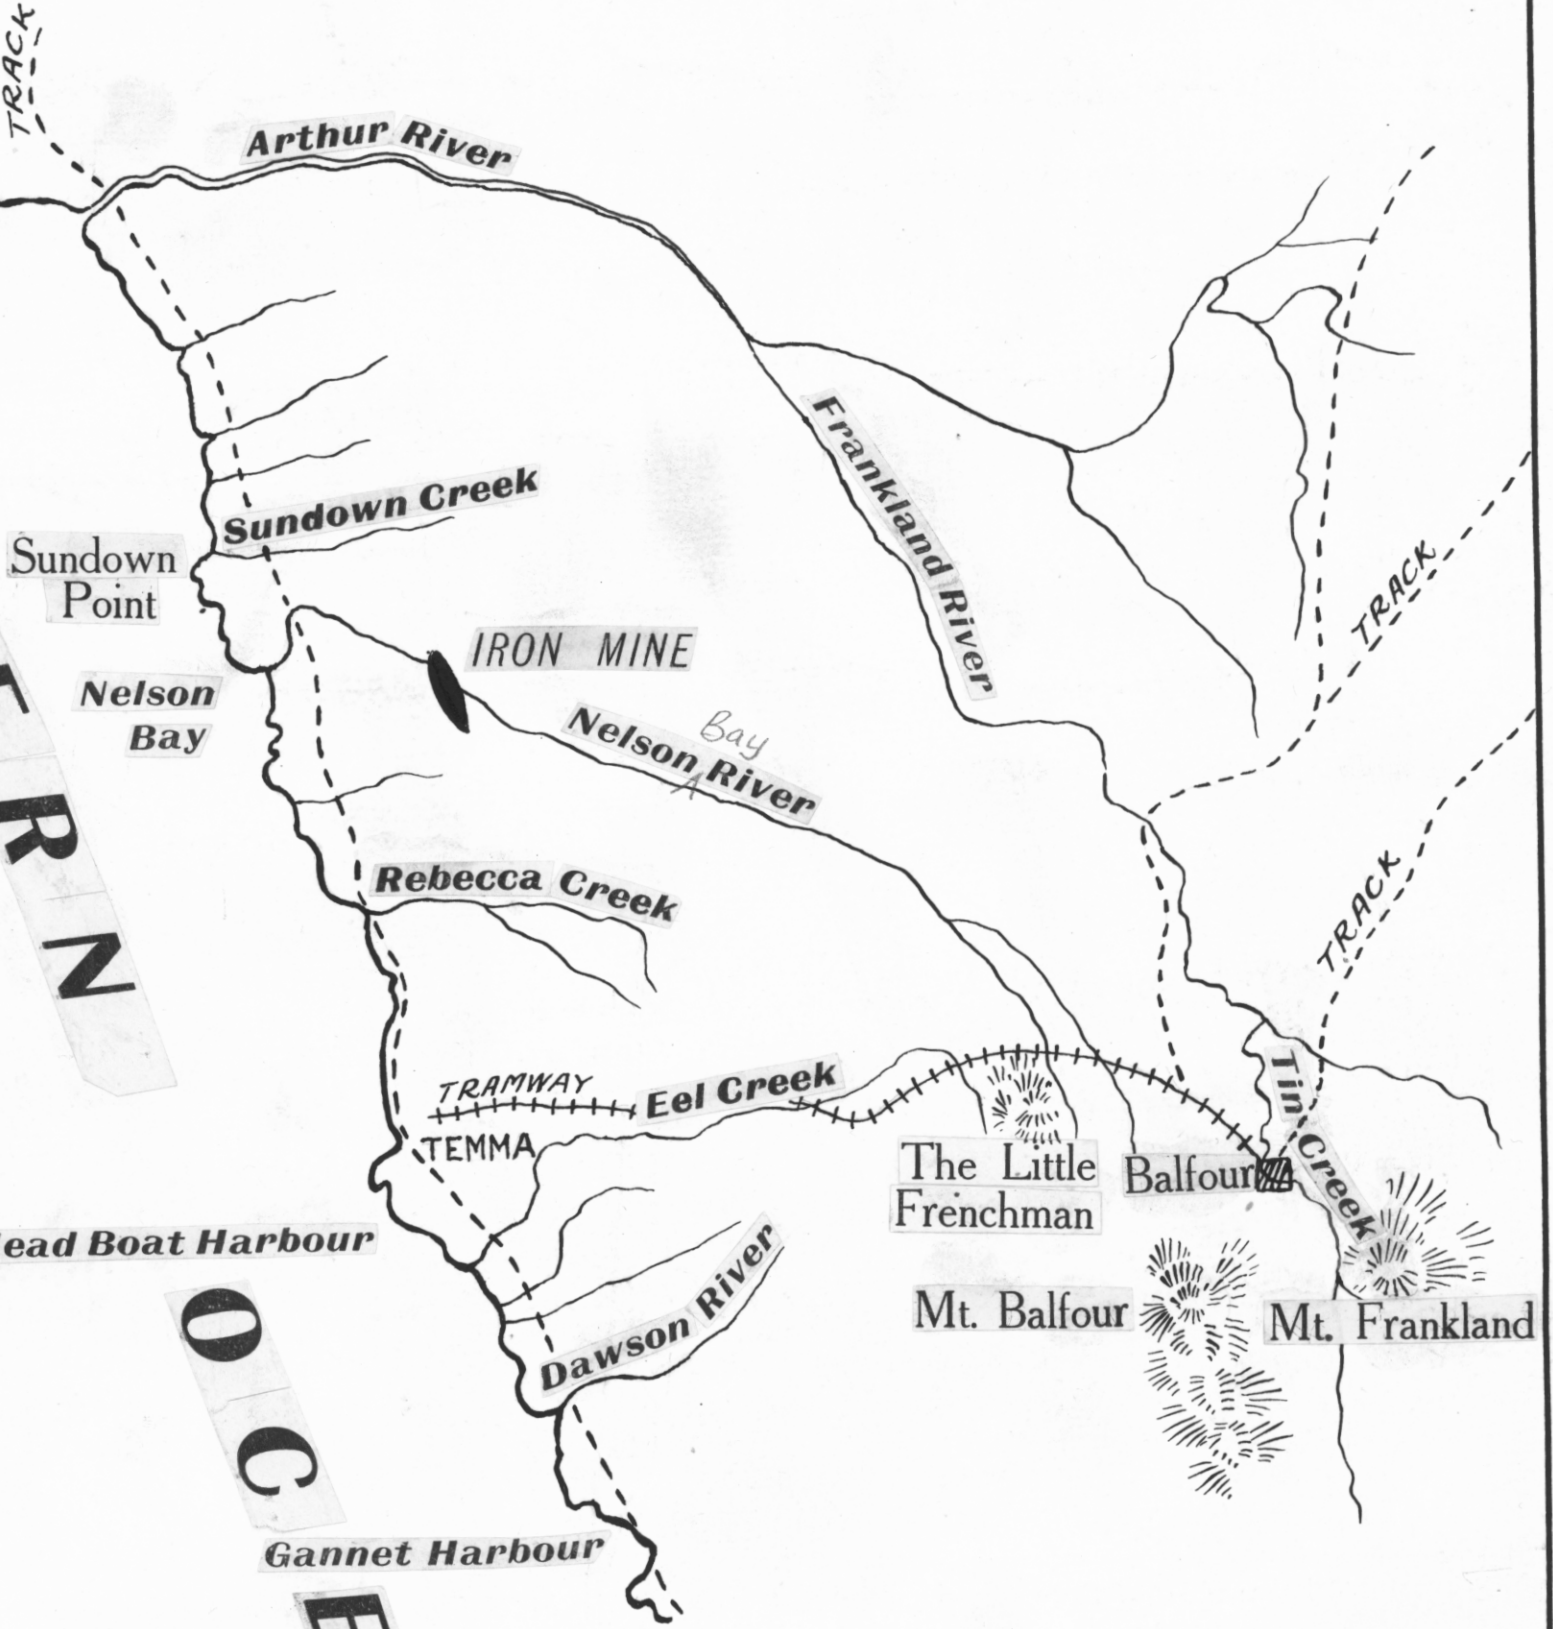

65D

210

5 cm

NELSON RIVER IRON FIELD

Plate IX

S
O
U
T
H
E
R
N

Whale's Head Boat Harbour

O
C
E
A
N

Gannet Harbour

65D/26