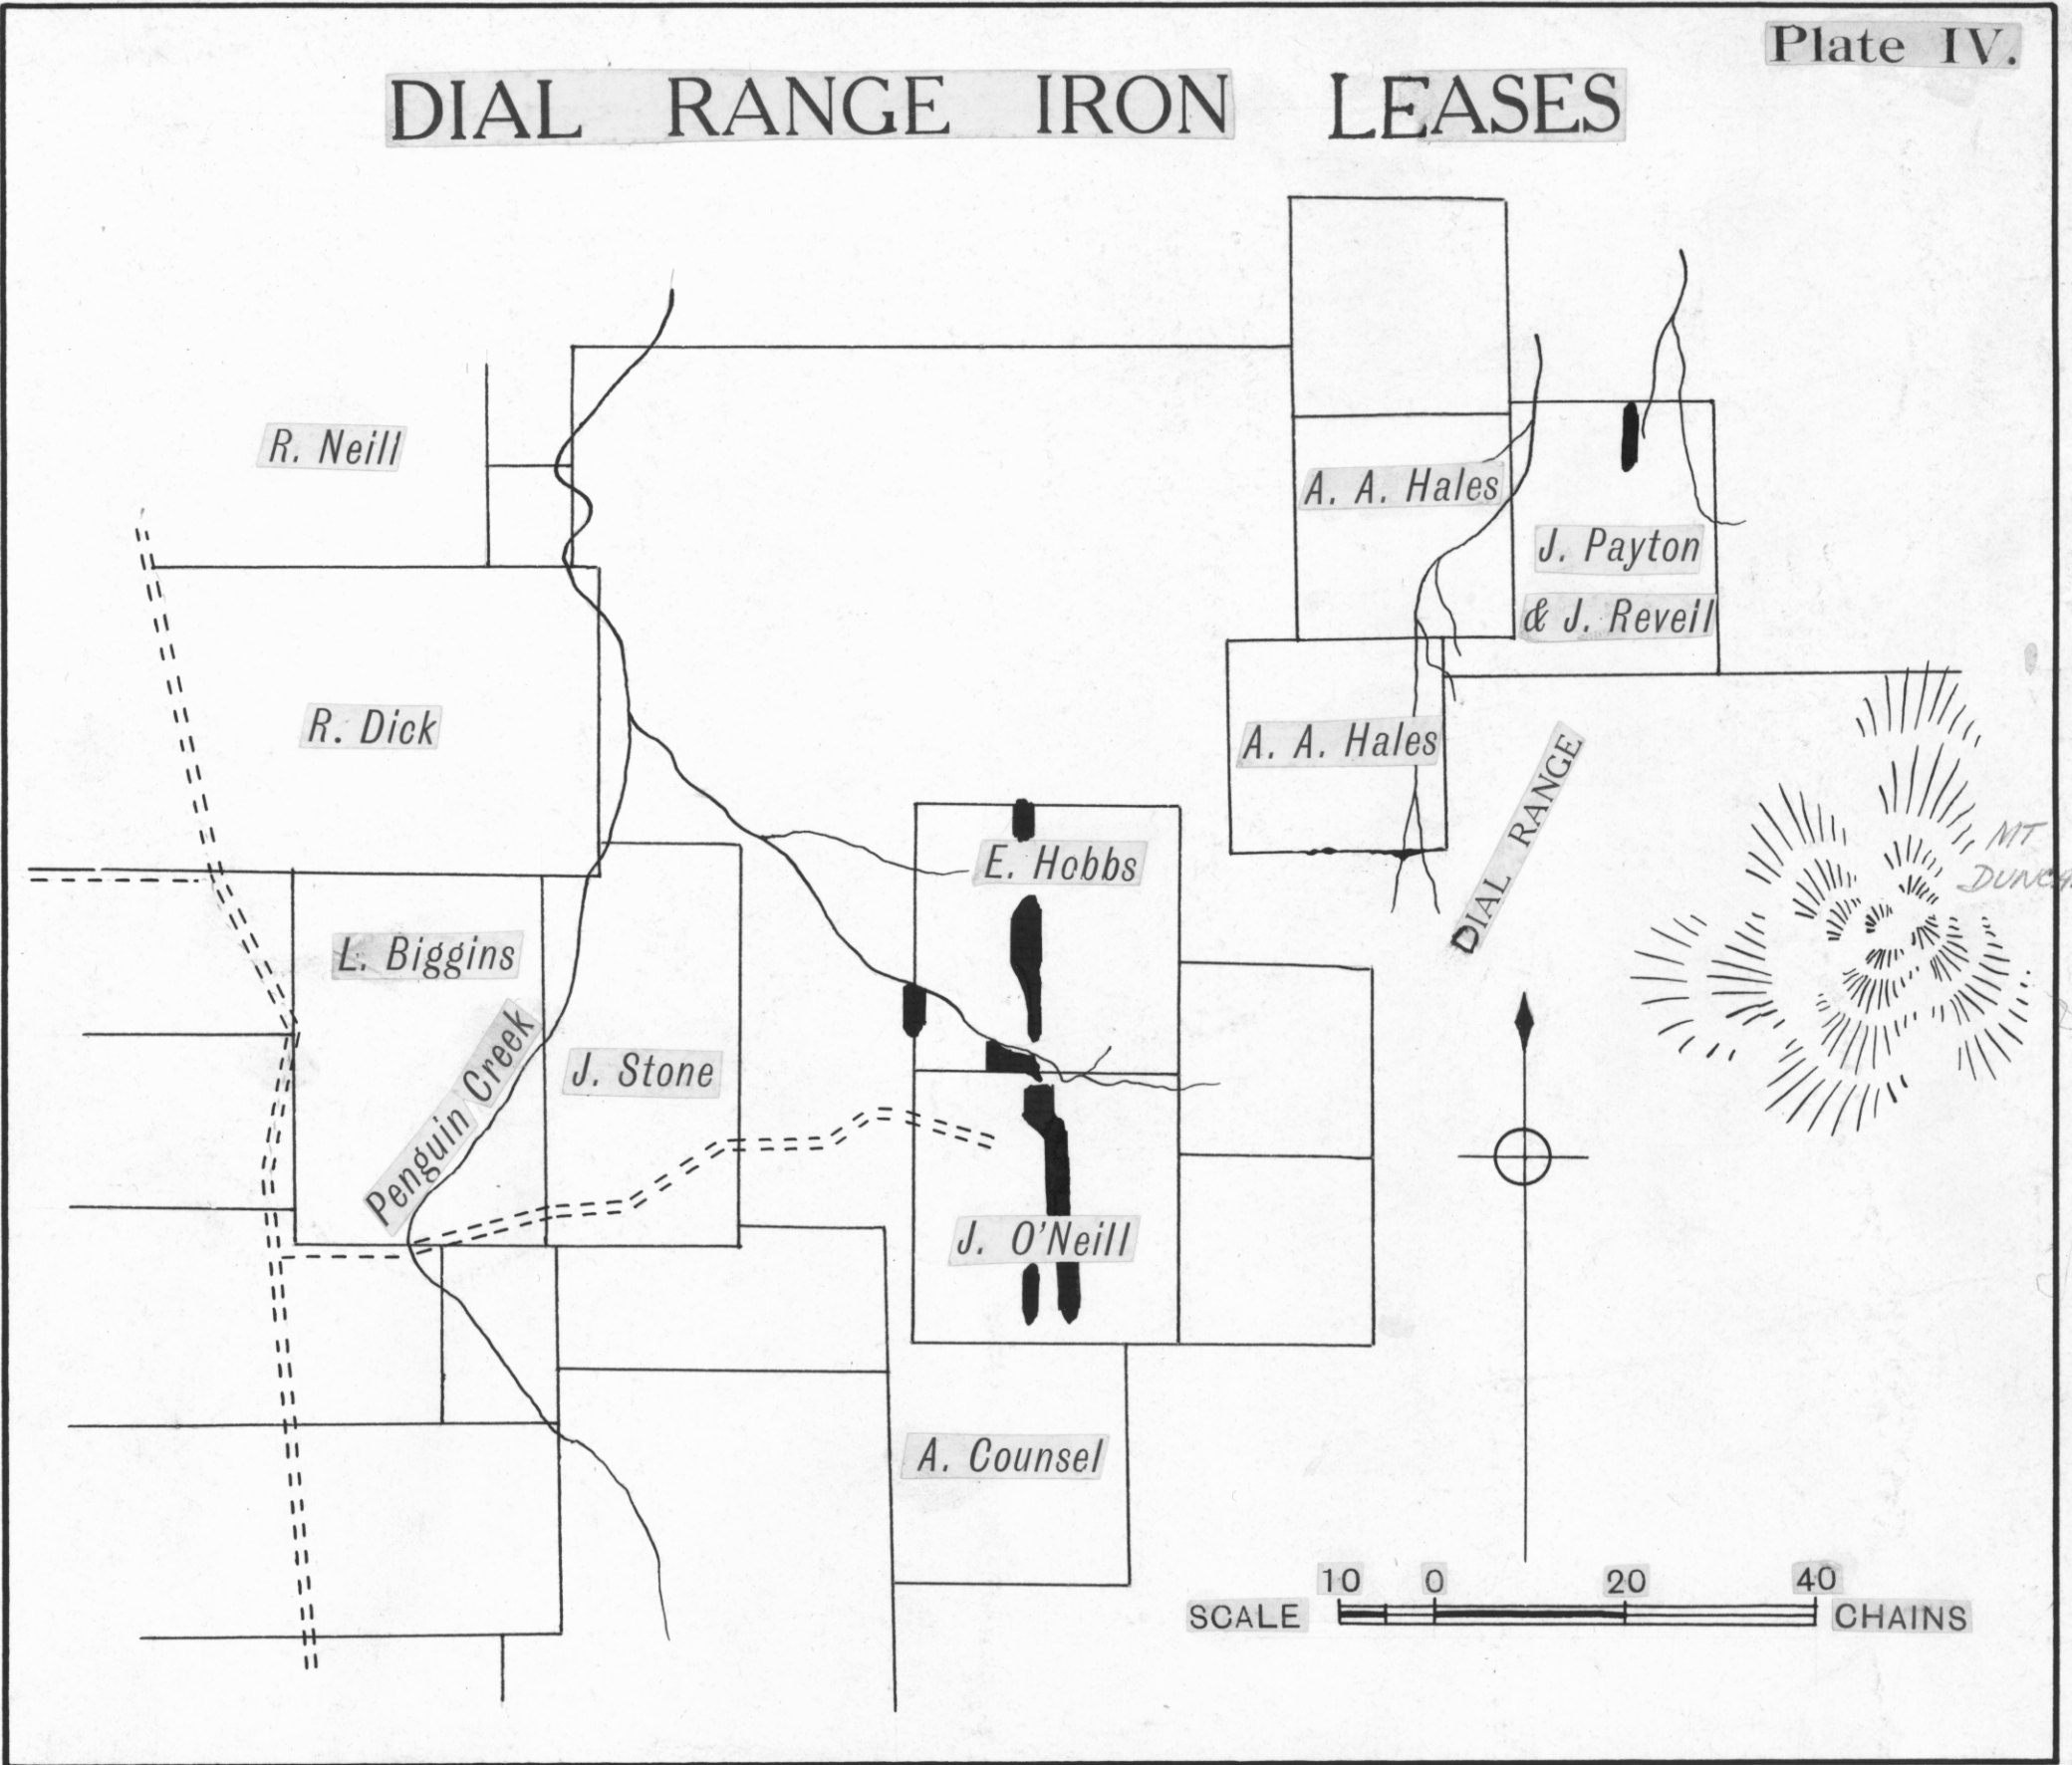

65G

212

5 cm

Plate IV.

DIAL RANGE IRON LEASES

65G/29