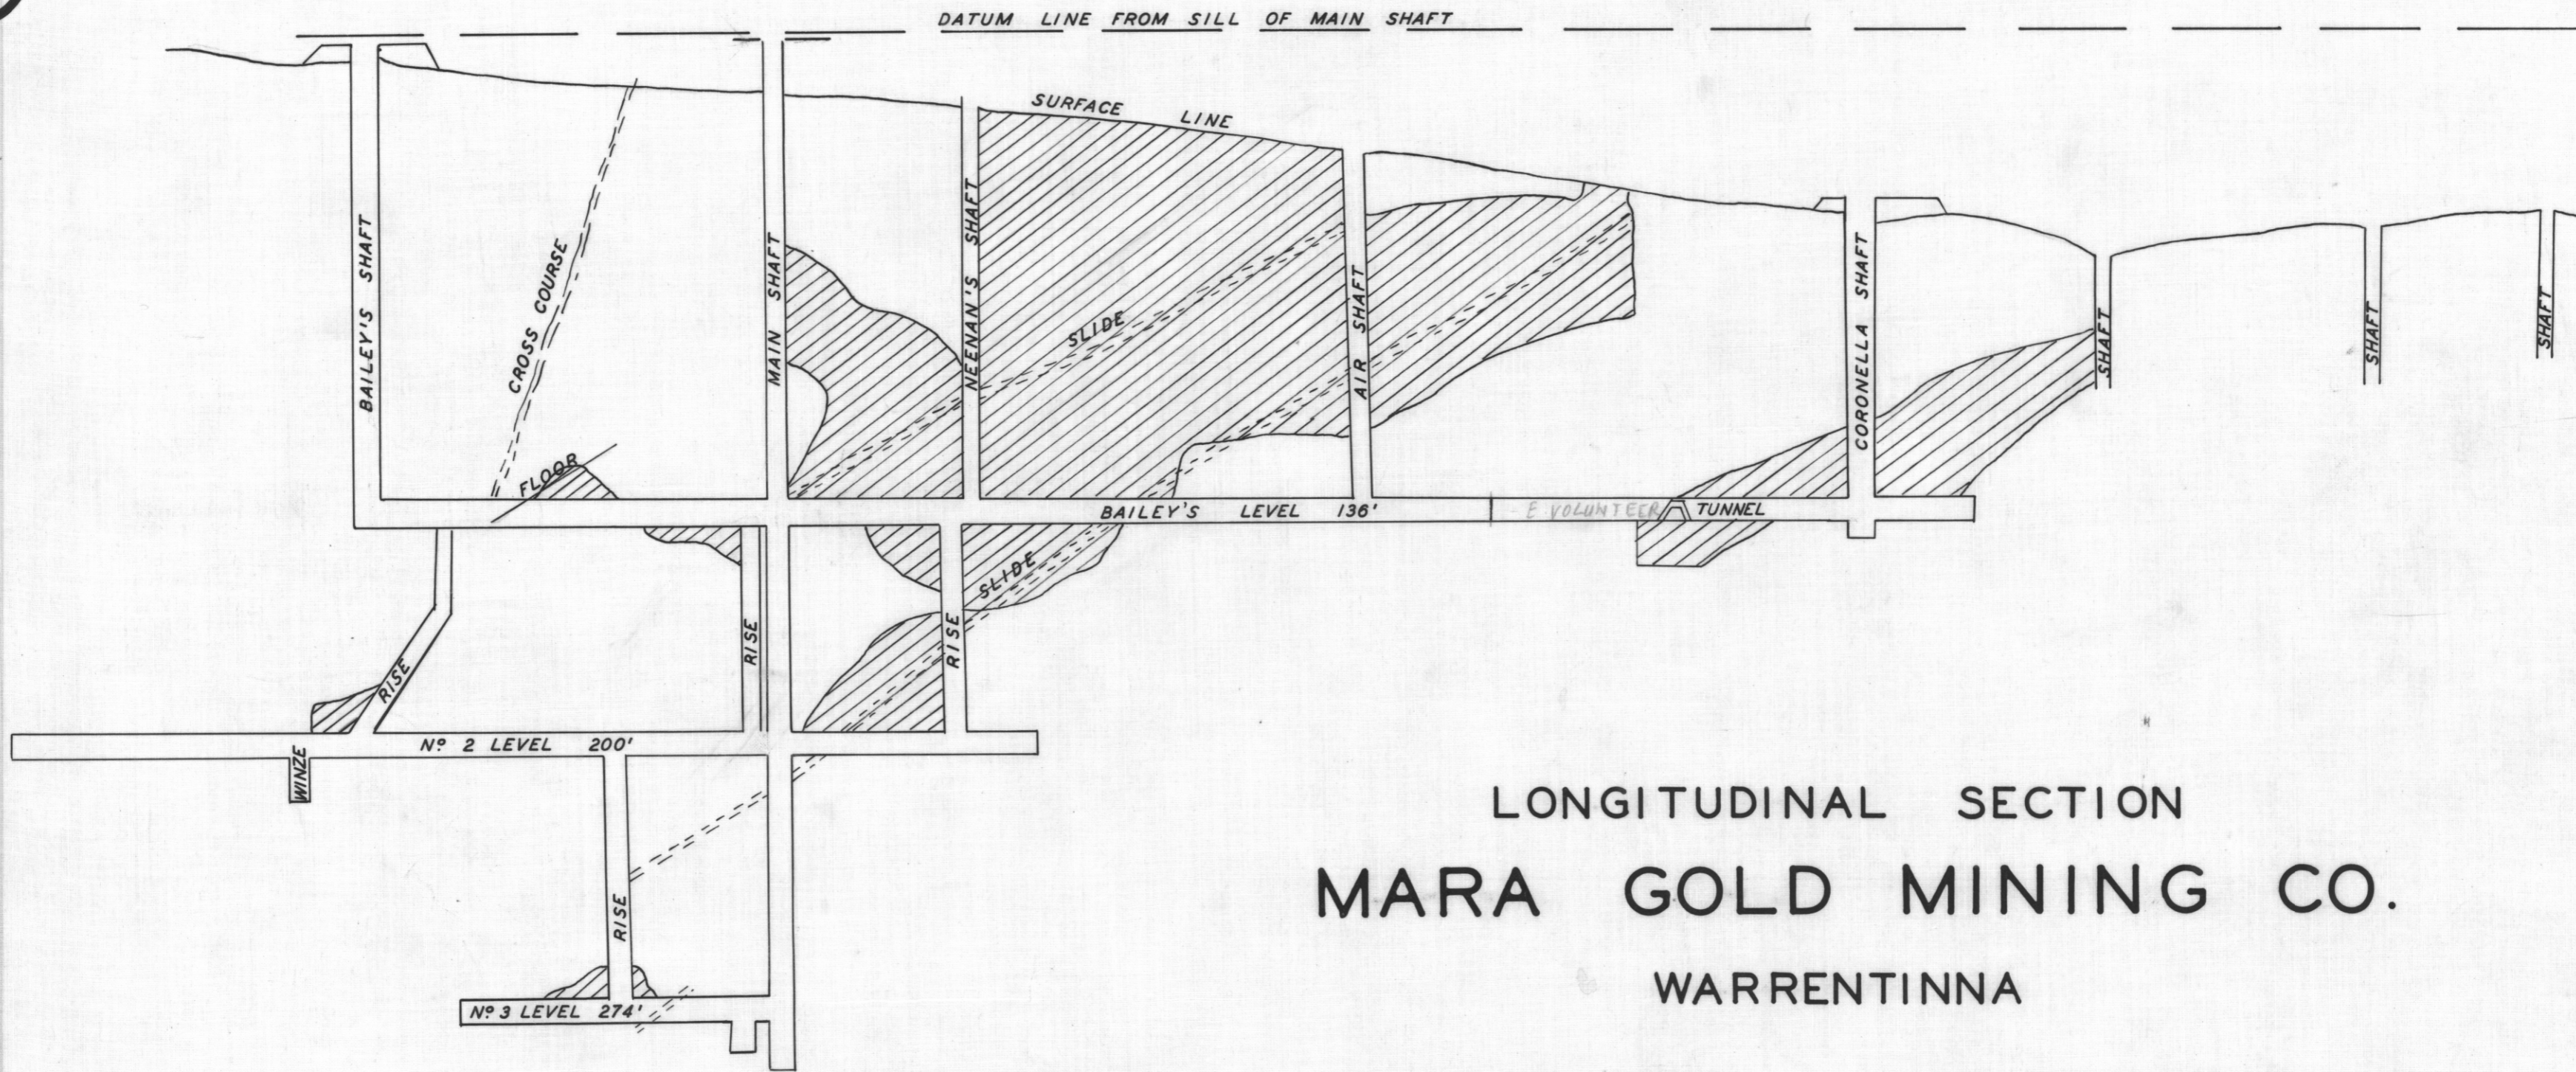

664 A

335

5 cm

LONGITUDINAL SECTION
 MARA GOLD MINING CO.
 WARRENTINNA

AFTER J.T. STUBS MINE MANAGER
 1918 & 1920

664A / 32