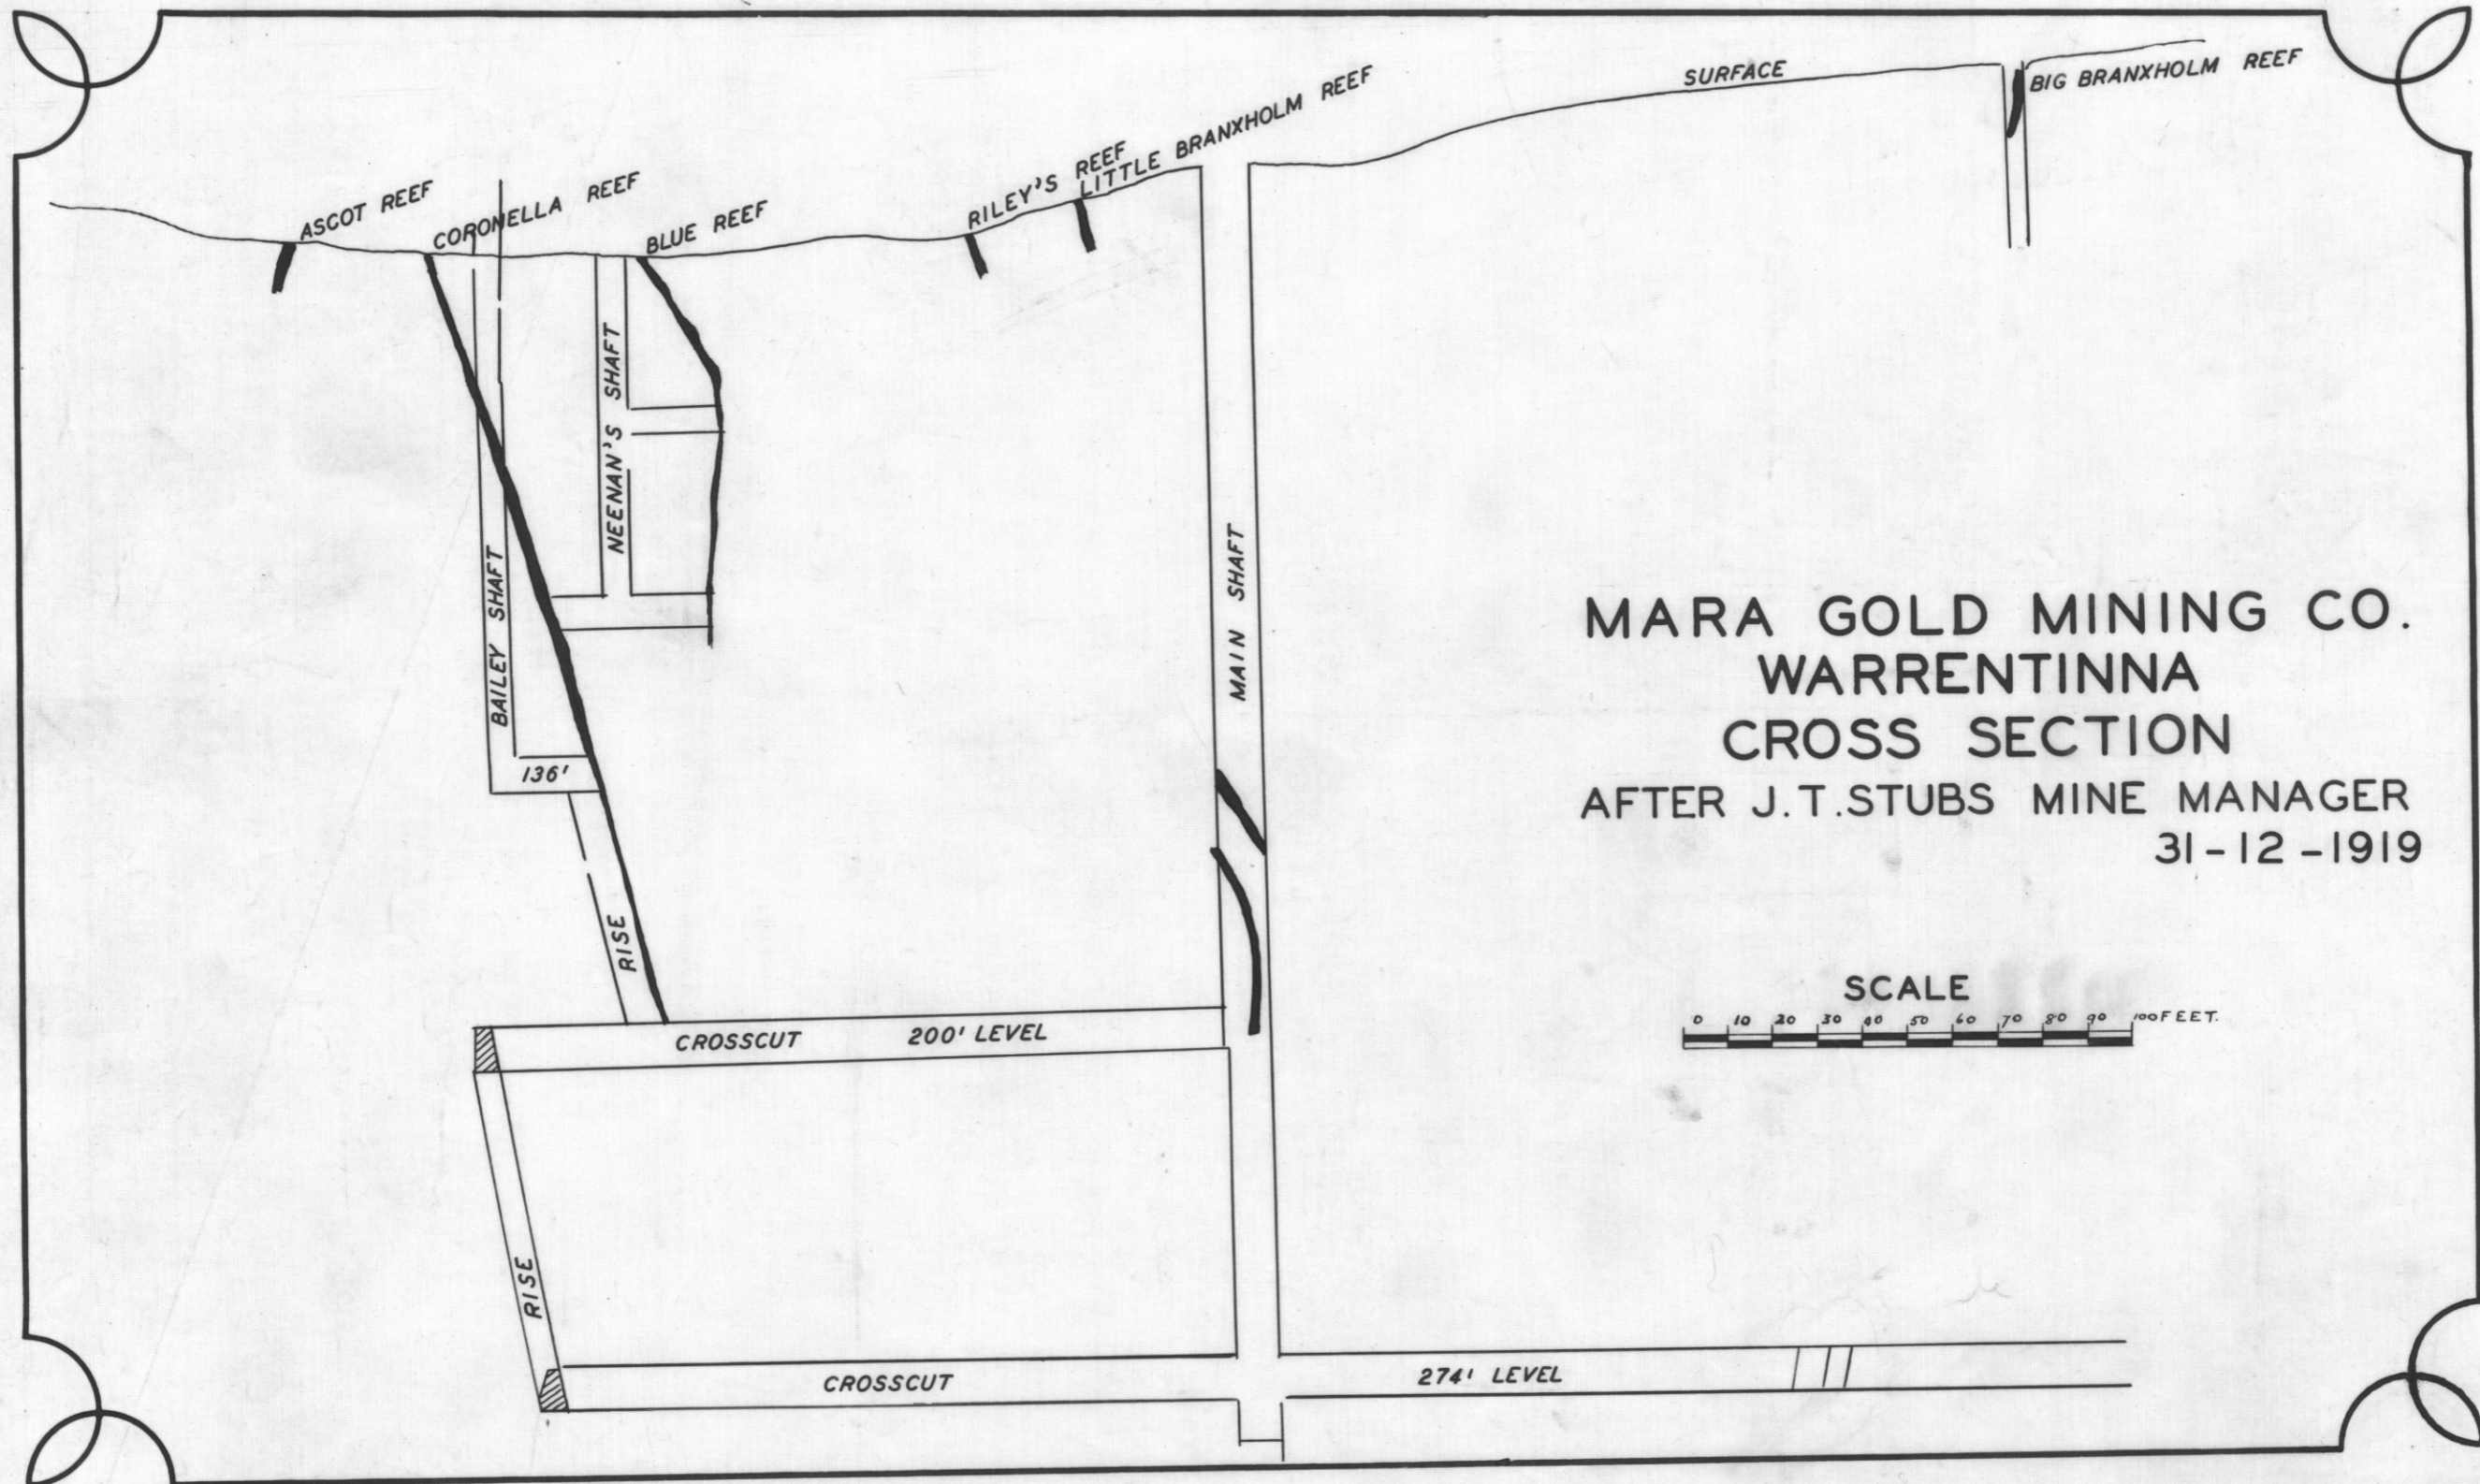

664D

338

5 cm

MARA GOLD MINING CO.
 WARRENTINNA
 CROSS SECTION
 AFTER J.T. STUBS MINE MANAGER
 31-12-1919

664D 132