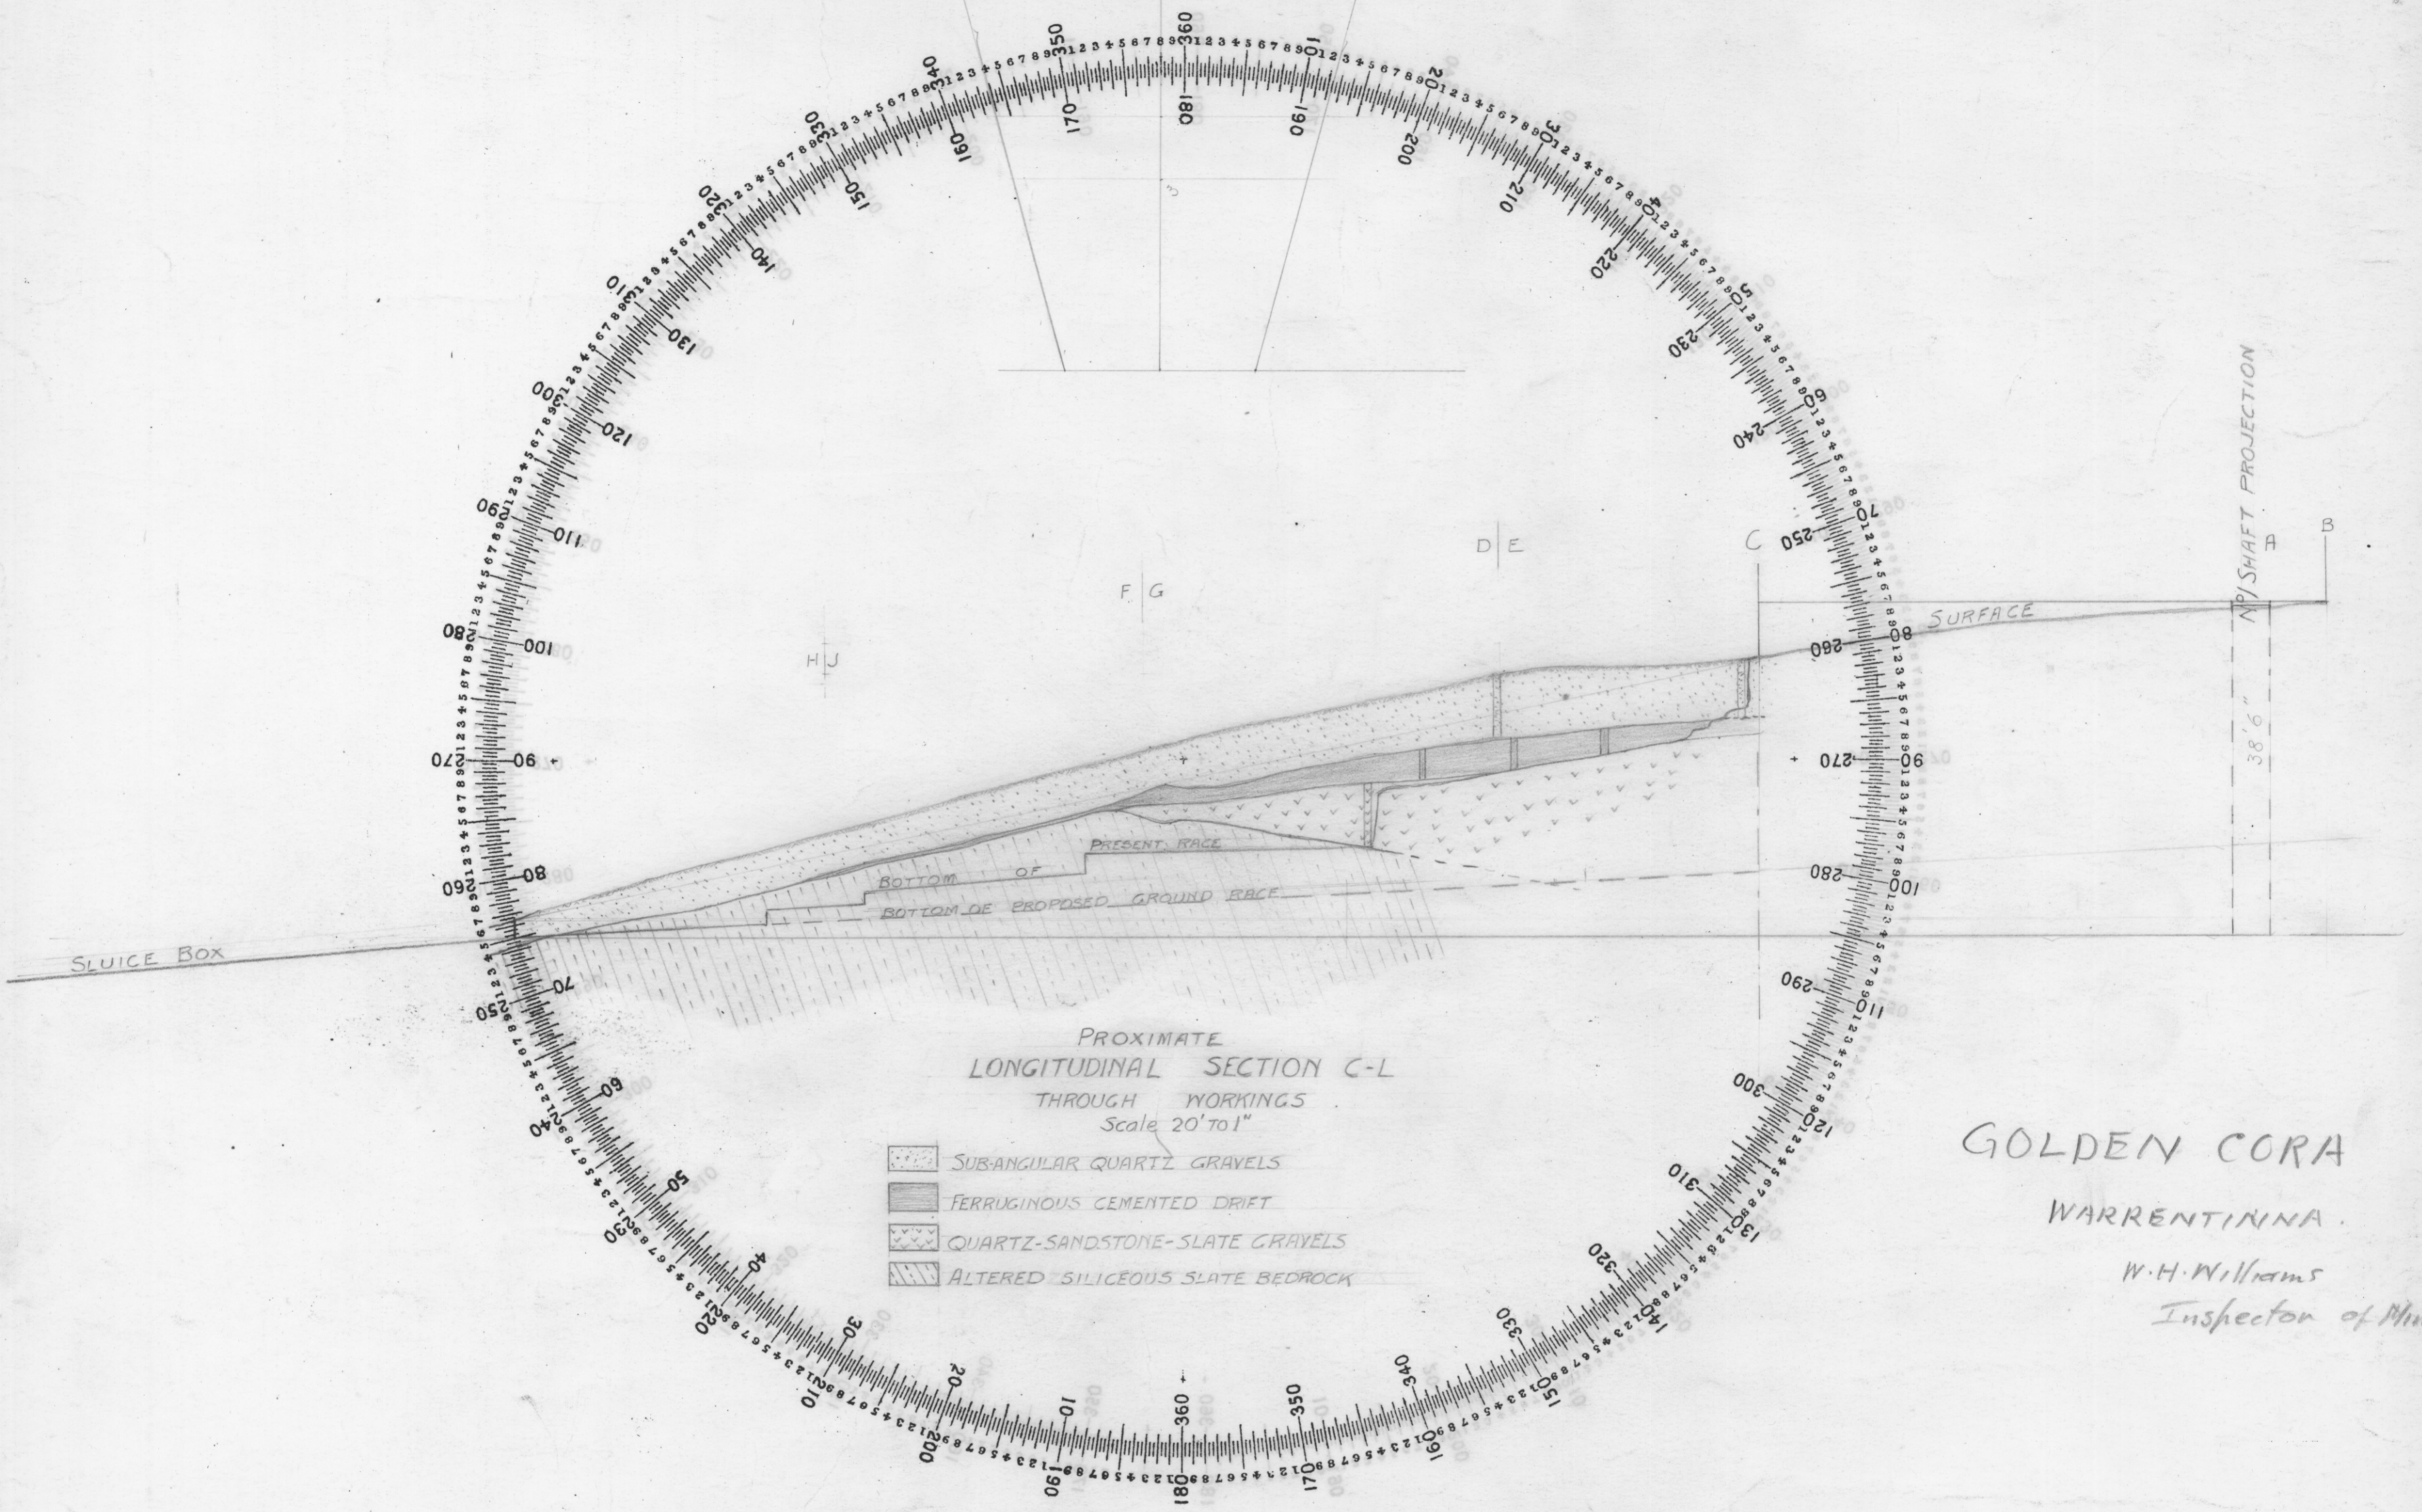

5 cm

GOLDEN CORA

WARRENTINNA.

W.H. Williams

Inspector of Mines

664 J / 32