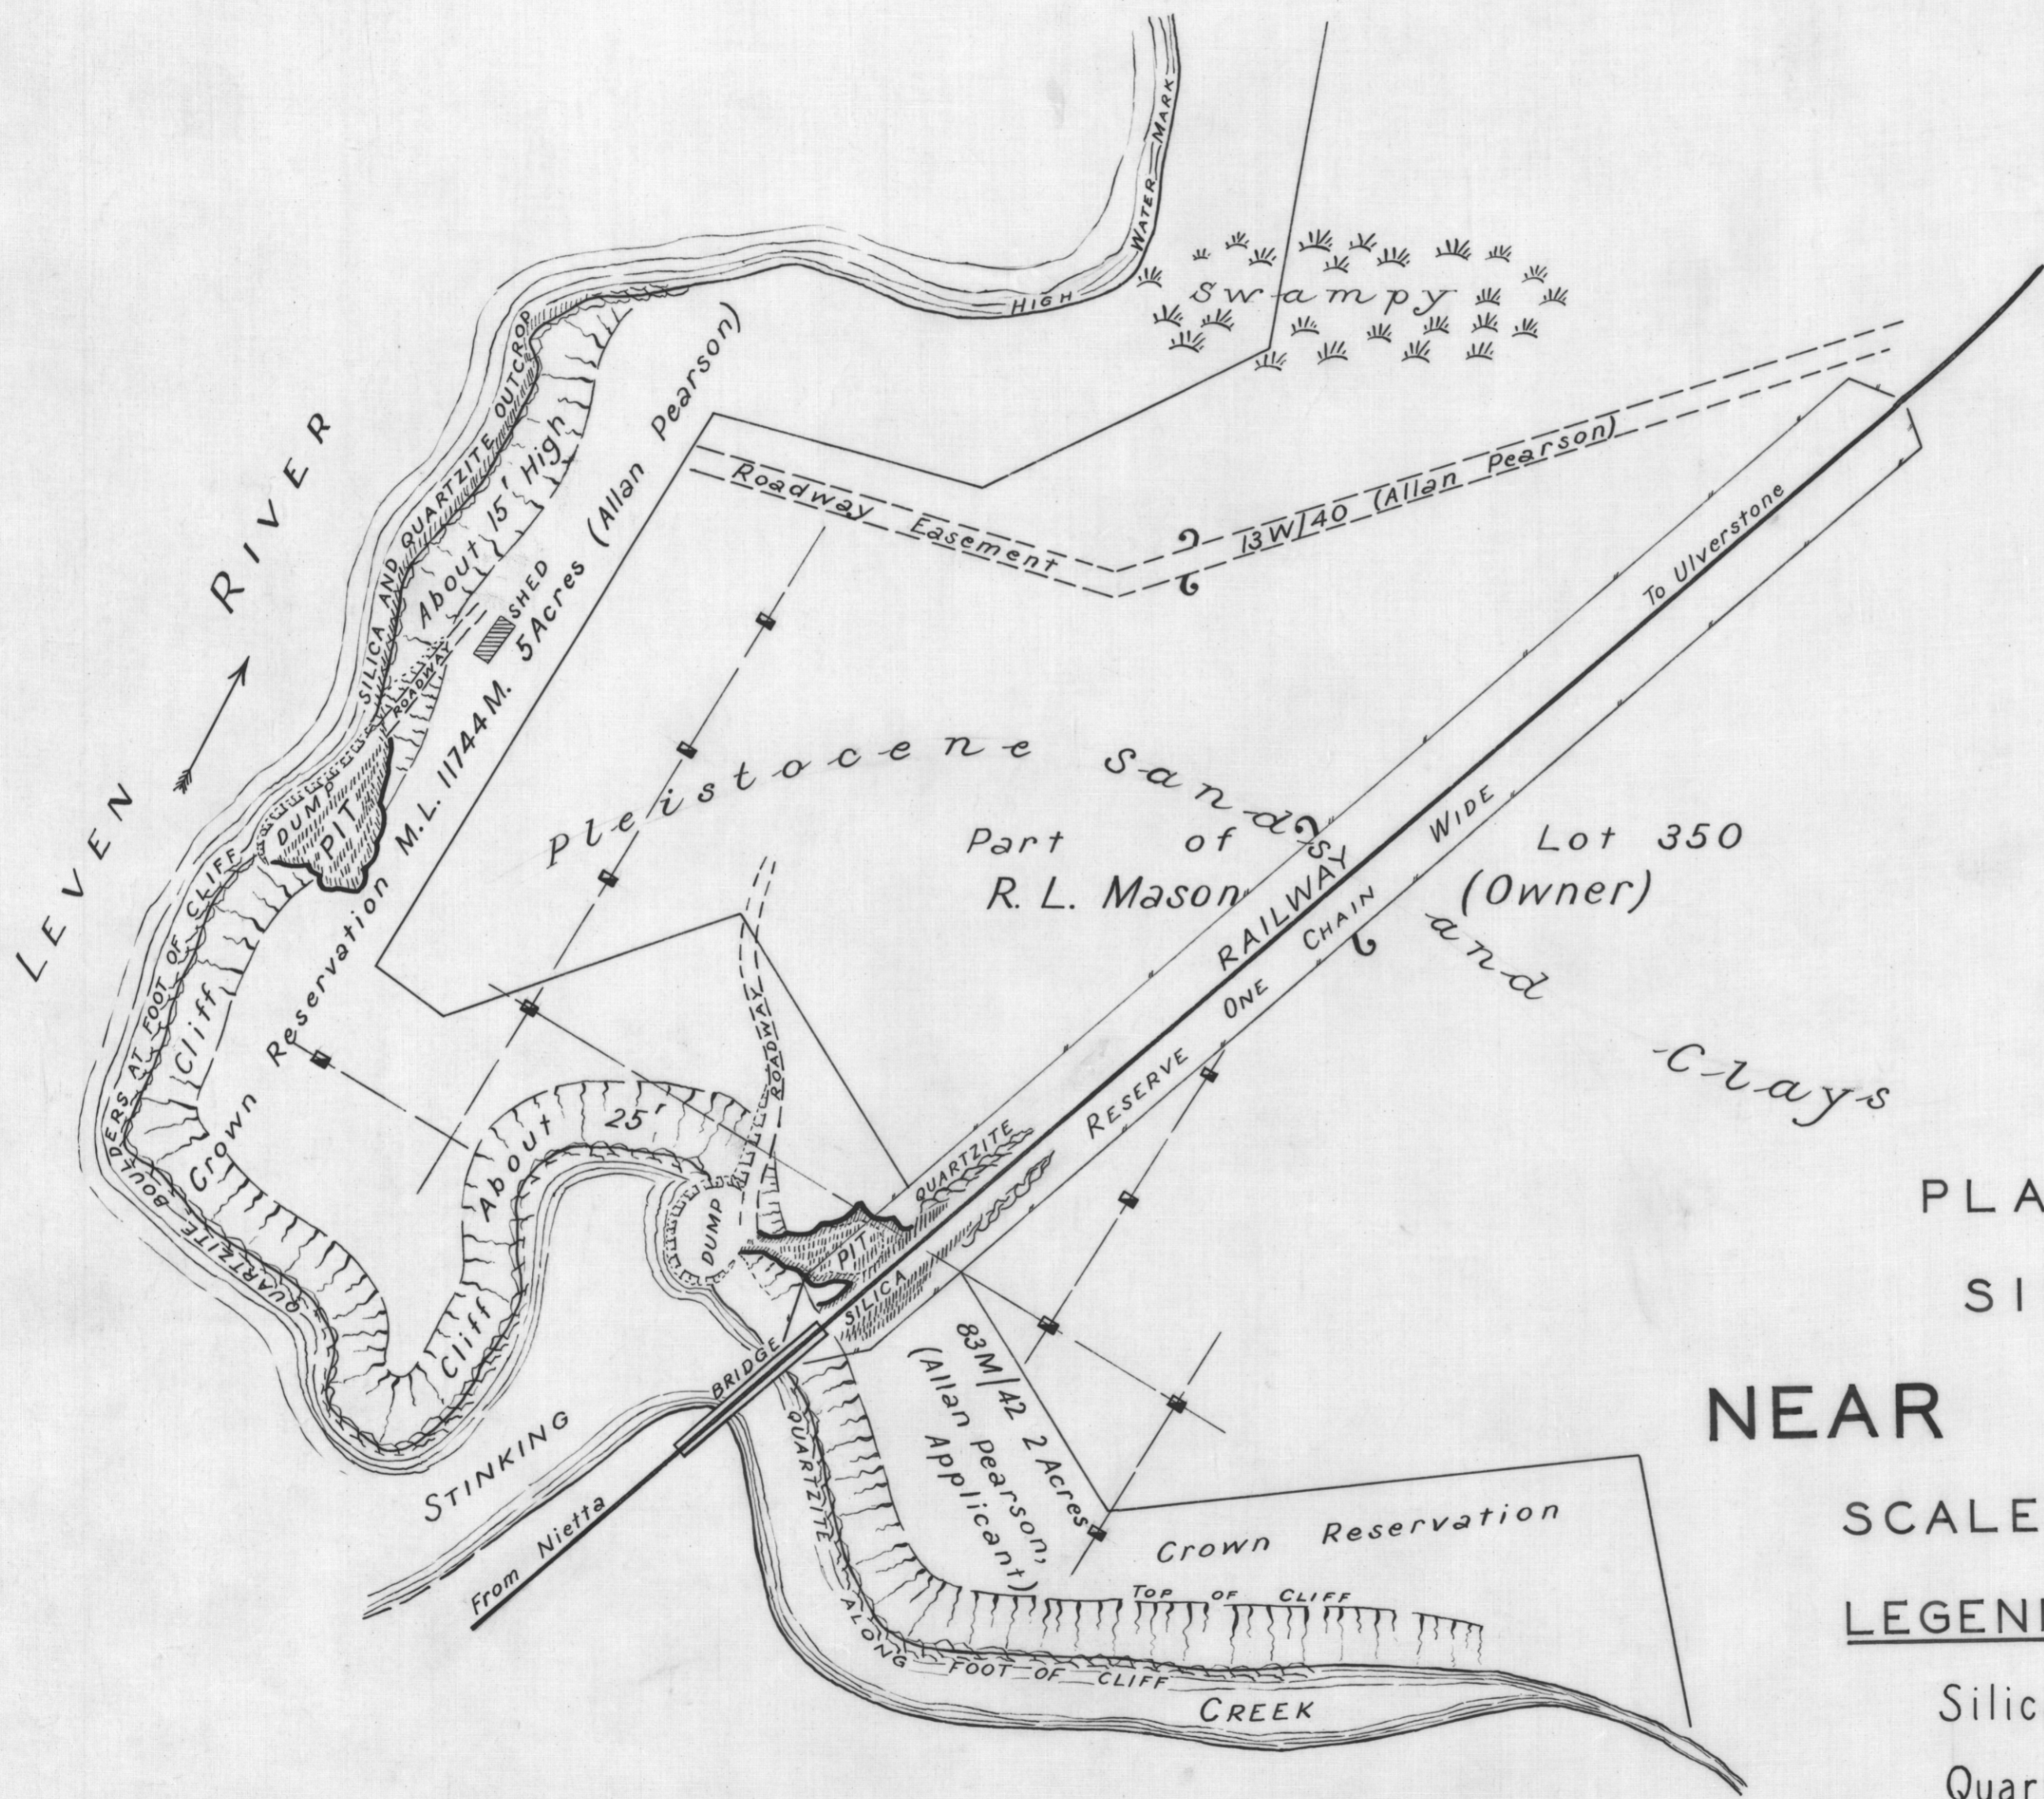

5 cm

PLAN SHOWING
SILICA PITS
NEAR ULVERSTONE

SCALE : 1 INCH = 100 FEET

LEGEND.

- Silica outcrops [Symbol]
- Quartzite, mostly boulders [Symbol]
- Proposed prospecting shafts [Symbol]

J.R. Dickinson Esq.
EXTENSION OFFICER.
11 · 11 · 42

665/29