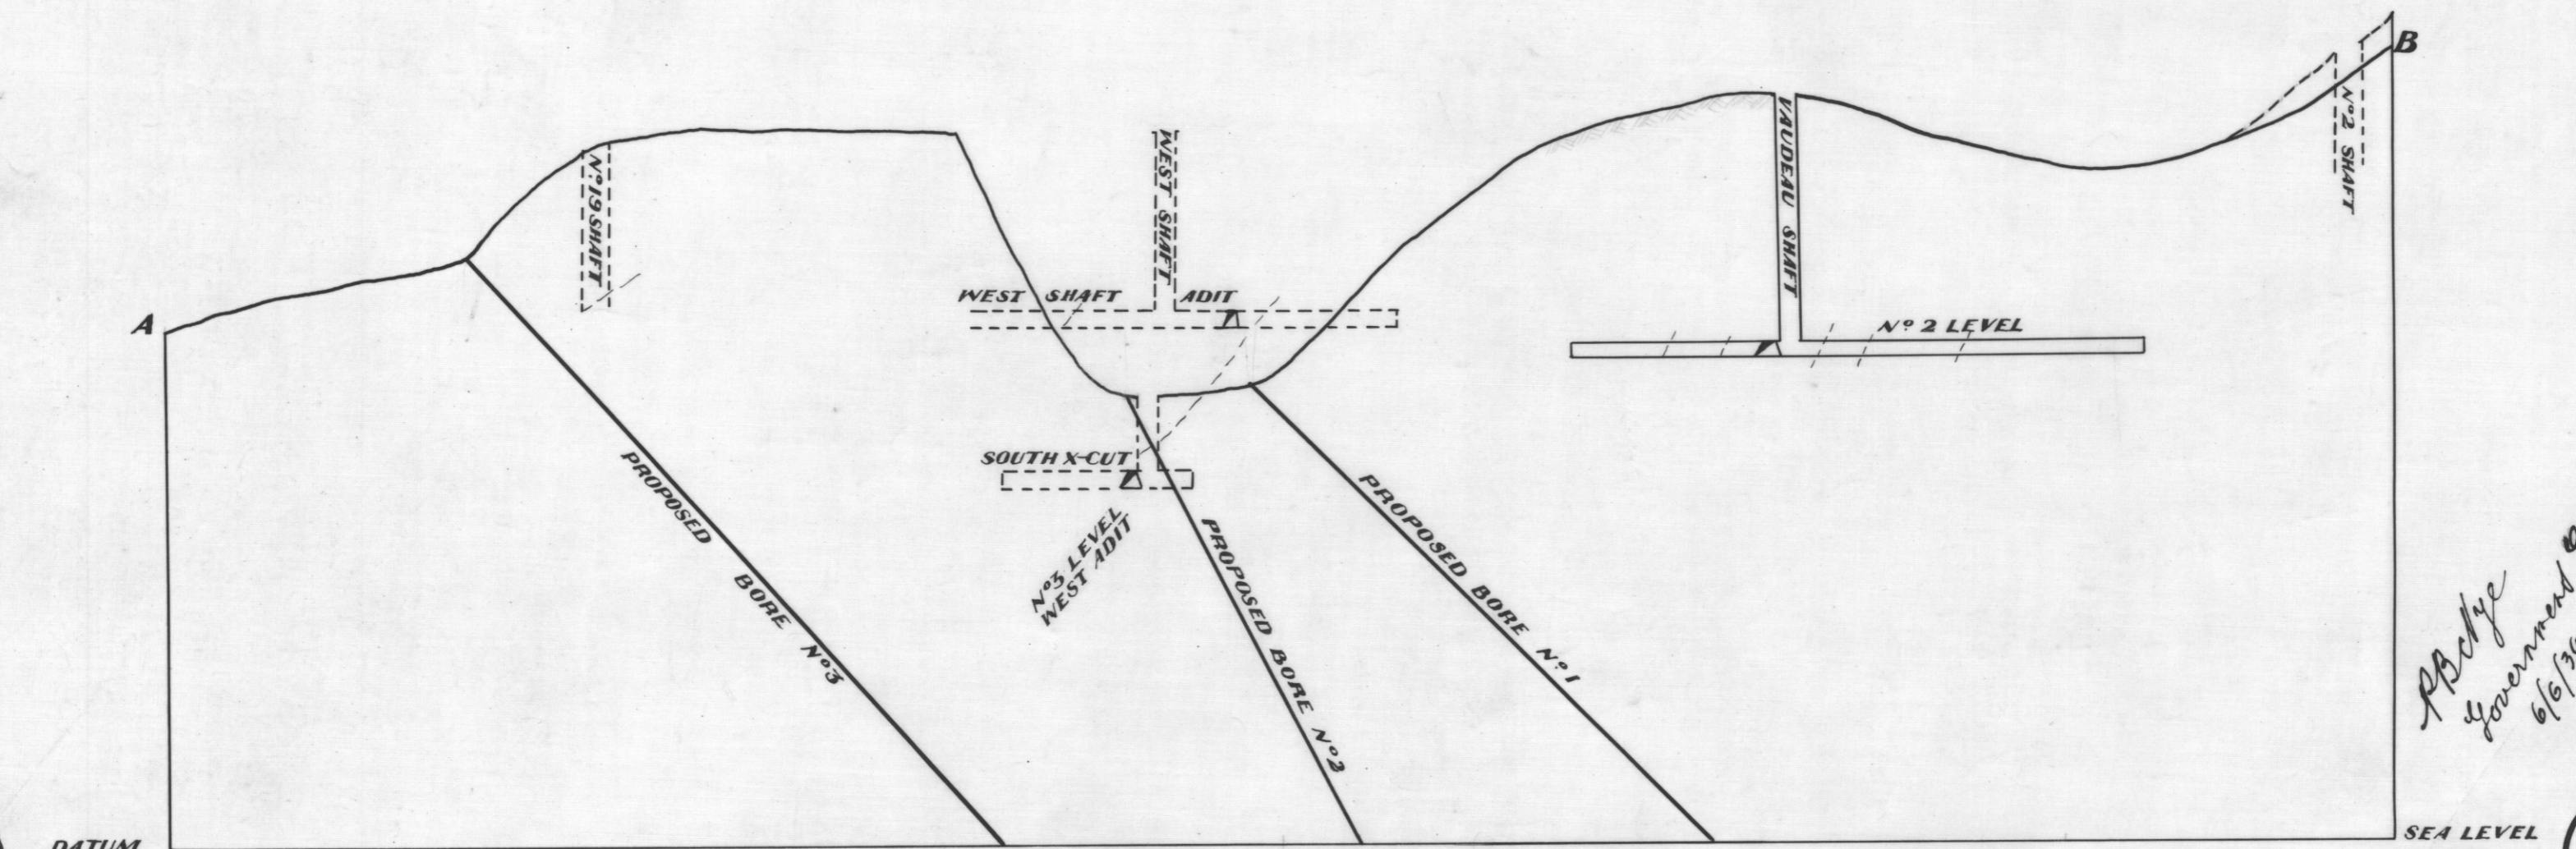

5 cm

XXII

KING ISLAND SCHEELITE MINE

Scale 40 feet to an inch

Ore shown thus 

SECTION ALONG C-D

SECTION ALONG A-B

*Apache
Government Geologist
6/6/34*

1934

666A/10

9-666A