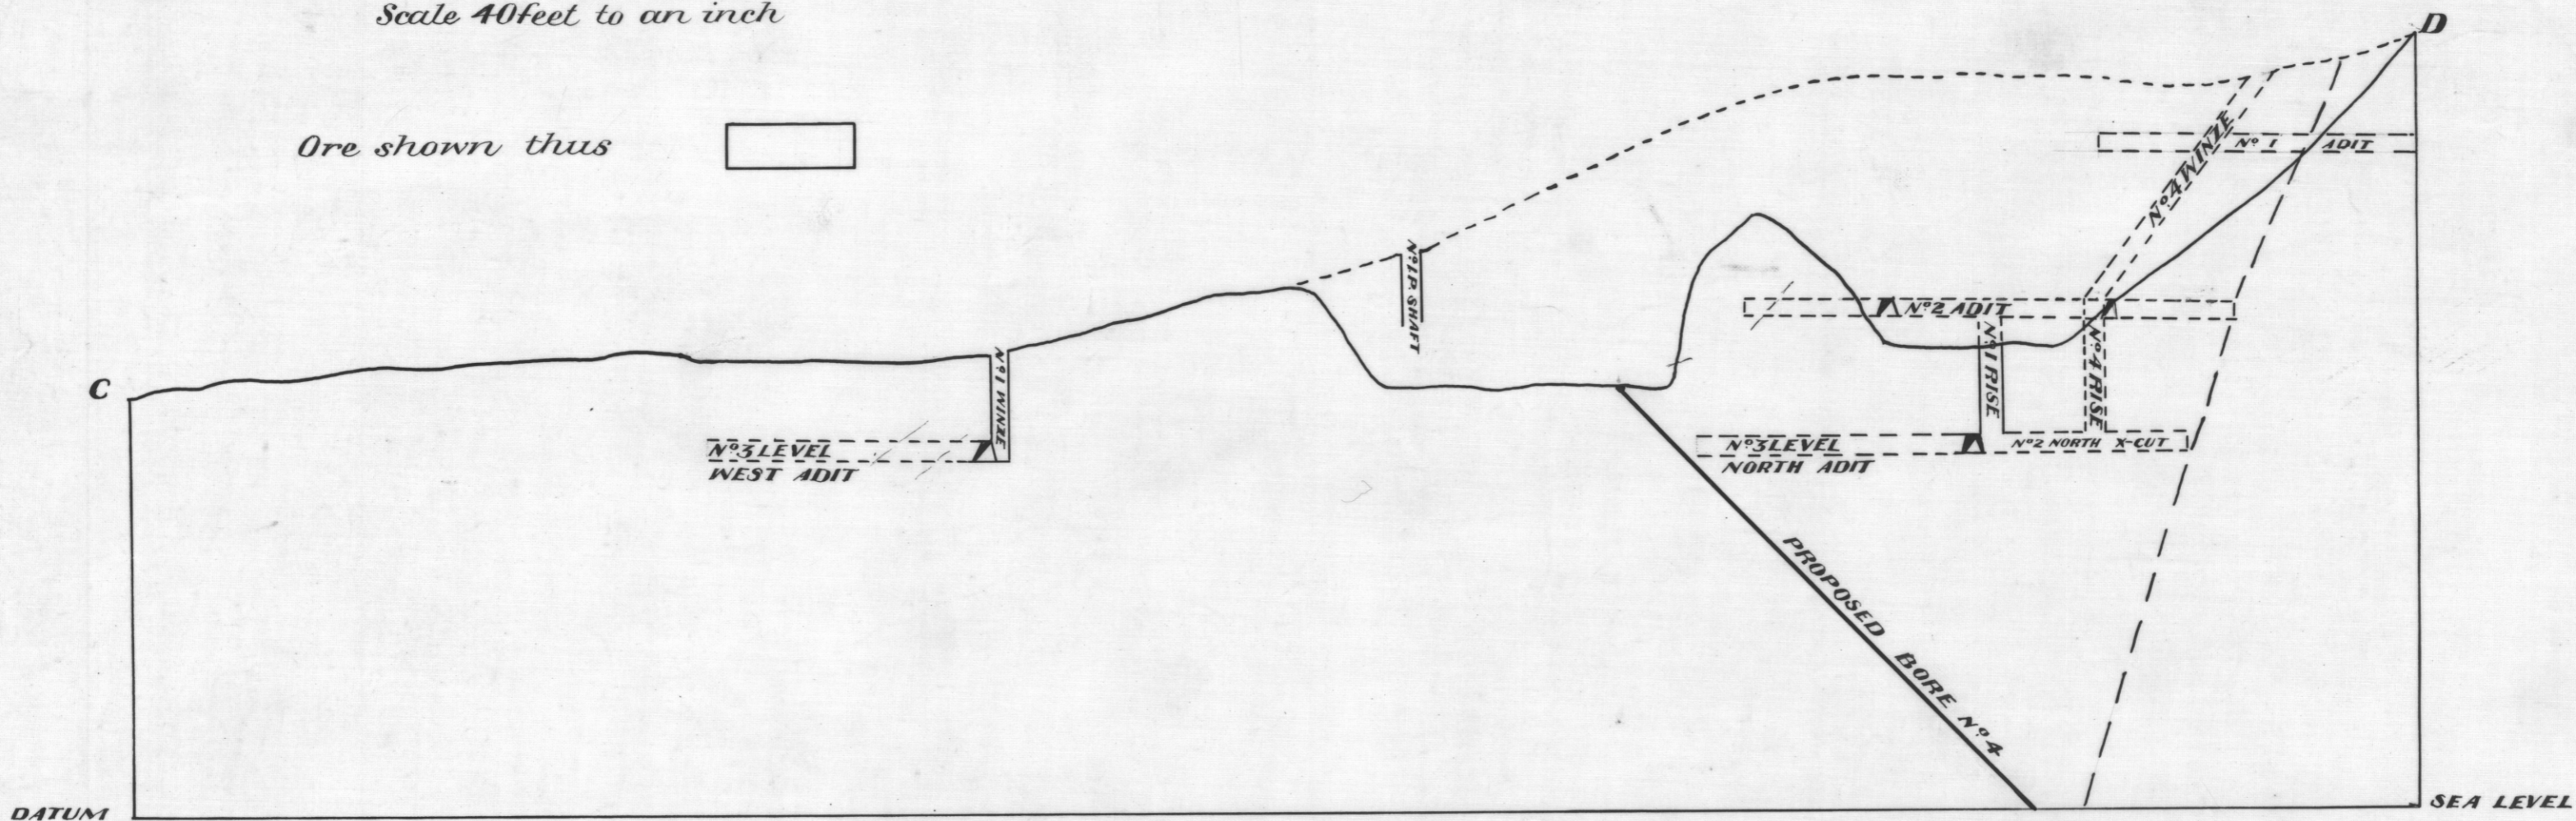

5 cm

XXII

KING ISLAND SCHEELITE MINE

Scale 40 feet to an inch

Ore shown thus 

SECTION ALONG C-D

SECTION ALONG A-B

*Apache
Government Geologist
6/6/34*

1934

666A/10

9-666A