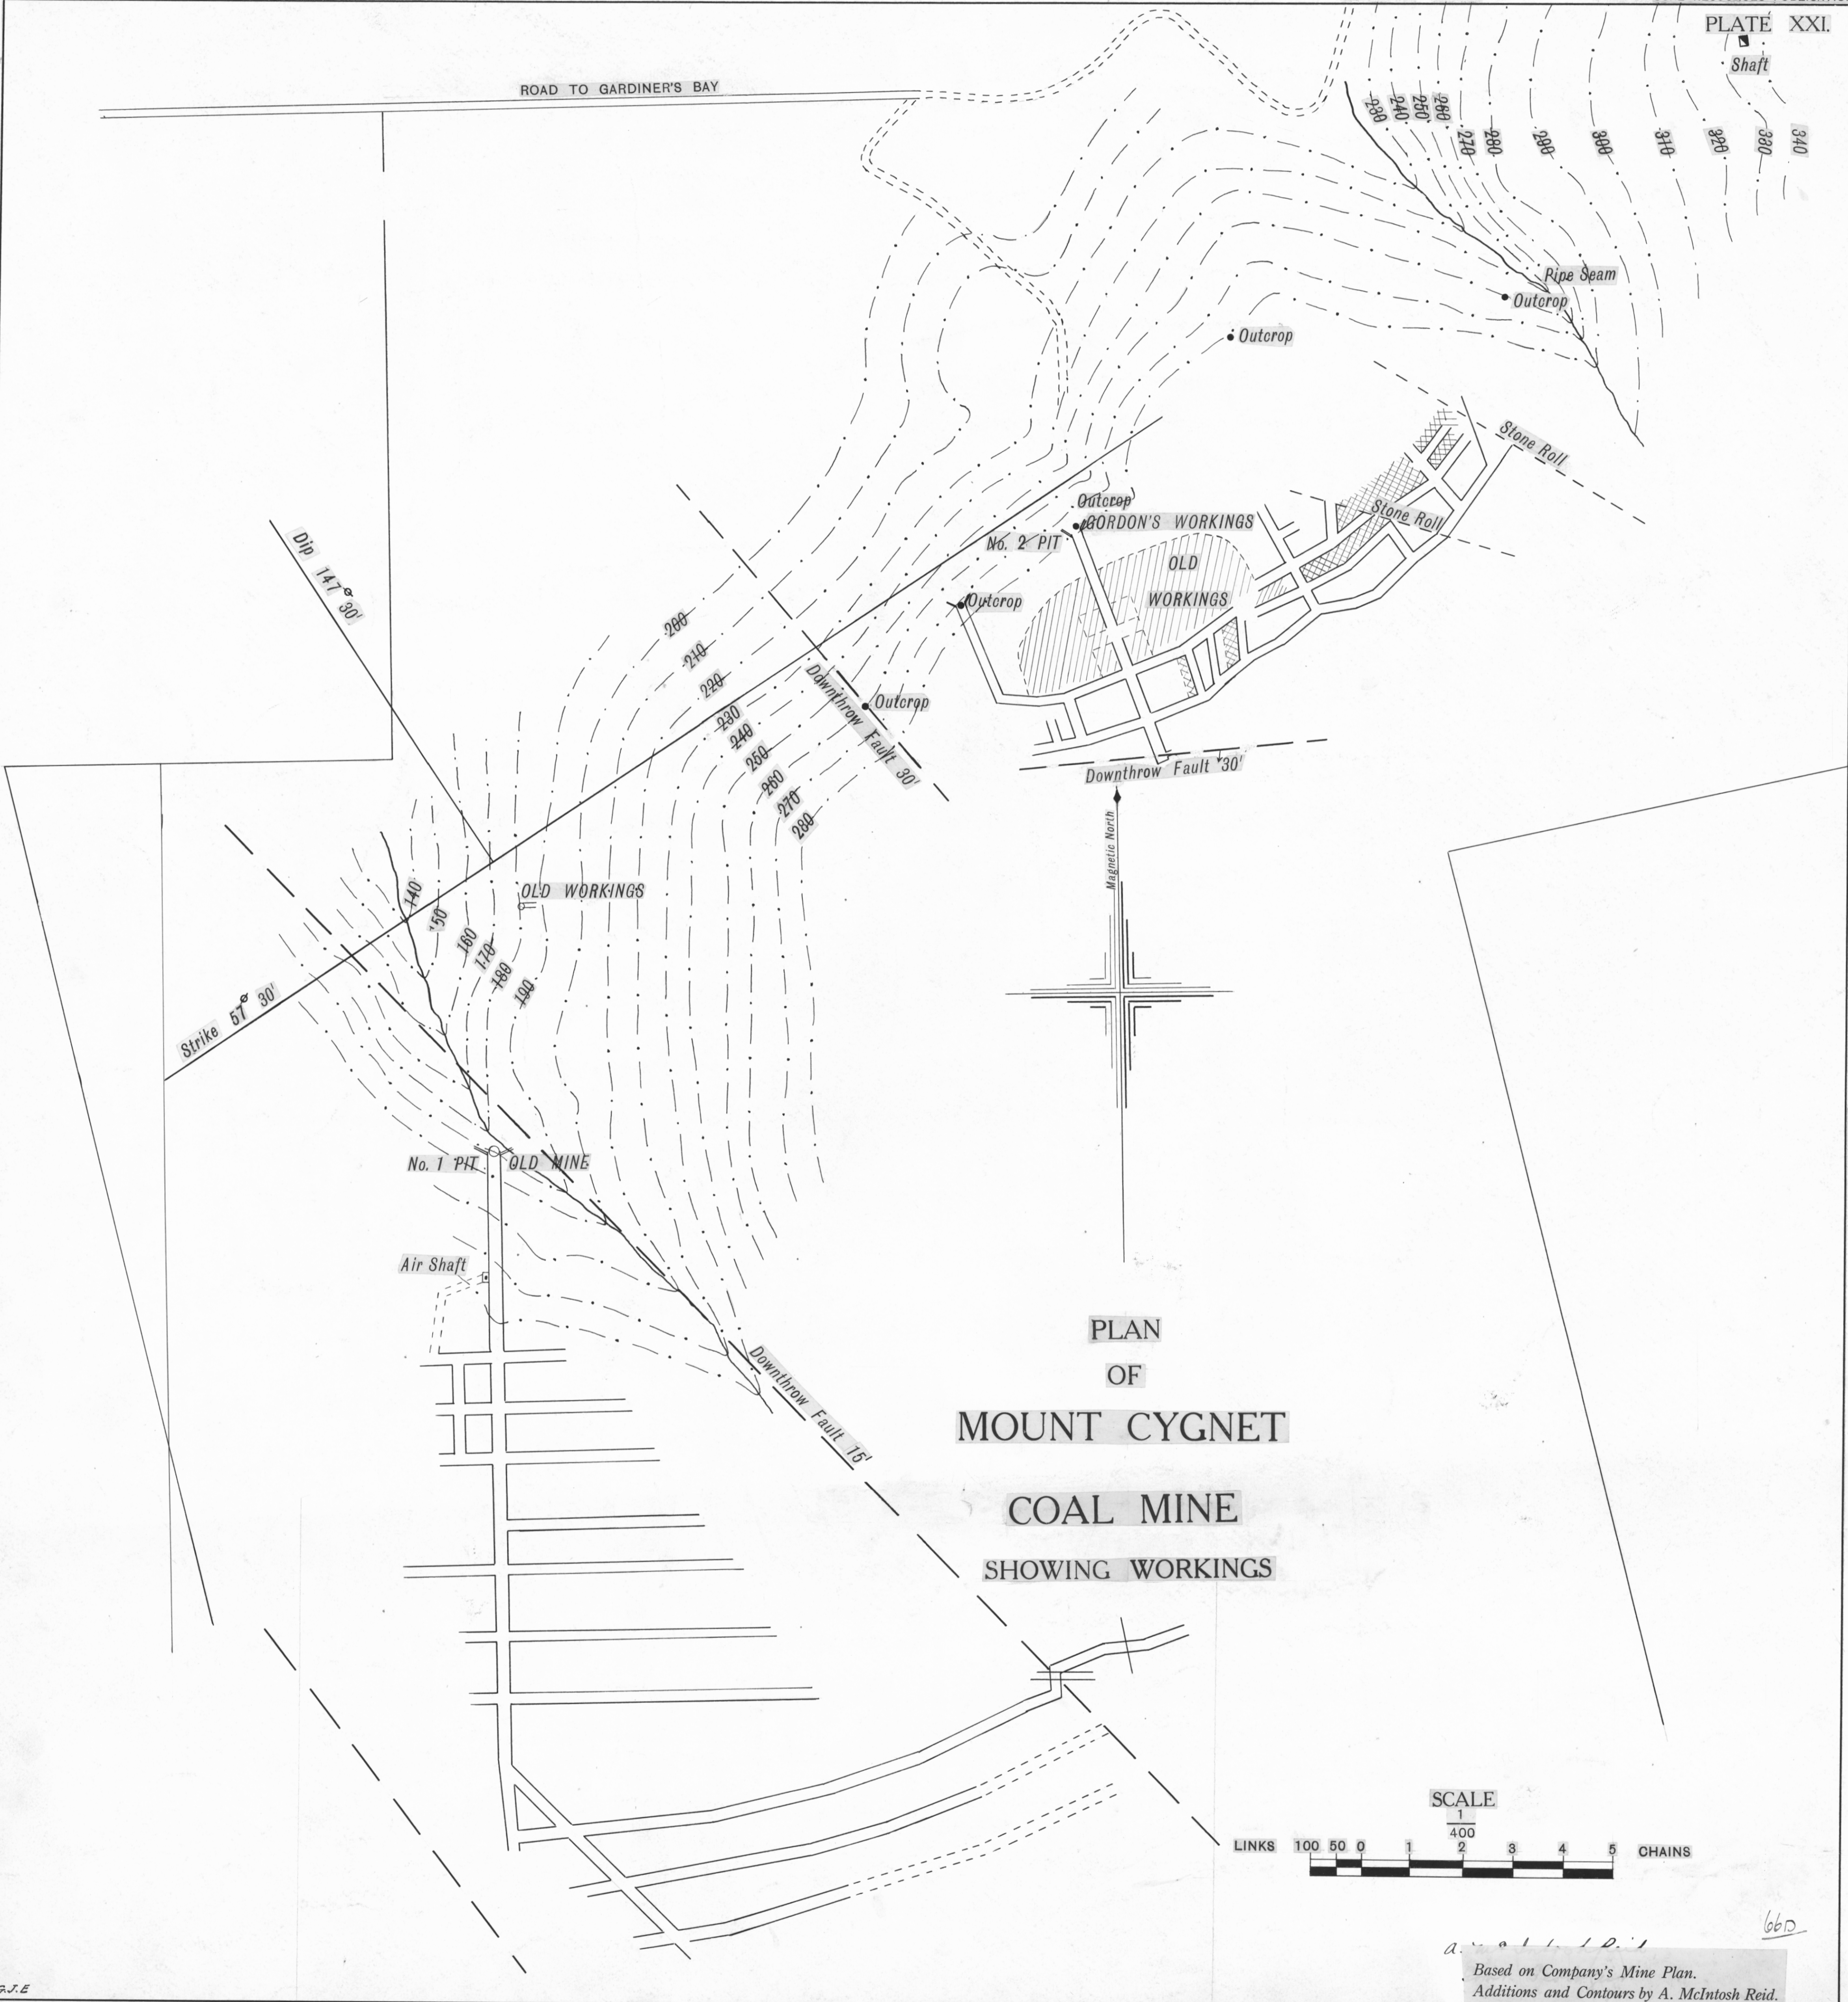

222

5 cm

PLAN
OF
MOUNT CYGNET
COAL MINE
SHOWING WORKINGS

Based on Company's Mine Plan.
Additions and Contours by A. McIntosh Reid.

66D/88

To be reduced so that this line measures 6 inches

Based on Company's Mine Plan. Additions and Contours by A. McIntosh Reid.