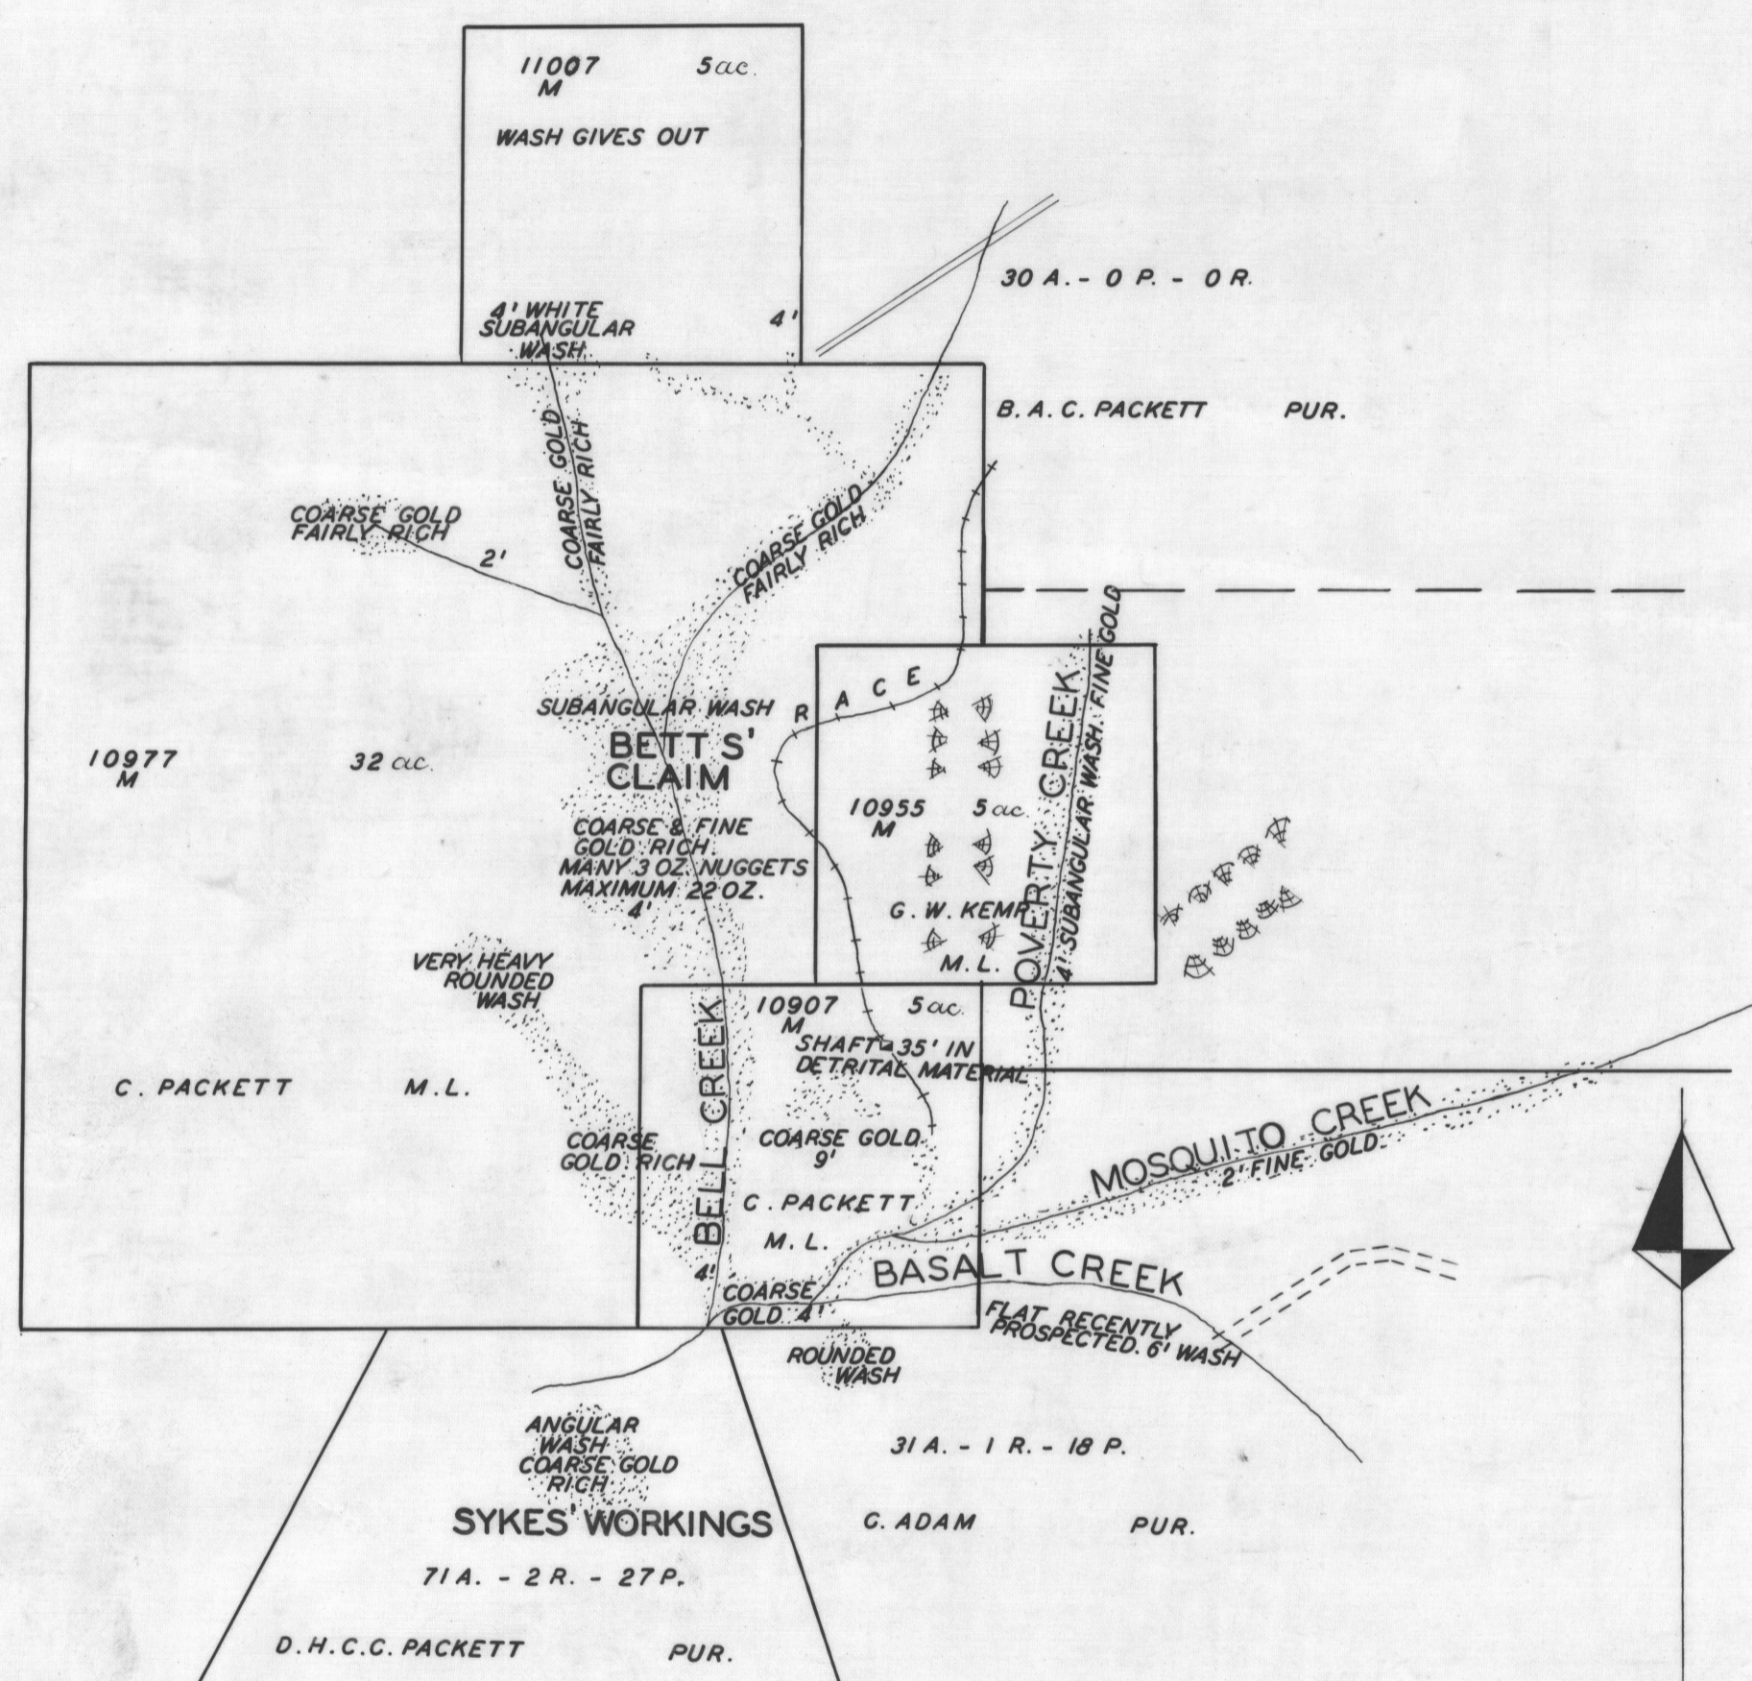

693

5 cm

BELL MOUNT GOLDFIELD

TO ACCOMPANY REPORT ON STORMONT - BLACK BLUFF BY
 E. BROADHURST
 FIELD GEOLOGIST
 1934

356

693

693/37

9-693.