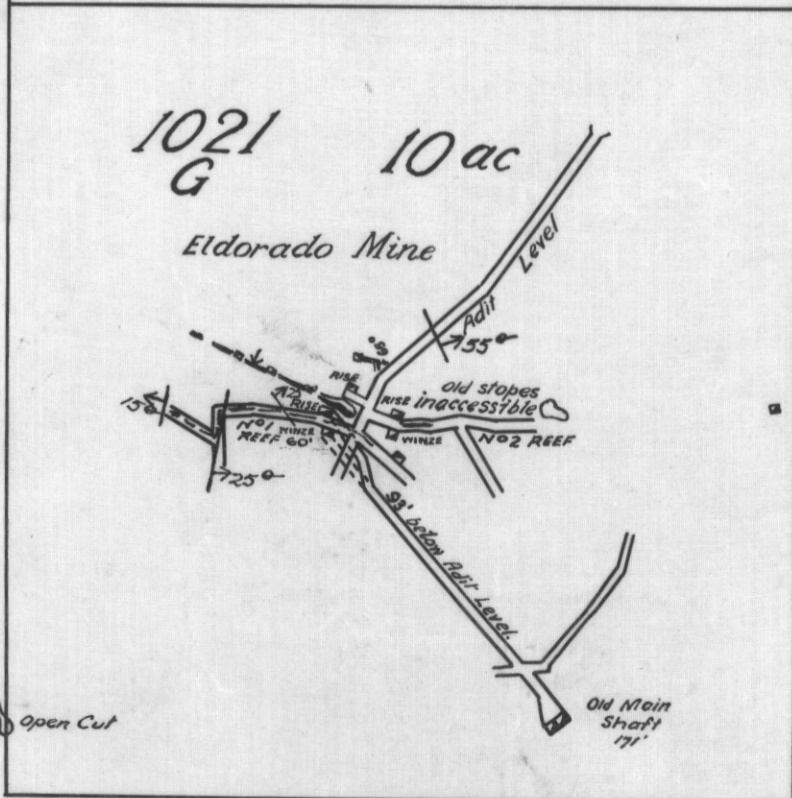

PLAY OF WORKINGS ELDORADO - GOLDEN HINGES & VICTORIAN GOLDEN GATE MINES

*Eldorado Workings compiled from
Departmental Mine Plans*

*H. J. Finucane M.Sc.
FIELD GEOLOGIST.
8-9-33.*

696L/40

5 cm

1154
93G 10 ac.

536
G 10 ac.

856
G 10 ac

744
G 10 ac

1021
G 10 ac

399

696L

1021-2