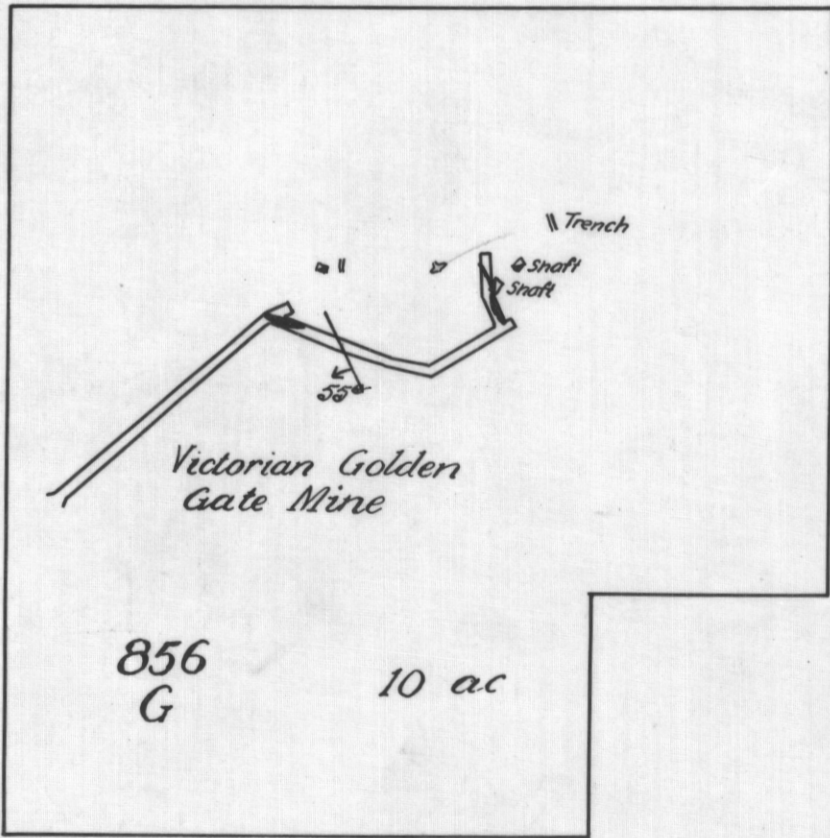

PLAY OF WORKINGS ELDORADO - GOLDEN HINGES & VICTORIAN GOLDEN GATE MINES

*Eldorado Workings compiled from
Departmental Mine Plans*

*H. J. Finucane M.Sc.
FIELD GEOLOGIST.
8-9-33.*

696L/40

5 cm

1154
93G 10 ac.

536
G 10 ac.

856
G 10 ac

744
G 10 ac

1021
G 10 ac

399

696L

1021-2