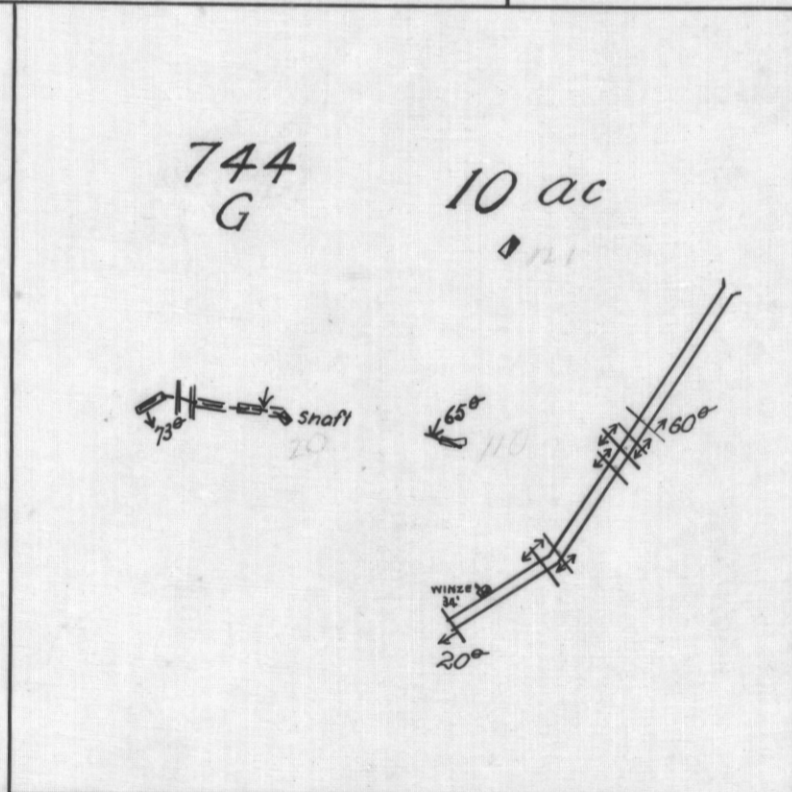

PLAY OF WORKINGS ELDORADO - GOLDEN HINGES & VICTORIAN GOLDEN GATE MINES

*Eldorado Workings compiled from
Departmental Mine Plans*

*H. J. Finucane M.Sc.
FIELD GEOLOGIST.
8-9-33.*

696L/40

5 cm

1154
93G 10 ac.

536
G 10 ac.

856
G 10 ac

744
G 10 ac

1021
G 10 ac

399

696L

1021-2