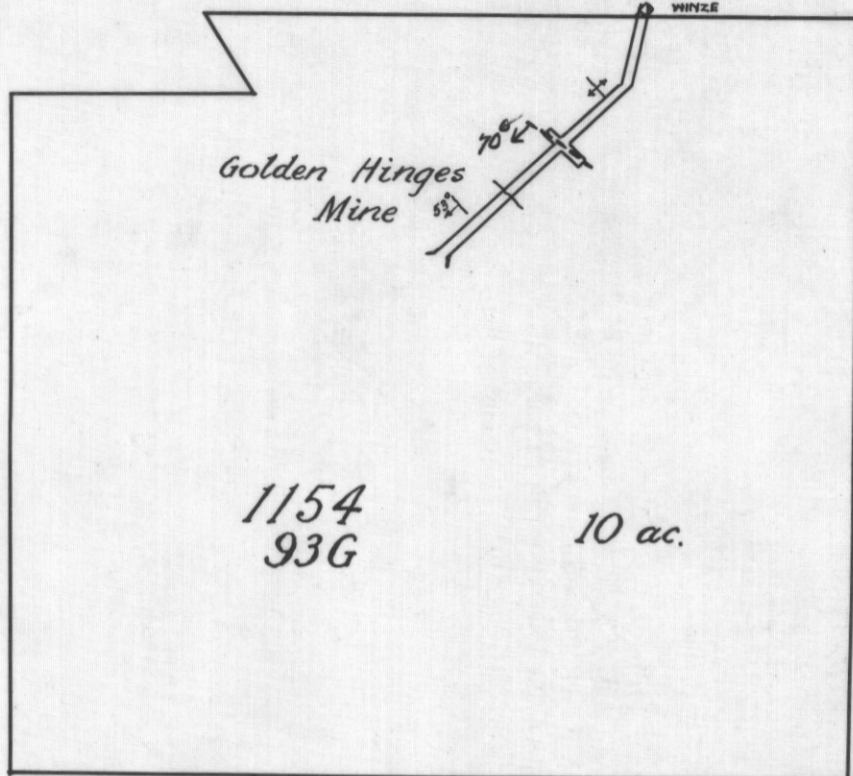

PLAY OF WORKINGS ELDORADO - GOLDEN HINGES & VICTORIAN GOLDEN GATE MINES

*Eldorado Workings compiled from
Departmental Mine Plans*

*H. J. Finucane M.Sc.
FIELD GEOLOGIST.
8-9-33.*

696L/40

5 cm

1154
93G 10 ac.

536
G 10 ac.

856
G 10 ac

744
G 10 ac

1021
G 10 ac

399

696L

1021-2