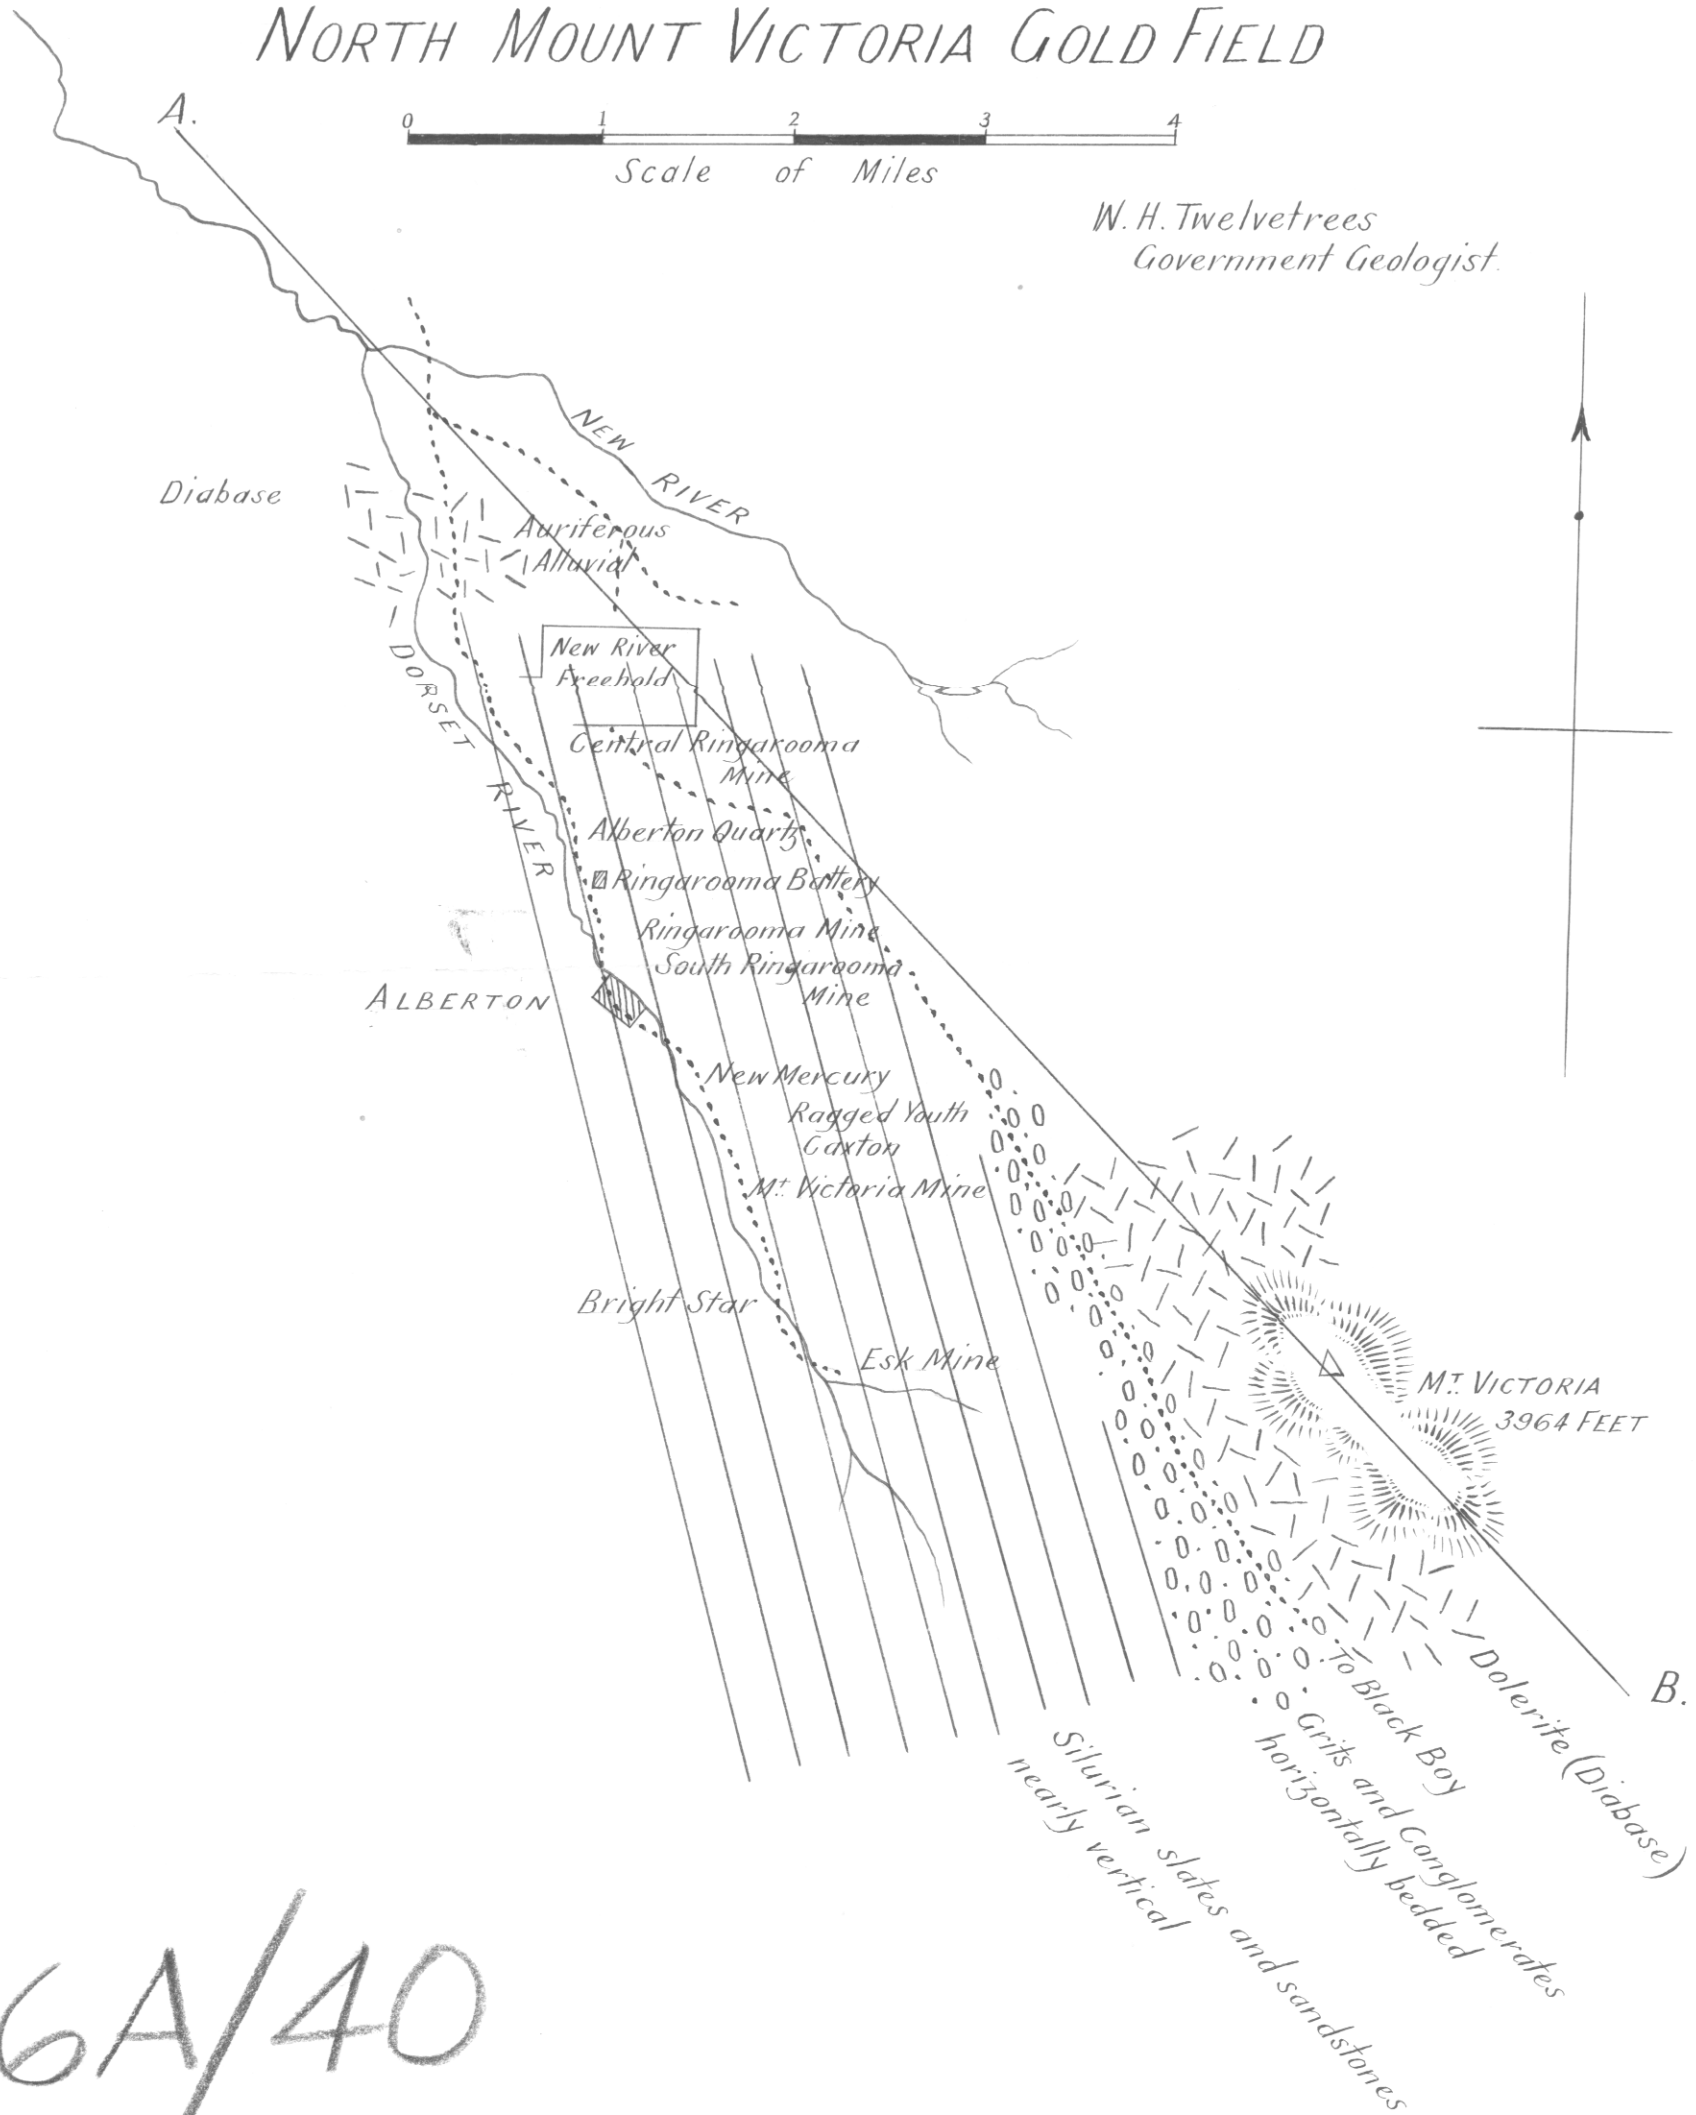

GEOLOGICAL SKETCH MAP

OF THE

NORTH MOUNT VICTORIA GOLD FIELD

W. H. Twelvetrees
Government Geologist.

6A/40