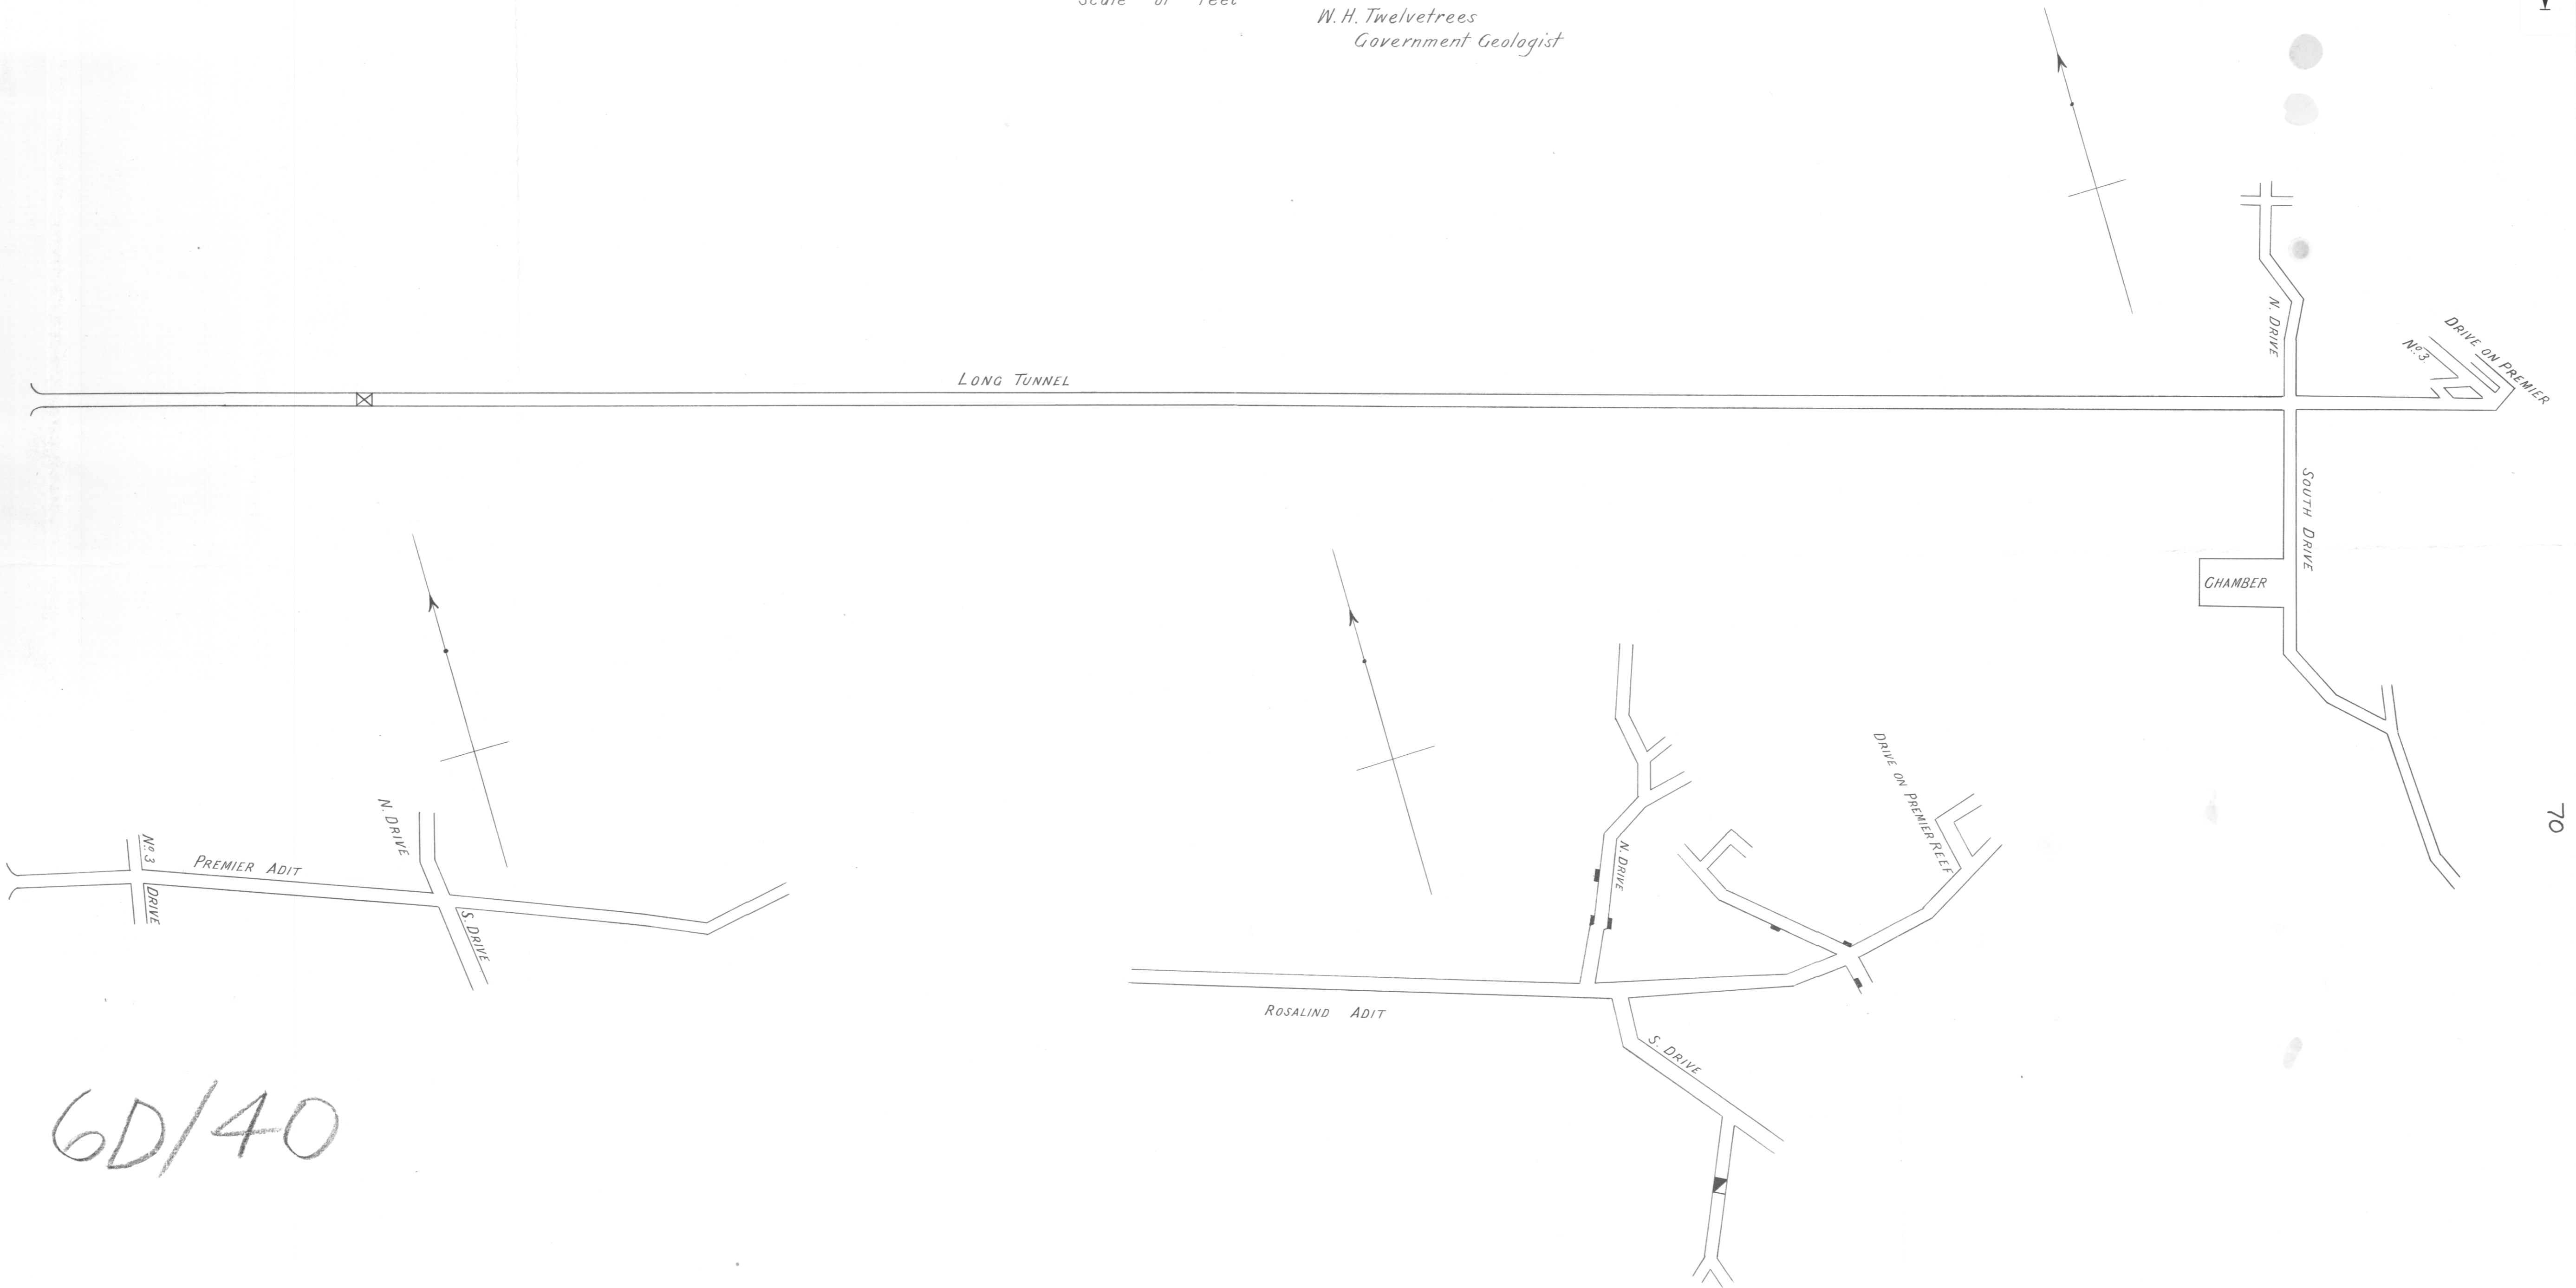

# RINGAROOMA MINE

SHOWING TUNNEL AND DRIVES

W. H. Twelvetrees  
Government Geologist

6D/40

6D