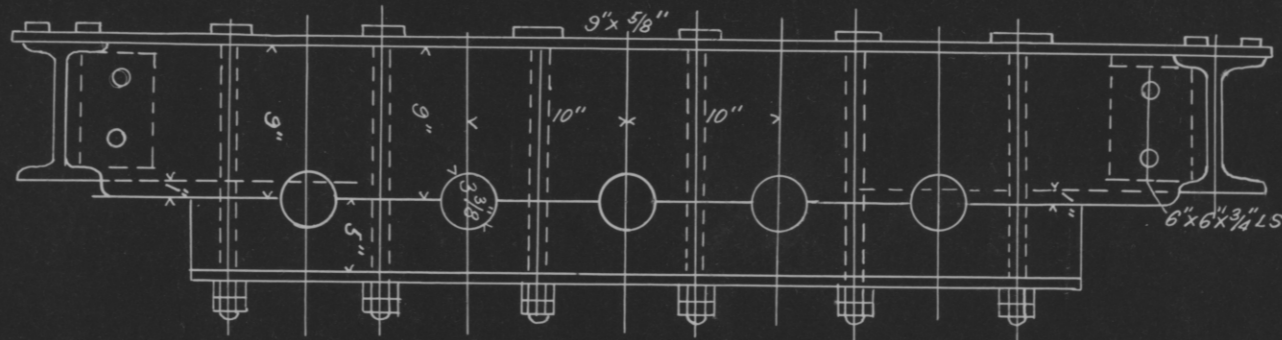

FIVE HEAD BATTERY

SCALE - 1 INCH = ONE FOOT

ALL BOLTS TO BE DOUBLE NUTTED

Shanks 3 3/8", Permanent Heads 9" x 16 1/2", Shoes 9" x 9", Steel discs 8" x 5"

703/M