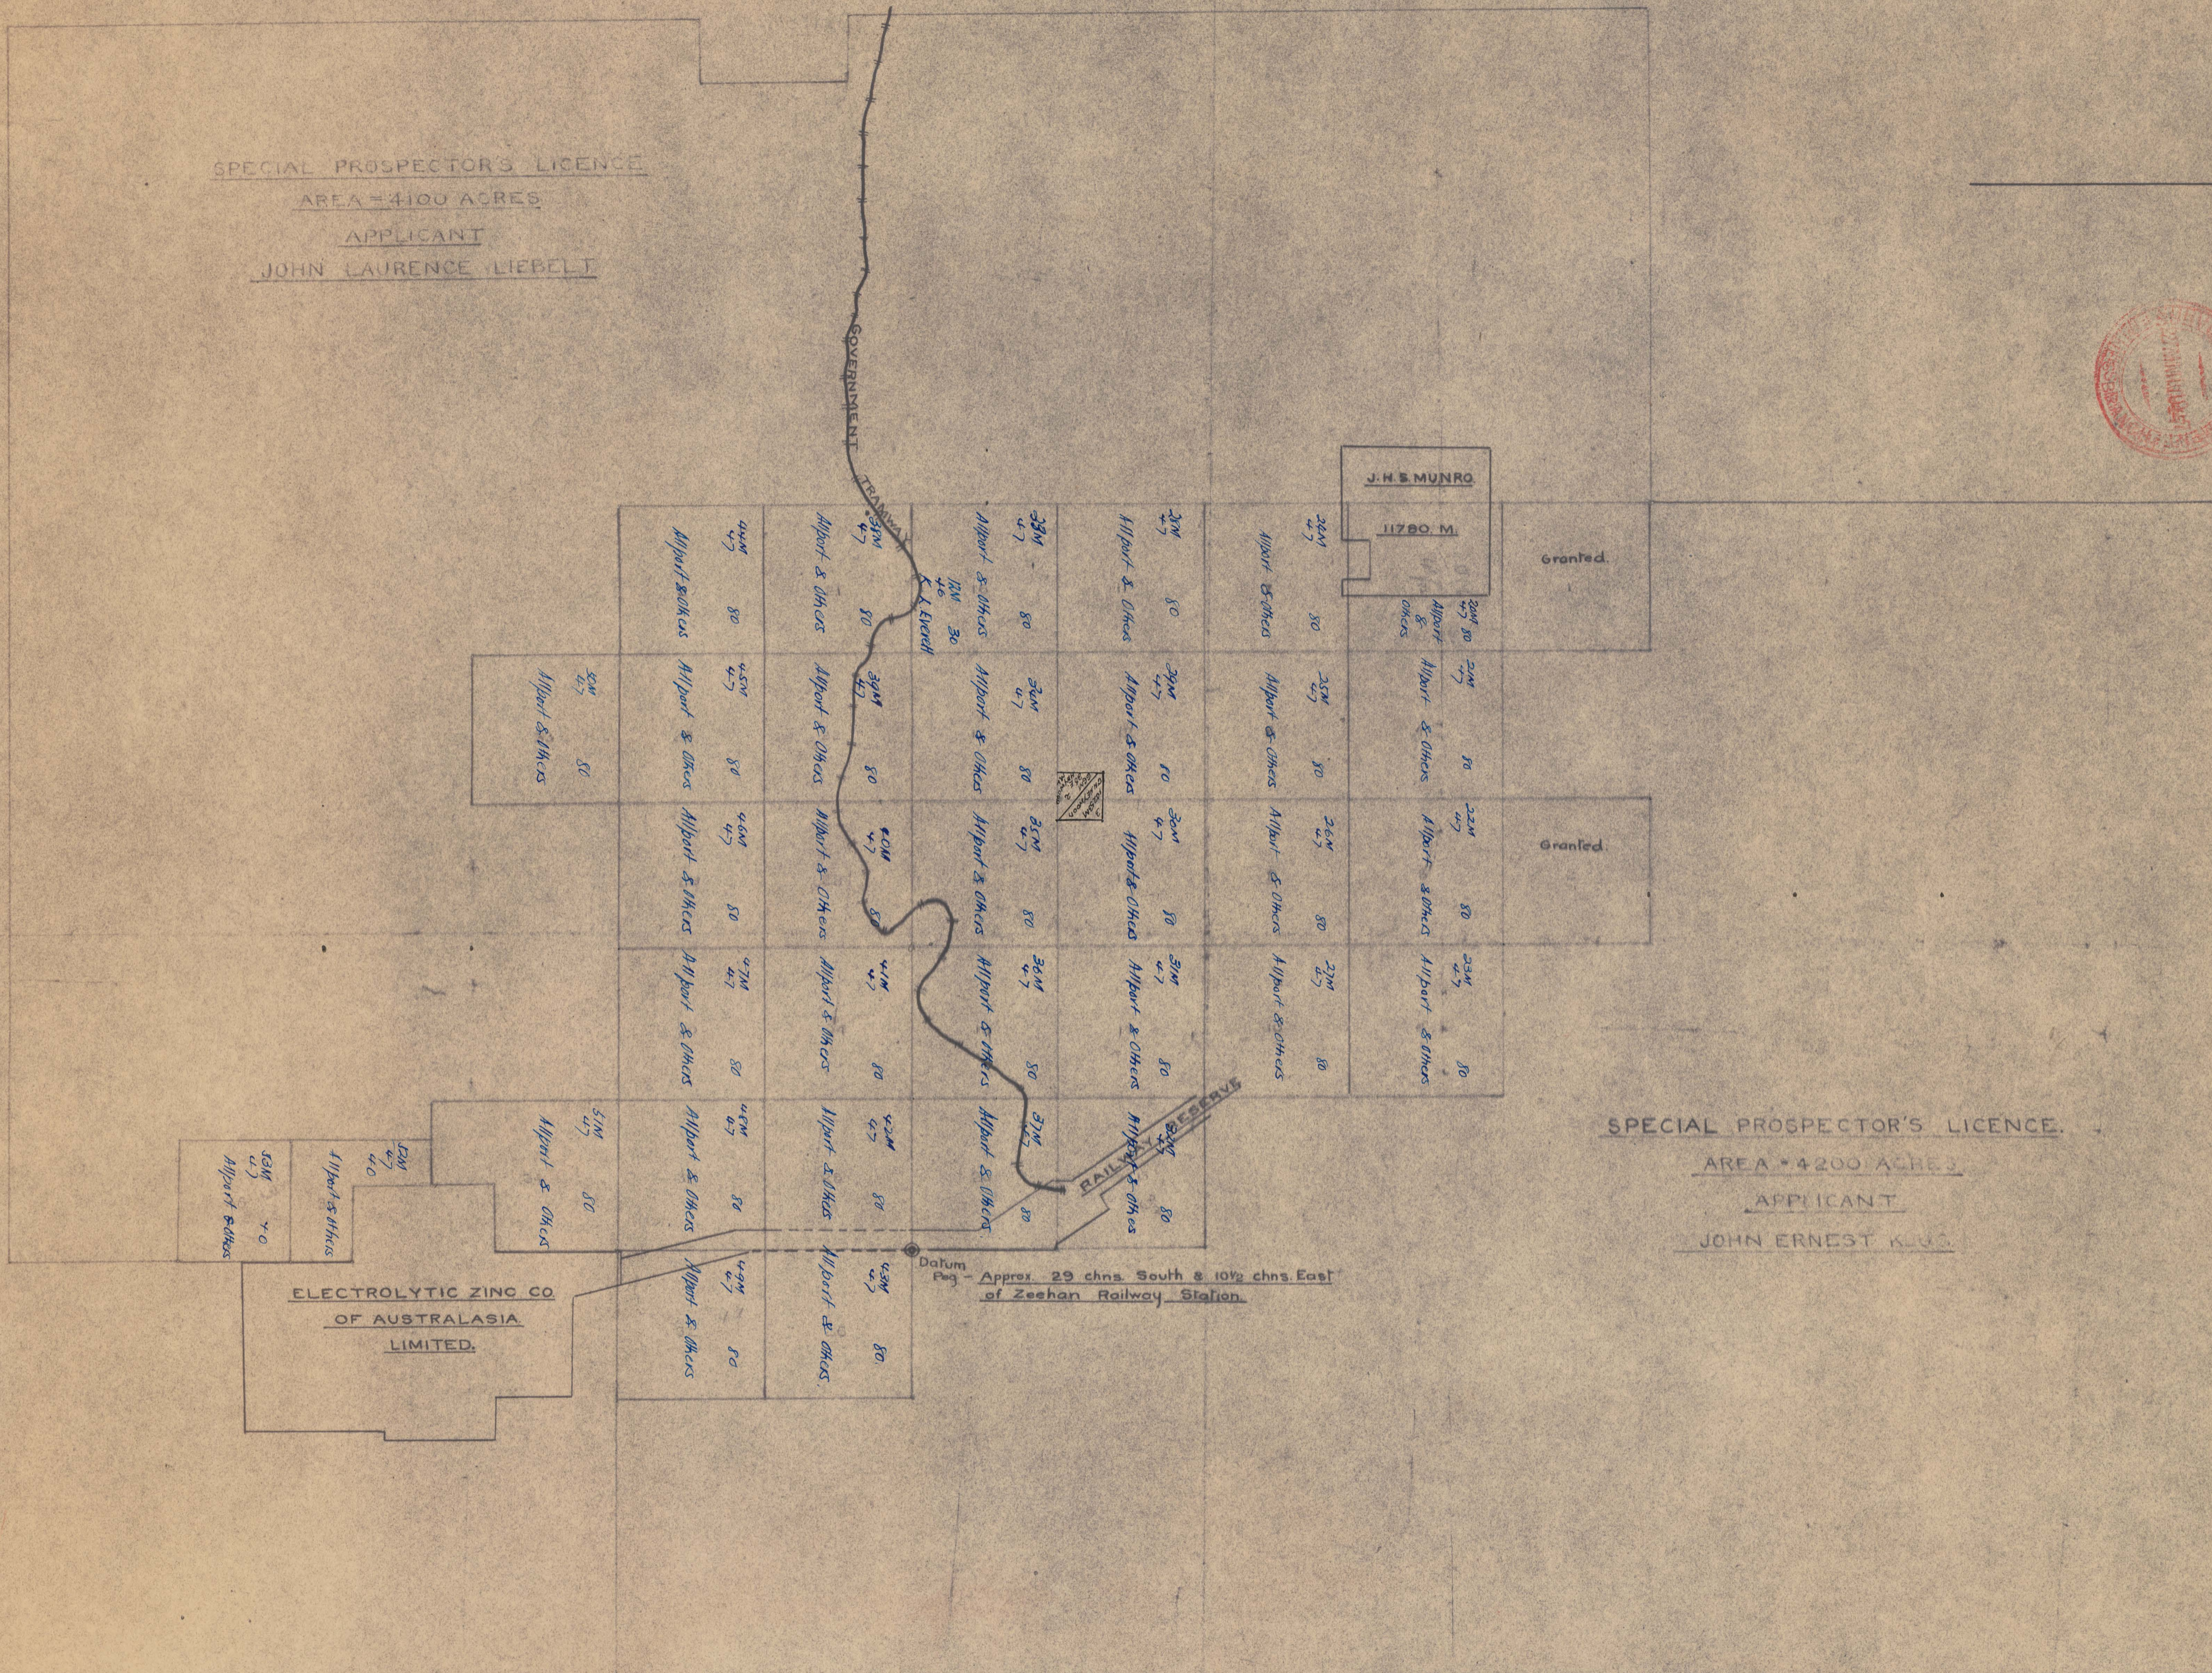

S.P  
206-05

SPECIAL PROSPECTOR'S LICENCE  
AREA = 4100 ACRES  
APPLICANT  
JOHN LAURENCE LIEBELT

PLAN OF LEASES AT ZEEHAN  
SHOWING LEASES (3 to 36) APPLIED FOR IN NAMES  
OF  
HENRY DOBSON, HENRY ALLPORT AND  
WILLIAM ELLIS COX.

Note: Refer Zeehan Mineral Chart  
Scale: 1 inch = 20 chains.

Date: 19<sup>th</sup> March 1947.

S.P  
206-05