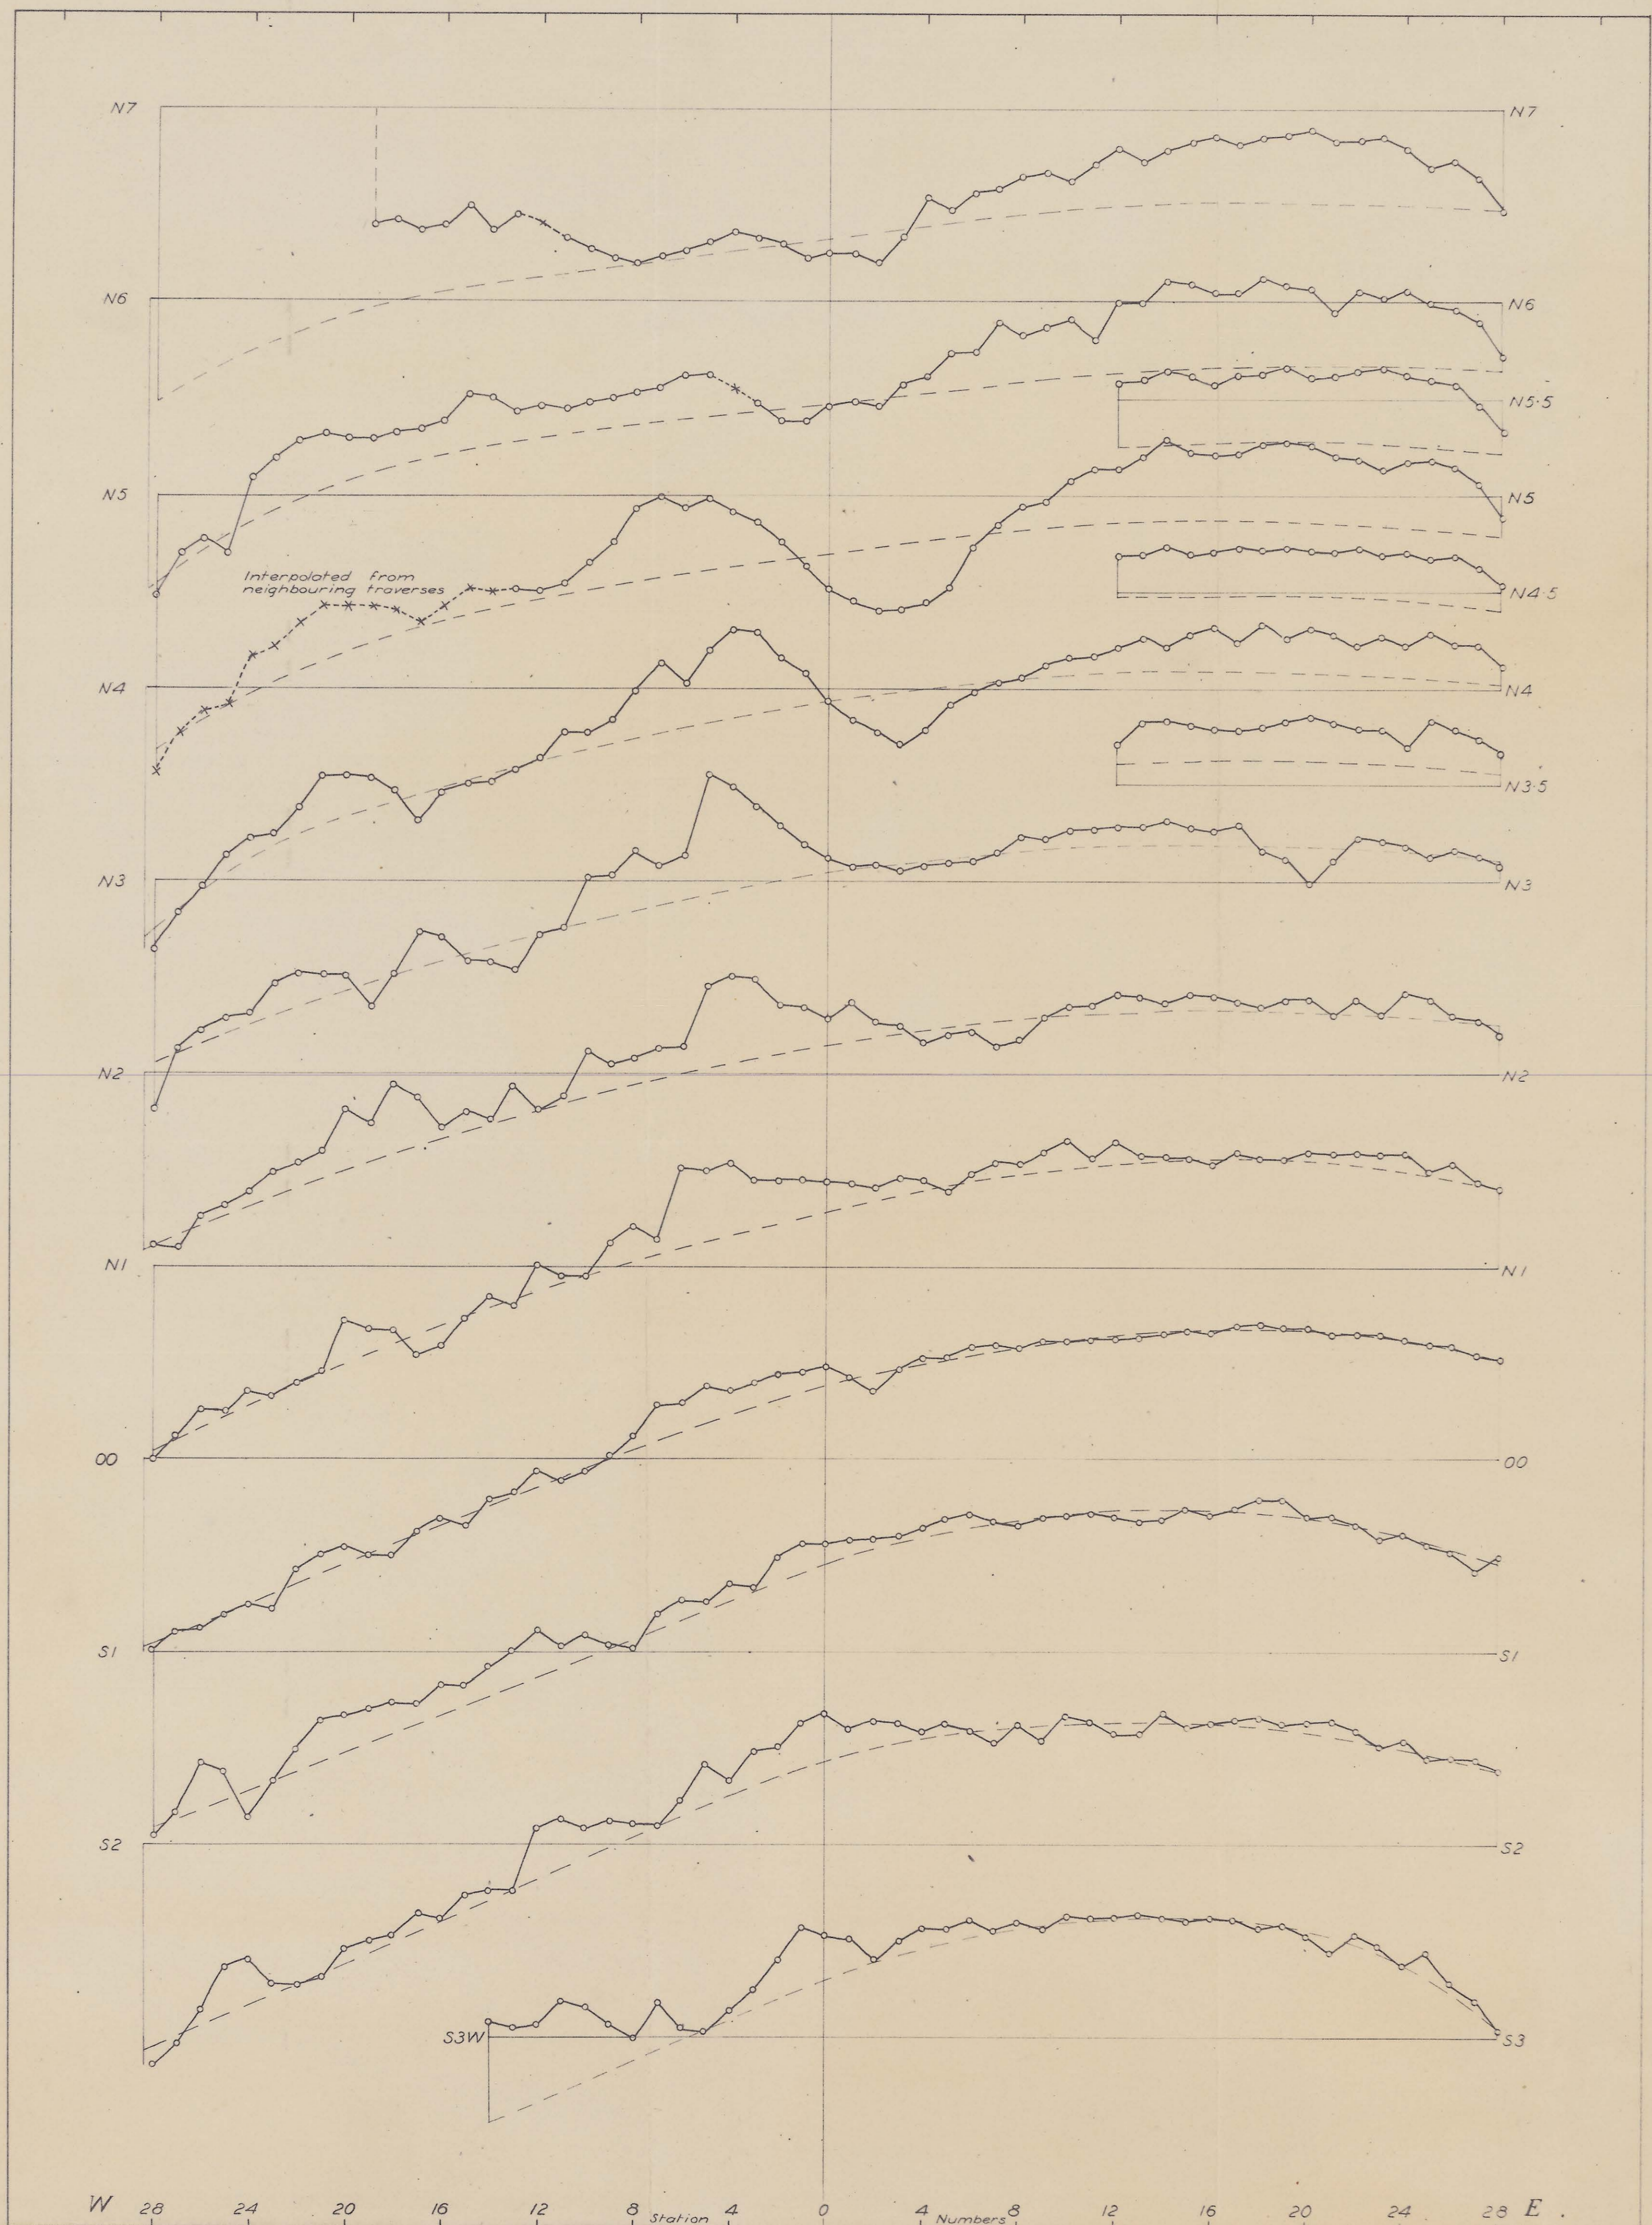

7052 b

GEOPHYSICAL SURVEY AT ZEEHAN, TAS.  
 MARIPOSA AREA  
 REDUCED GRAVITY AND  
 REGIONAL GRAVITY PROFILES

SCALE  
 Horiz. 100 0 100 200 Feet  
 Vert. 0.5 0 0.5 1.0 milligals

—○— Reduced Gravity Profiles  
 - - - Regional Gravity Profiles

*A. P. Loh*  
 Geophysicist

G32/53