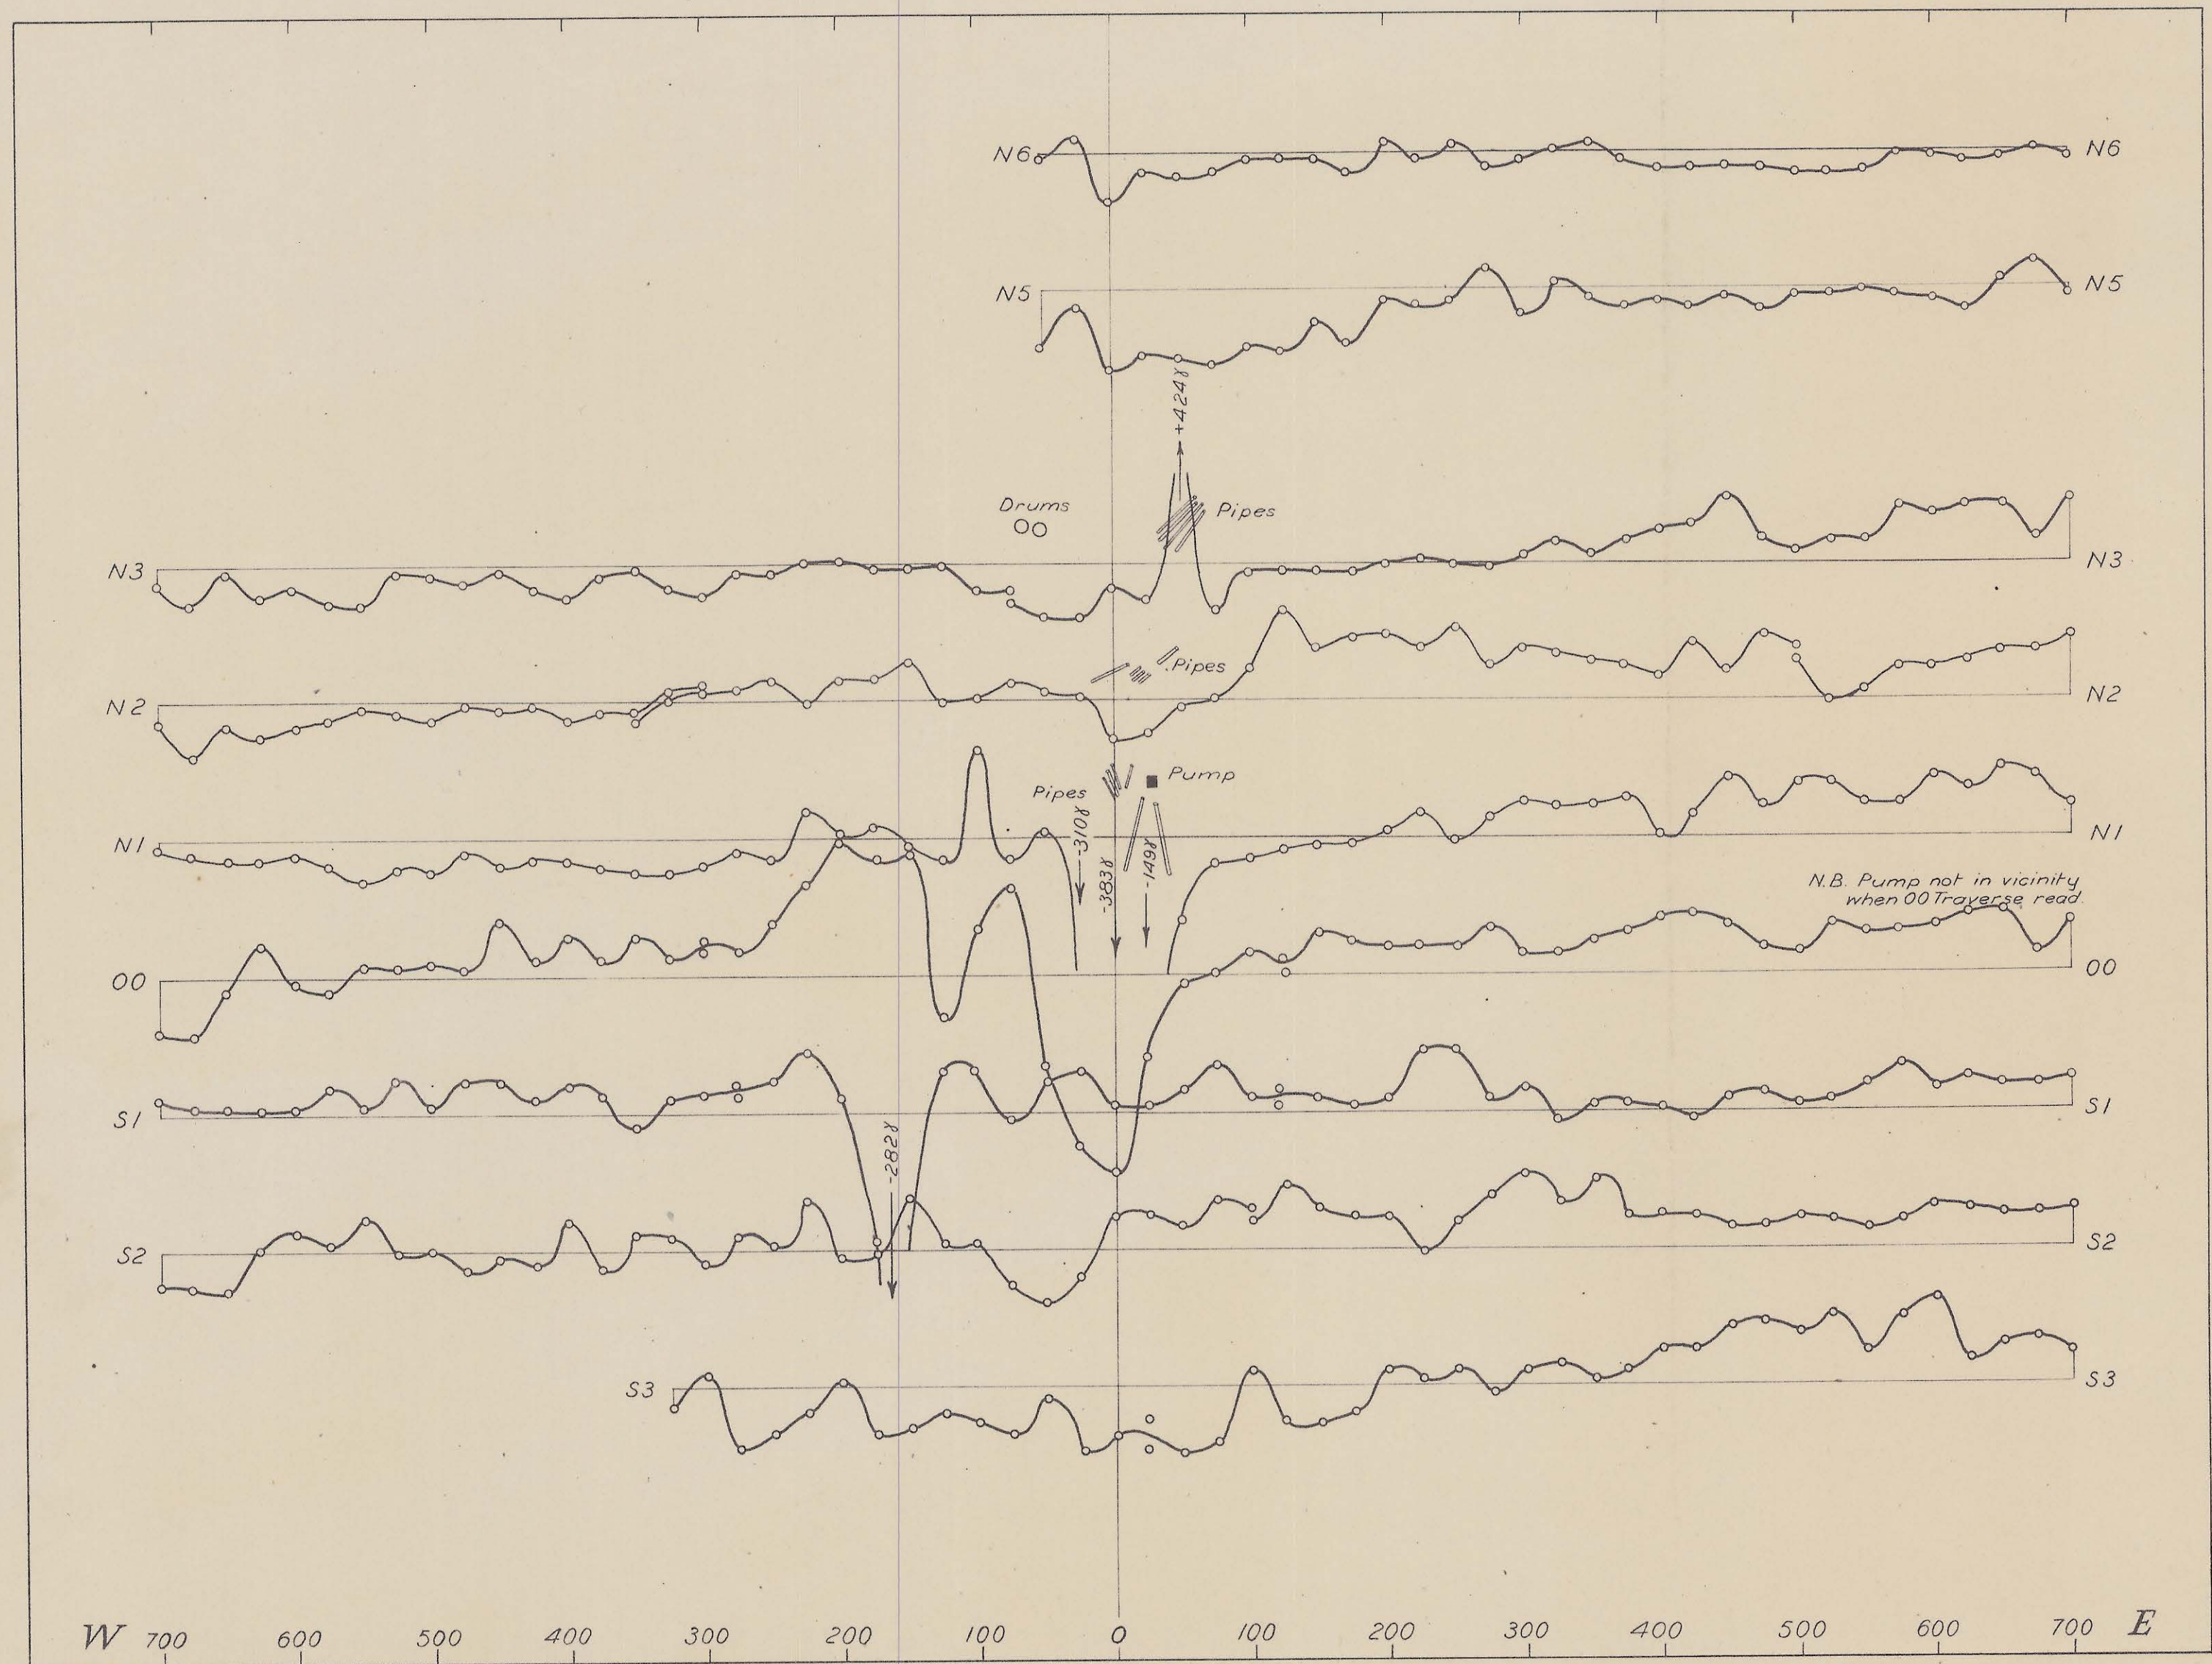

7052 e

GEOPHYSICAL SURVEY AT ZEEHAN, TAS.

MARIPOSA AREA

MAGNETIC VERTICAL FORCE PROFILES

R. Philip Loh
Geophysicist

G32/56