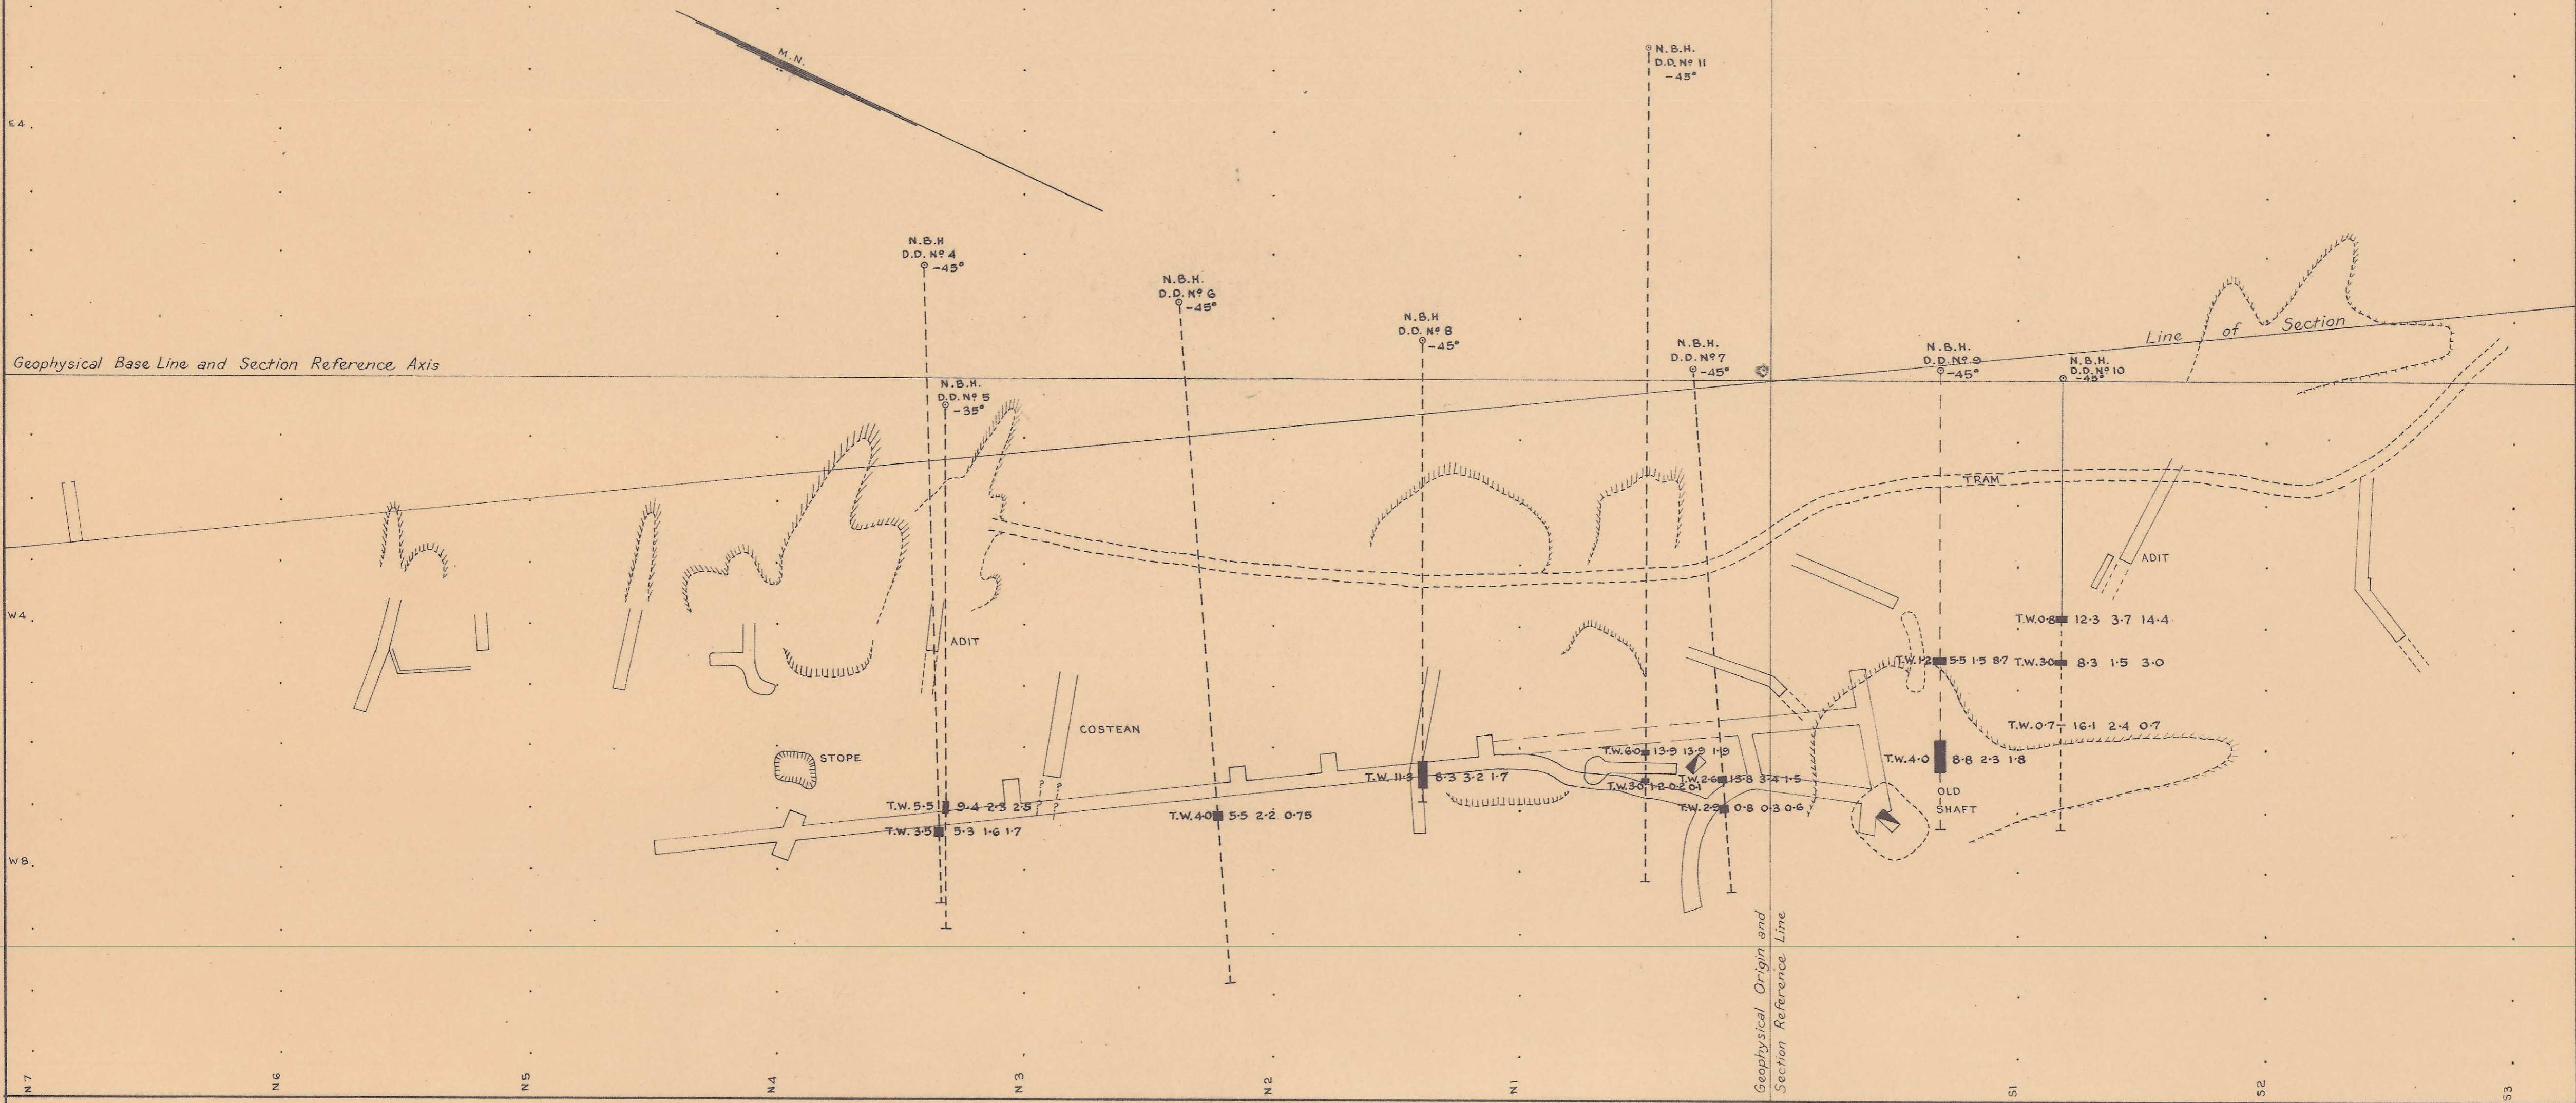

M

7054 b

Scale 1" = 40'

Only the more significant intersections shown

MARIPOSA

Assays shown: True Width | % Pb, O₃s Ag, % Zn

Composite Plan and Geophysical Grid
Grid North 25° W. of M.N. (approx.)