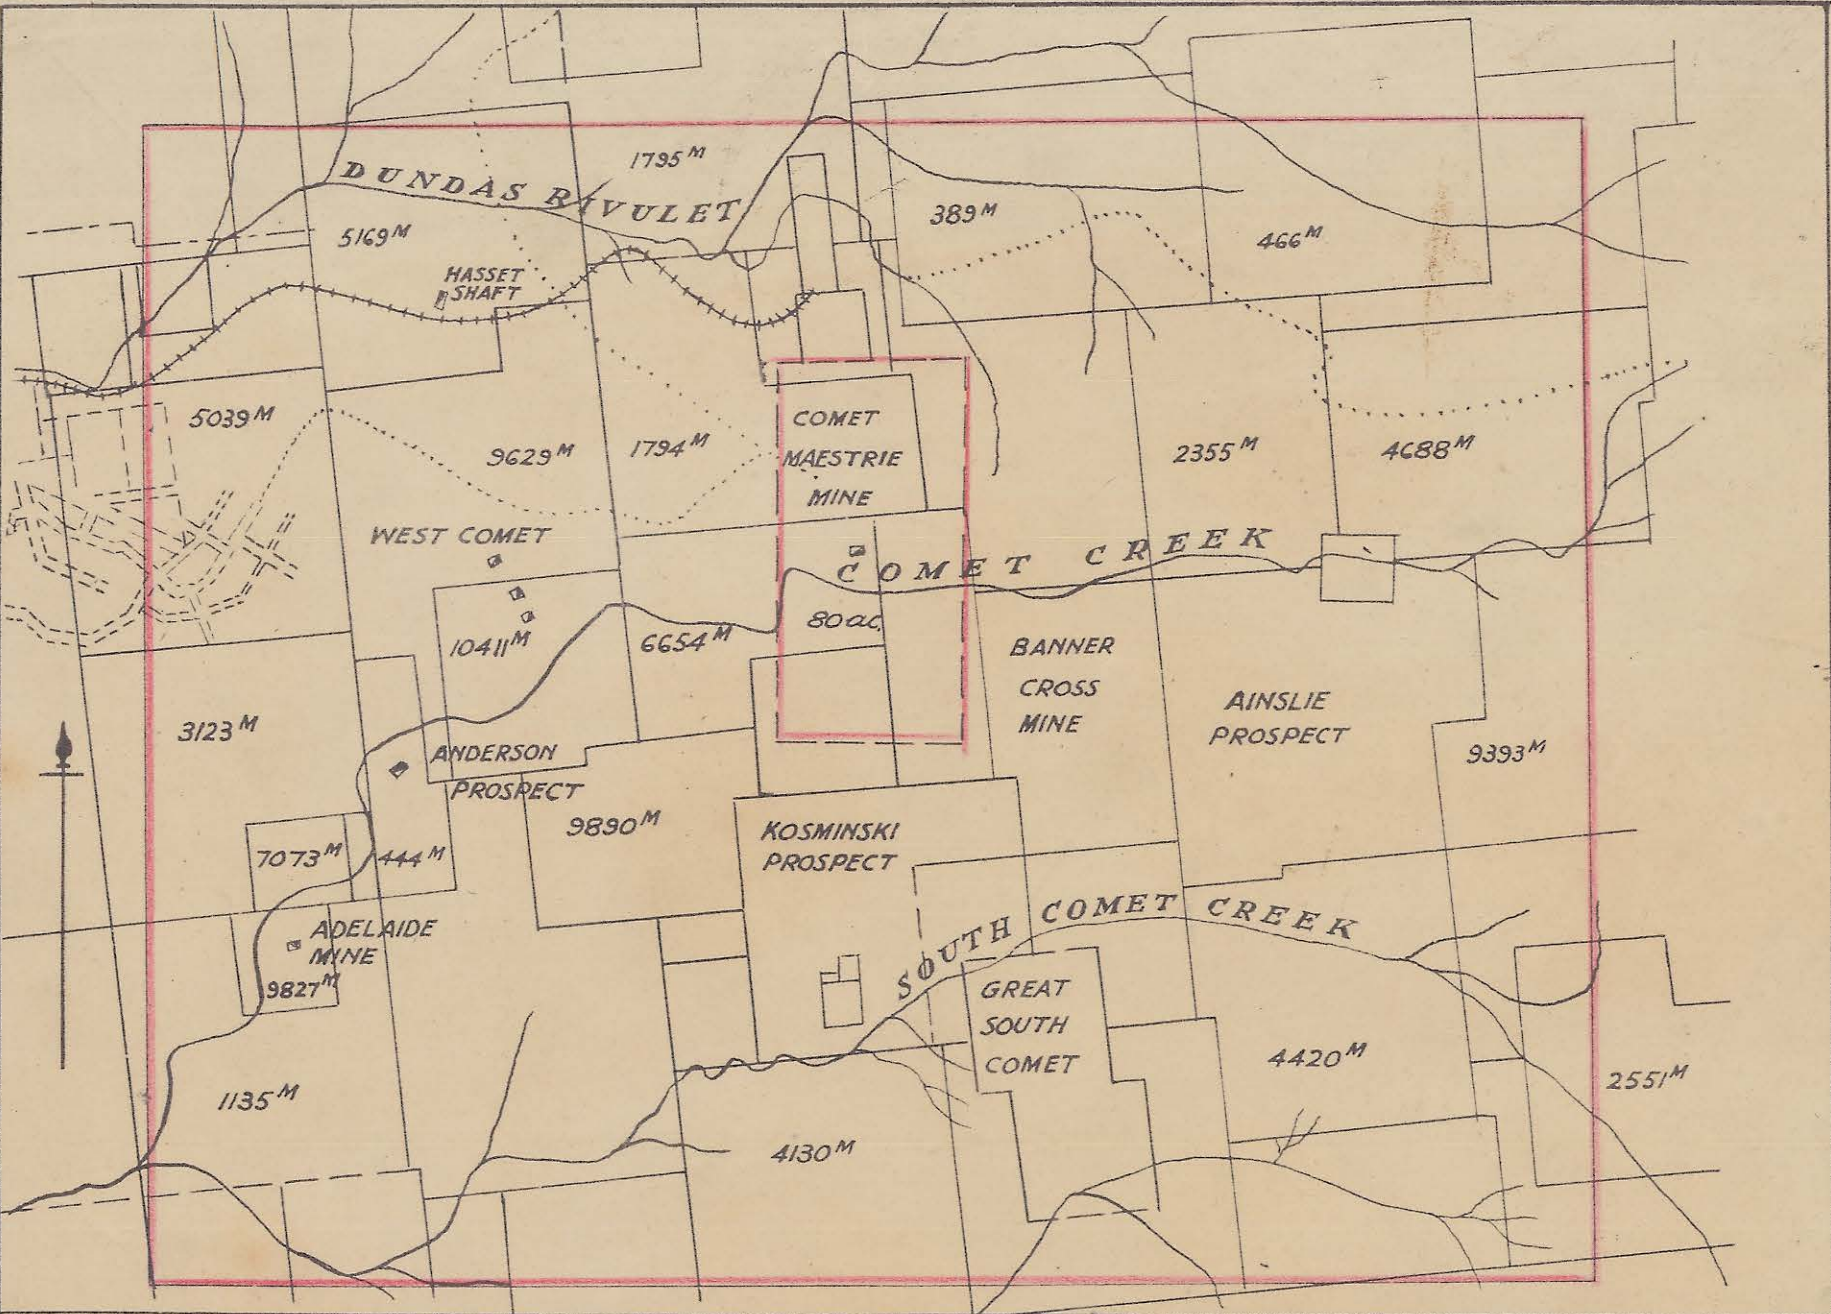

M

5 cm

7072

PLATE I

DUNDAS PROSPECT, TASMANIA
 showing
 SPECIAL PROSPECTING AREA & COMET-MAESTRIE MINE
 Scale: 1 inch = 20 chains