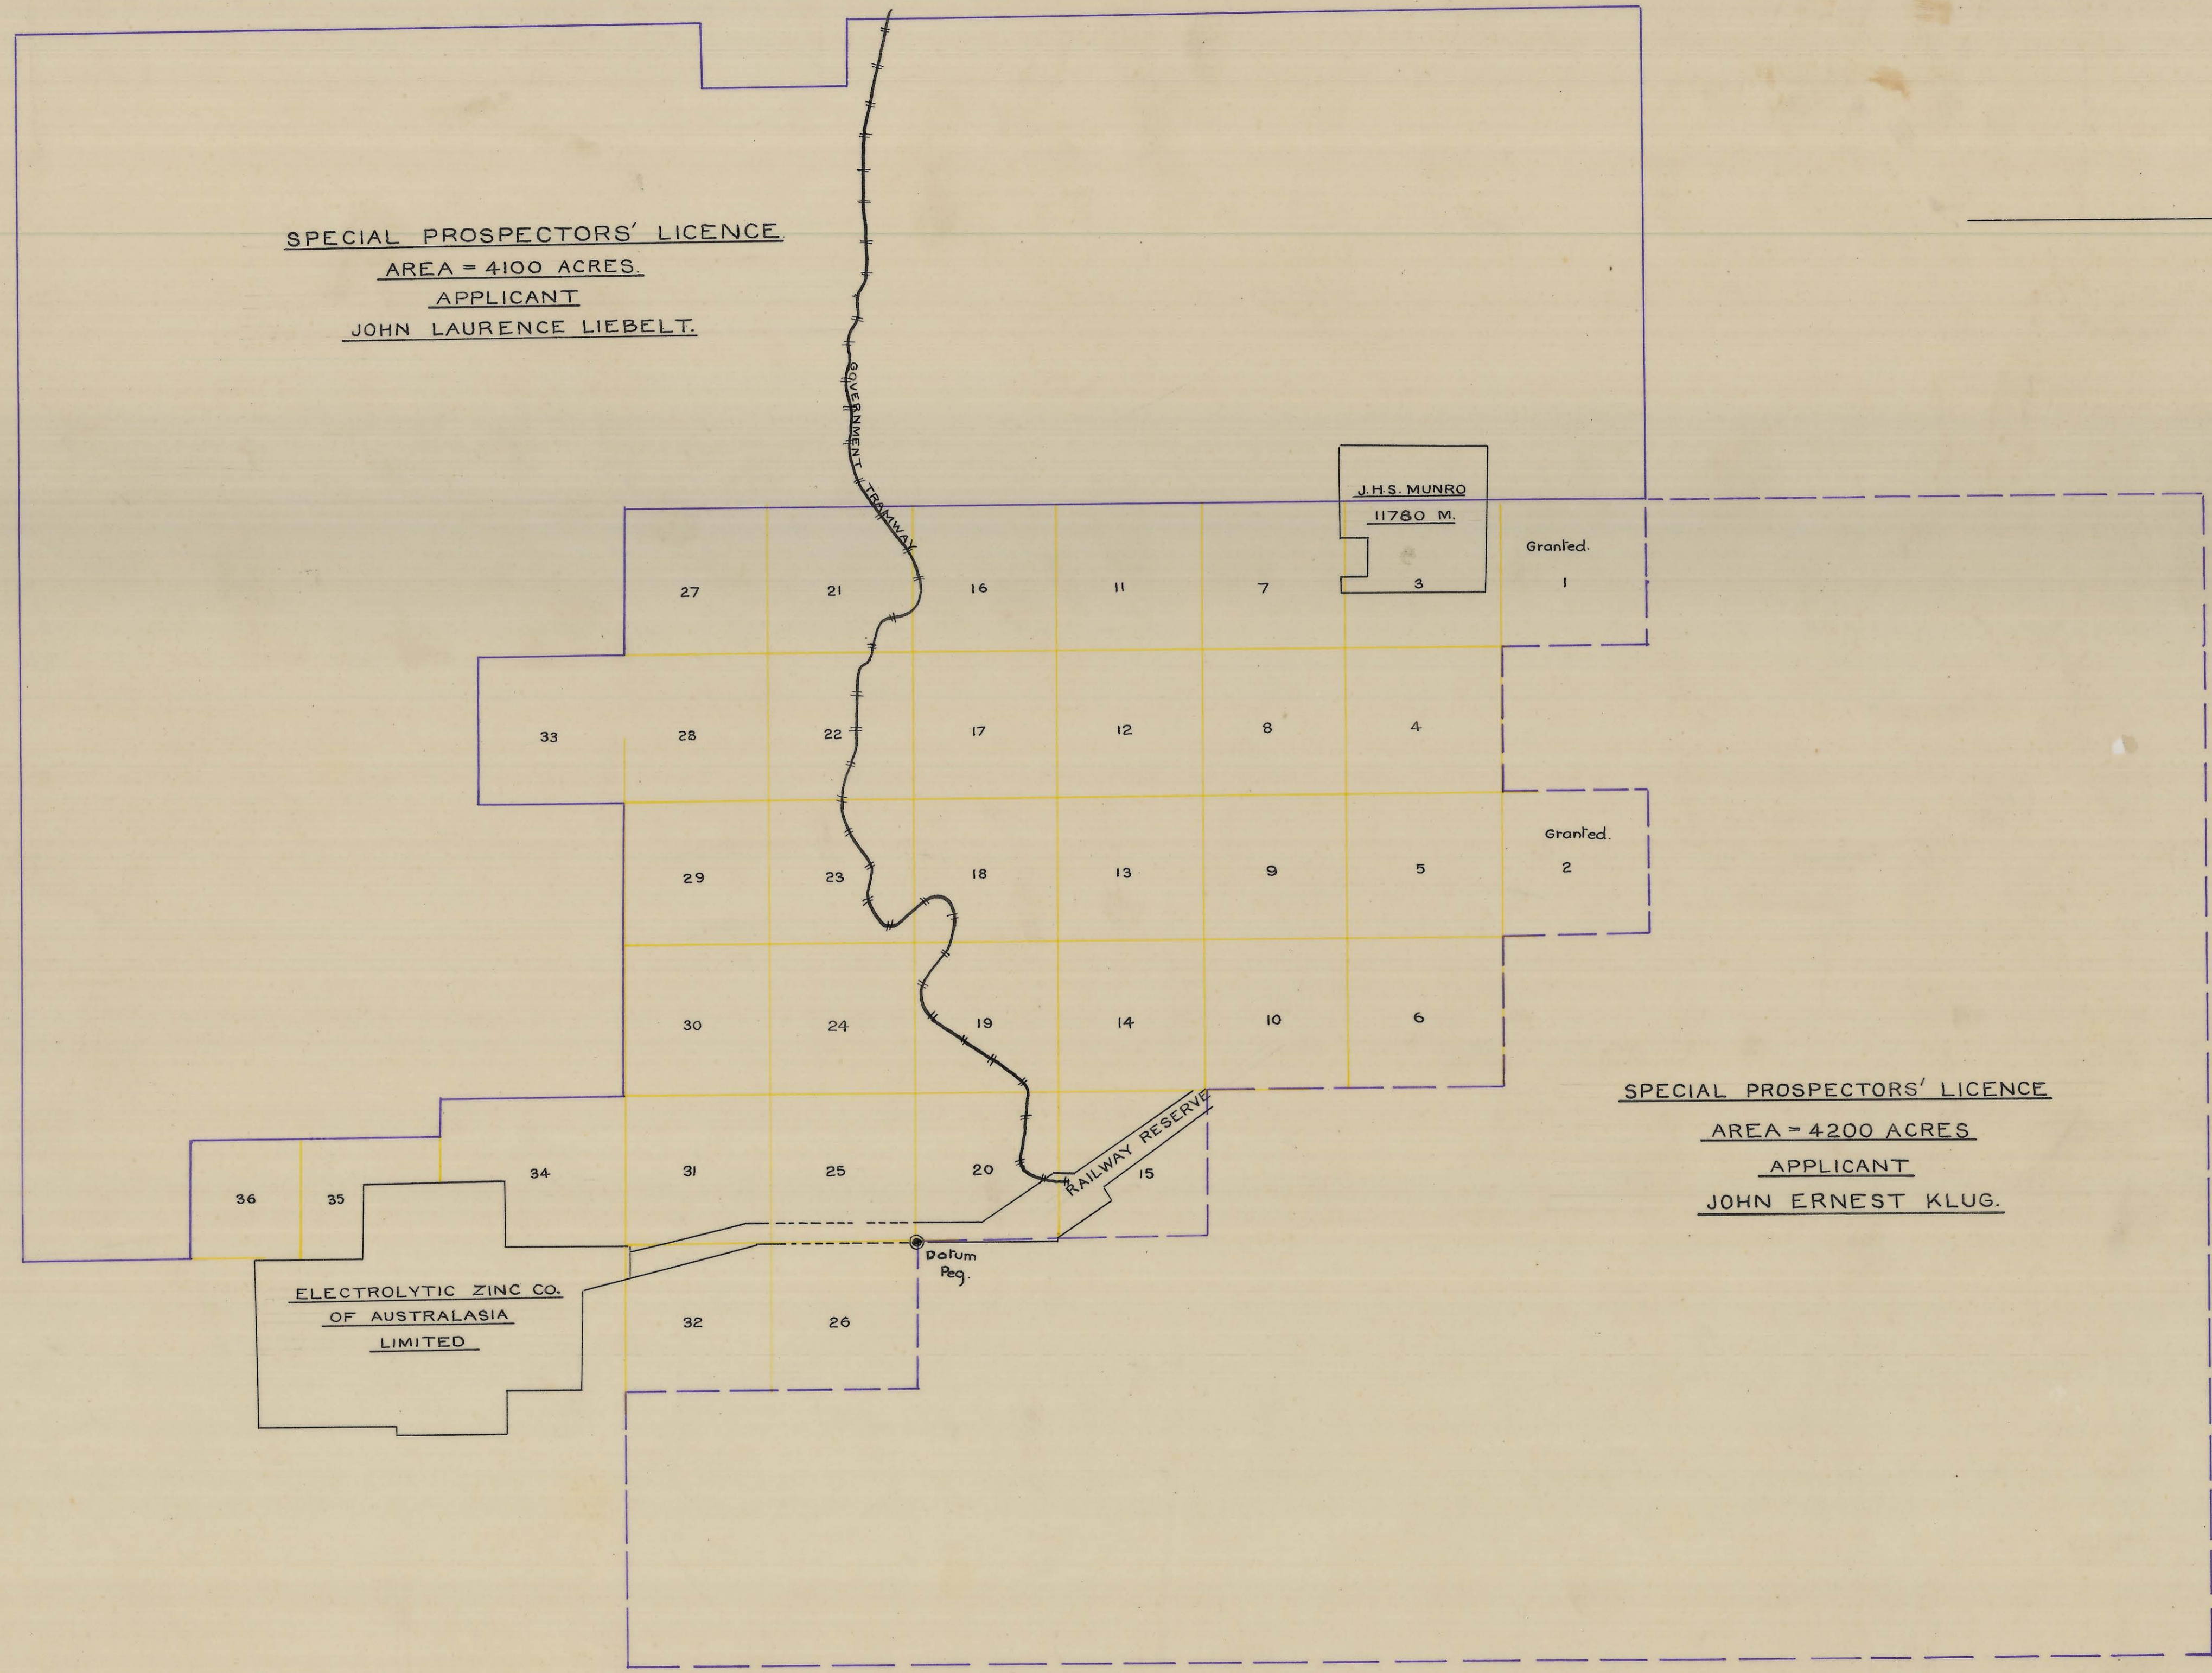

4

SPECIAL PROSPECTORS' LICENCE  
AREA = 4100 ACRES.  
APPLICANT  
JOHN LAURENCE LIEBELT.

SPECIAL PROSPECTORS' LICENCE  
AREA = 4200 ACRES.  
APPLICANT  
JOHN ERNEST KLUG.

ELECTROLYTIC ZINC CO.  
OF AUSTRALASIA  
LIMITED

— SPECIAL PROSPECTORS' LICENCES —  
 — PLAN OF AREAS AT ZEEHAN APPLIED FOR BY:—  
 — JOHN LAURENCE LIEBELT —  
 &  
 — JOHN ERNEST KLUG. —

Note: Refer to Mineral Chart of Zeehan.  
 Scale: 1 inch = 20 chains.