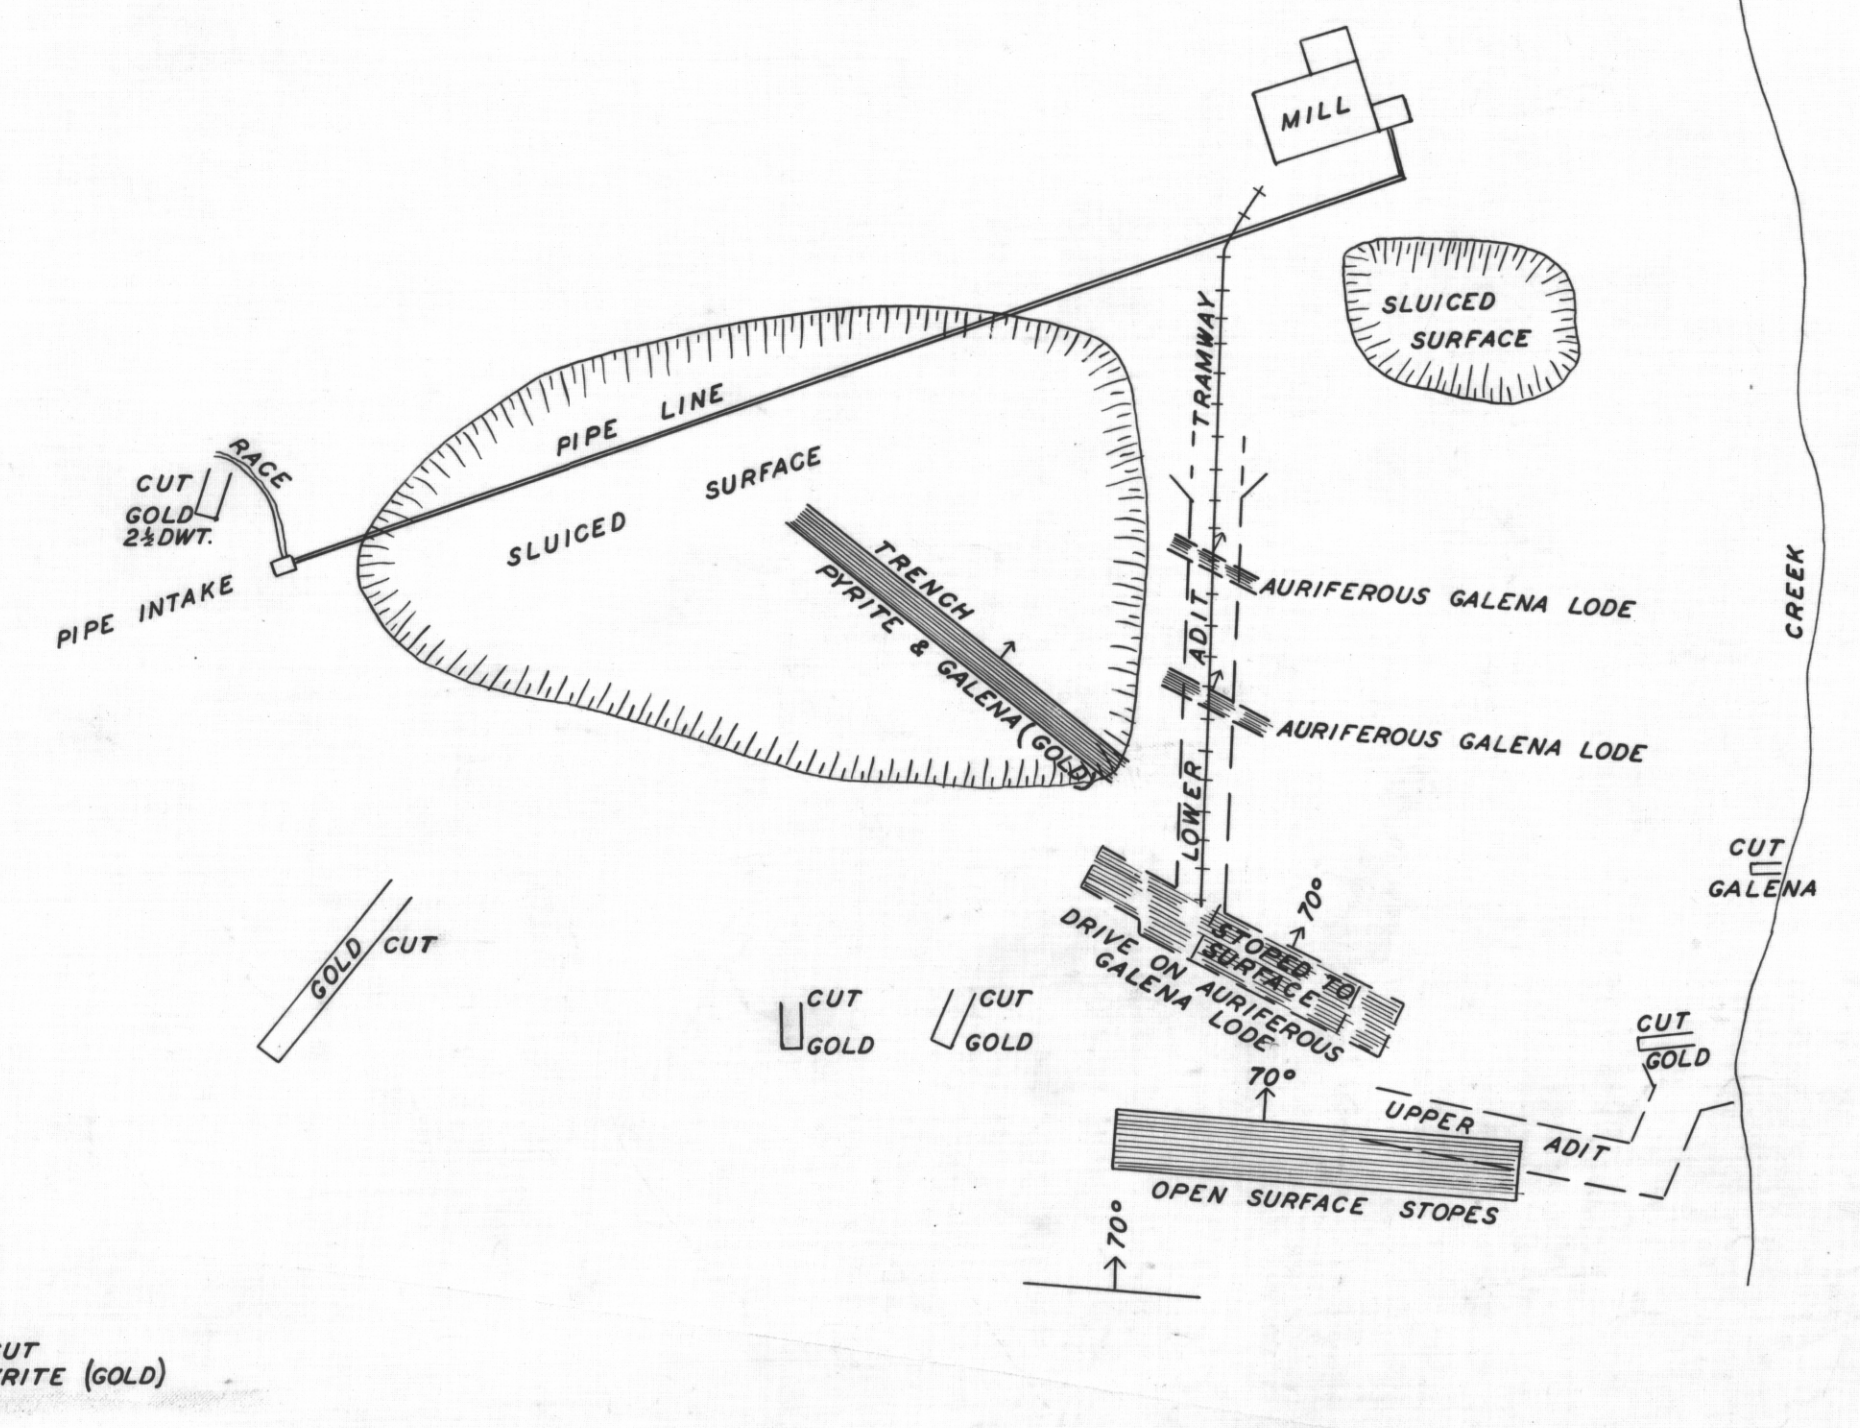

HIGGS MINE (Later SUNRISE MINE)
 NARRAWA CREEK
 MOINA DISTRICT

11737 M 80A.
 P.D. BEARD PTY. LTD. M.L.

11832 M 20A.
 A.H. HIGGS M.L.

11335 M 20A.
 A.H. HIGGS M.L.

CUT GOLD
 CUT LITTLE FINE GOLD
 CUT NO GOLD
 CUT NO GOLD

CUT PYRITE (GOLD)
 CUT PYRITE (GOLD)

J. Blake
 ACTING GOVERNMENT GEOLOGIST
 SEPTEMBER 1937

714

23

8 cm

714

PLAN 714/37