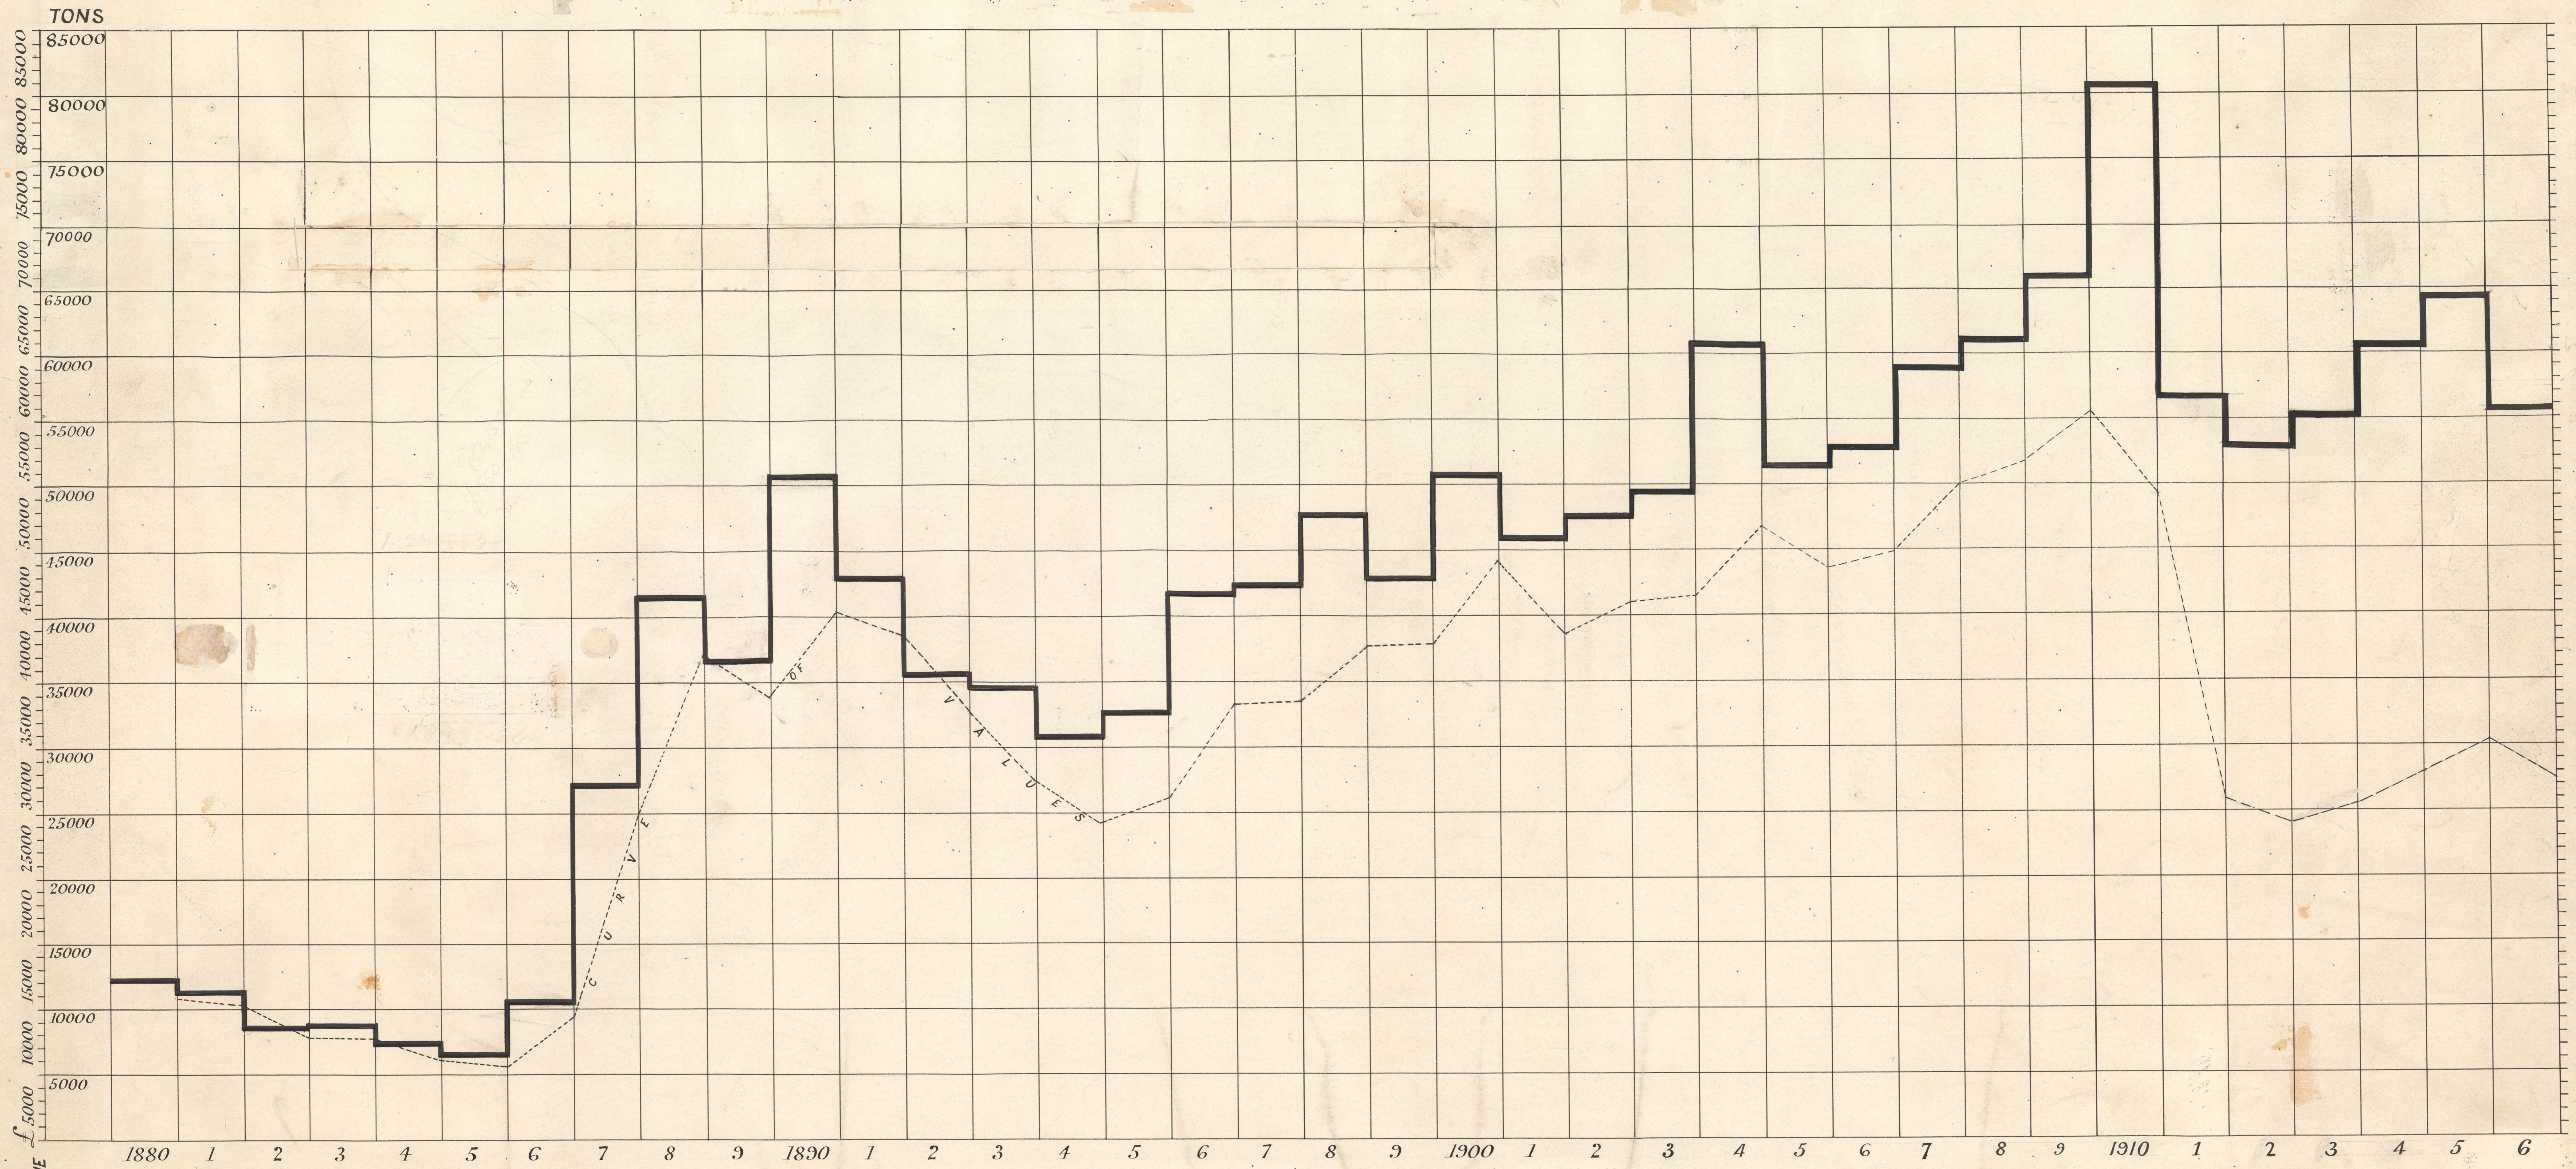

Diagram showing Total Quantity & Value of Coal raised in Tasmania during the years 1880-1916

GRAND TOTALS - Quantity 1,548,408 Tons Value £ 1,169,074

023/02

52
023/02

23. MINERAL OUTPUT DIAGRAMS.

31949